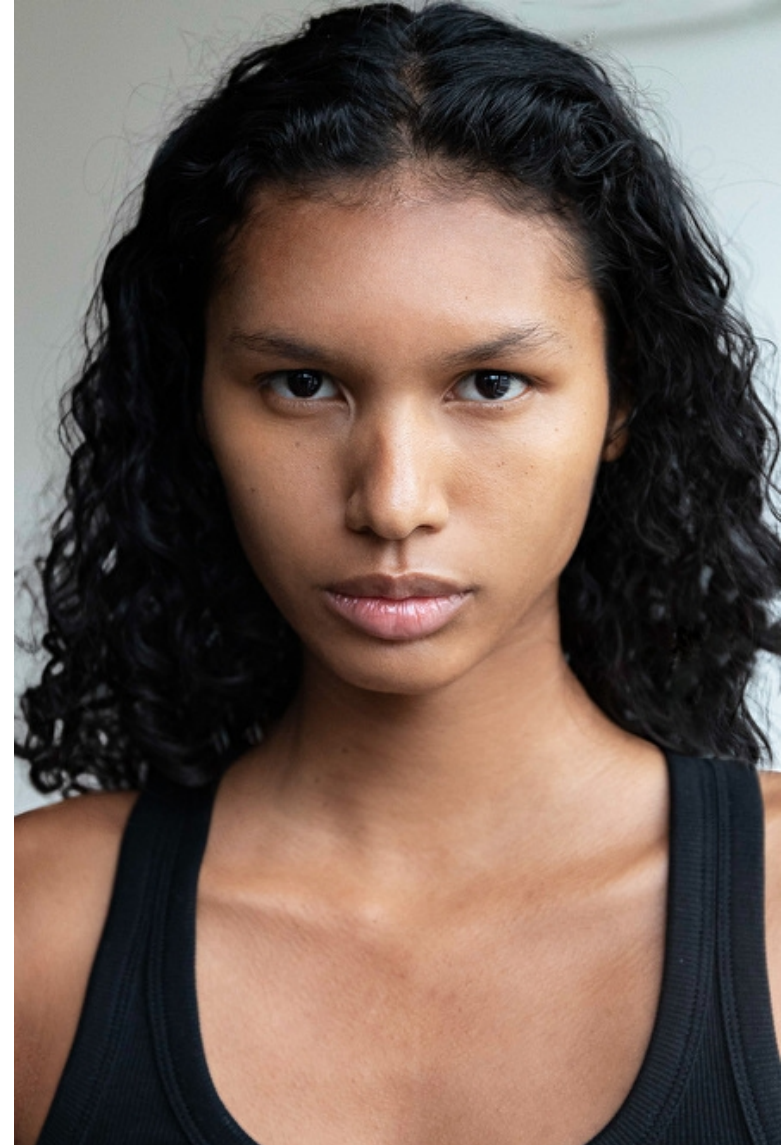

Maya Nazarae

Height 178cm / 5' 10.0"

Bust 76cm / 30"

Waist 59cm / 23"

Hips 88cm / 34.5"

Shoes EU/US/UK 40 / 9 / 7

Eyes Brown

Hair Brown

Height 178cm / 5' 10.0"

Bust 76cm / 30"

Waist 59cm / 23"

Hips 88cm / 34.5"

Shoes EU/US/UK 40 / 9 / 7

Eyes Brown

Hair Brown

Select