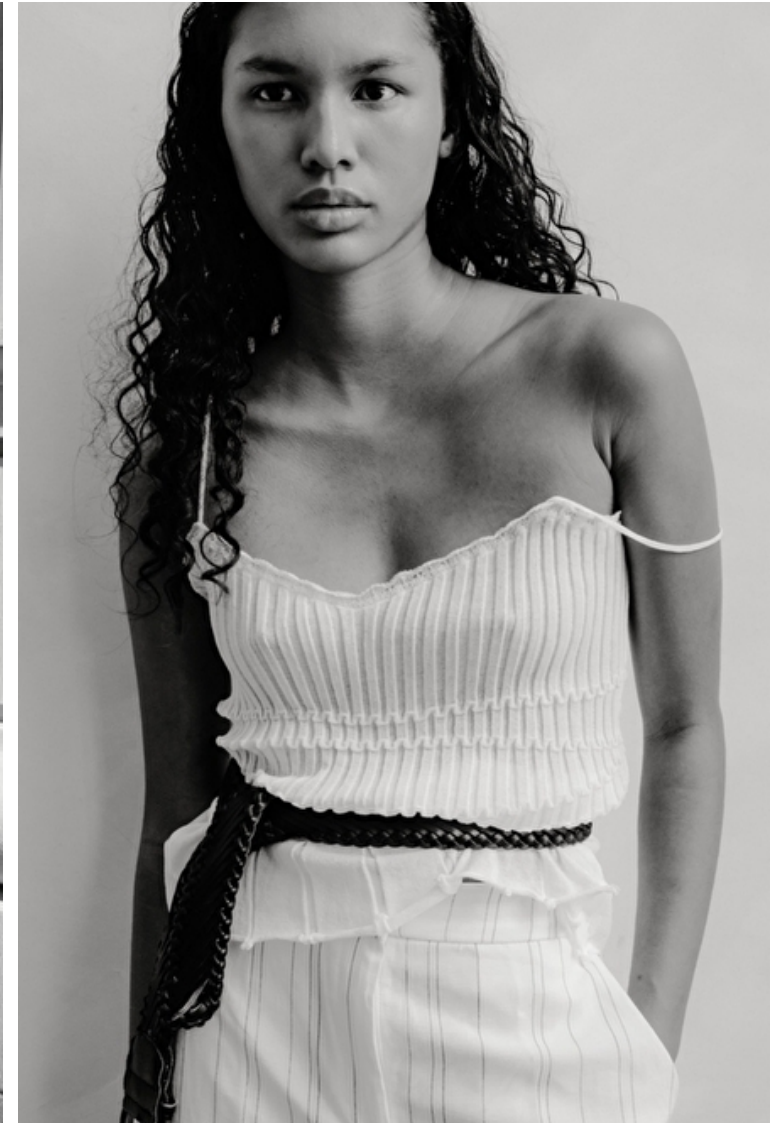

Height 178cm / 5' 10.0"

Bust 76cm / 30"

Waist 59cm / 23"

Hips 88cm / 34.5"

Shoes EU/US/UK 40 / 9 / 7

Eyes Brown

Hair Brown

Select