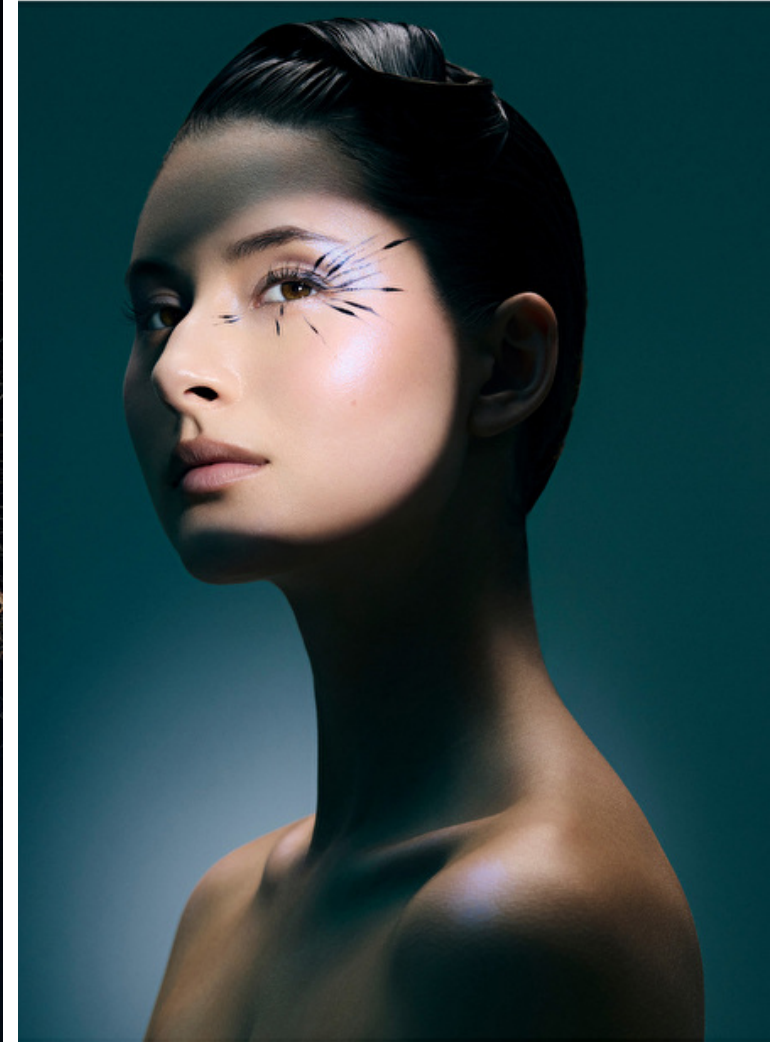

Height 176cm / 5' 9.5"

Bust 78cm / 30.5"

Waist 60cm / 23.5"

Hips 92cm / 36"

Shoes EU/US/UK 39 / 8 / 6

Eyes Brown

Hair Dark brown

Megumi McKenna