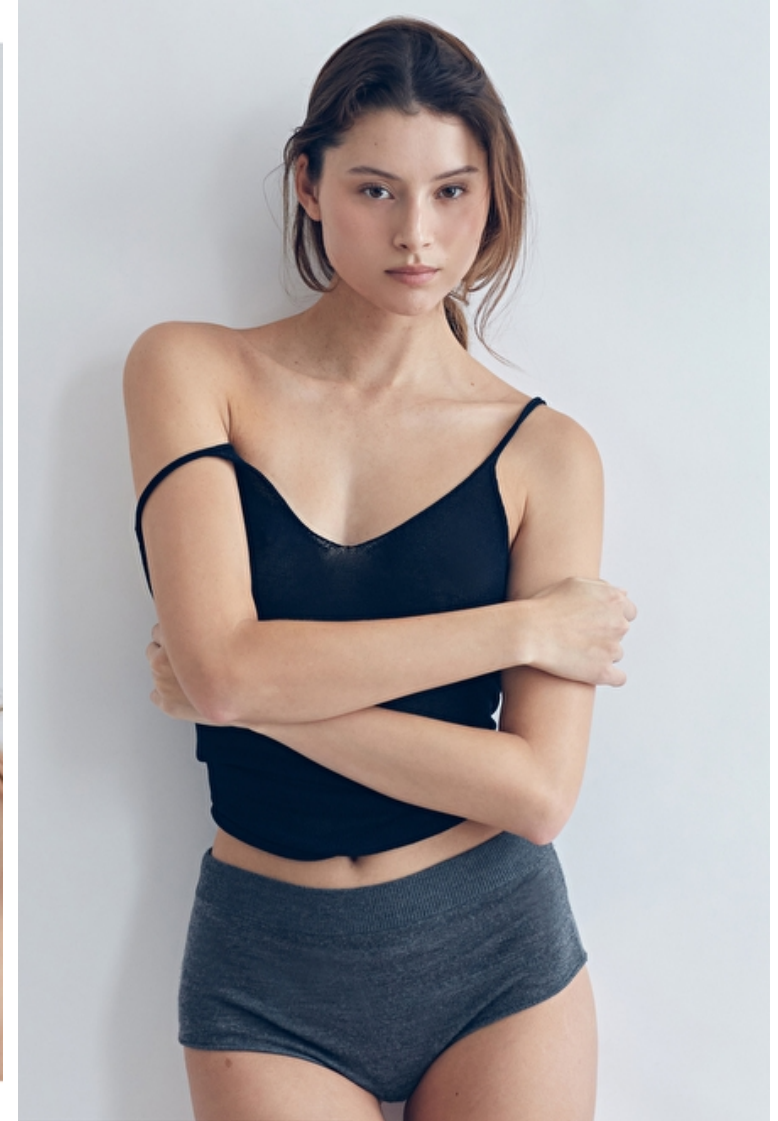

## Megumi McKenna

Height 176cm / 5' 9.5"

Bust 78cm / 30.5"

Waist 60cm / 23.5"

Hips 90cm / 35.5"

Shoes EU/US/UK 39 / 8 / 6

Eyes Brown

Hair Brown