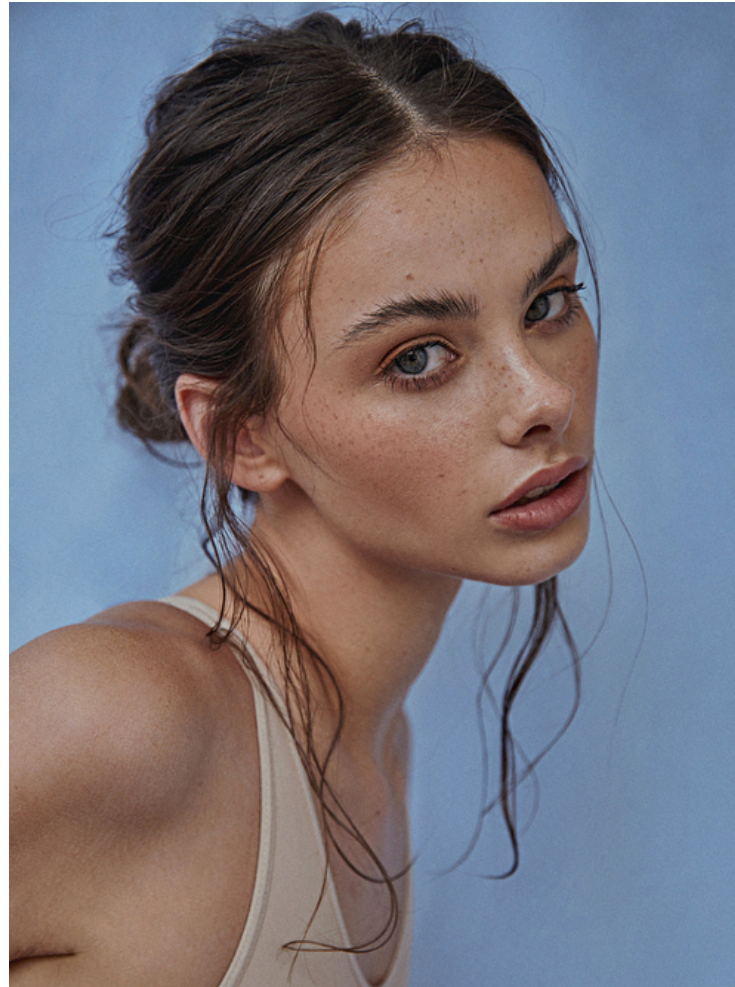

Meika Woollard

Height 177cm / 5' 9.5"

Bust 80cm / 31.5"

Waist 58cm / 23"

Hips 89cm / 35"

Shoes EU/US/UK 40.5 / 9.5 / 7

Eyes Blue

Hair Brown