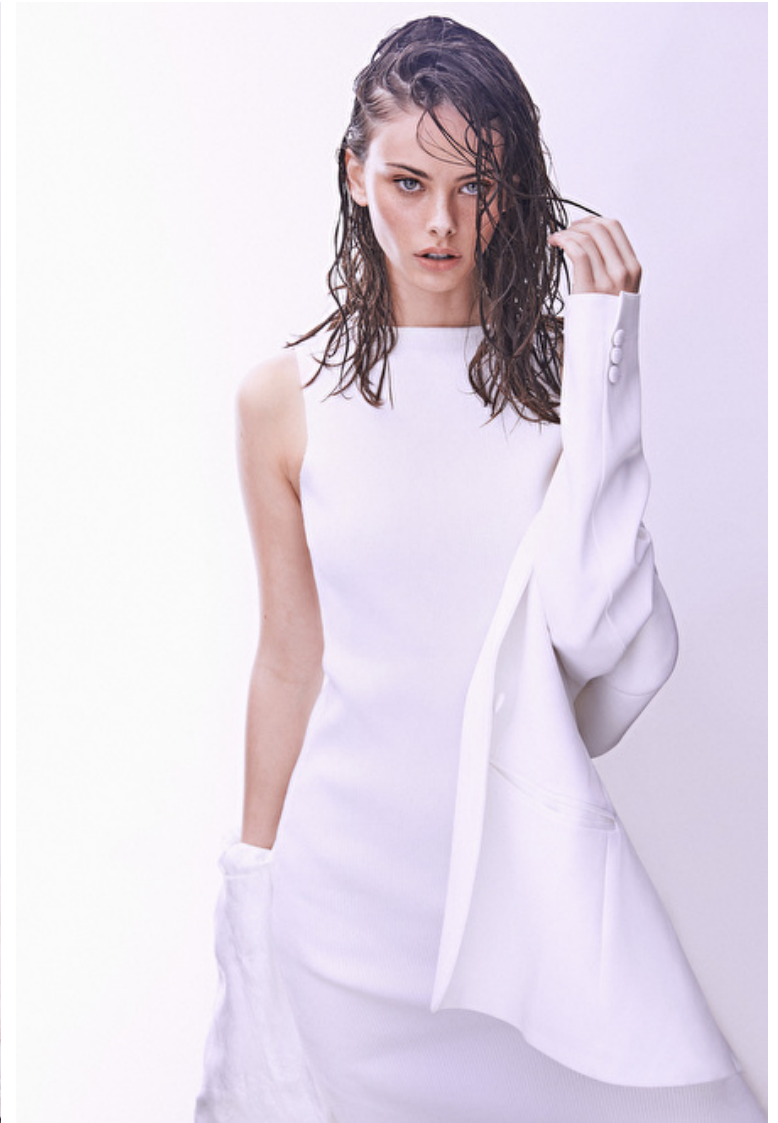

Height 177cm / 5' 9.5"

Bust 80cm / 31.5"

Waist 58cm / 23"

Hips 89cm / 35"

Shoes EU/US/UK 40.5 / 9.5 / 7

Eyes Blue

Hair Brown

Meika Woollard