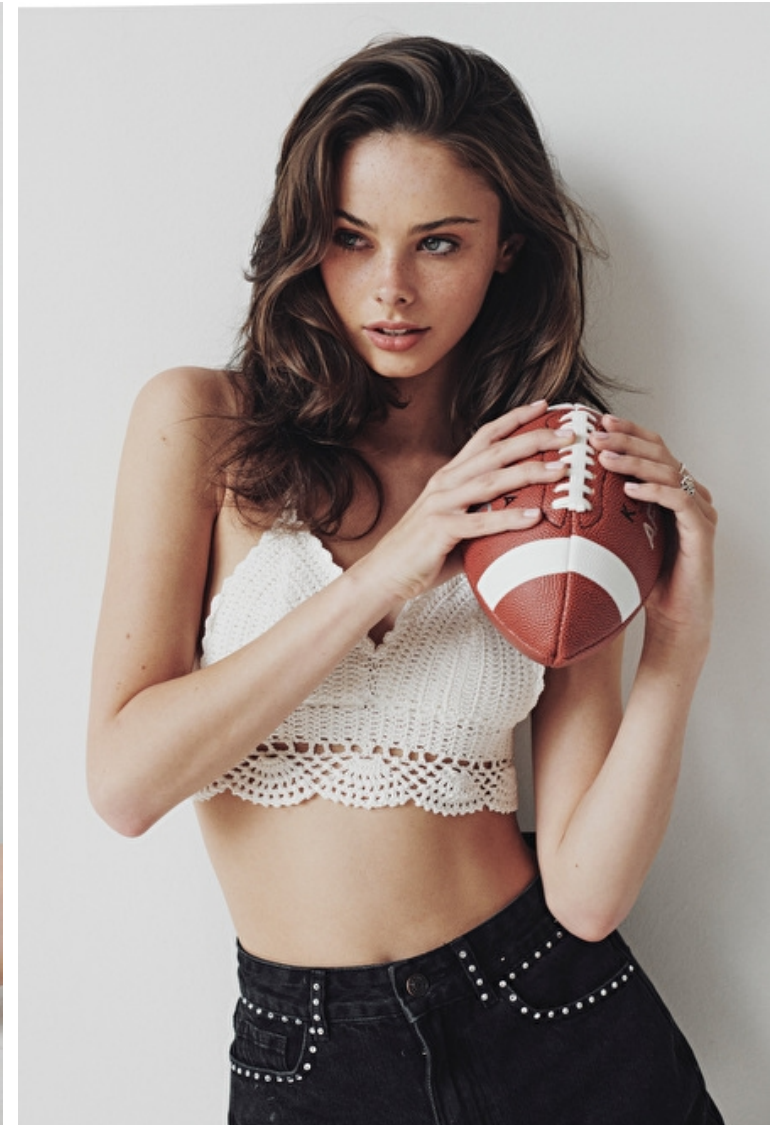

Meika Woollard

Height 177cm / 5' 9.5"

Bust 80cm / 31.5"

Waist 58cm / 23"

Hips 89cm / 35"

Shoes EU/US/UK 40.5 / 9.5 / 7

Eyes Blue

Hair Brown