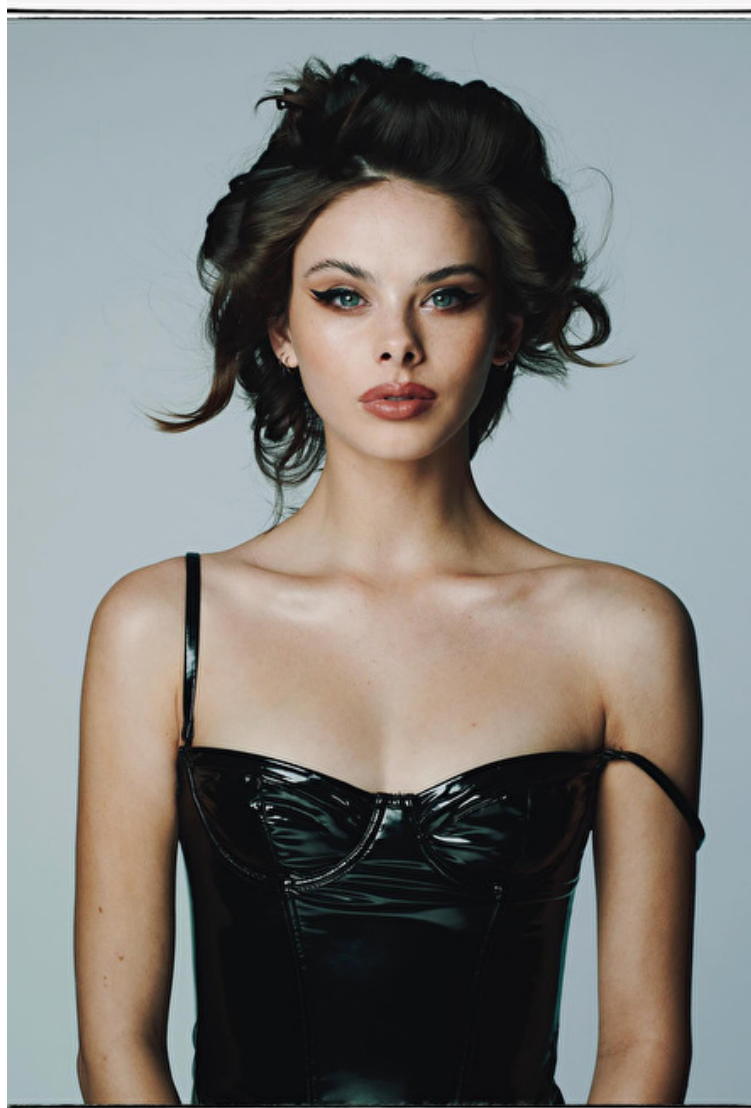

Height 177cm / 5' 9.5"

Bust 80cm / 31.5"

Waist 58cm / 23"

Hips 89cm / 35"

Shoes EU/US/UK 40.5 / 9.5 / 7

Eyes Blue

Hair Brown

Select