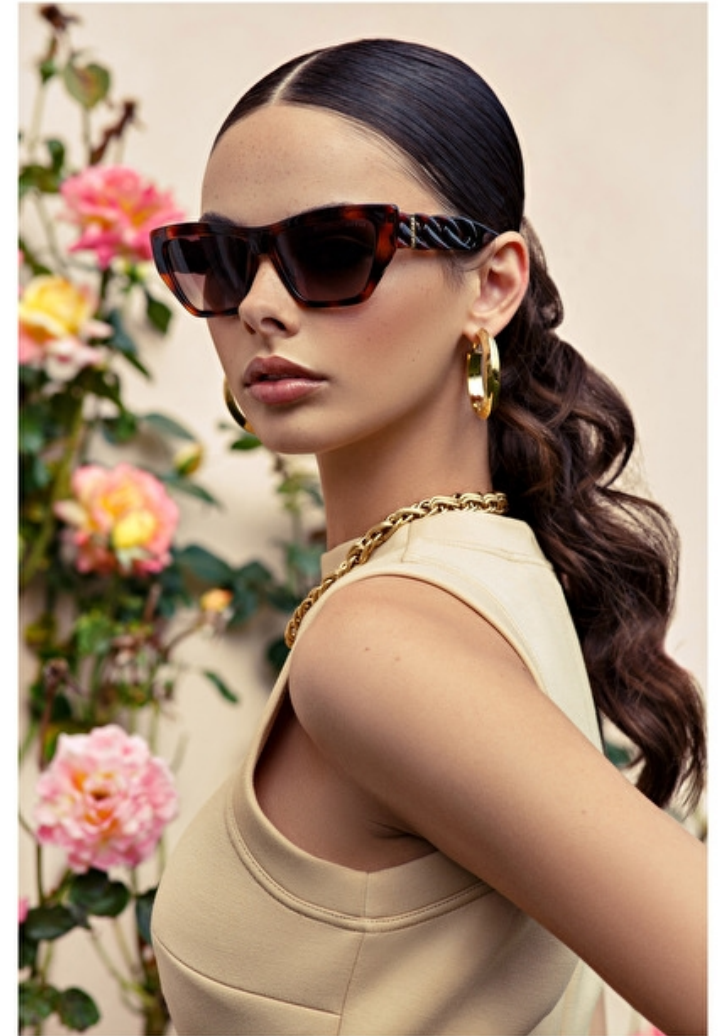

Height 177cm / 5' 9.5"

Bust 80cm / 31.5"

Waist 58cm / 23"

Hips 89cm / 35"

Shoes EU/US/UK 40.5 / 9.5 / 7

Eyes Blue

Hair Brown

Meika Woollard