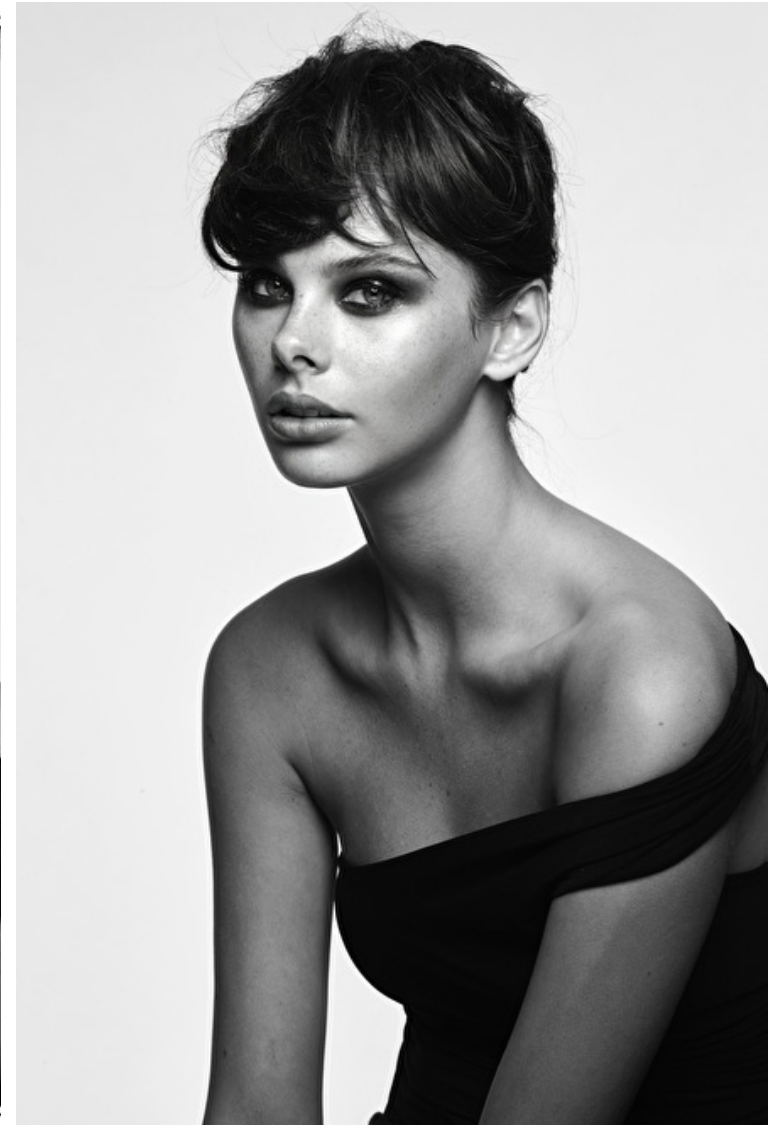

Height 177cm / 5' 9.5"

Bust 80cm / 31.5"

Waist 58cm / 23"

Hips 89cm / 35"

Shoes EU/US/UK 40.5 / 9.5 / 7

Eyes Blue

Hair Brown

Meika Woollard