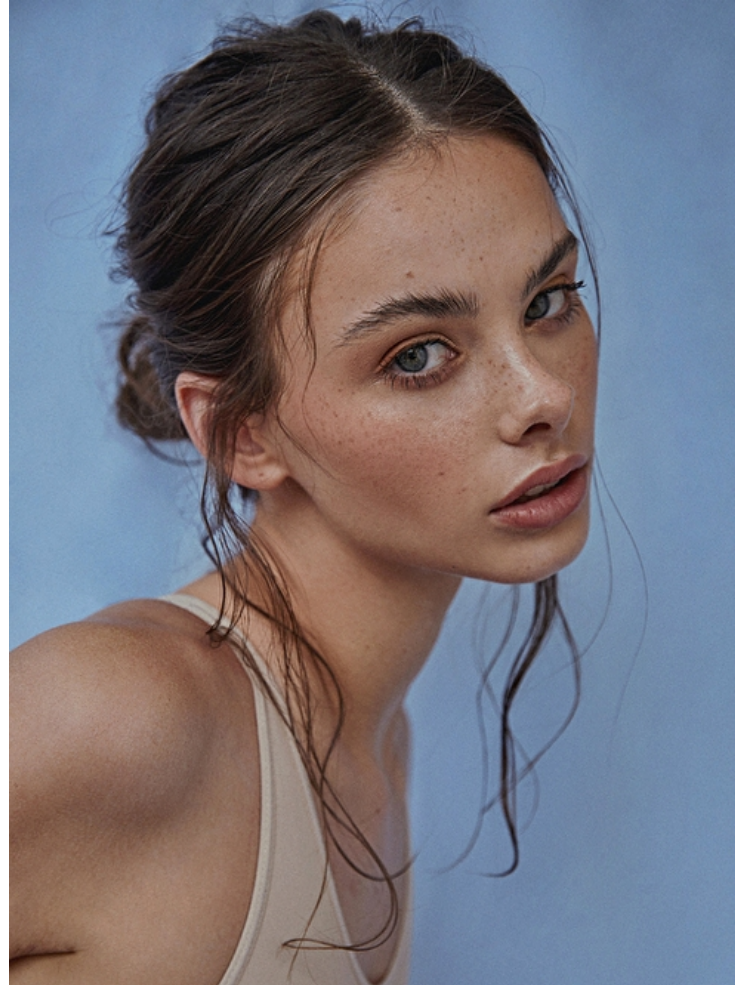

Height 177cm / 5' 9.5"

Bust 80cm / 31.5"

Waist 58cm / 23"

Hips 89cm / 35"

Shoes EU/US/UK 40.5 / 9.5 / 7

Eyes Blue

Hair Brown

Select