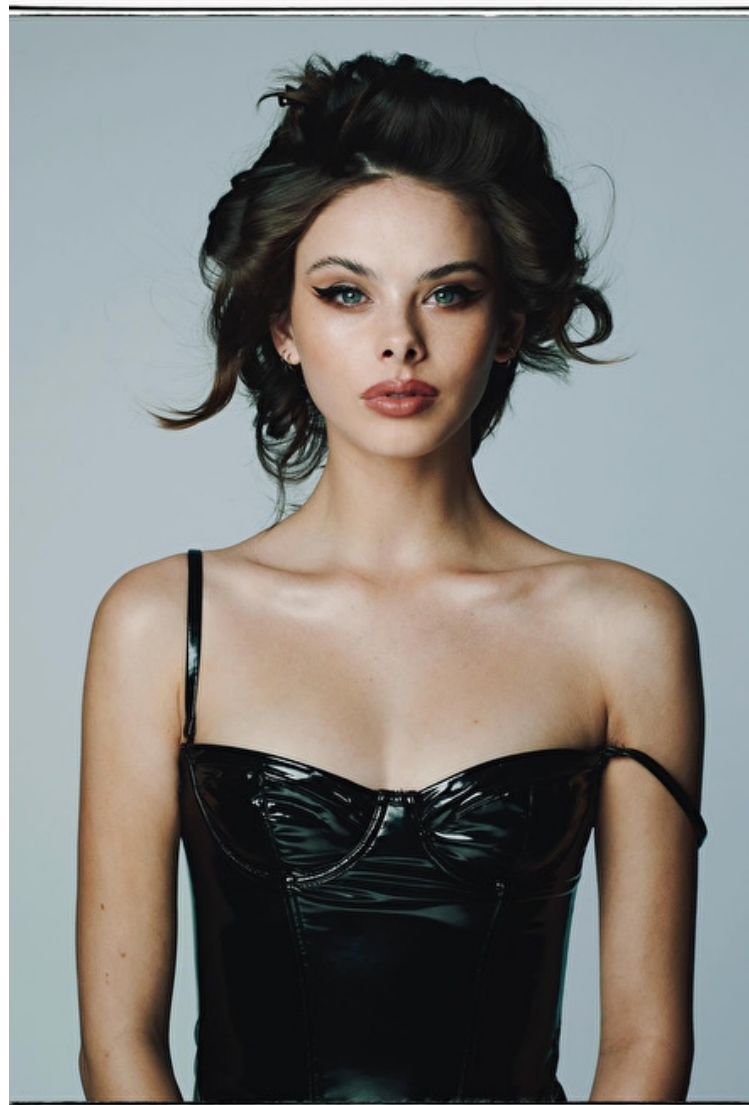

Height 177cm / 5' 9.5"

Bust 80cm / 31.5"

Waist 58cm / 23"

Hips 89cm / 35"

Shoes EU/US/UK 40.5 / 9.5 / 7

Eyes Blue

Hair Brown

Select