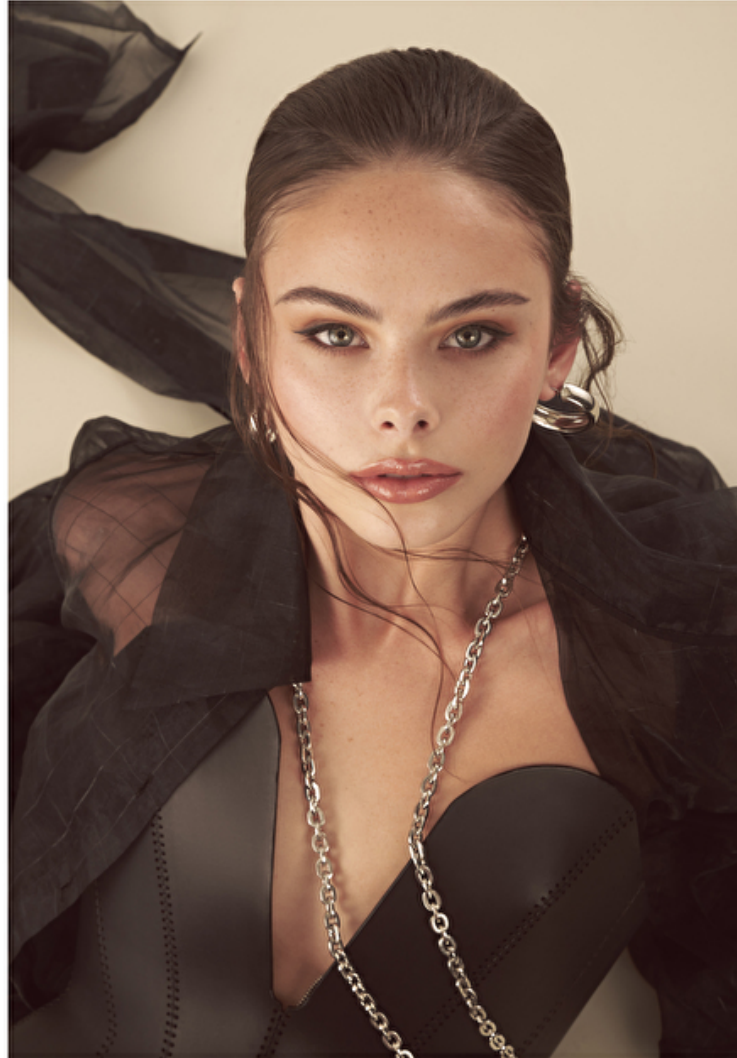

Height 177cm / 5' 9.5"

Bust 80cm / 31.5"

Waist 58cm / 23"

Hips 89cm / 35"

Shoes EU/US/UK 40.5 / 9.5 / 7

Eyes Blue

Hair Brown

Select