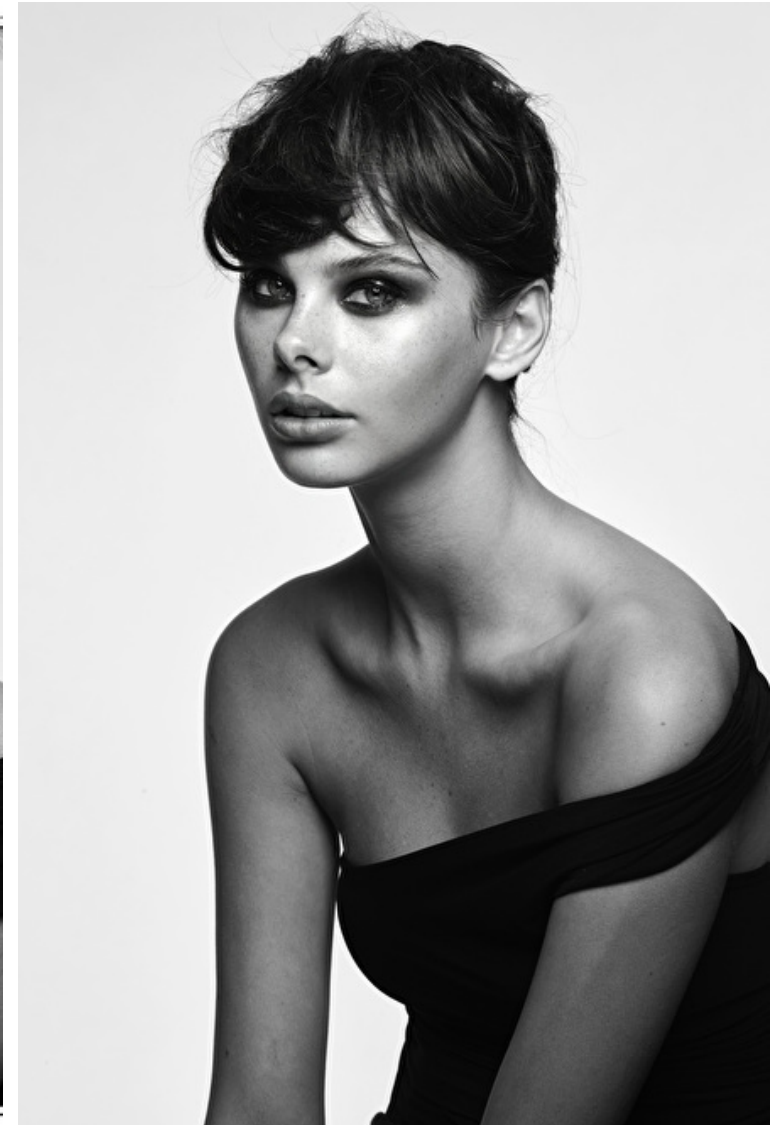

Height 177cm / 5' 9.5"

Bust 80cm / 31.5"

Waist 58cm / 23"

Hips 89cm / 35"

Shoes EU/US/UK 40.5 / 9.5 / 7

Eyes Blue

Hair Brown

Meika Woollard