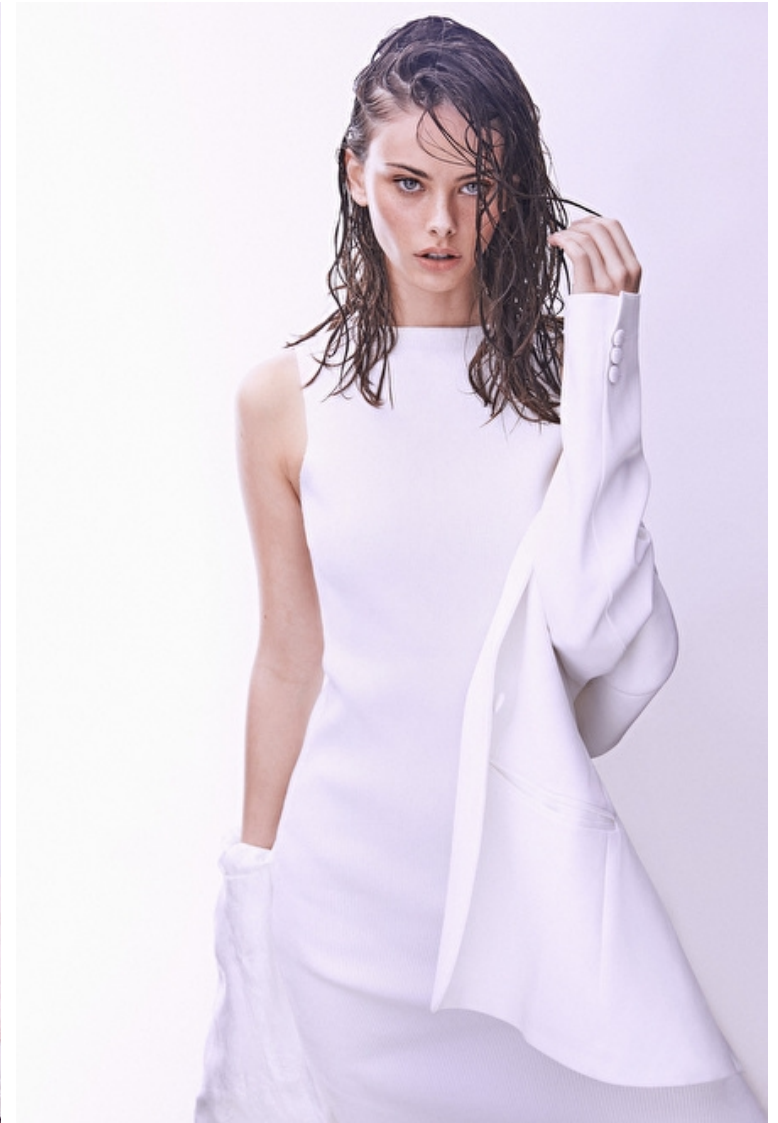

Height 177cm / 5' 9.5"

Bust 80cm / 31.5"

Waist 58cm / 23"

Hips 89cm / 35"

Shoes EU/US/UK 40.5 / 9.5 / 7

Eyes Blue

Hair Brown

Meika Woollard