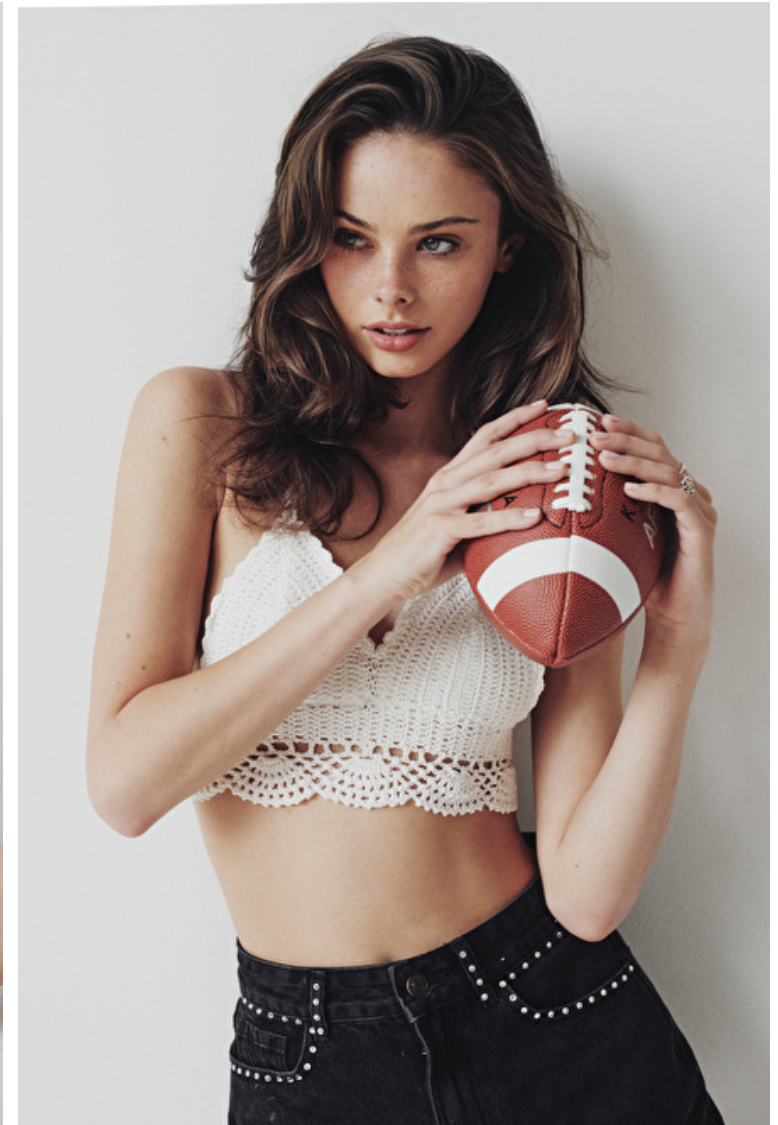

Meika Woollard

Height 177cm / 5' 9.5"

Bust 80cm / 31.5"

Waist 58cm / 23"

Hips 89cm / 35"

Shoes EU/US/UK 40.5 / 9.5 / 7

Eyes Blue

Hair Brown