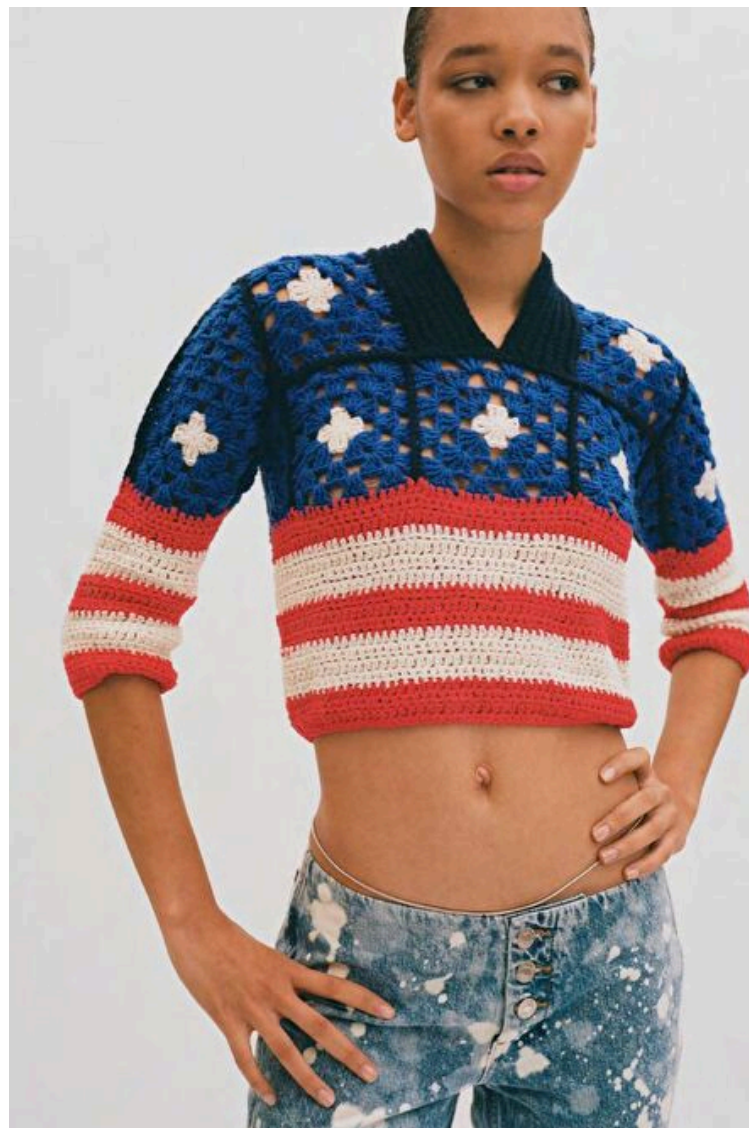

Sculy MEJIA

Height 179cm / 5' 10.5"

Bust 78cm / 30.5"

Waist 61cm / 24"

Hips 91cm / 36"

Shoes EU/US/UK 40 / 9 / 7

Eyes Brown

Hair Brown