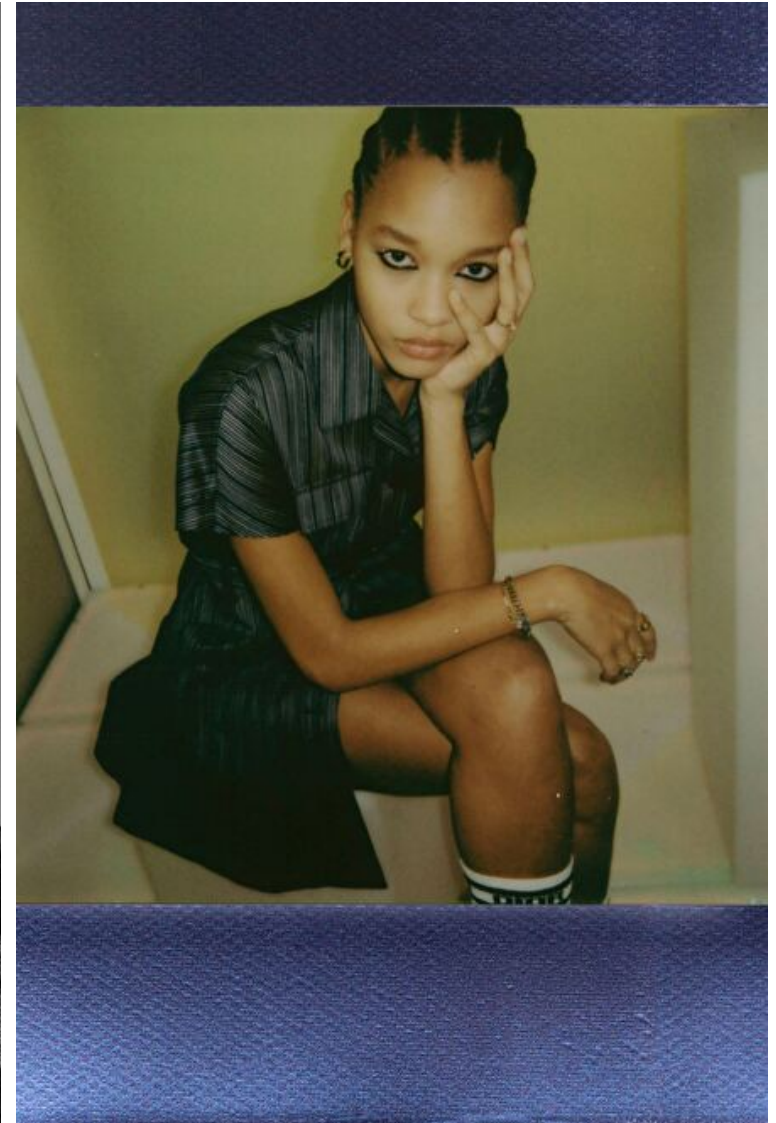

Height 179cm / 5' 10.5"

Bust 78cm / 30.5"

Waist 61cm / 24"

Hips 91cm / 36"

Shoes EU/US/UK 40 / 9 / 7

Eyes Brown

Hair Brown

Sculy MEJIA