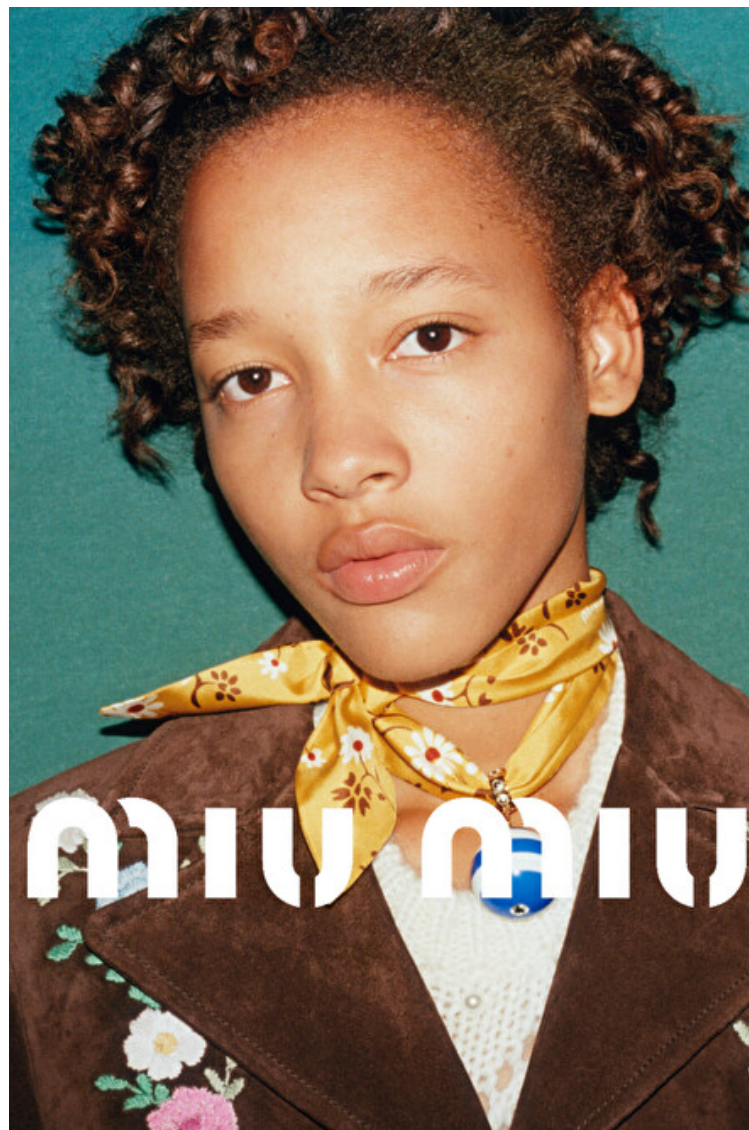

Height 179cm / 5' 10.5"

Bust 78cm / 30.5"

Waist 61cm / 24"

Hips 91cm / 36"

Shoes EU/US/UK 40 / 9 / 7

Eyes Brown

Hair Brown

Sculy MEJIA