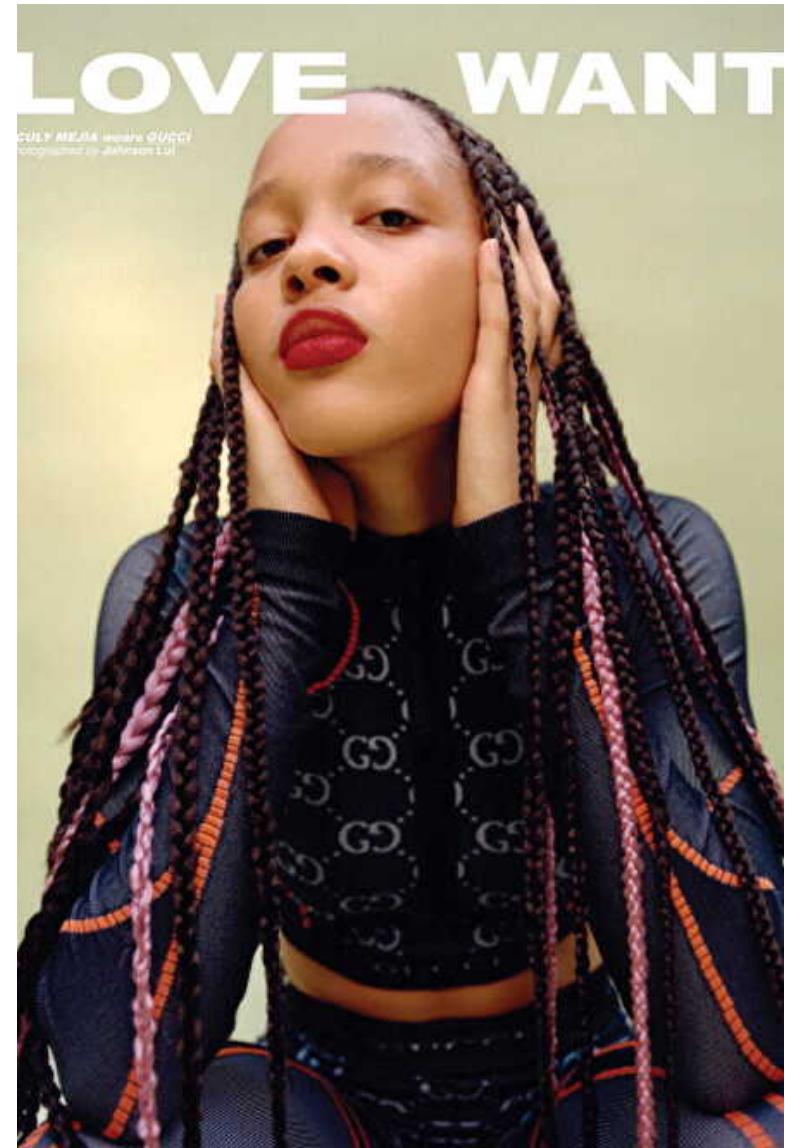

Sculy MEJIA

Height 179cm / 5' 10.5"

Bust 78cm / 30.5"

Waist 61cm / 24"

Hips 91cm / 36"

Shoes EU/US/UK 40 / 9 / 7

Eyes Brown

Hair Brown