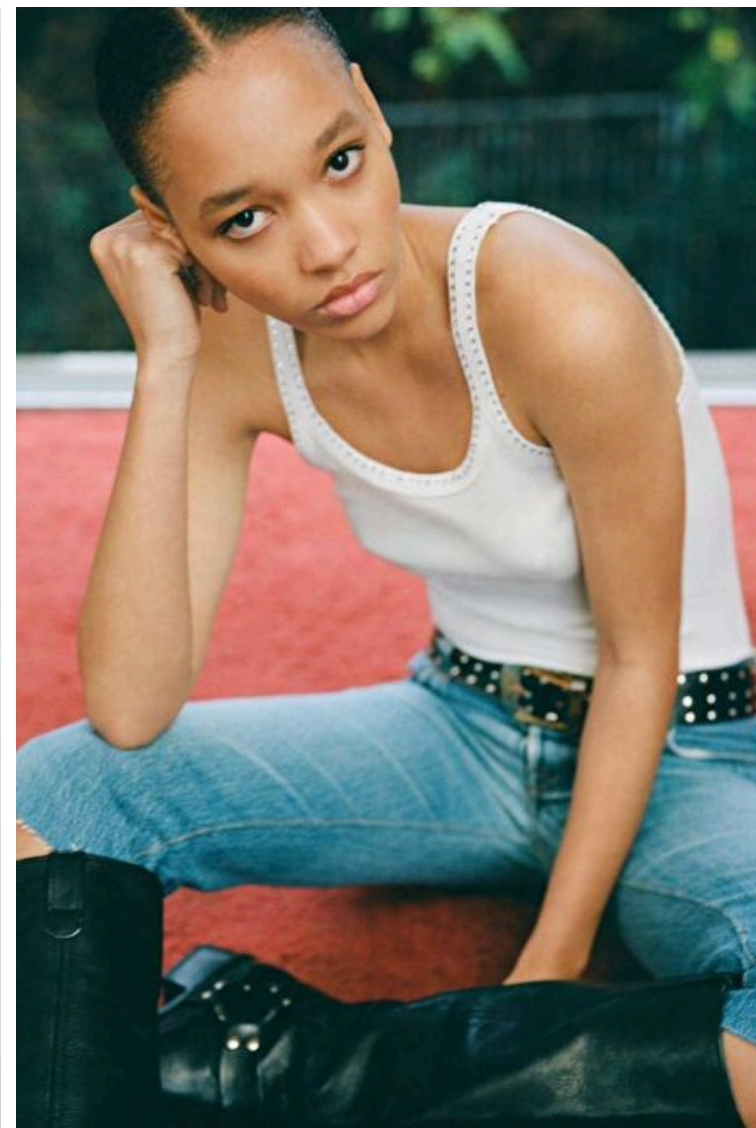

Sculy MEJIA

Height 179cm / 5' 10.5"

Bust 78cm / 30.5"

Waist 61cm / 24"

Hips 91cm / 36"

Shoes EU/US/UK 40 / 9 / 7

Eyes Brown

Hair Brown