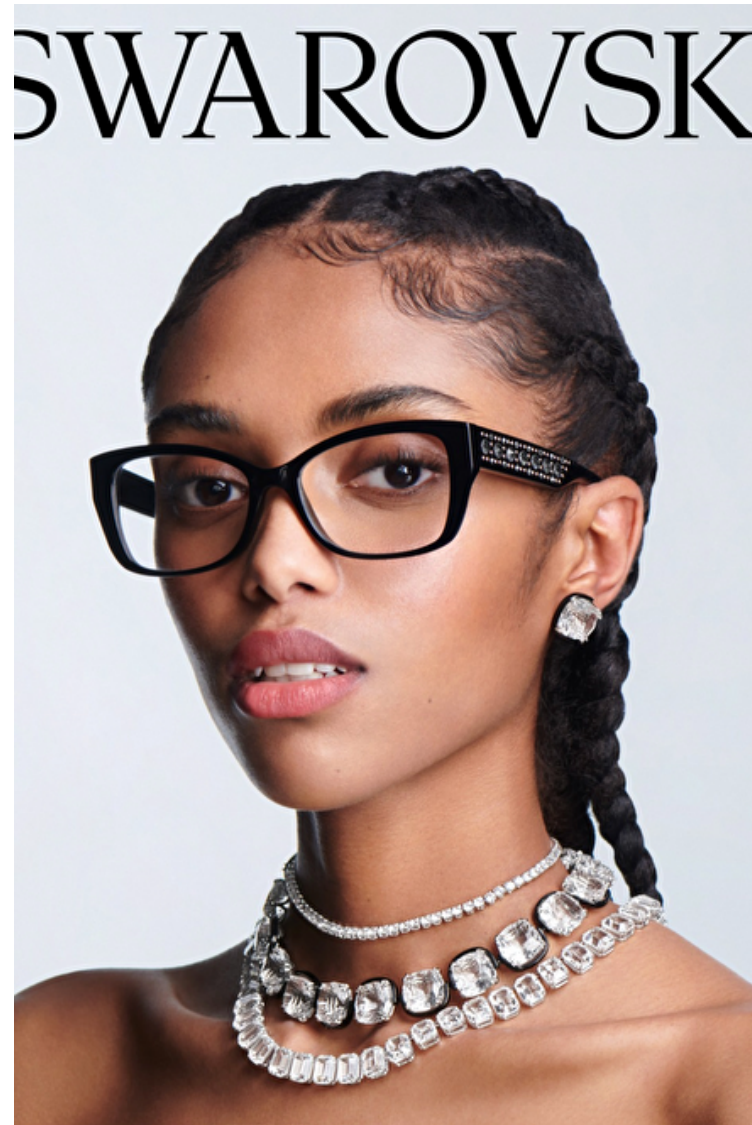

Height 175cm / 5' 9.0"

Bust 78cm / 30.5"

Waist 58cm / 23"

Hips 89cm / 35"

Shoes EU/US/UK 38 / 7.5 / 5

Eyes Brown

Hair Dark brown

Mekdalawit