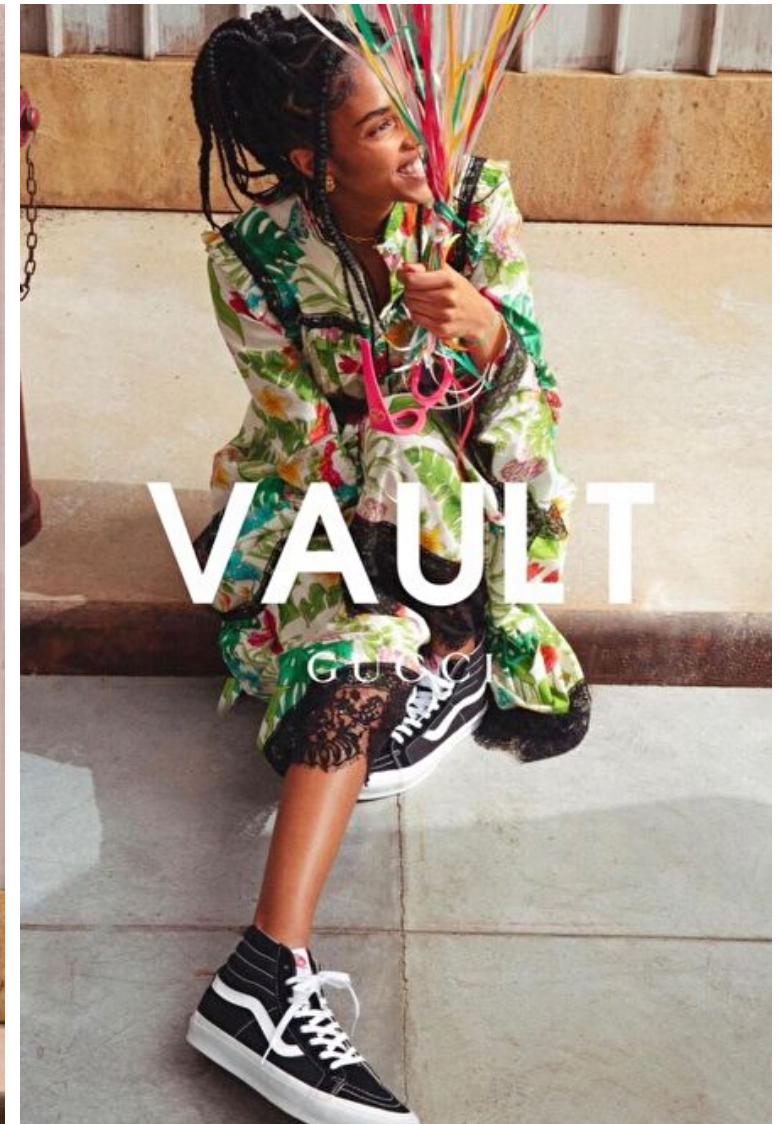

Mekdalawit

Height 175cm / 5' 9.0"

Bust 78cm / 30.5"

Waist 58cm / 23"

Hips 89cm / 35"

Shoes EU/US/UK 38 / 7.5 / 5

Eyes Brown

Hair Dark brown