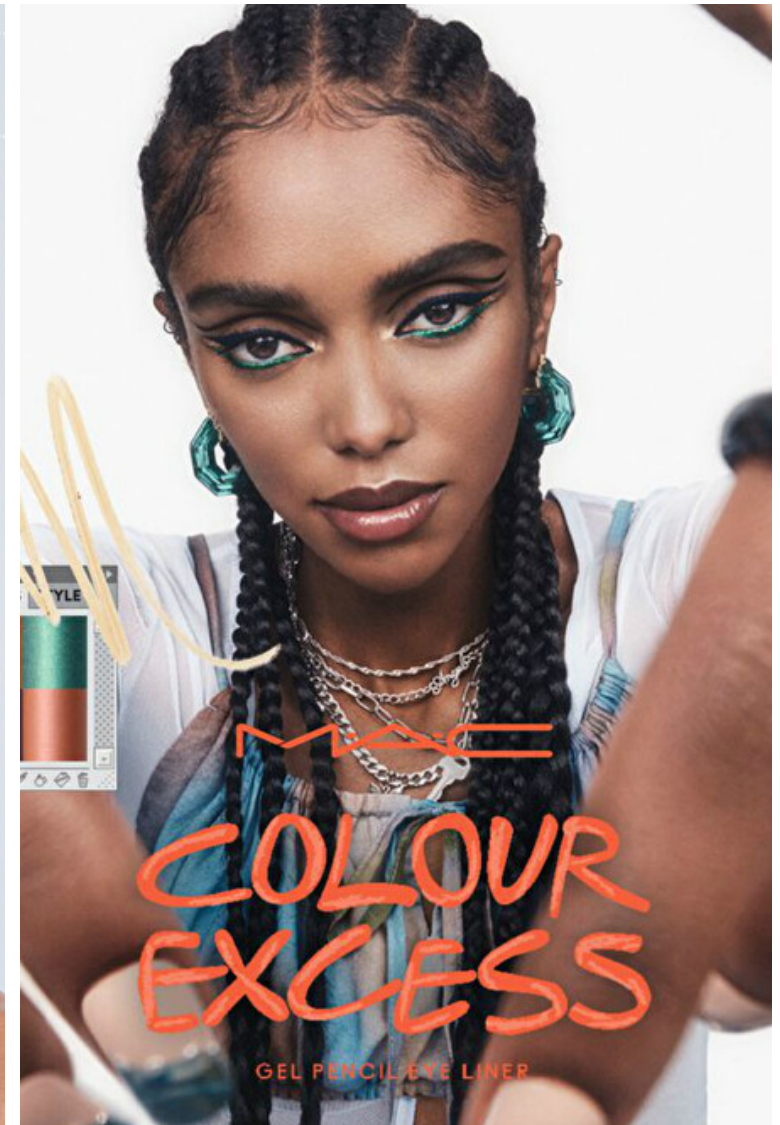

Height 175cm / 5' 9.0"

Bust 78cm / 30.5"

Waist 58cm / 23"

Hips 89cm / 35"

Shoes EU/US/UK 38 / 7.5 / 5

Eyes Brown

Hair Dark brown

Mekdalawit