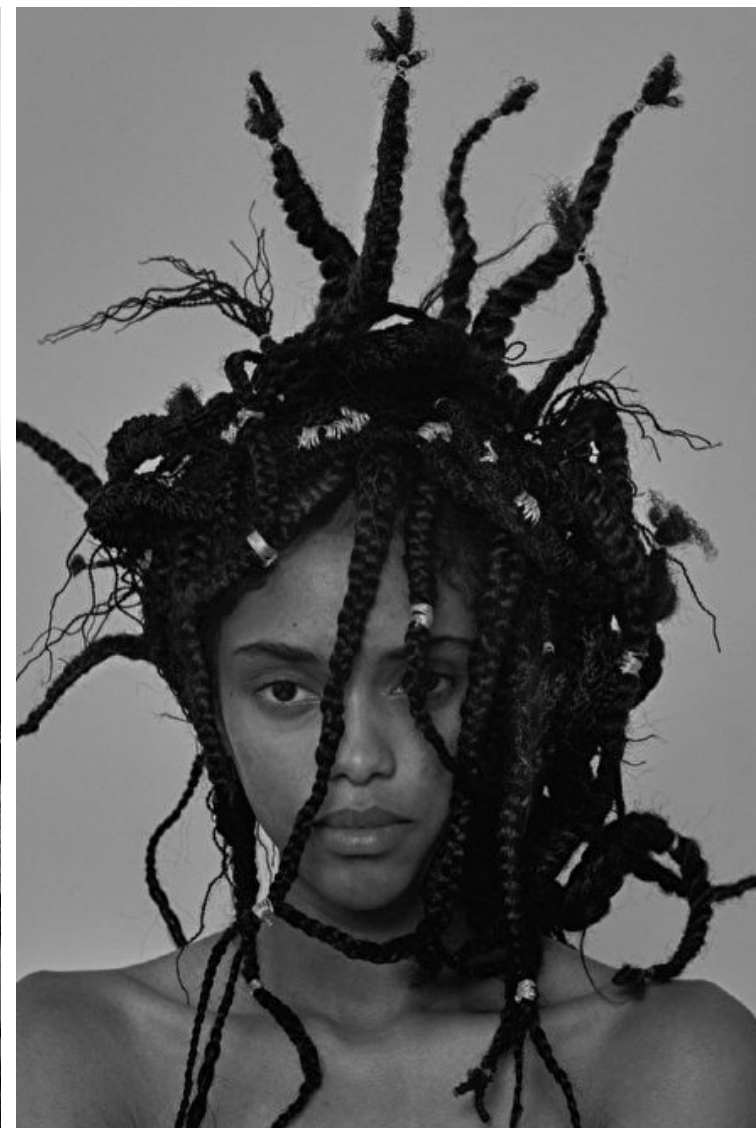

Height 175cm / 5' 9.0"

Bust 78cm / 30.5"

Waist 58cm / 23"

Hips 89cm / 35"

Shoes EU/US/UK 38 / 7.5 / 5

Eyes Brown

Hair Dark brown

Select