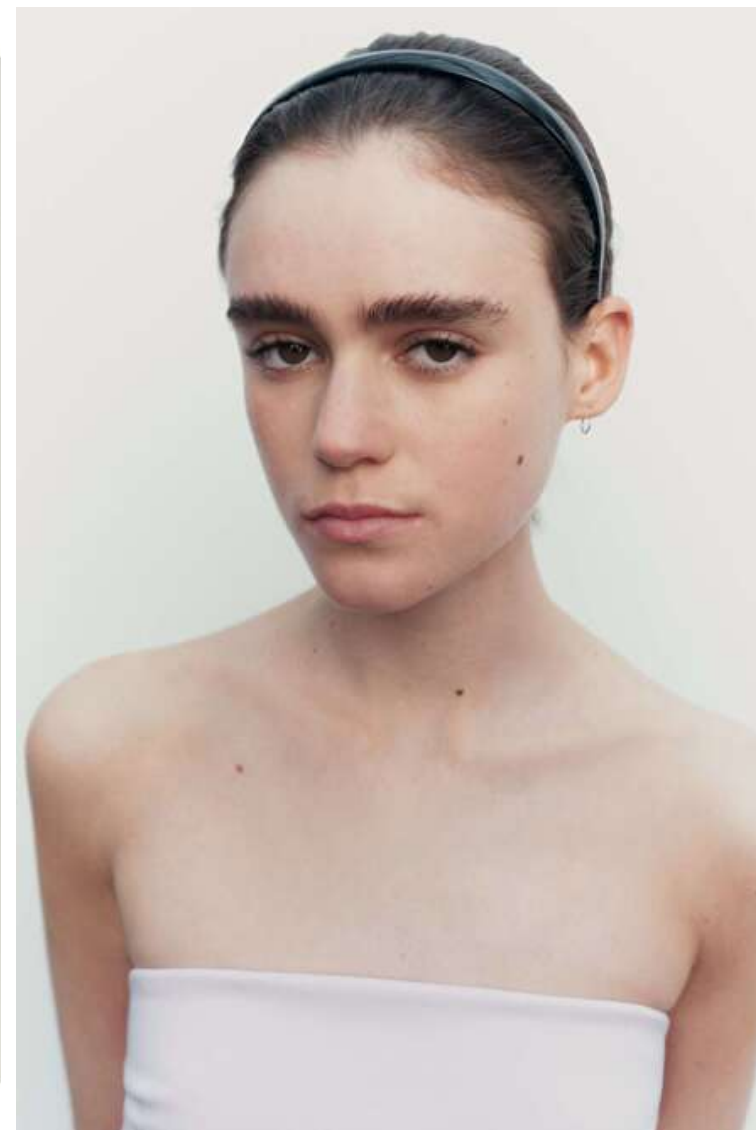

Melissa McConnachie

Height 179cm / 5' 10.5"

Bust 77cm / 30.5"

Waist 62cm / 24.5"

Hips 86cm / 34"

Shoes EU/US/UK 41 / 9.5 / 8

Eyes Brown

Hair Brown

Cup B