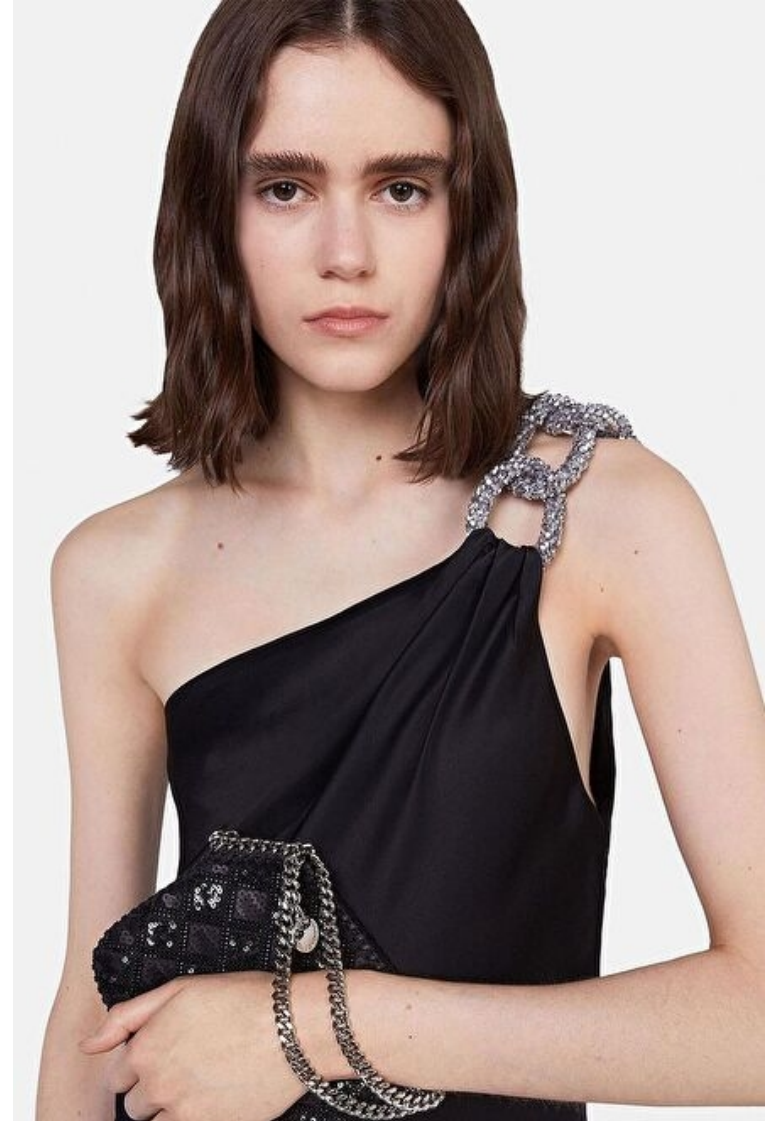

Select

MODEL MANAGEMENT

Via Giorgio Washington, 2, Milano, 20146, Lombardia, Italy

Phone: +39 02 89658300 Fax: +39 02 89658398 Email: info.milano@selectmodel.com Website: <https://www.selectmodel.com/>

Melissa McConnachie

Height 179cm / 5' 10.5"

Bust 77cm / 30.5"

Waist 62cm / 24.5"

Hips 86cm / 34"

Shoes EU/US/UK 41 / 9.5 / 8

Eyes Brown

Hair Brown

Cup B