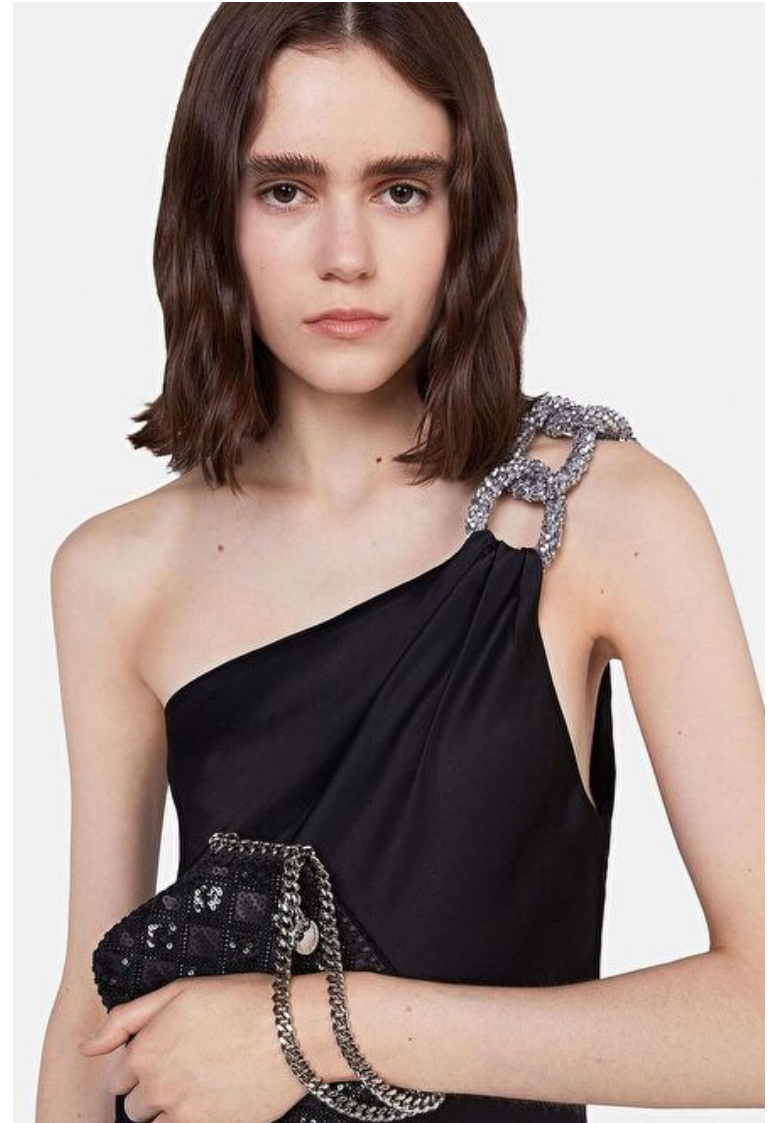

Select

MODEL MANAGEMENT

Via Giorgio Washington, 2, Milano, 20146, Lombardia, Italy

Phone: +39 02 89658300 Fax: +39 02 89658398 Email: info.milano@selectmodel.com Website: <https://www.selectmodel.com/>

Melissa McConnachie

Height 179cm / 5' 10.5"

Bust 77cm / 30.5"

Waist 62cm / 24.5"

Hips 86cm / 34"

Shoes EU/US/UK 41 / 9.5 / 8

Eyes Brown

Hair Brown

Cup B