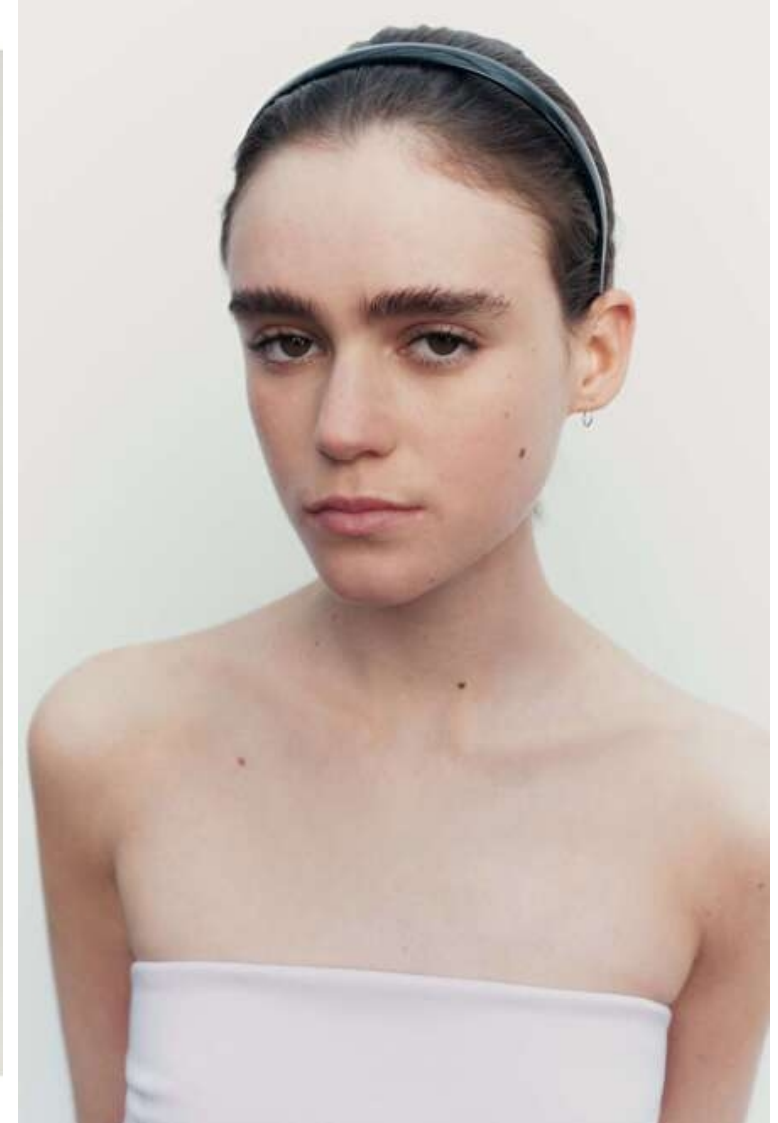

Melissa McConnachie

Height 179cm / 5' 10.5"

Bust 77cm / 30.5"

Waist 62cm / 24.5"

Hips 86cm / 34"

Shoes EU/US/UK 41 / 9.5 / 8

Eyes Brown

Hair Brown

Cup B