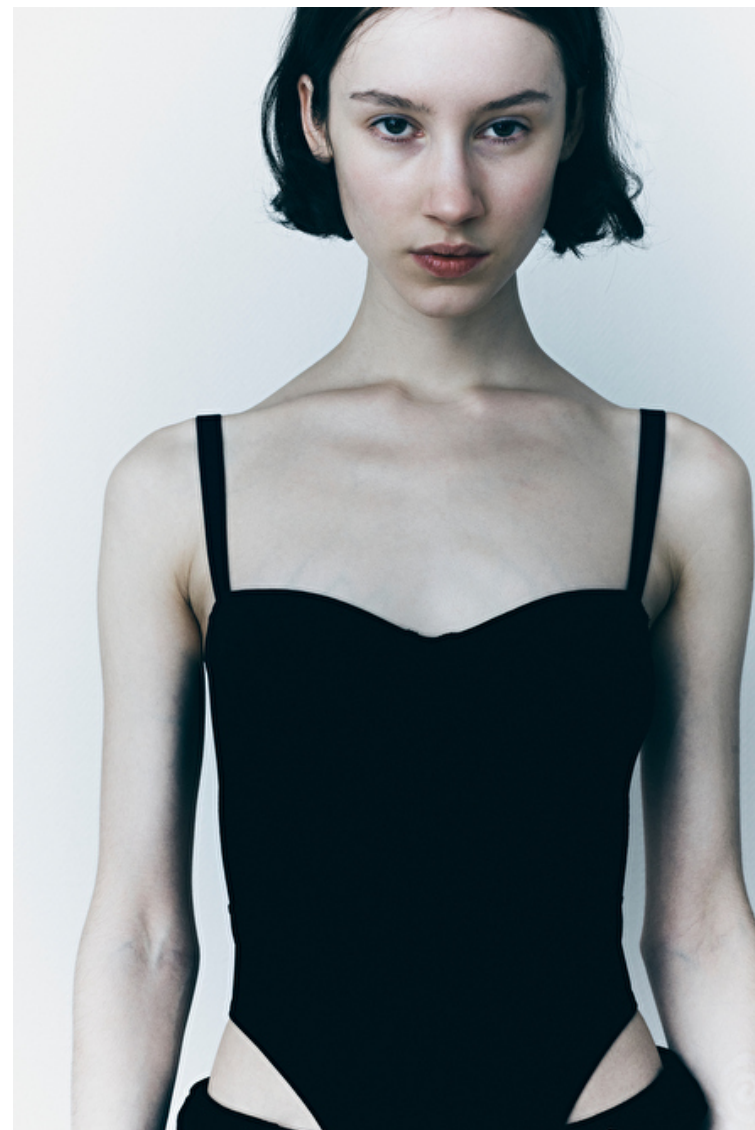

## Mila Moriarty

Height 177cm / 5' 9.5"

Bust 76cm / 30"

Waist 58cm / 23"

Hips 86cm / 34"

Shoes EU/US/UK 40 / 9 / 7

Eyes Hazel

Hair Dark brown