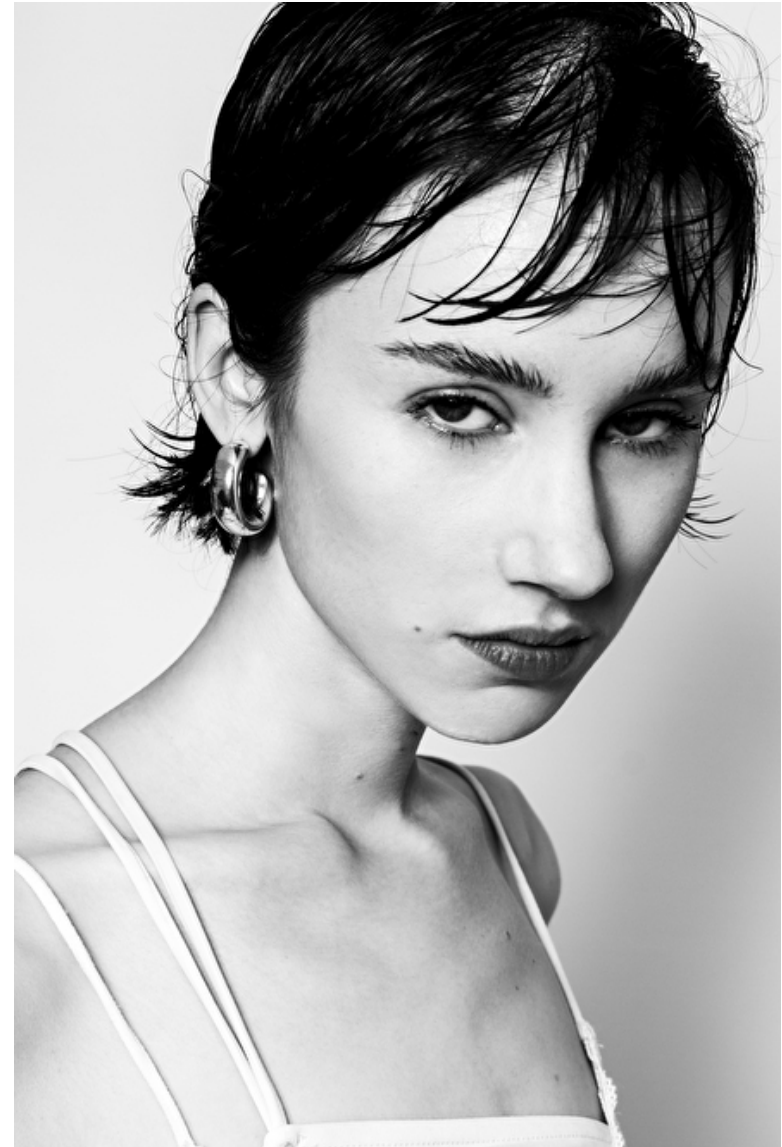

## Mila Moriarty

Height 177cm / 5' 9.5"

Bust 76cm / 30"

Waist 58cm / 23"

Hips 86cm / 34"

Shoes EU/US/UK 40 / 9 / 7

Eyes Hazel

Hair Dark brown