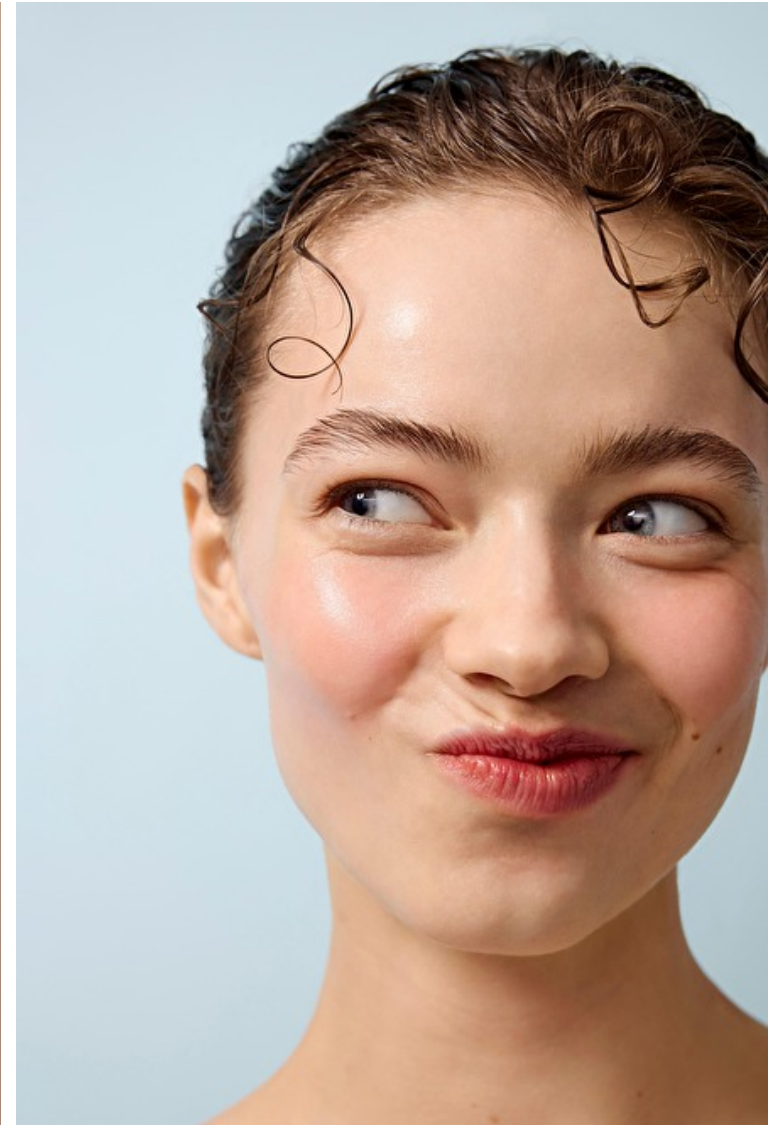

Height 175cm / 5' 9.0"

Bust 80cm / 31.5"

Waist 64cm / 25"

Hips 92cm / 36"

Shoes EU/US/UK 40 / 9 / 7

Eyes Blue

Hair Brown

Milena Werner