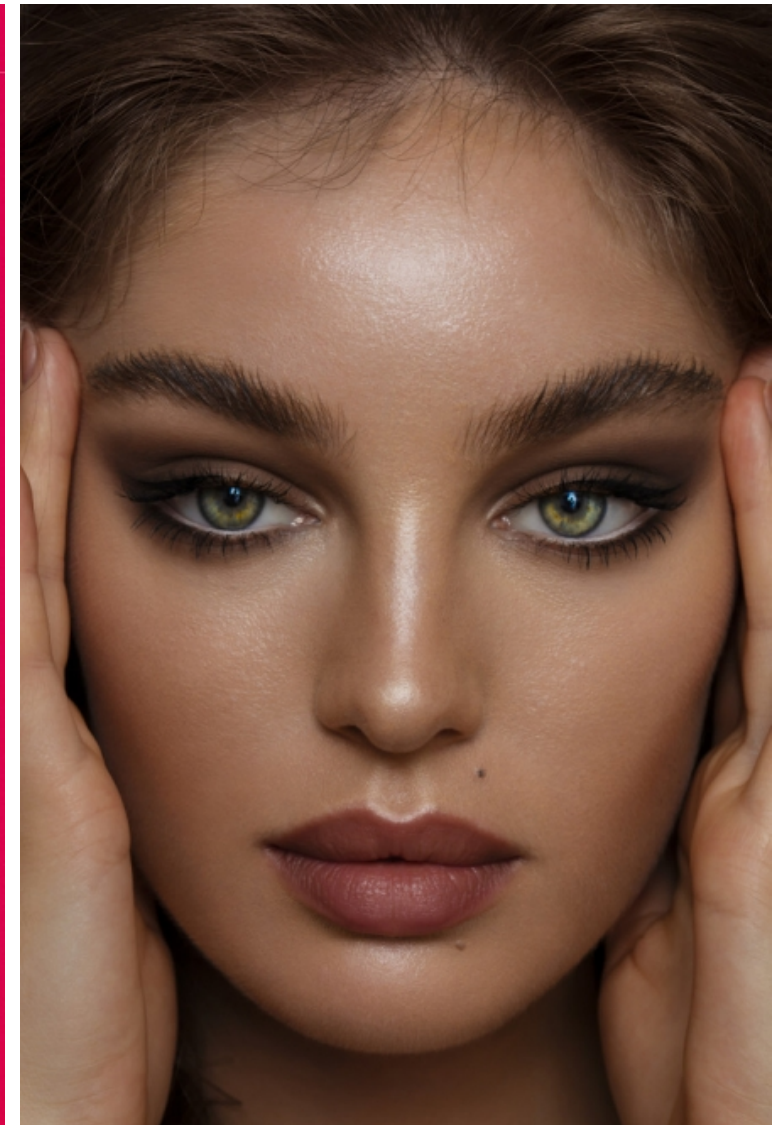

Hips 93cm / 36.5"

Waist 62cm / 24.5"

Shoes EU/US/UK 39 / 8 / 6

Hair Light brown

Hair length 8

Eyes Blue

Select

MODEL MANAGEMENT