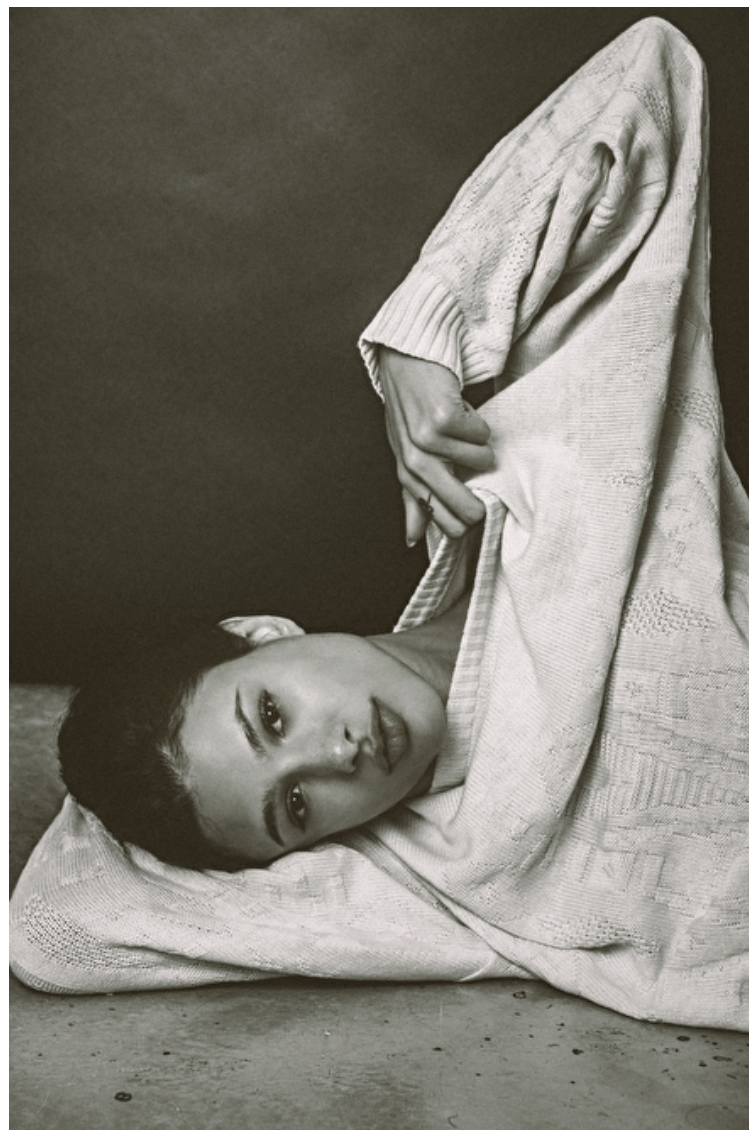

## MIRELA CONDE

Height 180cm / 5' 11.0"

Bust 84cm / 33"

Waist 68cm / 27"

Hips 95cm / 37.5"

Shoes EU/US/UK 40 / 9 / 7

Eyes Brown

Hair Dark brown