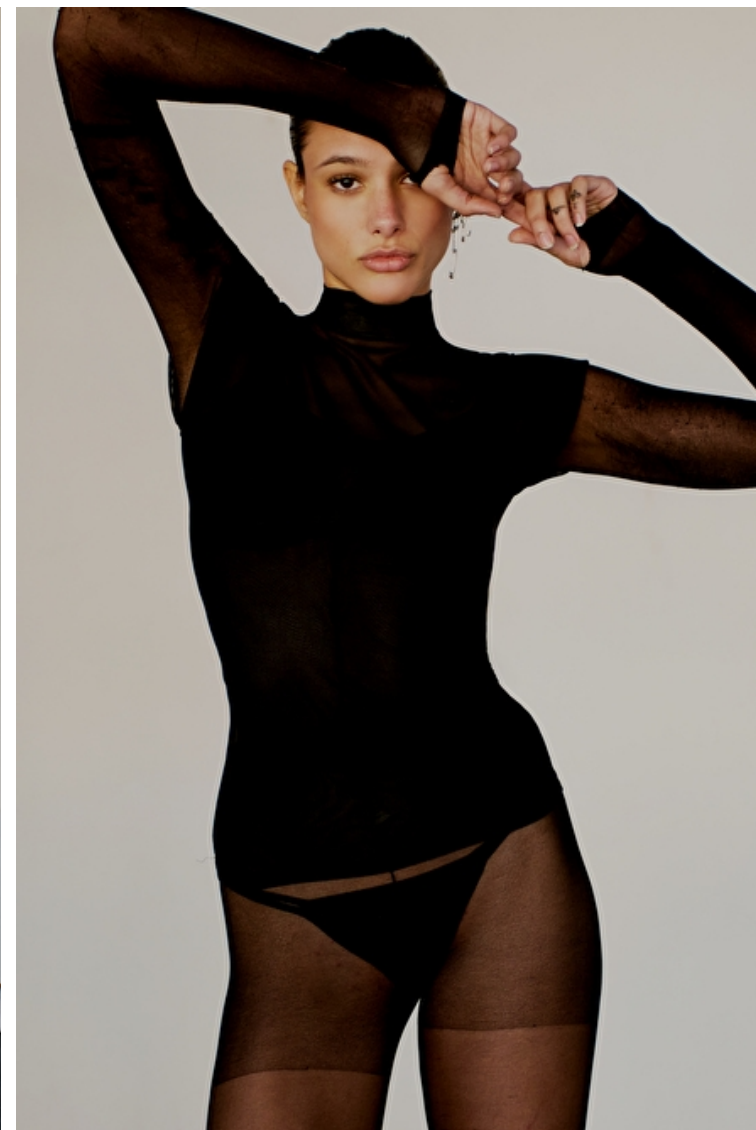

## MIRELA CONDE

Height 180cm / 5' 11.0"

Bust 84cm / 33"

Waist 68cm / 27"

Hips 95cm / 37.5"

Shoes EU/US/UK 40 / 9 / 7

Eyes Brown

Hair Dark brown