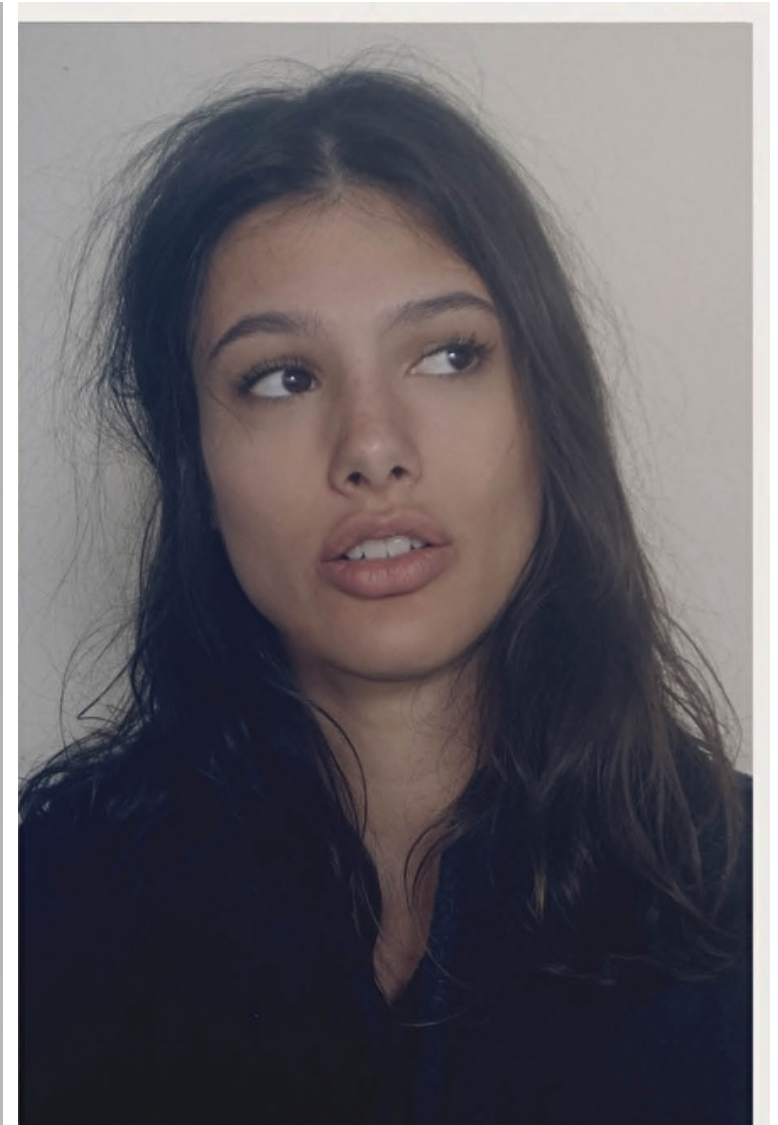

## MIRELA CONDE

Height 180cm / 5' 11.0"

Bust 84cm / 33"

Waist 68cm / 27"

Hips 95cm / 37.5"

Shoes EU/US/UK 40 / 9 / 7

Eyes Brown

Hair Dark brown