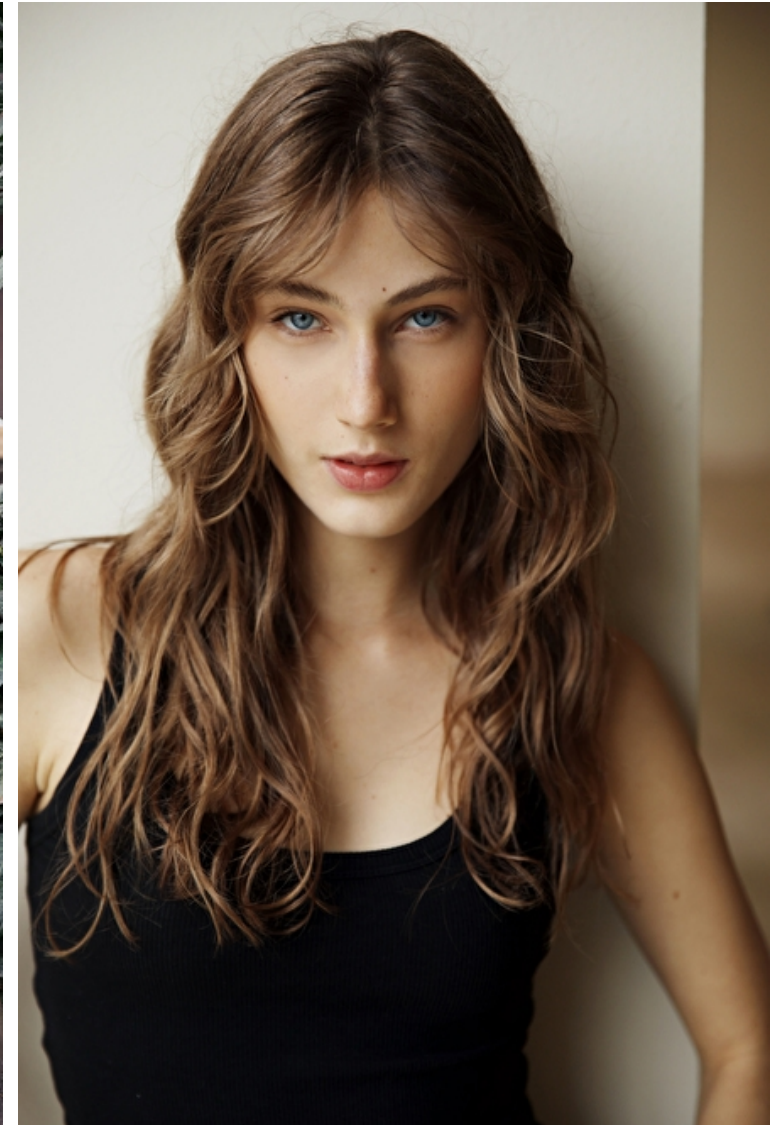

Mirella Fall

Height 178cm / 5' 10.0"

Bust 79cm / 31"

Waist 62cm / 24.5"

Hips 91cm / 36"

Shoes EU/US/UK 38 / 7.5 / 5

Eyes Blue

Hair Brown