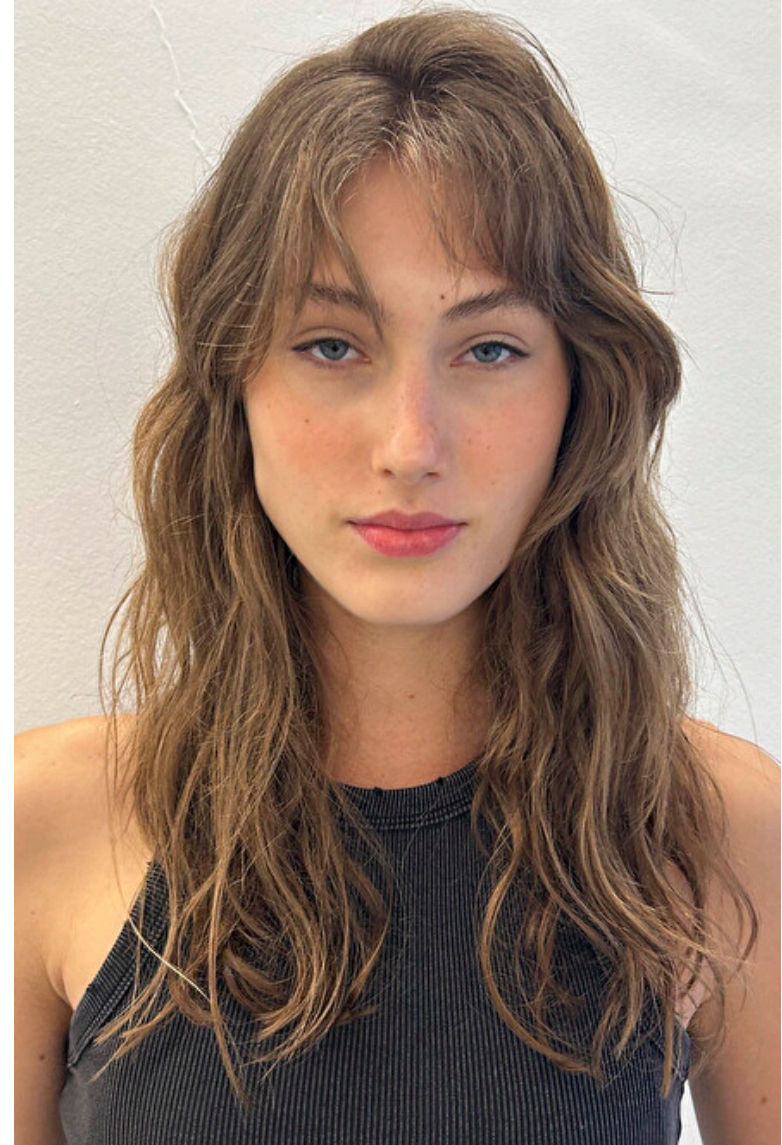

Mirella Fall

Height 177cm / 5' 9.5"

Bust 80cm / 31.5"

Waist 64cm / 25"

Hips 89cm / 35"

Shoes EU/US/UK 37 / 6.5 / 4

Eyes Blue

Hair Blond