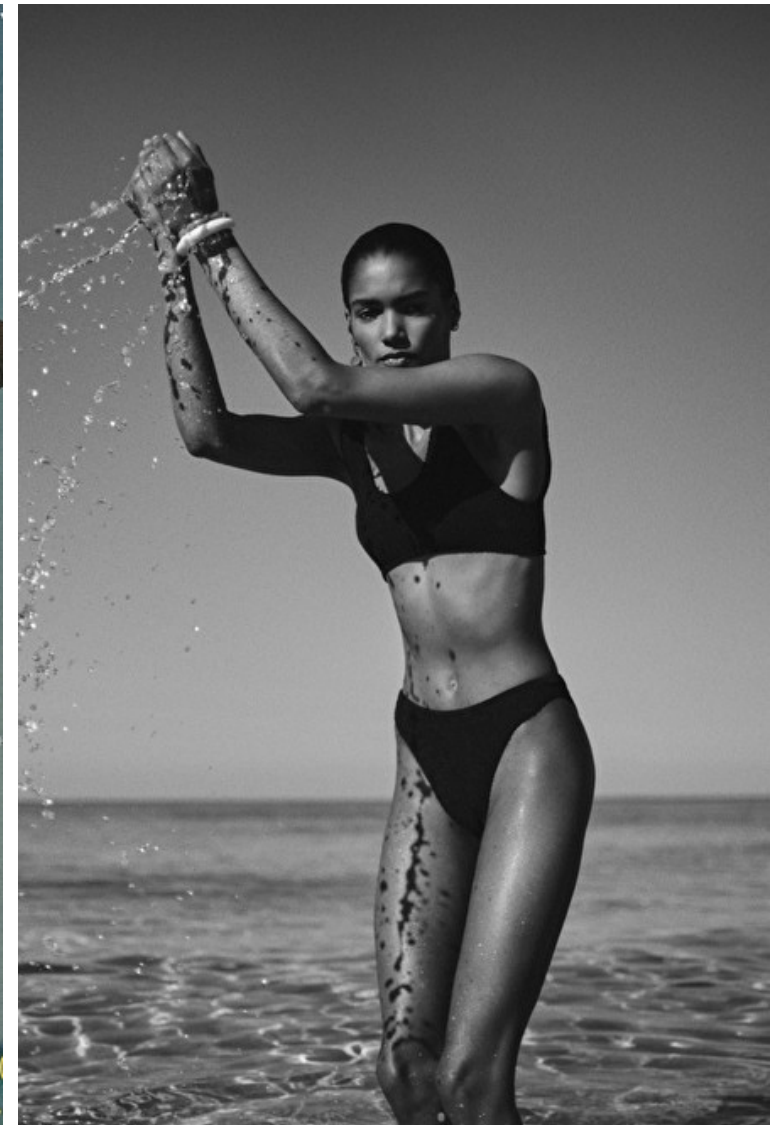

Cup B

Hips 86cm / 34"

Waist 59cm / 23"

Shoes EU/US/UK 40 / 9 / 7

Size EU/US 36 / 6

Hair Dark brown

Hair length 7

Eyes Brown