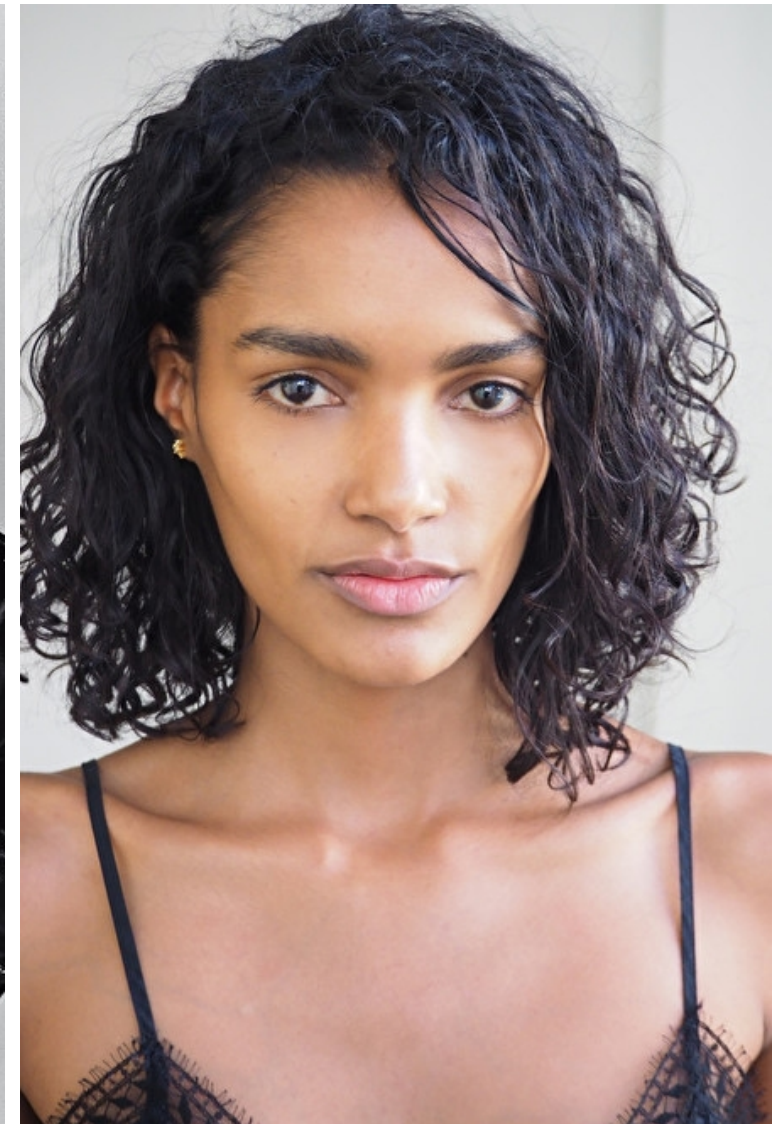

NADIA ARAUJO

Height 177cm / 5' 9.5"

Bust 84cm / 33"

Cup B

Hips 86cm / 34"

Waist 59cm / 23"

Shoes EU/US/UK 40 / 9 / 7

Size EU/US 36 / 6

Hair Dark brown

Hair length 7

Eyes Brown