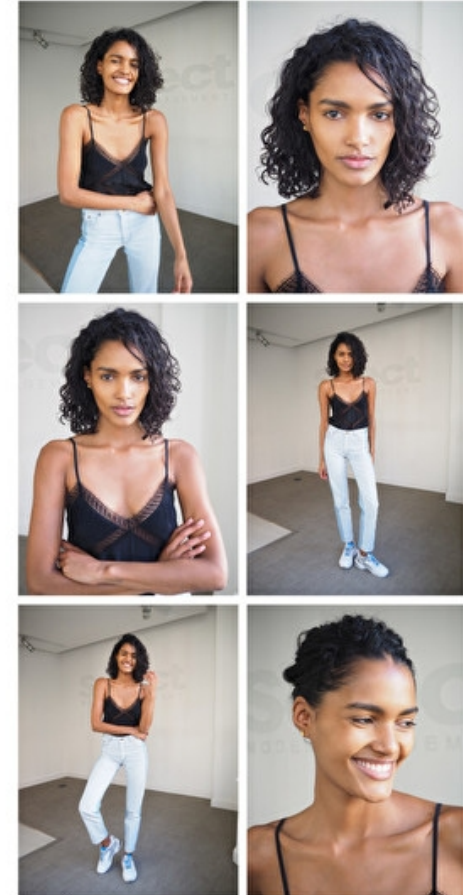

Shoes EU/US/UK 40 / 9 / 7

Size EU/US 36 / 6

Hair Dark brown

Hair length 7

Eyes Brown

NADIA ARAUJO

HEIGHT 177/5'9.5 • BUST 81/32 • WAIST 61/24 • HIP 86/34
HAIR DARK BROWN • EYES BROWN • SHOES 40EU/7UK