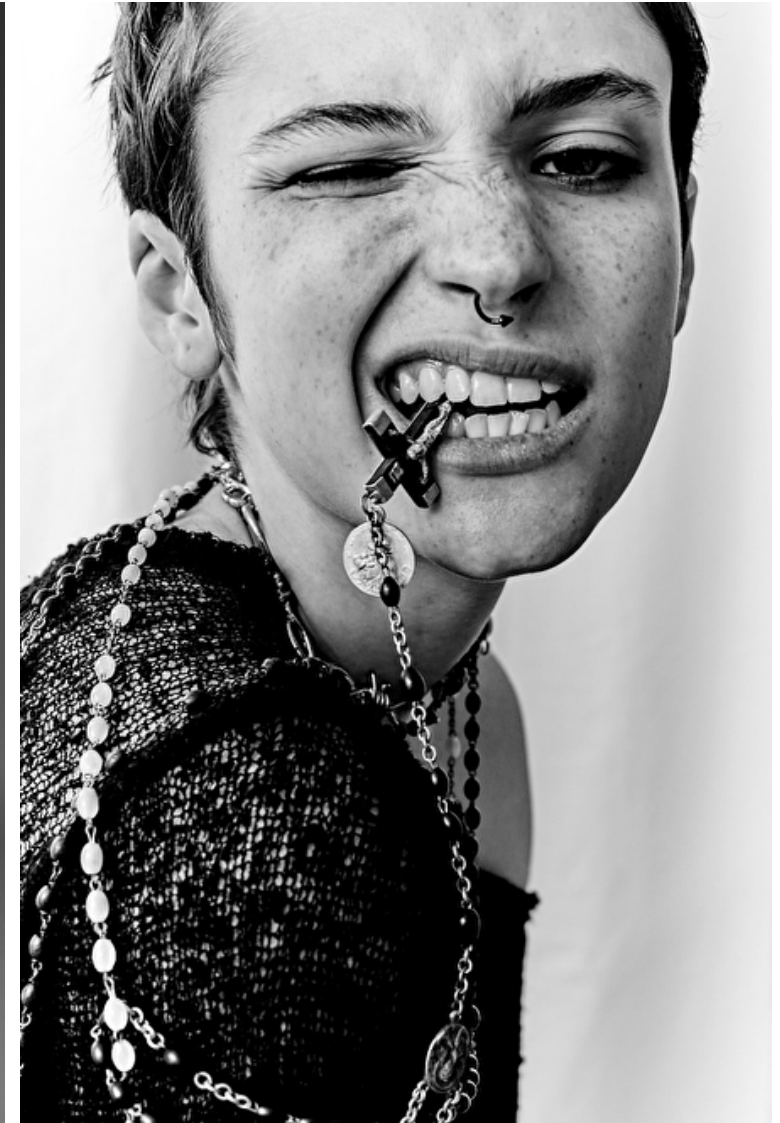

Height 174cm / 5' 8.5"

Bust 78cm / 30.5"

Waist 61cm / 24"

Hips 86cm / 34"

Shoes EU/US/UK 40.5 / 9.5 / 7

Eyes Hazel

Hair Black

Select