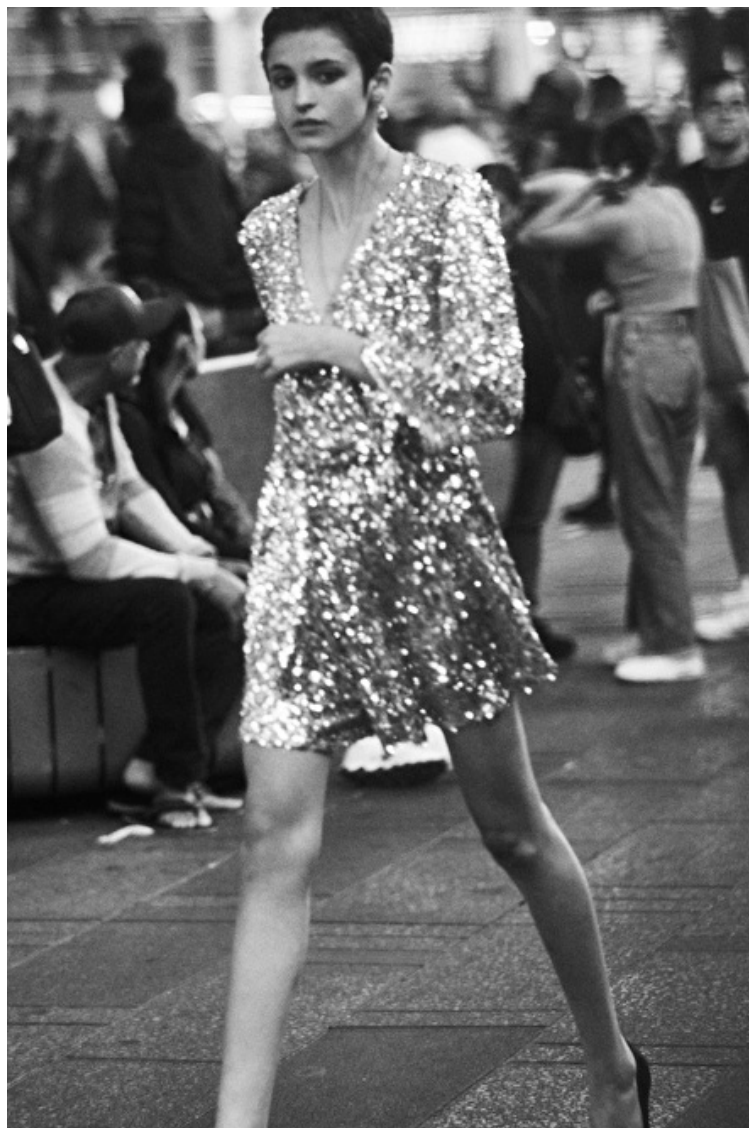

Height 174cm / 5' 8.5"

Bust 78cm / 30.5"

Waist 61cm / 24"

Hips 86cm / 34"

Shoes EU/US/UK 40.5 / 9.5 / 7

Eyes Hazel

Hair Black

Nico Grigley