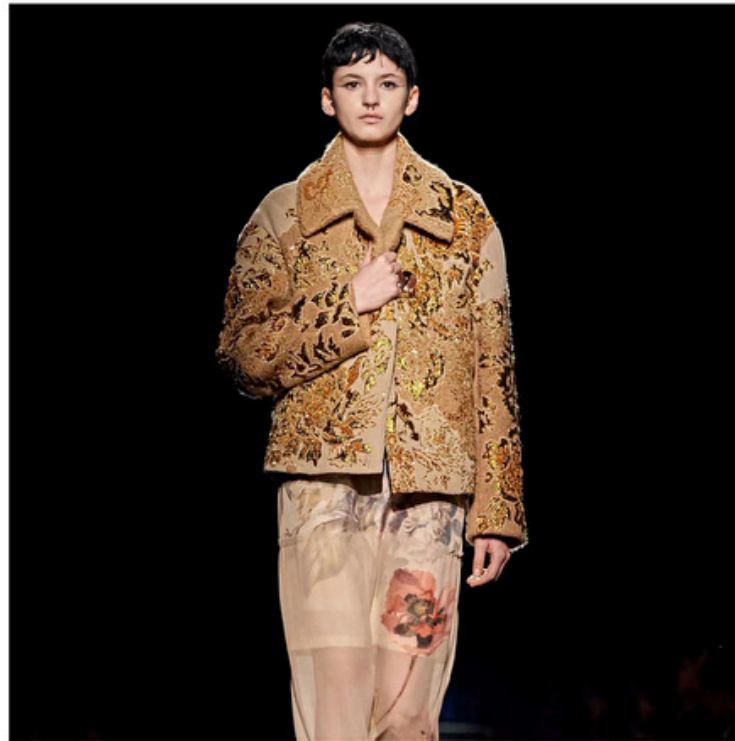

Nico Grigley

Height 174cm / 5' 8.5"

Bust 78cm / 30.5"

Waist 61cm / 24"

Hips 86cm / 34"

Shoes EU/US/UK 40.5 / 9.5 / 7

Eyes Hazel

Hair Black

models.
Top Newcomers F/W 2023
Industry Selects: Alastair Mckimm

Nico Grigley

Dries Van Noten