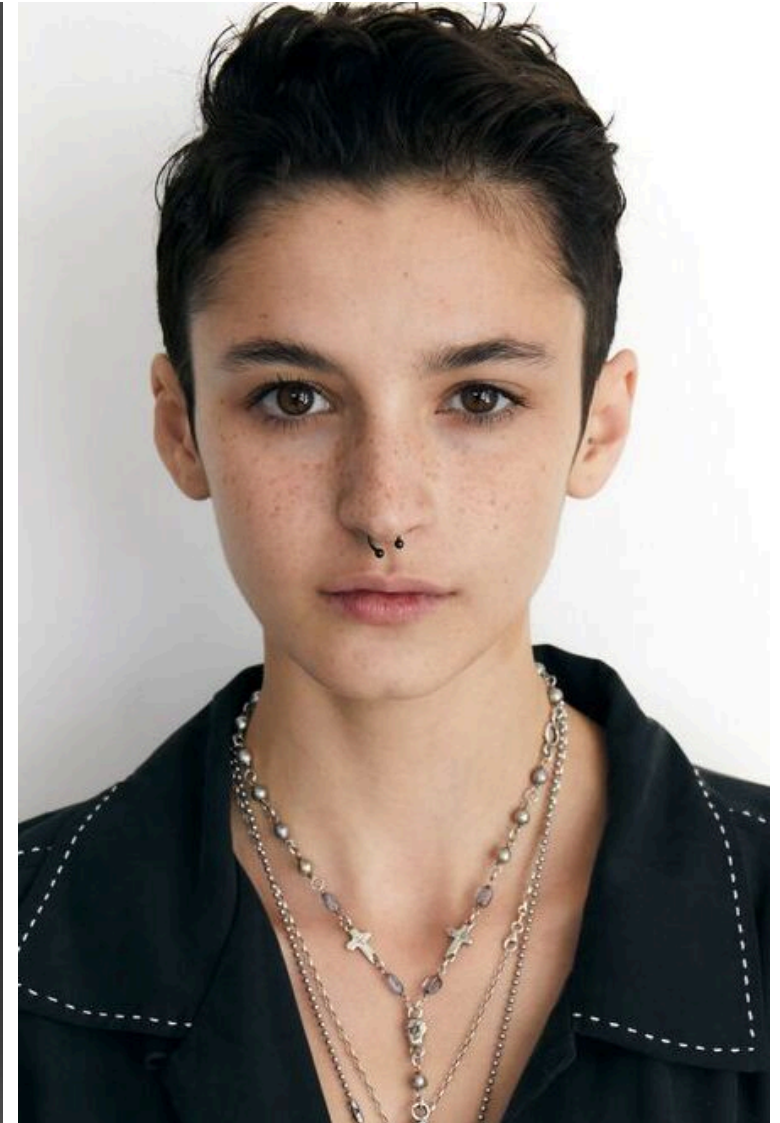

Height 174cm / 5' 8.5"

Bust 78cm / 30.5"

Waist 61cm / 24"

Hips 86cm / 34"

Shoes EU/US/UK 40.5 / 9.5 / 7

Eyes Hazel

Hair Black

Select