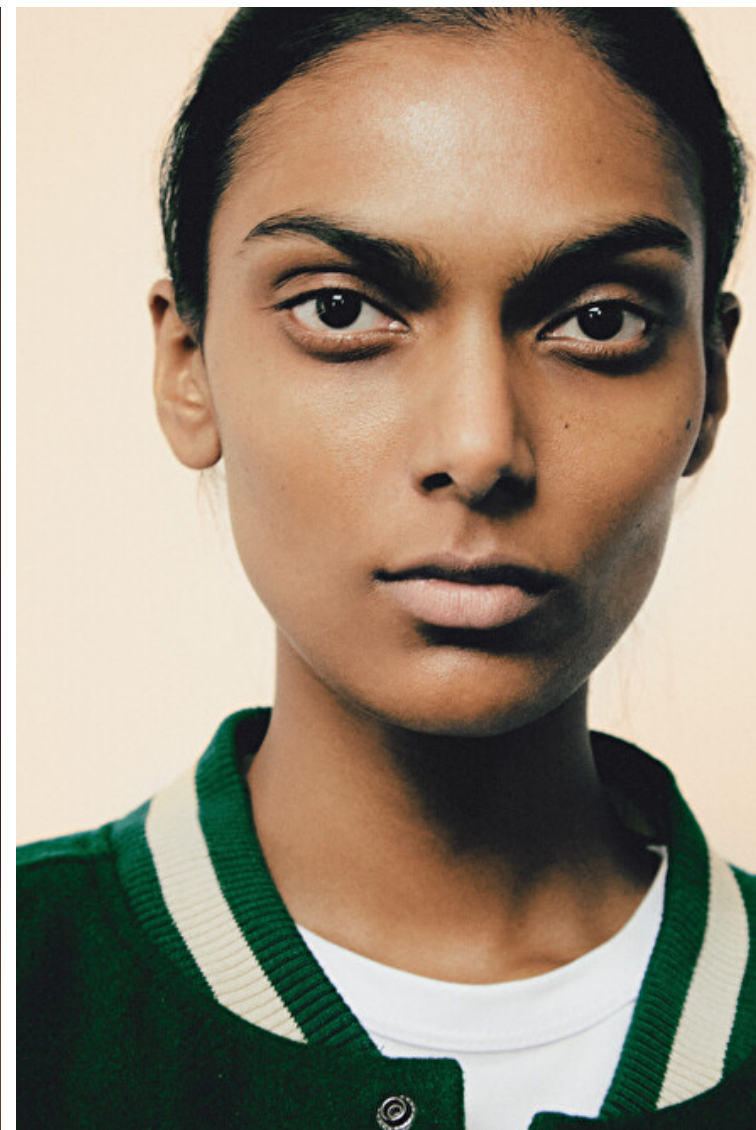

Select

MODEL MANAGEMENT

Via Giorgio Washington, 2, Milano, 20146, Lombardia, Italy

Phone: +39 02 89658300 Fax: +39 02 89658398 Email: info.milano@selectmodel.com Website: <https://www.selectmodel.com/>

NICOLE BUX

Height 175cm / 5' 9.0"

Bust 83cm / 32.5"

Waist 59cm / 23"

Hips 89cm / 35"

Shoes EU/US/UK 38 / 7.5 / 5

Eyes Brown

Hair Black

Cup B