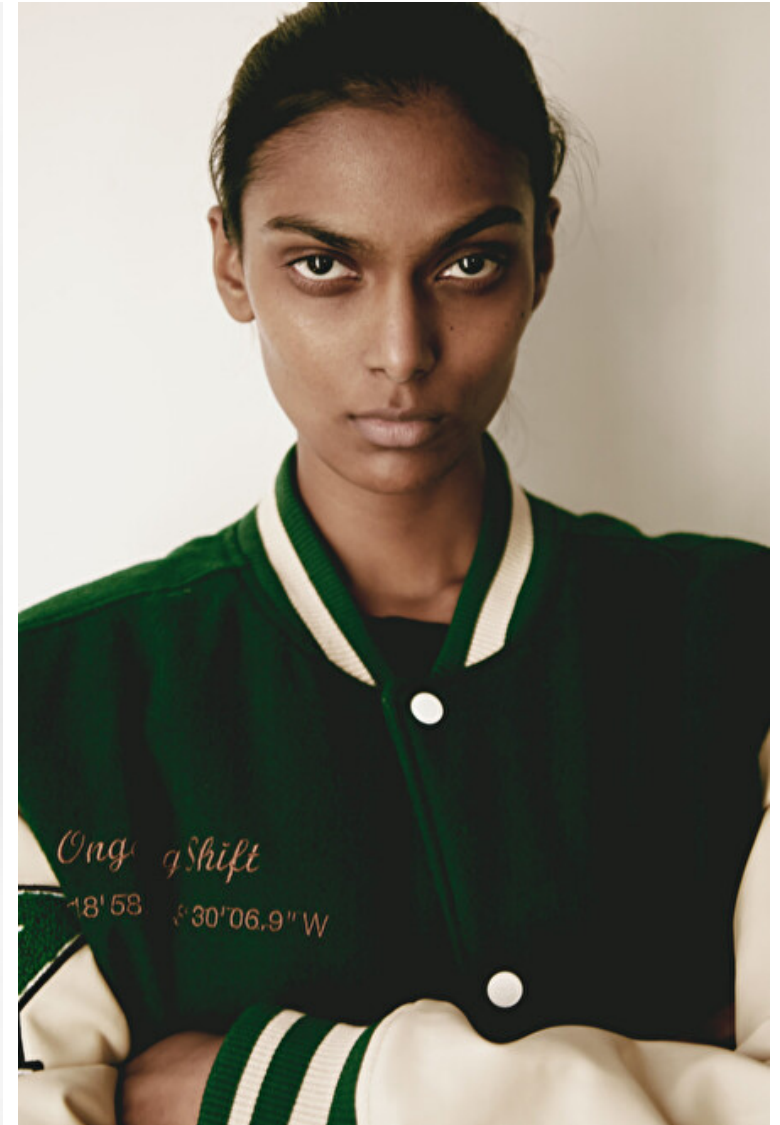

NICOLE BUX

Height 175cm / 5' 9.0"

Bust 83cm / 32.5"

Waist 59cm / 23"

Hips 89cm / 35"

Shoes EU/US/UK 38 / 7.5 / 5

Eyes Brown

Hair Black

Cup B