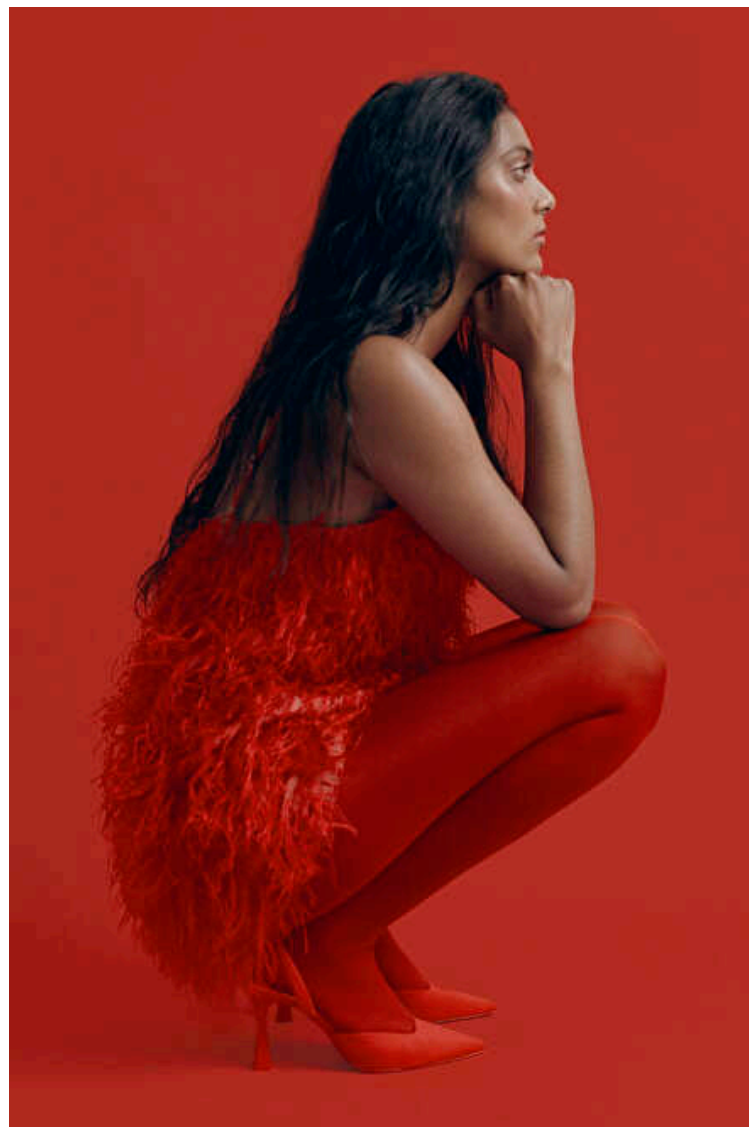

Select

MODEL MANAGEMENT

Via Giorgio Washington, 2, Milano, 20146, Lombardia, Italy

Phone: +39 02 89658300 Fax: +39 02 89658398 Email: info.milano@selectmodel.com Website: <https://www.selectmodel.com/>

NICOLE BUX

Height 175cm / 5' 9.0"

Bust 83cm / 32.5"

Waist 59cm / 23"

Hips 89cm / 35"

Shoes EU/US/UK 38 / 7.5 / 5

Eyes Brown

Hair Black

Cup B