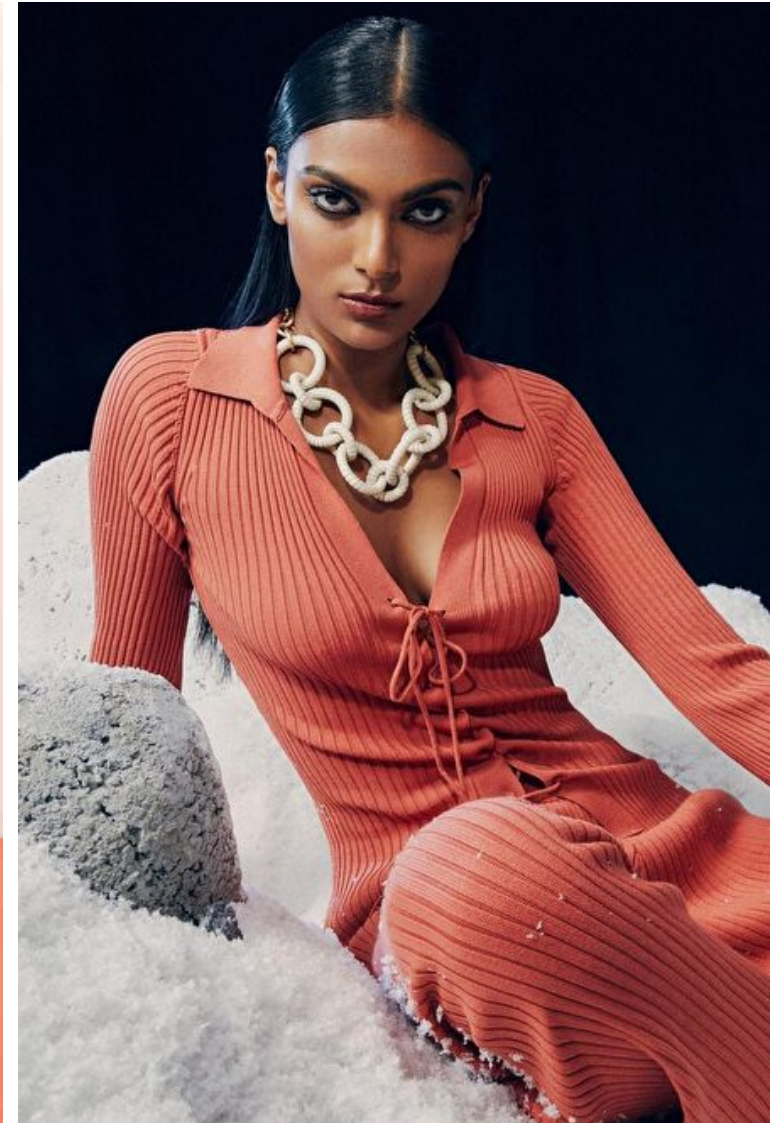

NICOLE BUX

Height 175cm / 5' 9.0"

Bust 83cm / 32.5"

Waist 59cm / 23"

Hips 89cm / 35"

Shoes EU/US/UK 38 / 7.5 / 5

Eyes Brown

Hair Black

Cup B