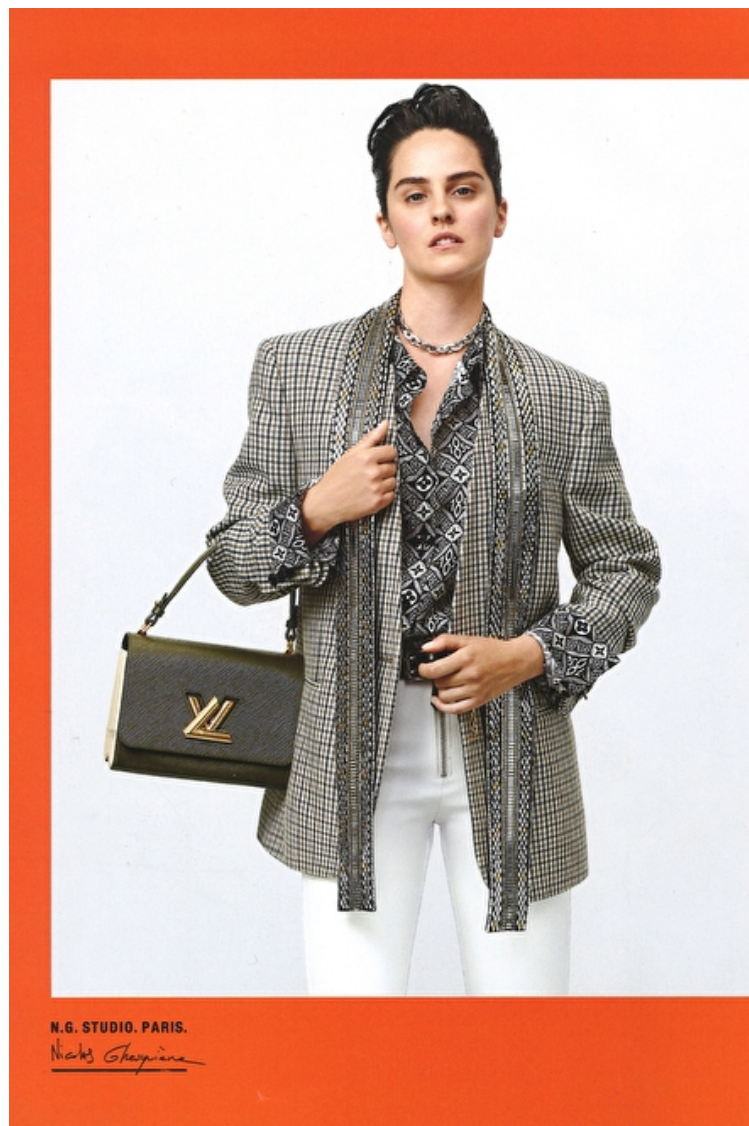

Noemie Merlant

Height 176cm / 5' 9.5"

Bust 84cm / 33"

Waist 59cm / 23"

Hips 88cm / 34.5"

Shoes EU/US/UK 38 / 7.5 / 5

Hair Brown

Eyes Green