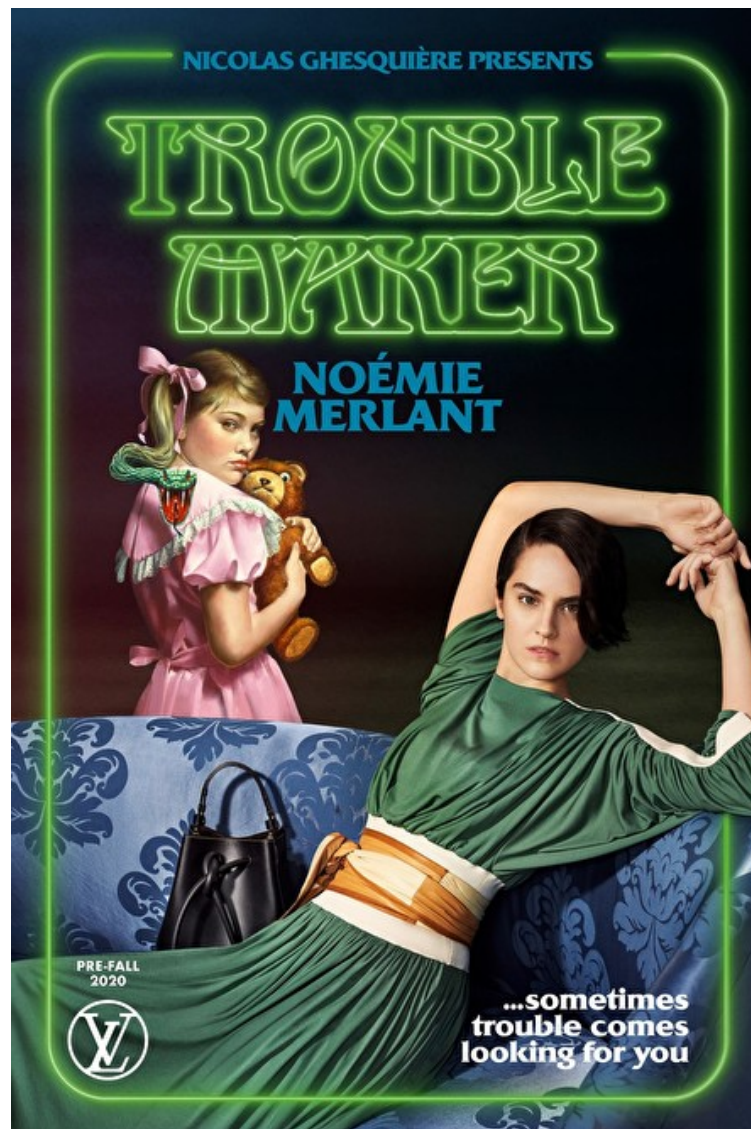

**CRASH**

THE DELIVERANCE  
ISSUE

NOÉMIE  
MERLANT  
UNIVERSE

56 DANIEL ROSEBERRY  
74 DAVID SHRIDLEY  
98 COCTEAU THINS  
106 MURMURS & TALK GIRL  
120 THOMAS ROUSSEL  
128 NICOLAS MAURY  
138 RIVA SANTAPPA  
158 REBECCA FERROSSON  
206 KAYA MARIOTY  
208 JUSTIN MICHOVITZ