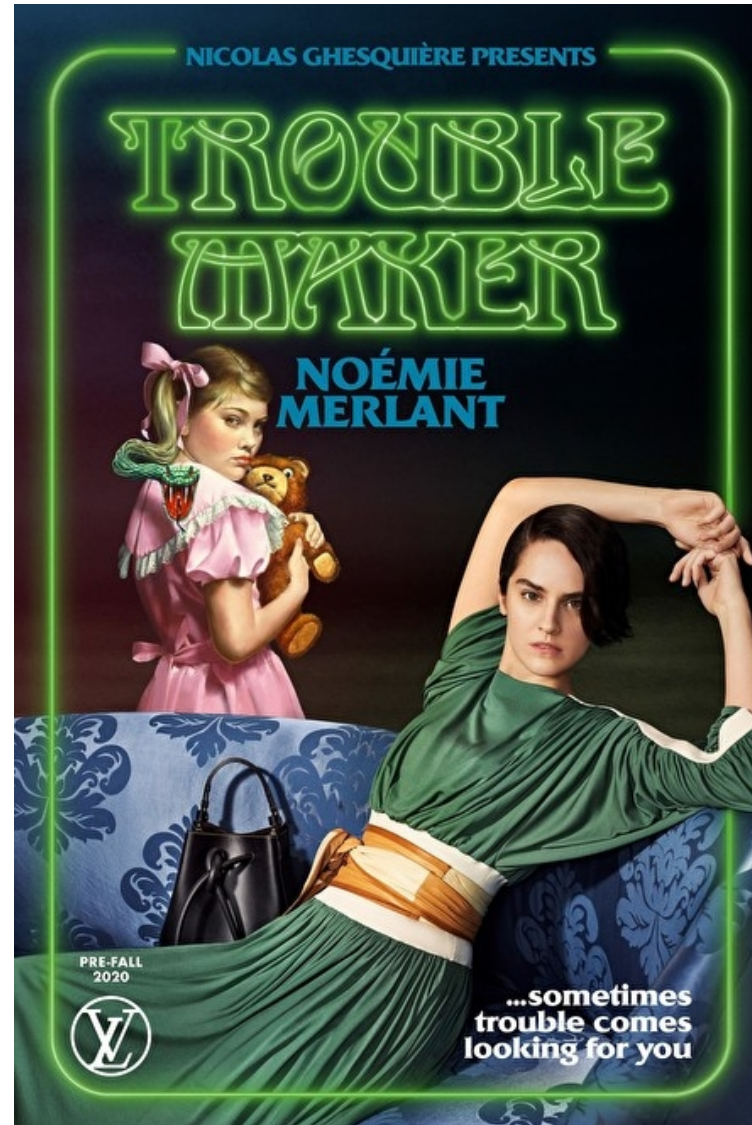

Height 176cm / 5' 9.5"

Bust 84cm / 33"

Waist 59cm / 23"

Hips 88cm / 34.5"

Shoes EU/US/UK 38 / 7.5 / 5

Hair Brown

Eyes Green

C R E A S H