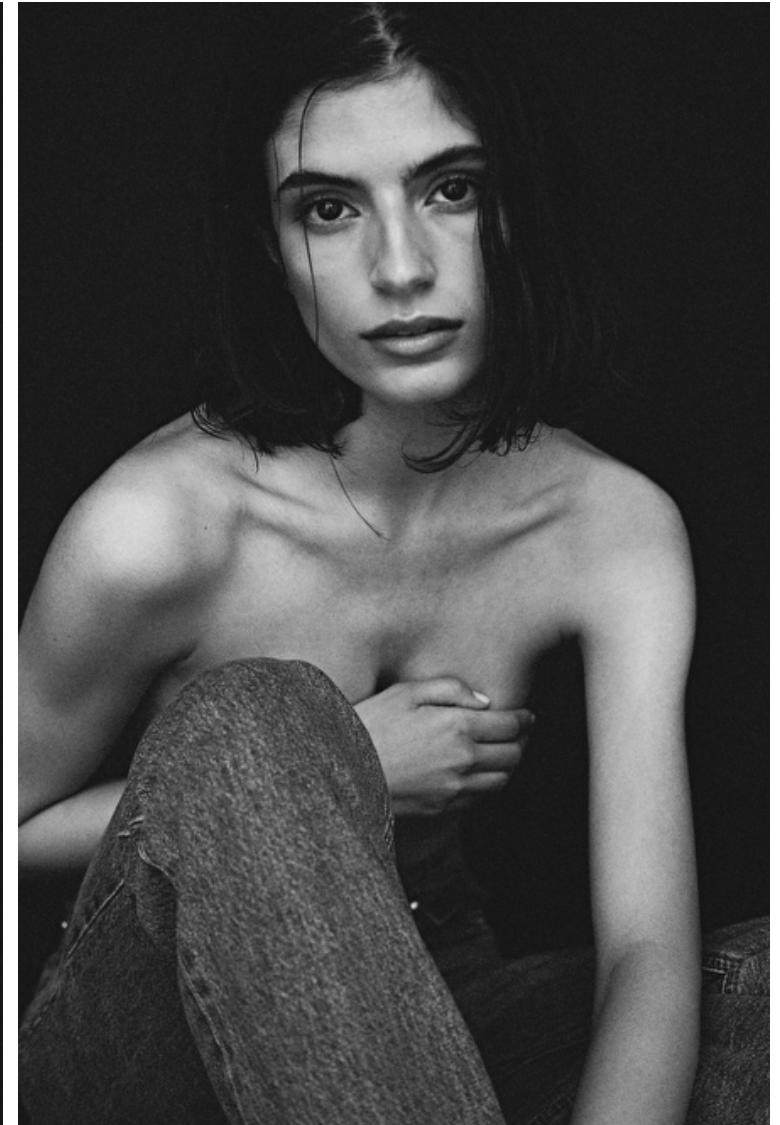

Height 180cm / 5' 11.0"

Bust 82cm / 32.5"

Waist 63cm / 25"

Hips 90cm / 35.5"

Shoes EU/US/UK 39.5 / 8.5 / 6

Eyes Brown

Hair Brown

Nuria Rothschild