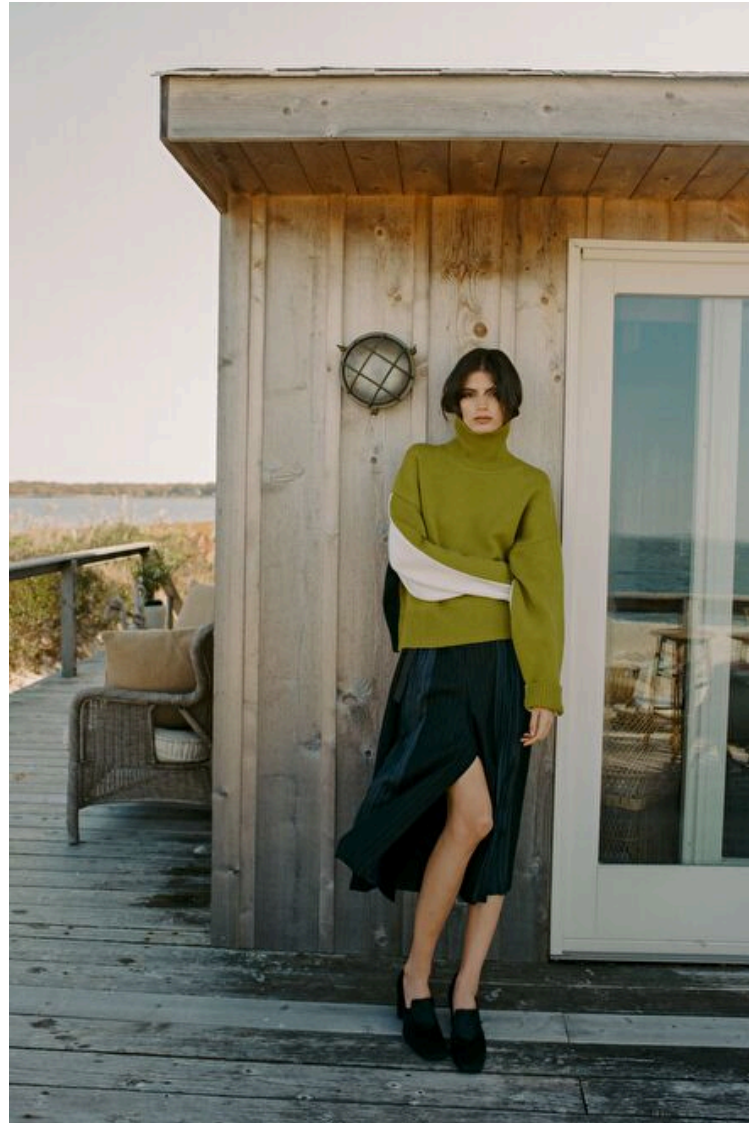

Nuria Rothschild

Height 180cm / 5' 11.0"

Bust 82cm / 32.5"

Waist 63cm / 25"

Hips 90cm / 35.5"

Shoes EU/US/UK 39.5 / 8.5 / 6

Eyes Brown

Hair Brown

PIEL SOLEADA