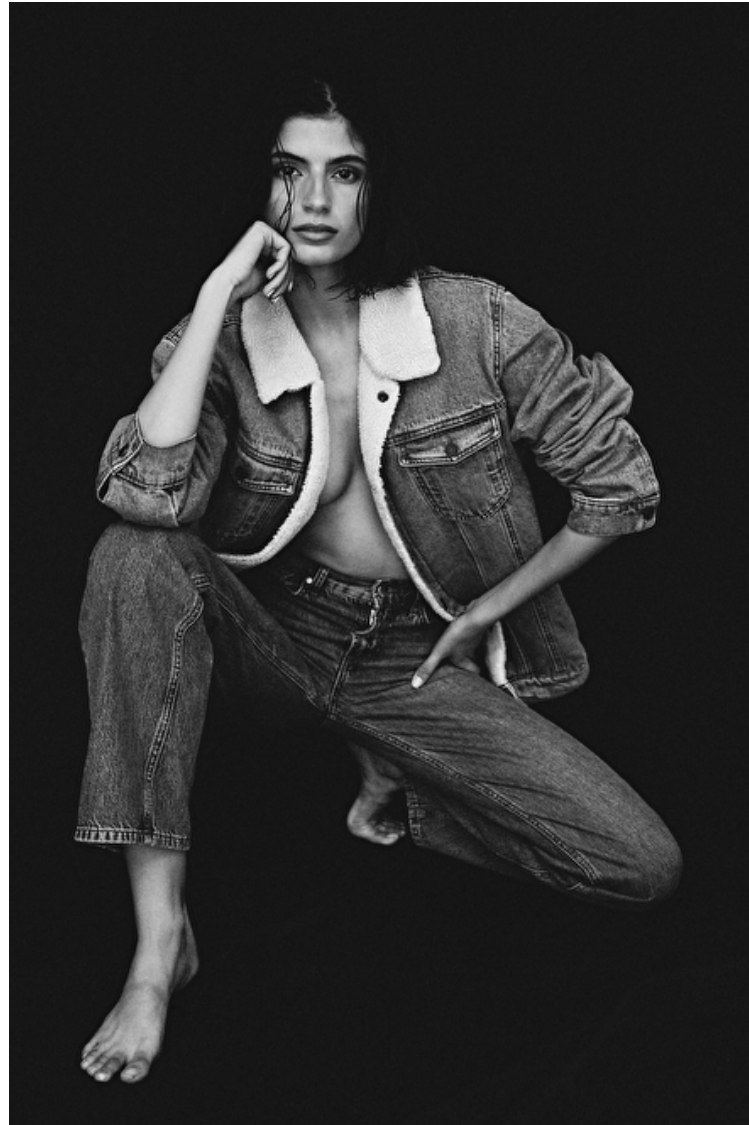

Height 180cm / 5' 11.0"

Bust 82cm / 32.5"

Waist 63cm / 25"

Hips 90cm / 35.5"

Shoes EU/US/UK 39.5 / 8.5 / 6

Eyes Brown

Hair Brown

Nuria Rothschild