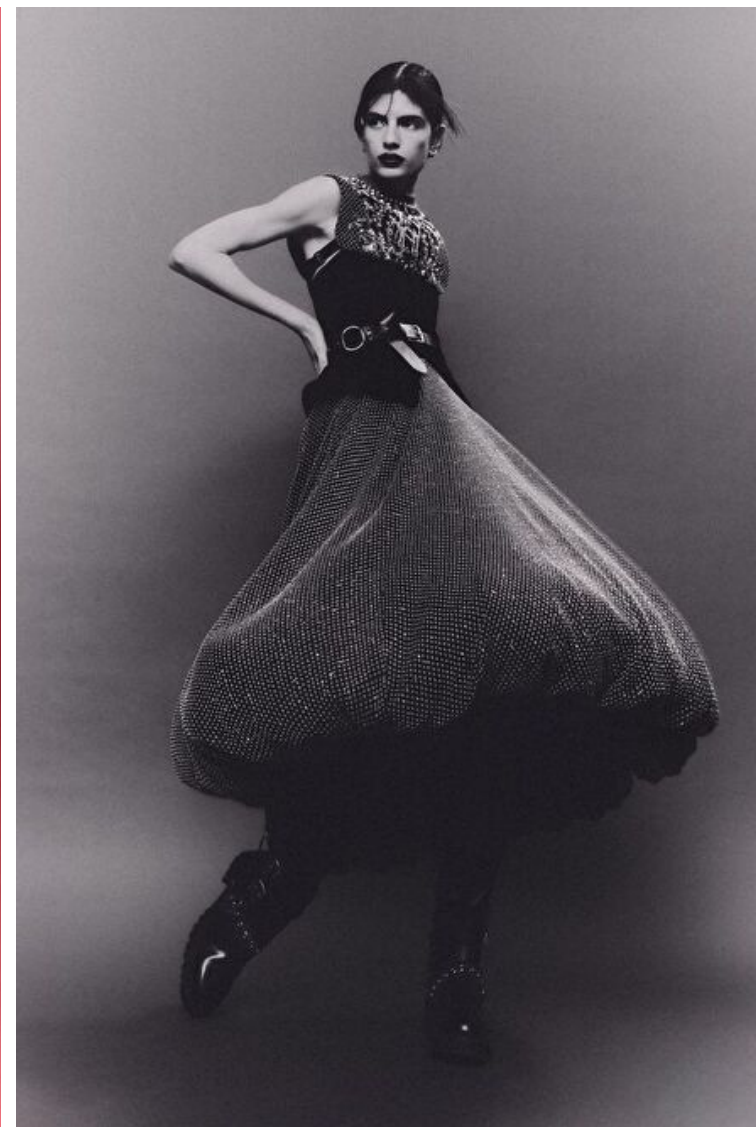

Height 180cm / 5' 11.0"

Bust 82cm / 32.5"

Waist 63cm / 25"

Hips 90cm / 35.5"

Shoes EU/US/UK 39.5 / 8.5 / 6

Eyes Brown

Hair Brown

Select