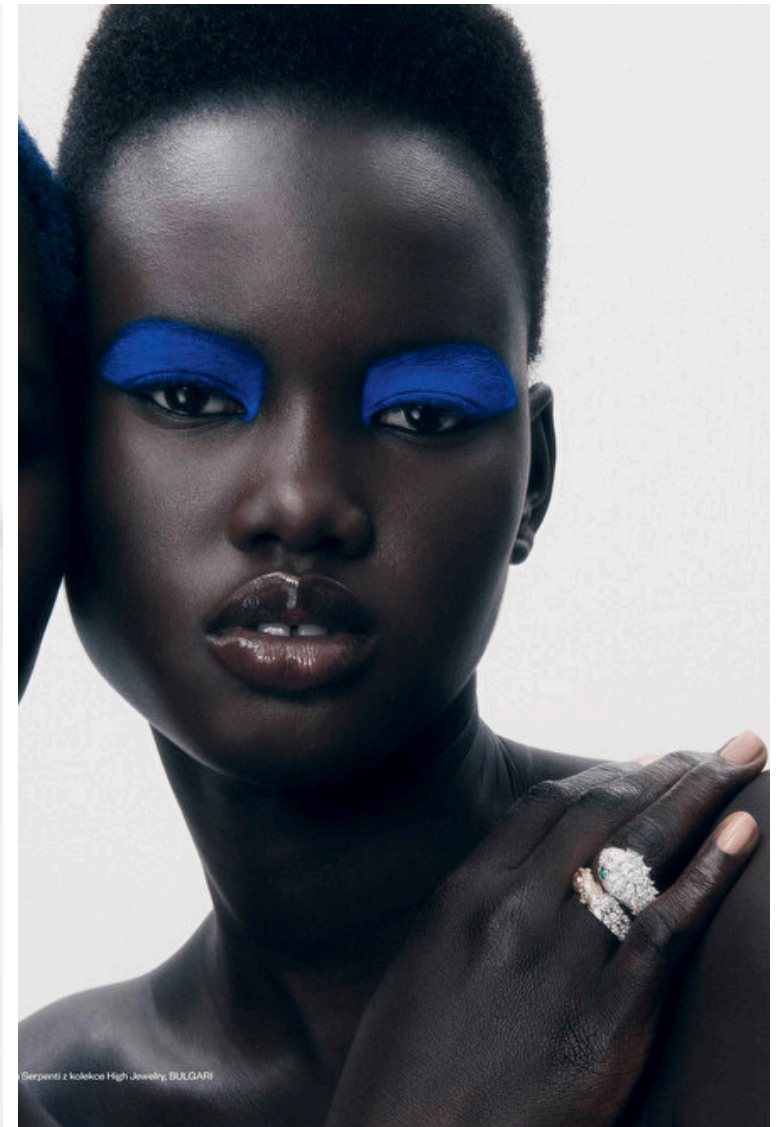

## NYAKONG CHAN

Height 181cm / 5' 11.5"

Bust 78cm / 30.5"

Waist 58cm / 23"

Hips 89cm / 35"

Shoes EU/US/UK 40.5 / 9.5 / 7

Eyes Dark brown

Hair Black