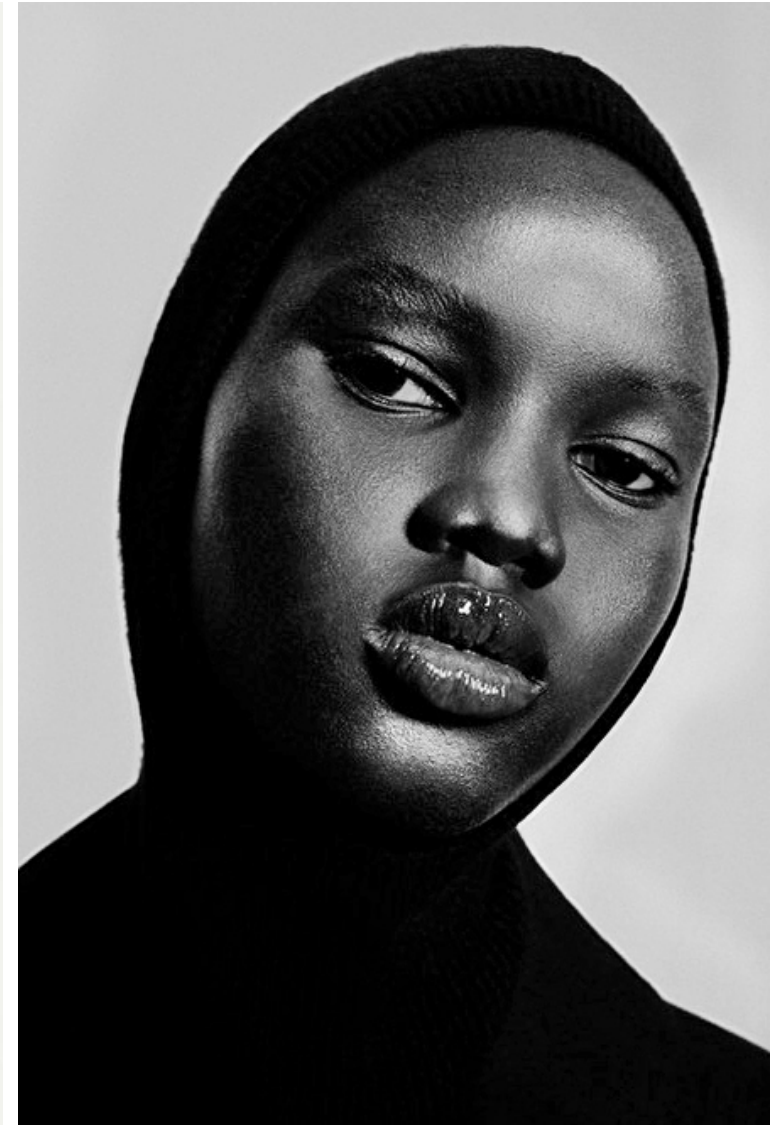

## NYAKONG CHAN

Height 181cm / 5' 11.5"

Bust 78cm / 30.5"

Waist 58cm / 23"

Hips 89cm / 35"

Shoes EU/US/UK 40.5 / 9.5 / 7

Eyes Dark brown

Hair Black