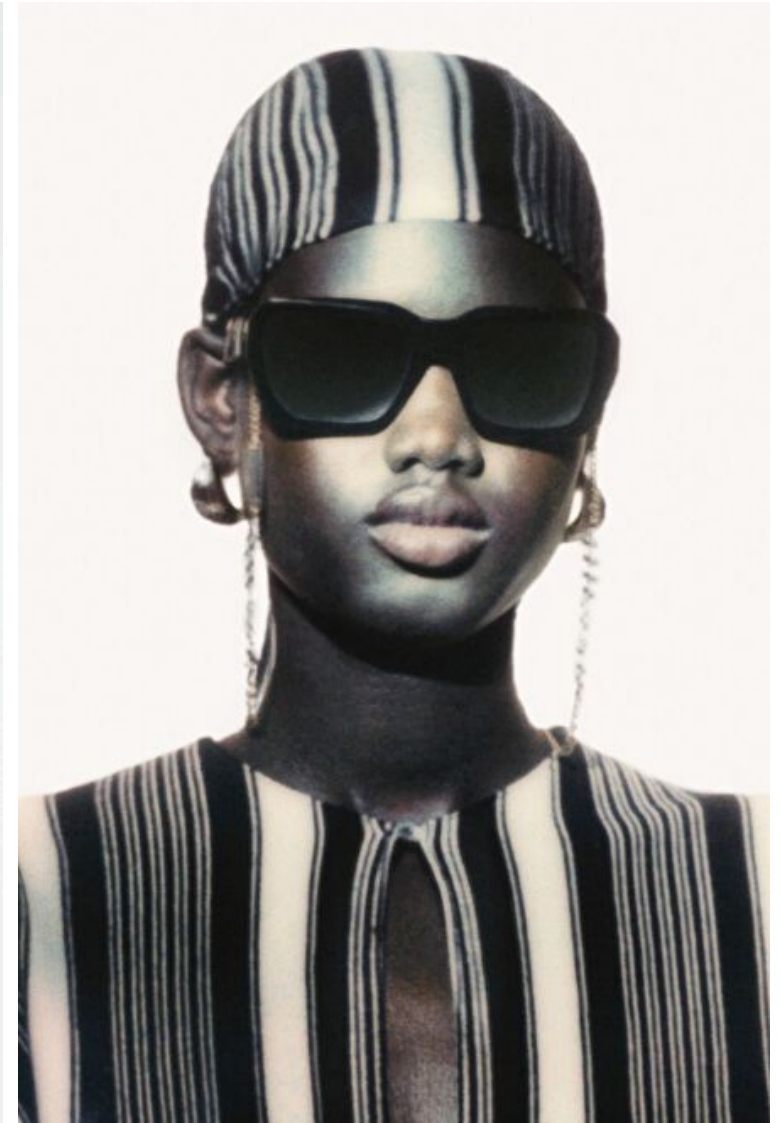

Bust 82cm / 32.5"

Waist 57cm / 22.5"

Hips 88cm / 34.5"

Shoes EU/US/UK 40.5 / 9.5 / 7

Eyes Dark brown

Hair Black

Select

MODEL MANAGEMENT