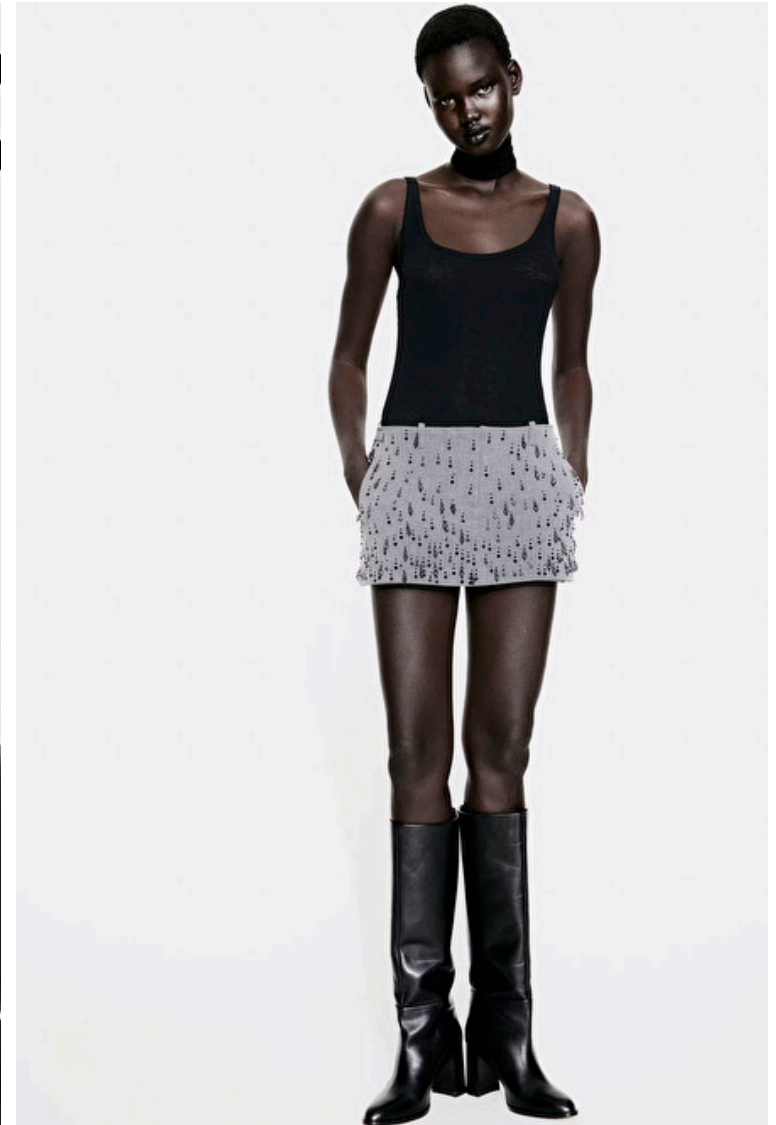

NYAKONG CHAN

Height 181cm / 5' 11.5"

Bust 78cm / 30.5"

Waist 58cm / 23"

Hips 89cm / 35"

Shoes EU/US/UK 40.5 / 9.5 / 7

Eyes Dark brown

Hair Black