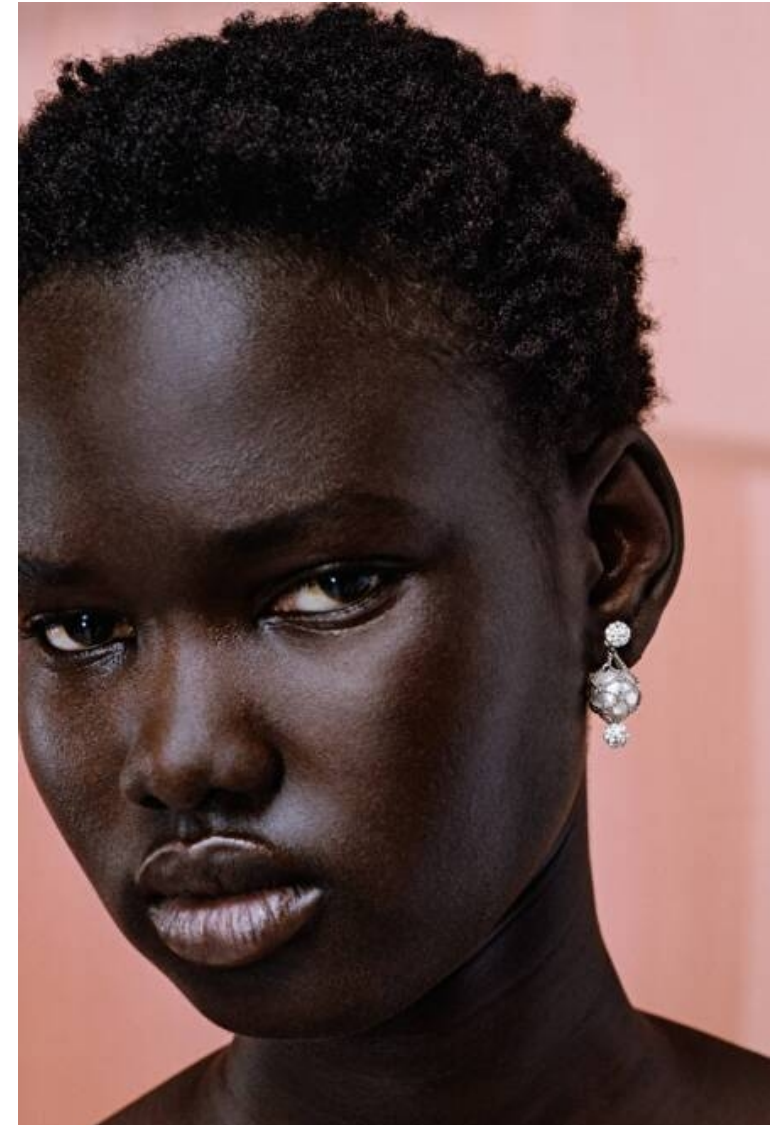

NYAKONG CHAN

Height 181cm / 5' 11.5"

Bust 81cm / 32"

Waist 60cm / 23.5"

Hips 92cm / 36"

Shoes EU/US/UK 40.5 / 9.5 / 7

Eyes Dark brown

Hair Black

GIVENCHY

SPRING 2024 WOMEN'S PRE-COLLECTION
DIRECTEUR ARTISTIQUE MATTHEW M. WILLIAMS
SHOT BY TYLER MITCHELL
STYLED BY LAETITIA GIMENEZ