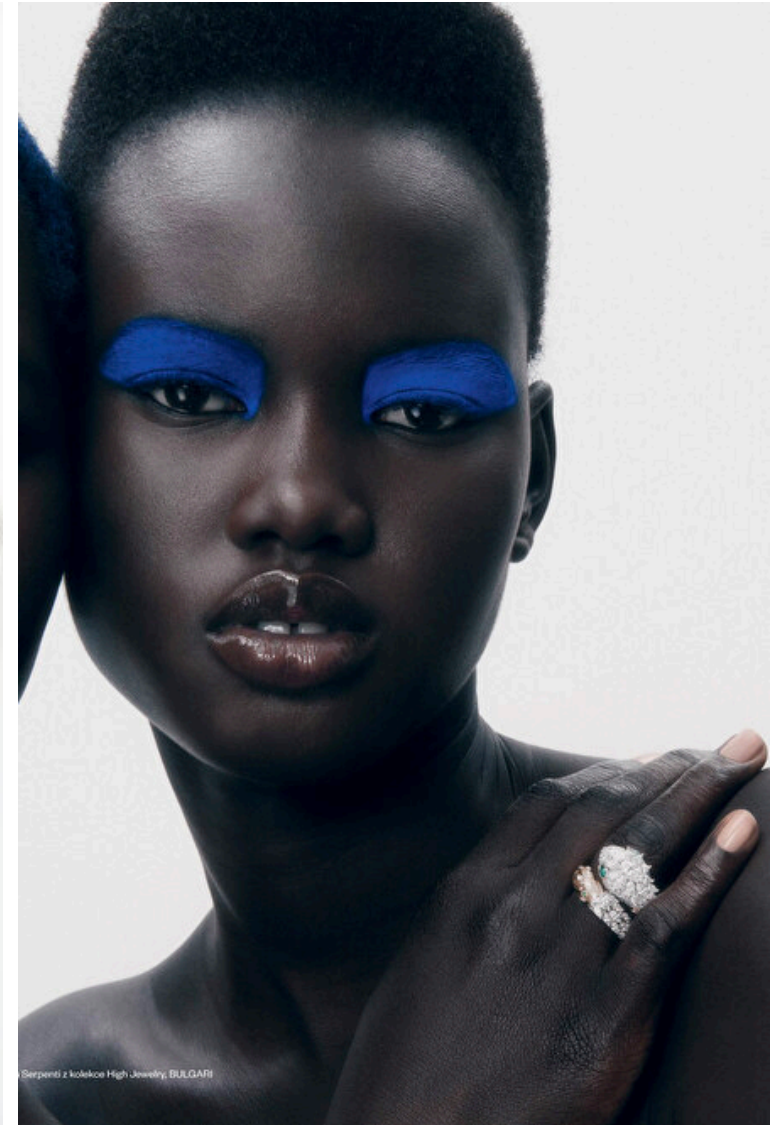

Height 181cm / 5' 11.5"

Bust 78cm / 30.5"

Waist 58cm / 23"

Hips 89cm / 35"

Shoes EU/US/UK 40.5 / 9.5 / 7

Eyes Dark brown

Hair Black

NYAKONG CHAN