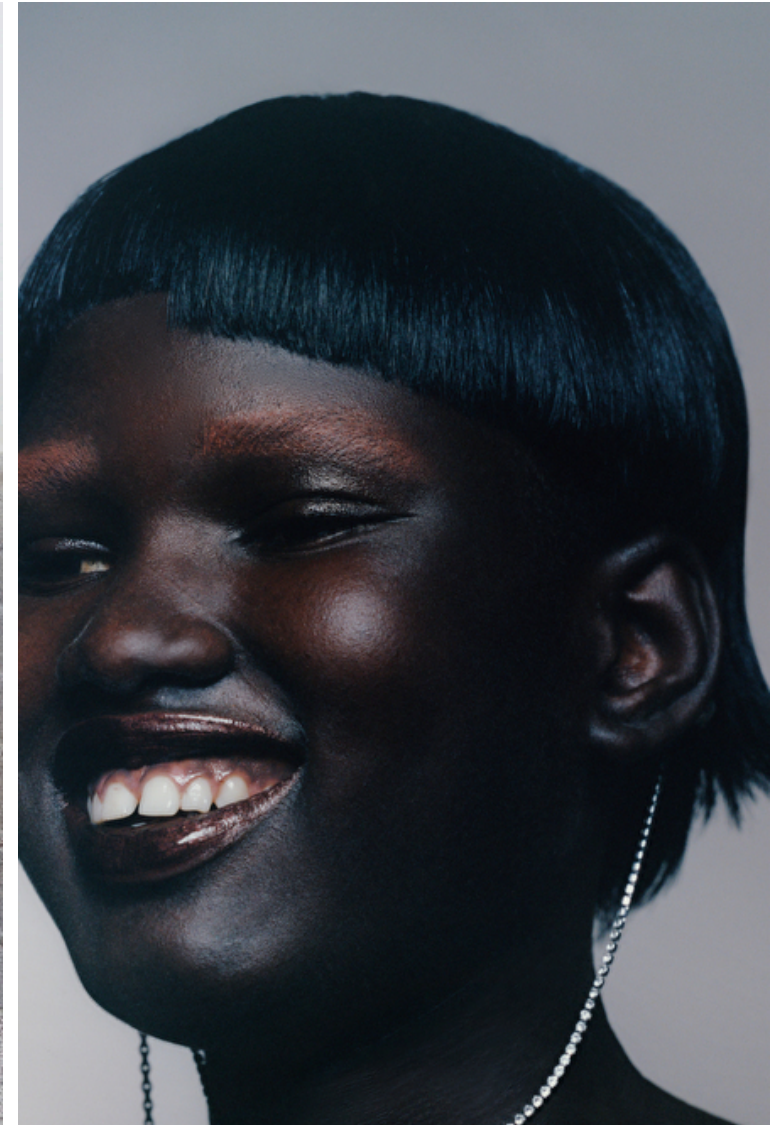

Height 180cm / 5' 11.0"

Bust 76cm / 30"

Waist 56cm / 22"

Hips 86cm / 34"

Shoes EU/US/UK 40.5 / 9.5 / 7

Eyes Dark brown

Hair Black

Nyakong Chan