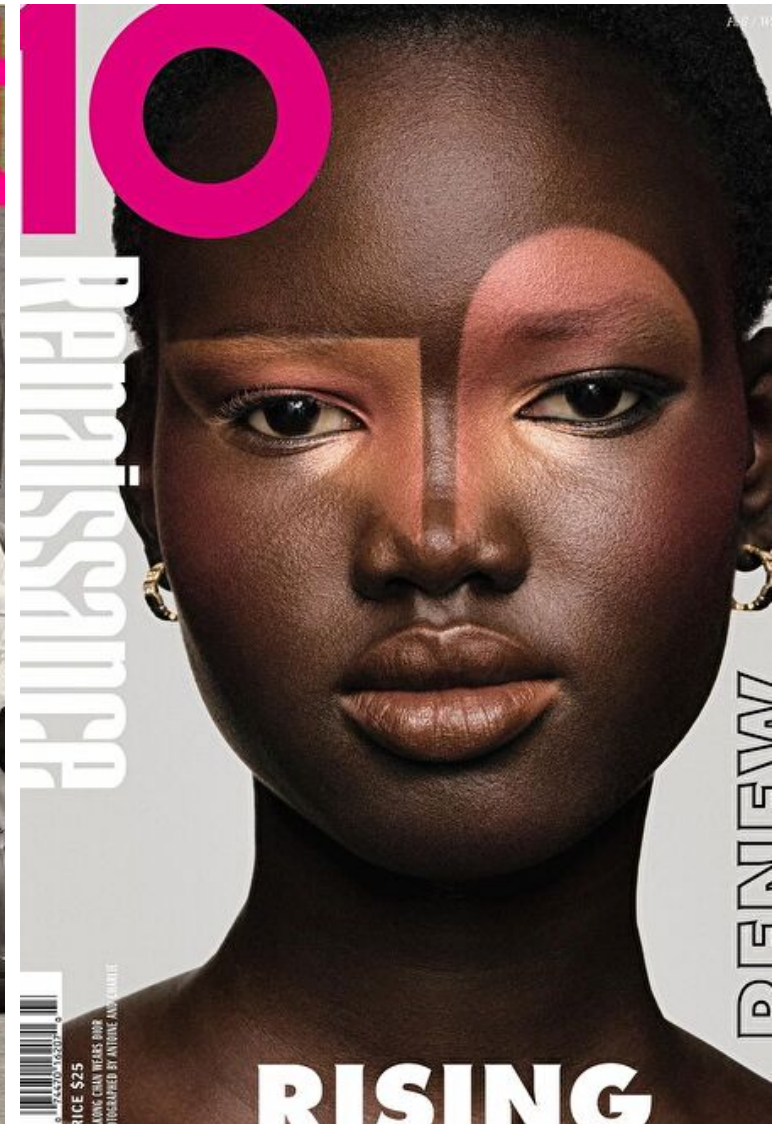

Height 180cm / 5' 11.0"

Bust 82cm / 32.5"

Waist 57cm / 22.5"

Hips 88cm / 34.5"

Shoes EU/US/UK 40.5 / 9.5 / 7

Eyes Dark brown

Hair Black

NYAKONG CHAN