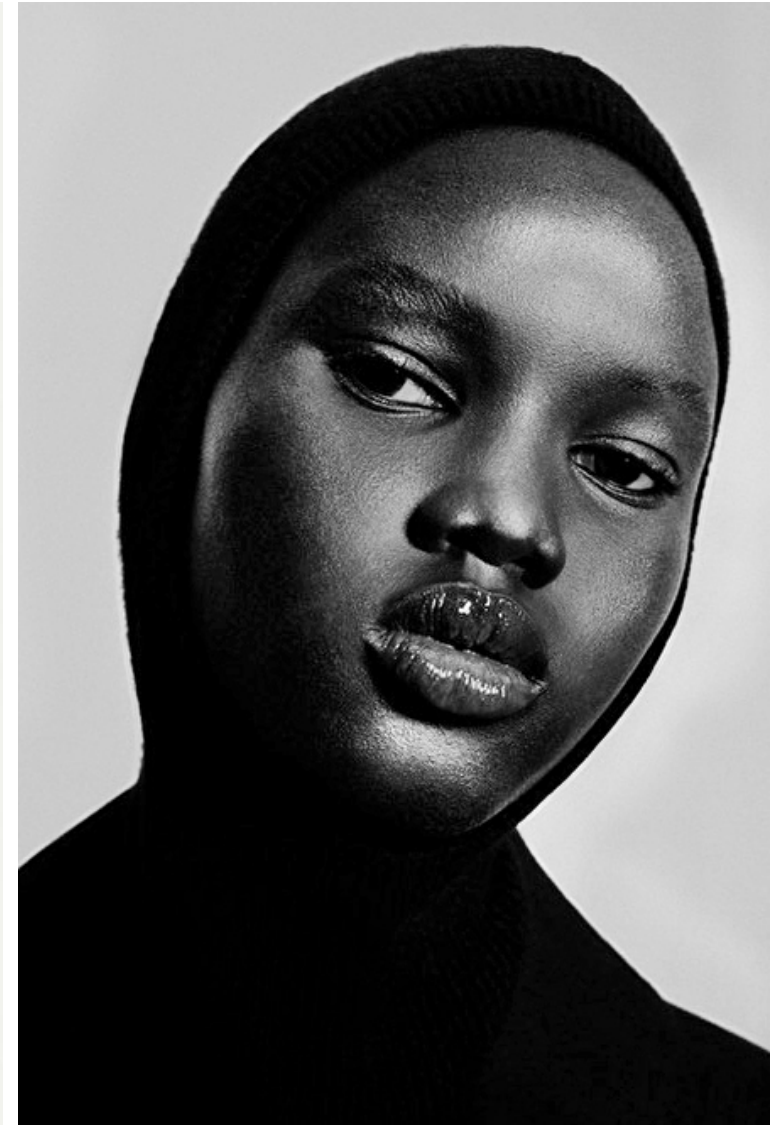

Height 181cm / 5' 11.5"

Bust 78cm / 30.5"

Waist 58cm / 23"

Hips 89cm / 35"

Shoes EU/US/UK 40.5 / 9.5 / 7

Eyes Dark brown

Hair Black

NYAKONG CHAN