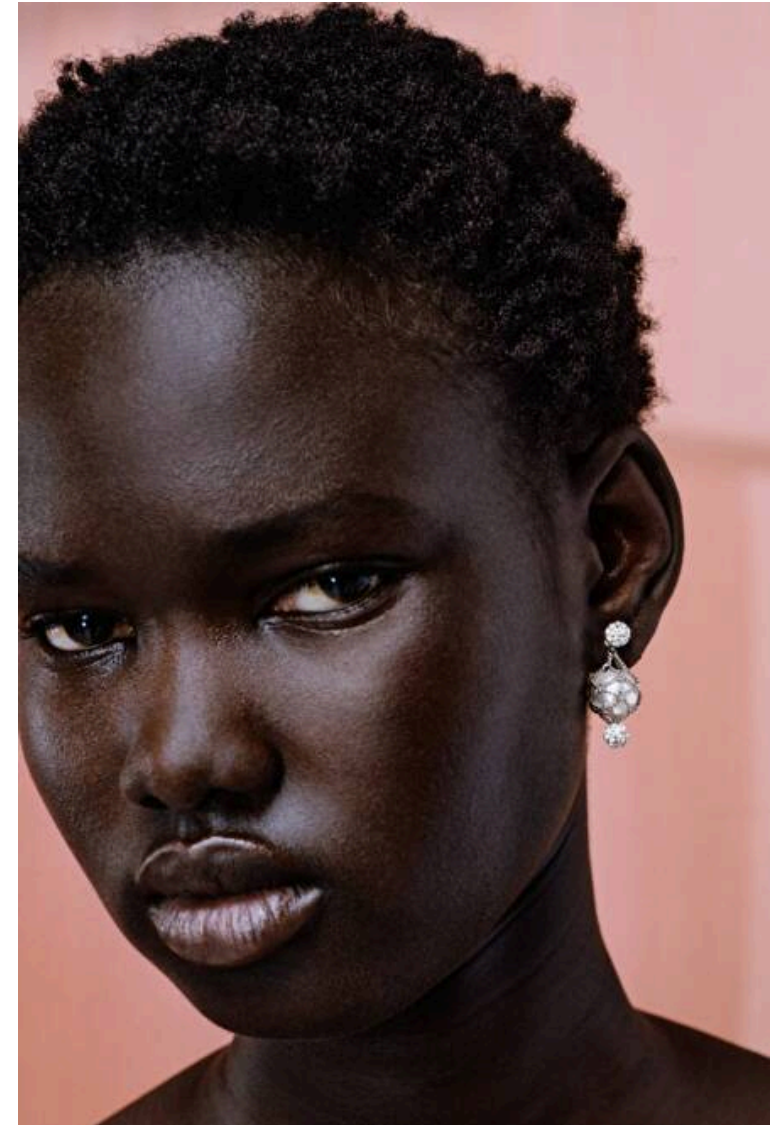

Nyakong Chan

Height 180cm / 5' 11.0"

Bust 76cm / 30"

Waist 56cm / 22"

Hips 86cm / 34"

Shoes EU/US/UK 40.5 / 9.5 / 7

Eyes Dark brown

Hair Black

GIVENCHY

SPRING 2024 WOMEN'S PRE-COLLECTION
DIRECTEUR ARTISTIQUE MATTHEW M. WILLIAMS
SHOT BY TYLER MITCHELL
STYLED BY LAETITIA GIMENEZ