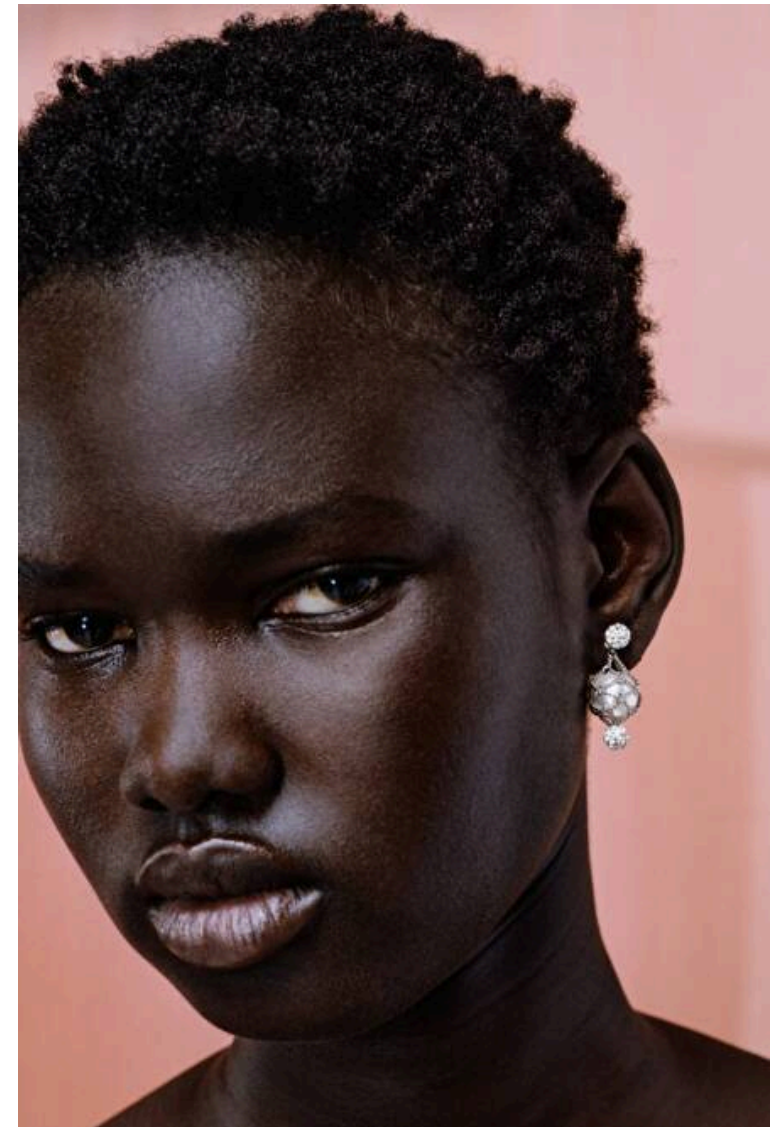

NYAKONG CHAN

Height 181cm / 5' 11.5"

Bust 78cm / 30.5"

Waist 58cm / 23"

Hips 89cm / 35"

Shoes EU/US/UK 40.5 / 9.5 / 7

Eyes Dark brown

Hair Black

GIVENCHY

SPRING 2024 WOMEN'S PRE-COLLECTION
DIRECTEUR ARTISTIQUE MATTHEW M. WILLIAMS
SHOT BY TYLER MITCHELL
STYLED BY LAETITIA GIMENEZ