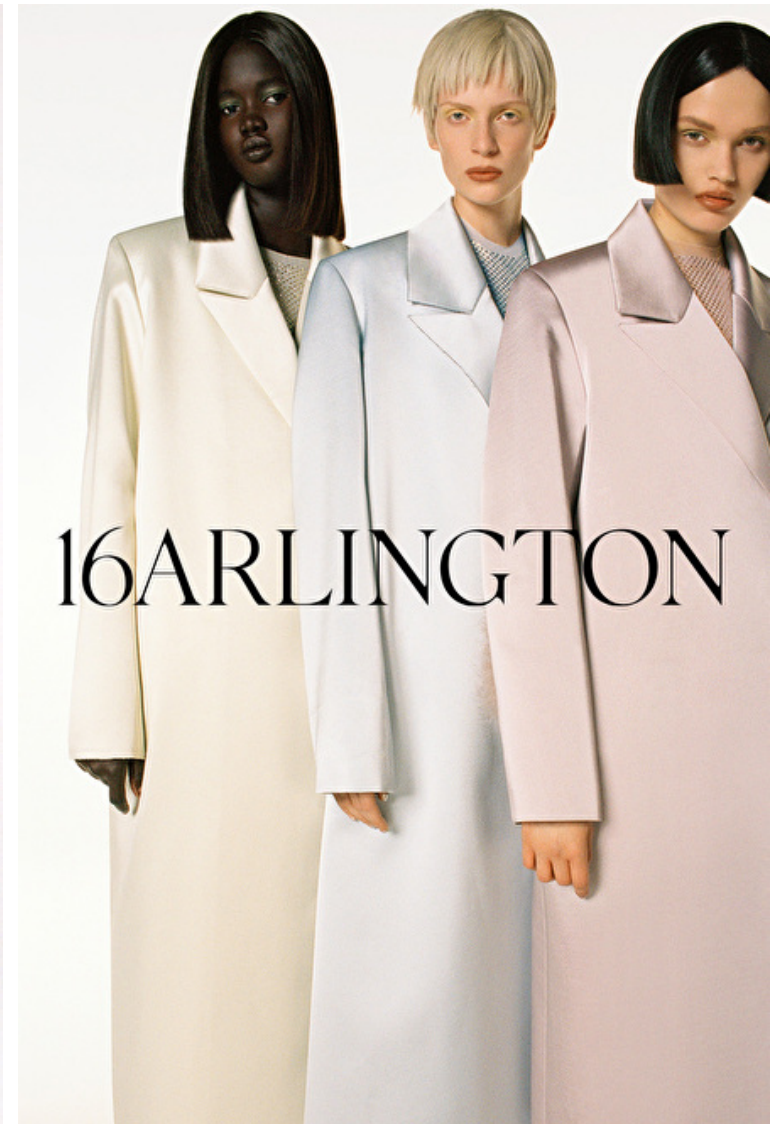

NYAKONG CHAN

Height 180cm / 5' 11.0"

Bust 82cm / 32.5"

Waist 57cm / 22.5"

Hips 88cm / 34.5"

Shoes EU/US/UK 40.5 / 9.5 / 7

Eyes Dark brown

Hair Black