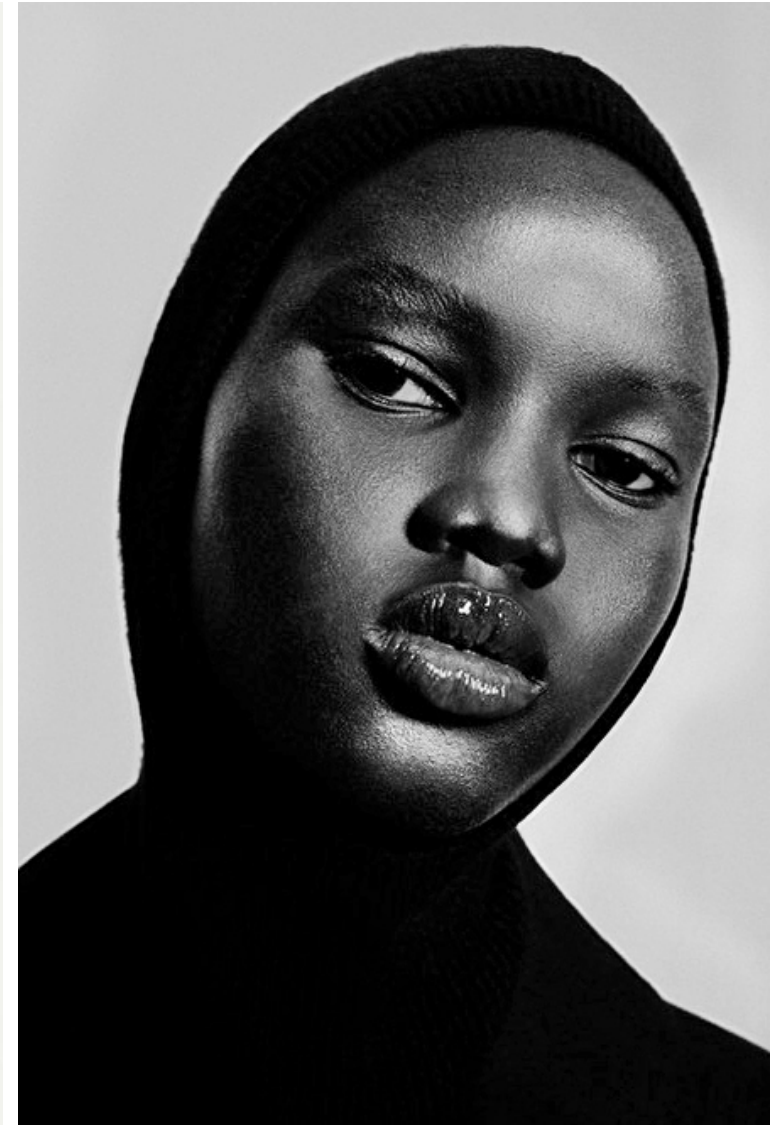

Select

MODEL MANAGEMENT

Via Giorgio Washington, 2, Milano, 20146, Lombardia, Italy

Phone: +39 02 89658300 Fax: +39 02 89658398 Email: info.milano@selectmodel.com Website: <https://www.selectmodel.com/>

NYAKONG CHAN

Height 181cm / 5' 11.5"

Bust 78cm / 30.5"

Waist 58cm / 23"

Hips 89cm / 35"

Shoes EU/US/UK 40.5 / 9.5 / 7

Eyes Dark brown

Hair Black