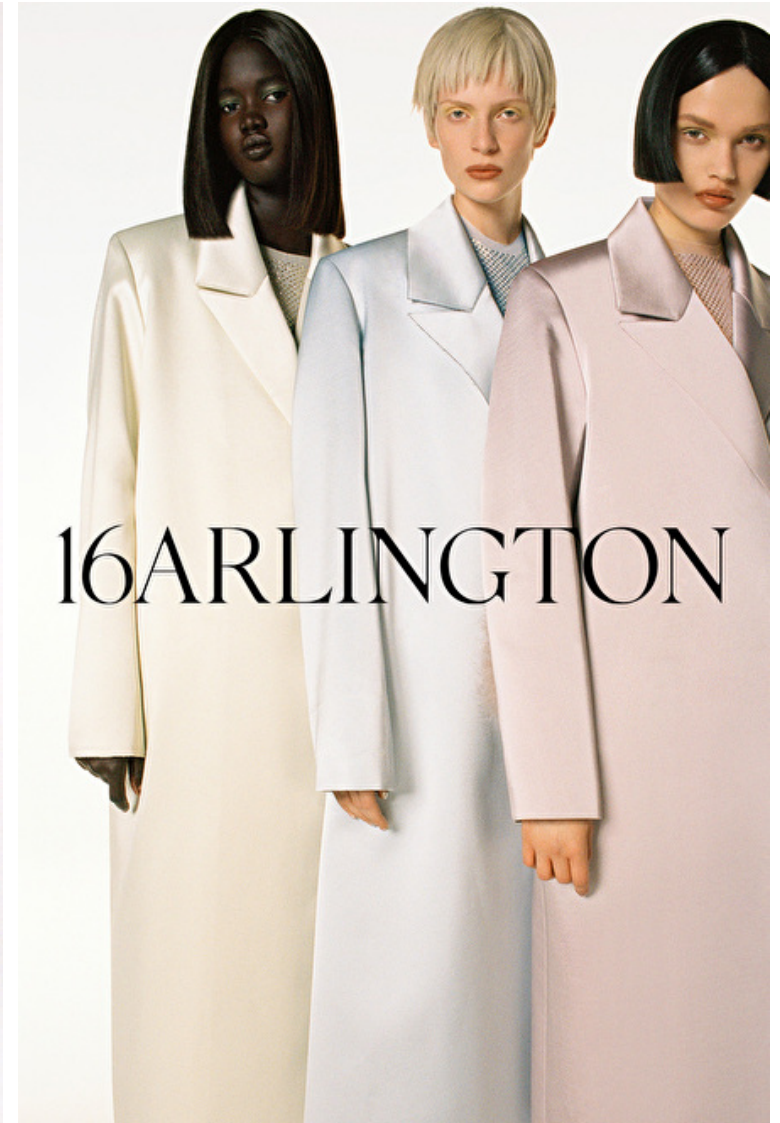

## NYAKONG CHAN

Height 181cm / 5' 11.5"

Bust 78cm / 30.5"

Waist 58cm / 23"

Hips 89cm / 35"

Shoes EU/US/UK 40.5 / 9.5 / 7

Eyes Dark brown

Hair Black