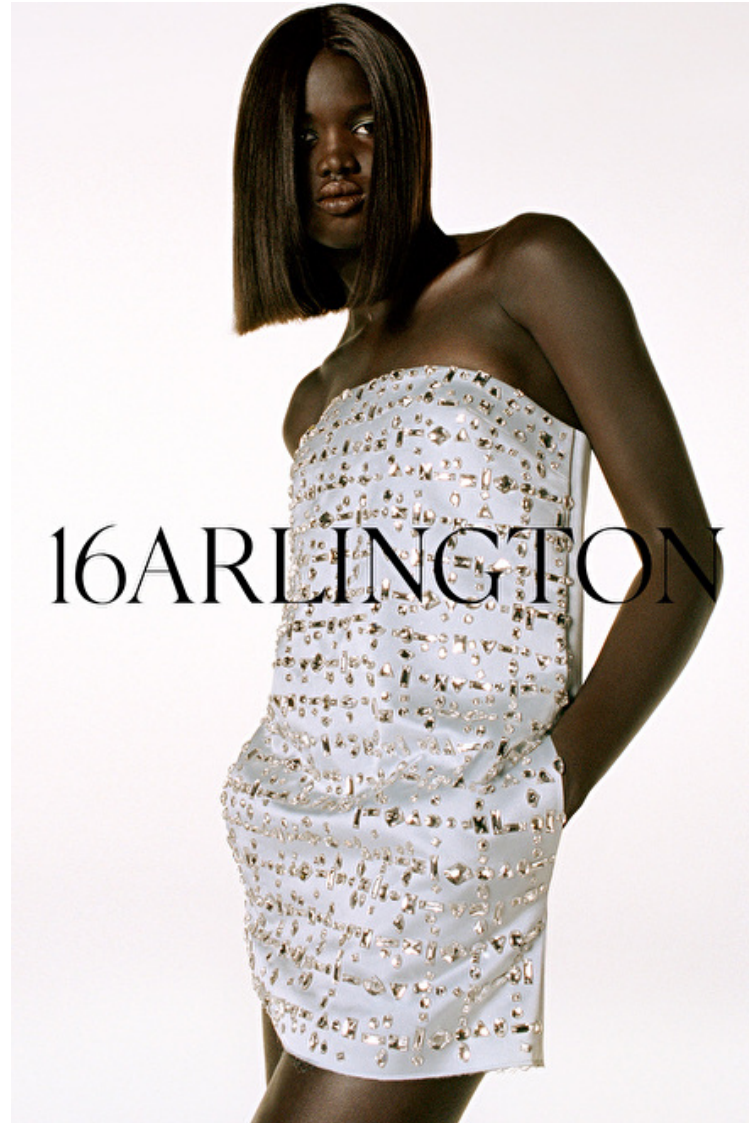

Nyakong Chan

Height 180cm / 5' 11.0"

Bust 76cm / 30"

Waist 56cm / 22"

Hips 86cm / 34"

Shoes EU/US/UK 40.5 / 9.5 / 7

Eyes Dark brown

Hair Black

16ARLINGTON