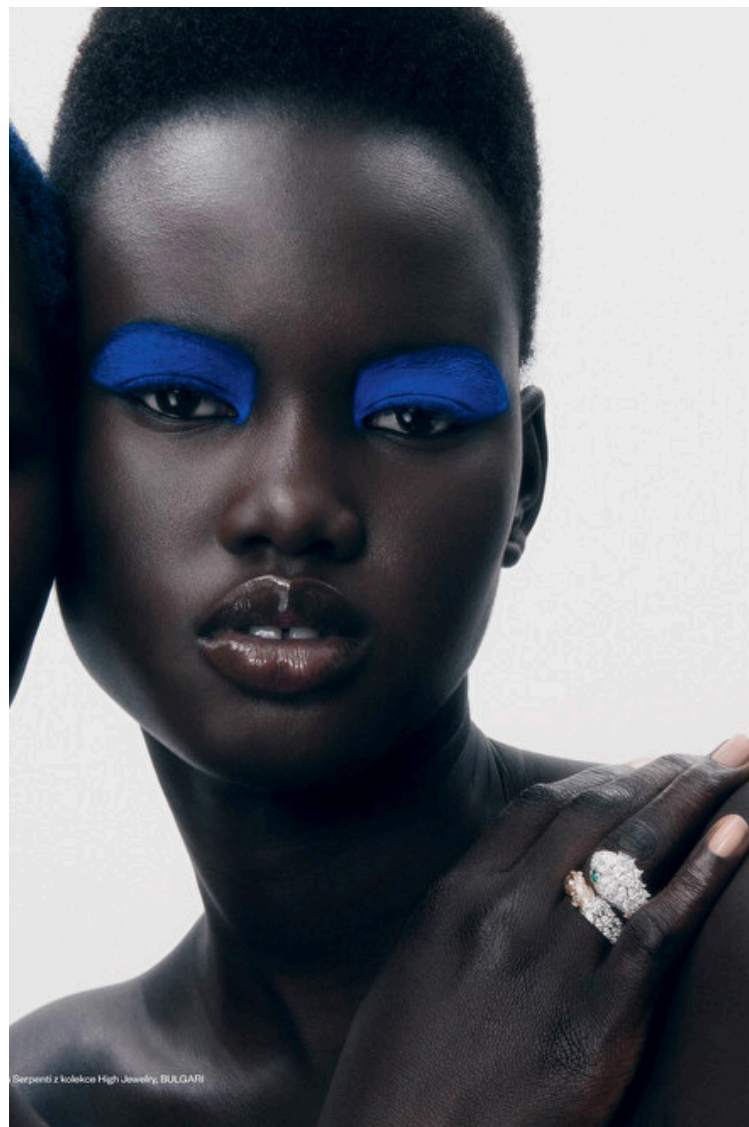

Select

MODEL MANAGEMENT

Via Giorgio Washington, 2, Milano, 20146, Lombardia, Italy

Phone: +39 02 89658300 Fax: +39 02 89658398 Email: info.milano@selectmodel.com Website: <https://www.selectmodel.com/>

NYAKONG CHAN

Height 180cm / 5' 11.0"

Bust 82cm / 32.5"

Waist 57cm / 22.5"

Hips 88cm / 34.5"

Shoes EU/US/UK 40.5 / 9.5 / 7

Eyes Dark brown

Hair Black