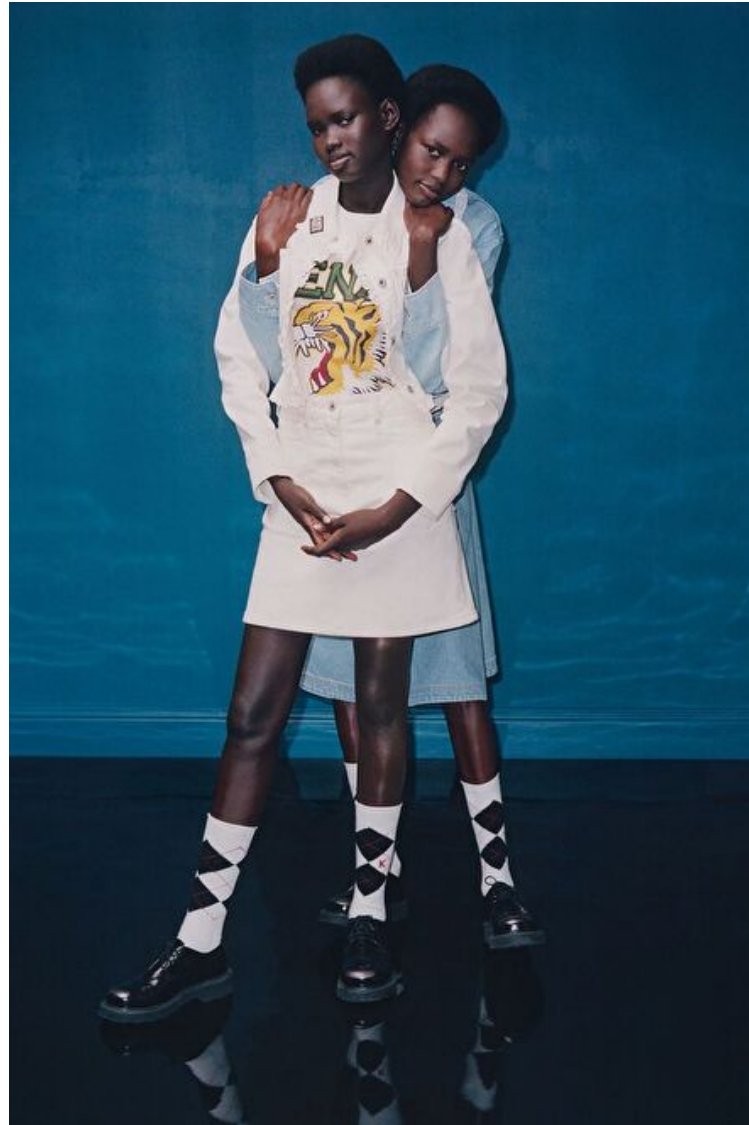

Nyakong Chan

Height 180cm / 5' 11.0"

Bust 76cm / 30"

Waist 56cm / 22"

Hips 86cm / 34"

Shoes EU/US/UK 40.5 / 9.5 / 7

Eyes Dark brown

Hair Black