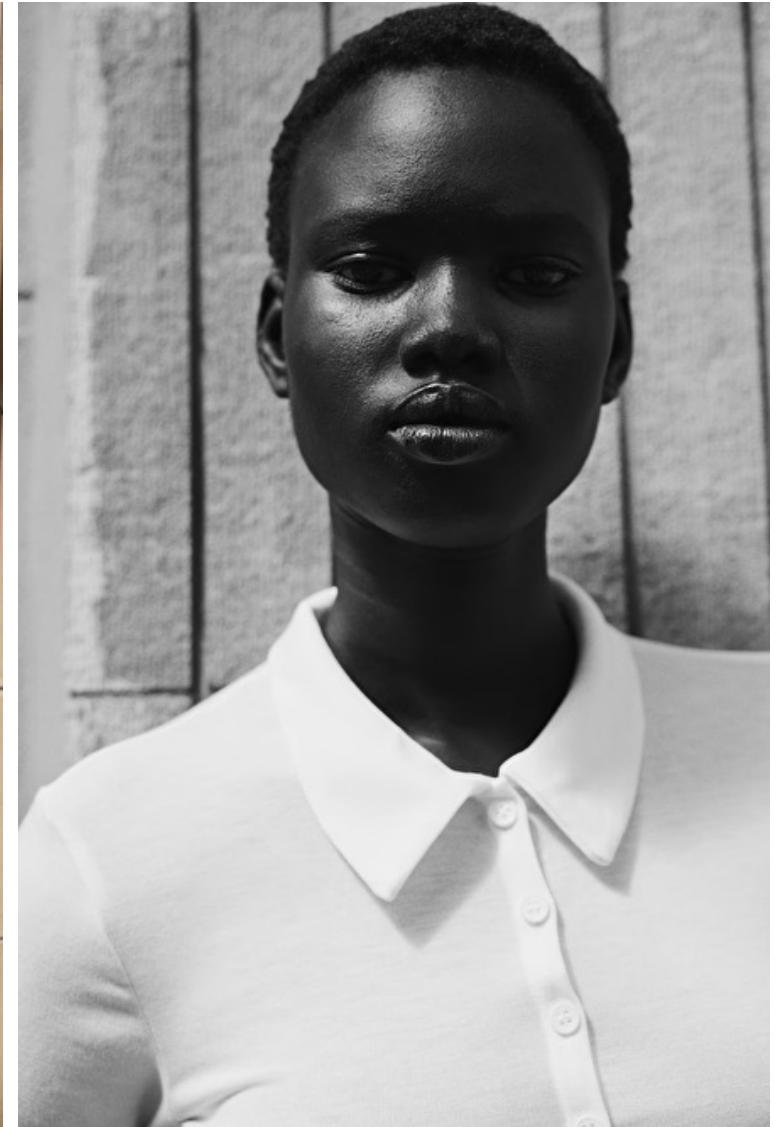

NYAKONG CHAN

Height 180cm / 5' 11.0"

Bust 82cm / 32.5"

Waist 57cm / 22.5"

Hips 88cm / 34.5"

Shoes EU/US/UK 40.5 / 9.5 / 7

Eyes Dark brown

Hair Black