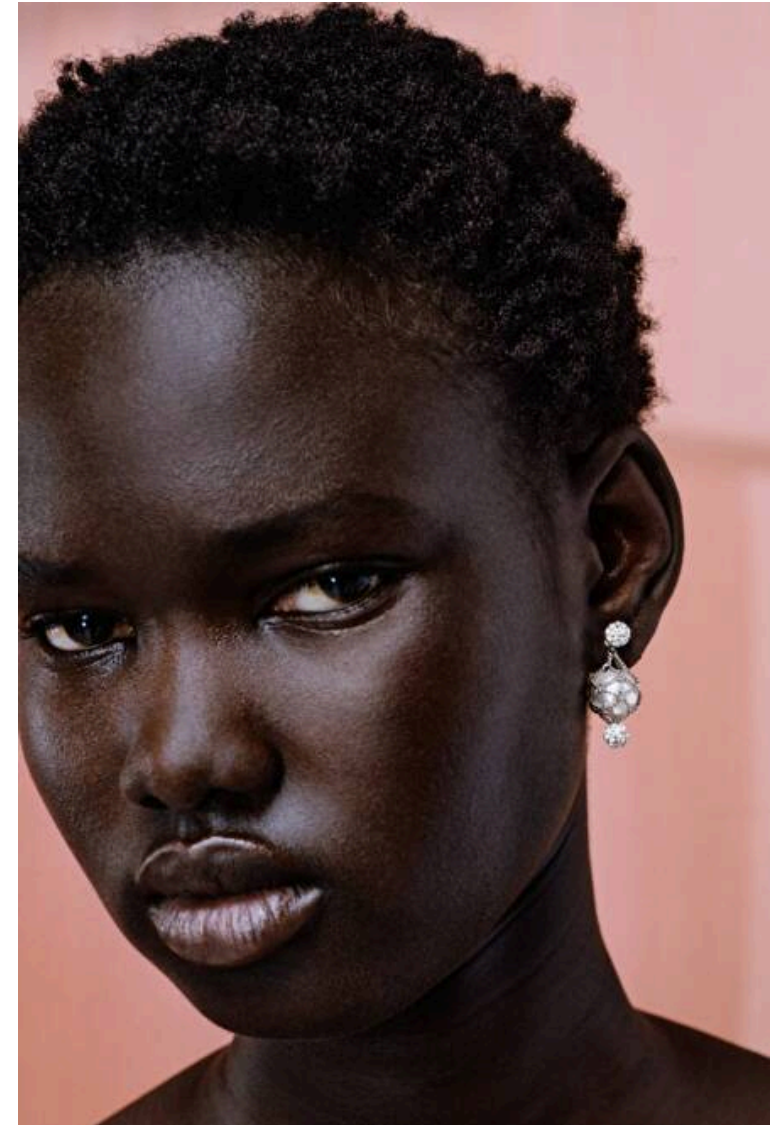

Bust 82cm / 32.5"

Waist 57cm / 22.5"

Hips 88cm / 34.5"

Shoes EU/US/UK 40.5 / 9.5 / 7

Eyes Dark brown

Hair Black

GIVENCHY

SPRING 2024 WOMEN'S PRE-COLLECTION
DIRECTEUR ARTISTIQUE MATTHEW M. WILLIAMS
SHOT BY TYLER MITCHELL
STYLED BY LAETITIA GIMENEZ