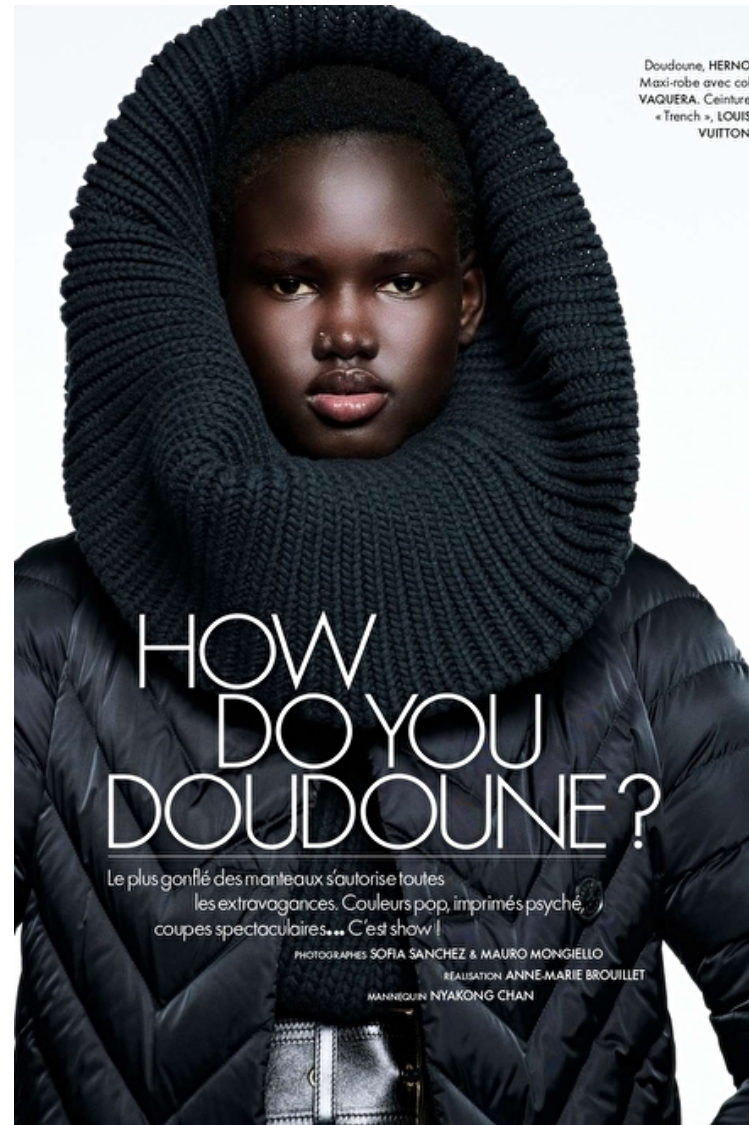

Height 181cm / 5' 11.5"

Bust 81cm / 32"

Waist 60cm / 23.5"

Hips 92cm / 36"

Shoes EU/US/UK 40.5 / 9.5 / 7

Eyes Dark brown

Hair Black

NYAKONG CHAN