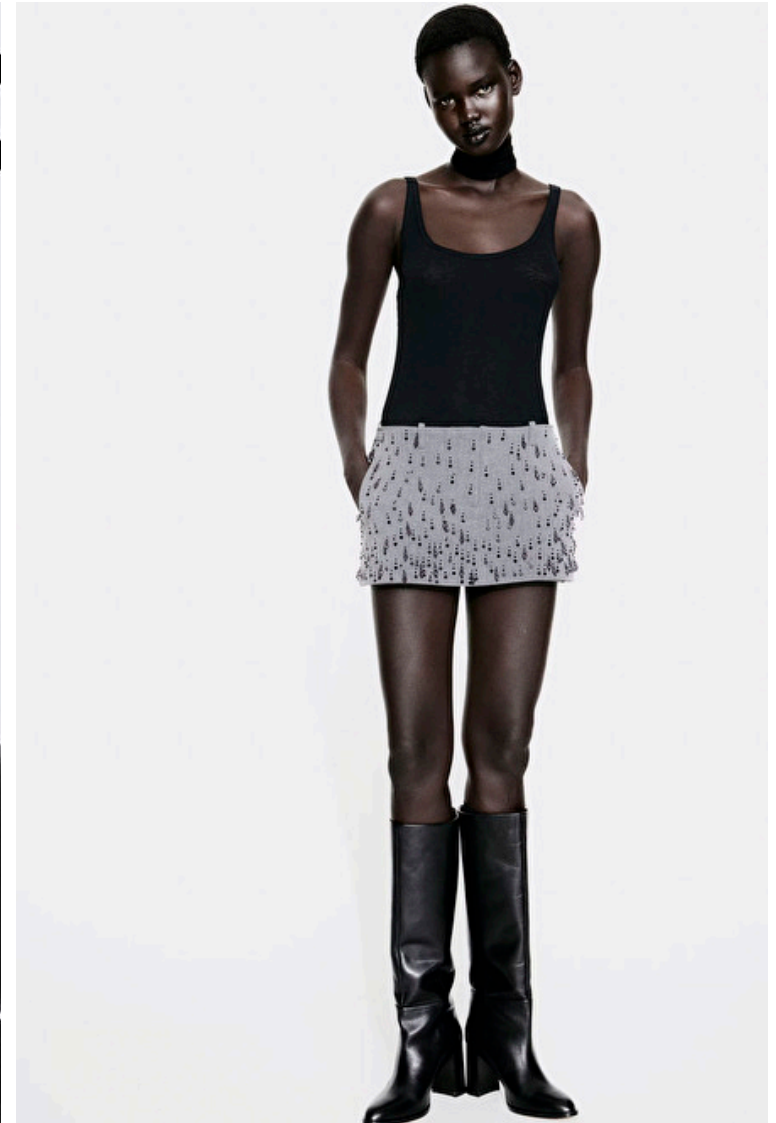

Height 181cm / 5' 11.5"

Bust 78cm / 30.5"

Waist 58cm / 23"

Hips 89cm / 35"

Shoes EU/US/UK 40.5 / 9.5 / 7

Eyes Dark brown

Hair Black

NYAKONG CHAN