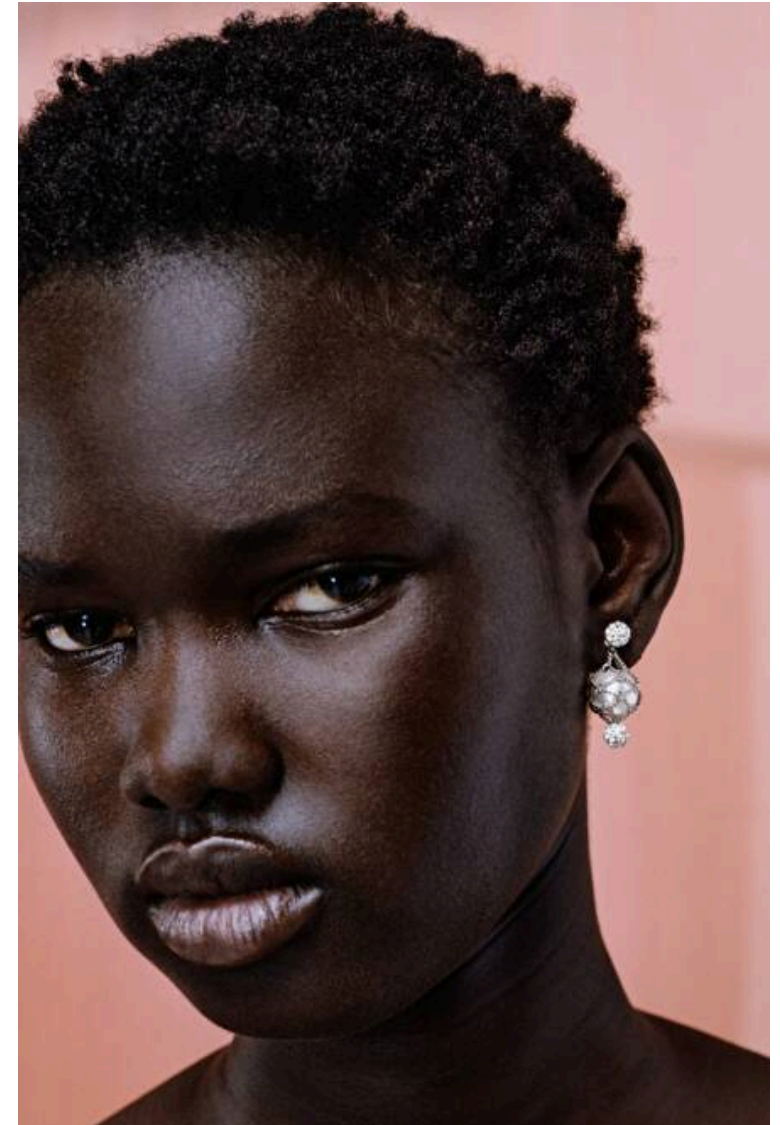

NYAKONG CHAN

Height 181cm / 5' 11.5"

Bust 78cm / 30.5"

Waist 58cm / 23"

Hips 89cm / 35"

Shoes EU/US/UK 40.5 / 9.5 / 7

Eyes Dark brown

Hair Black

GIVENCHY

SPRING 2024 WOMEN'S PRE-COLLECTION
DIRECTEUR ARTISTIQUE MATTHEW M. WILLIAMS
SHOT BY TYLER MITCHELL
STYLED BY LAETITIA GIMENEZ