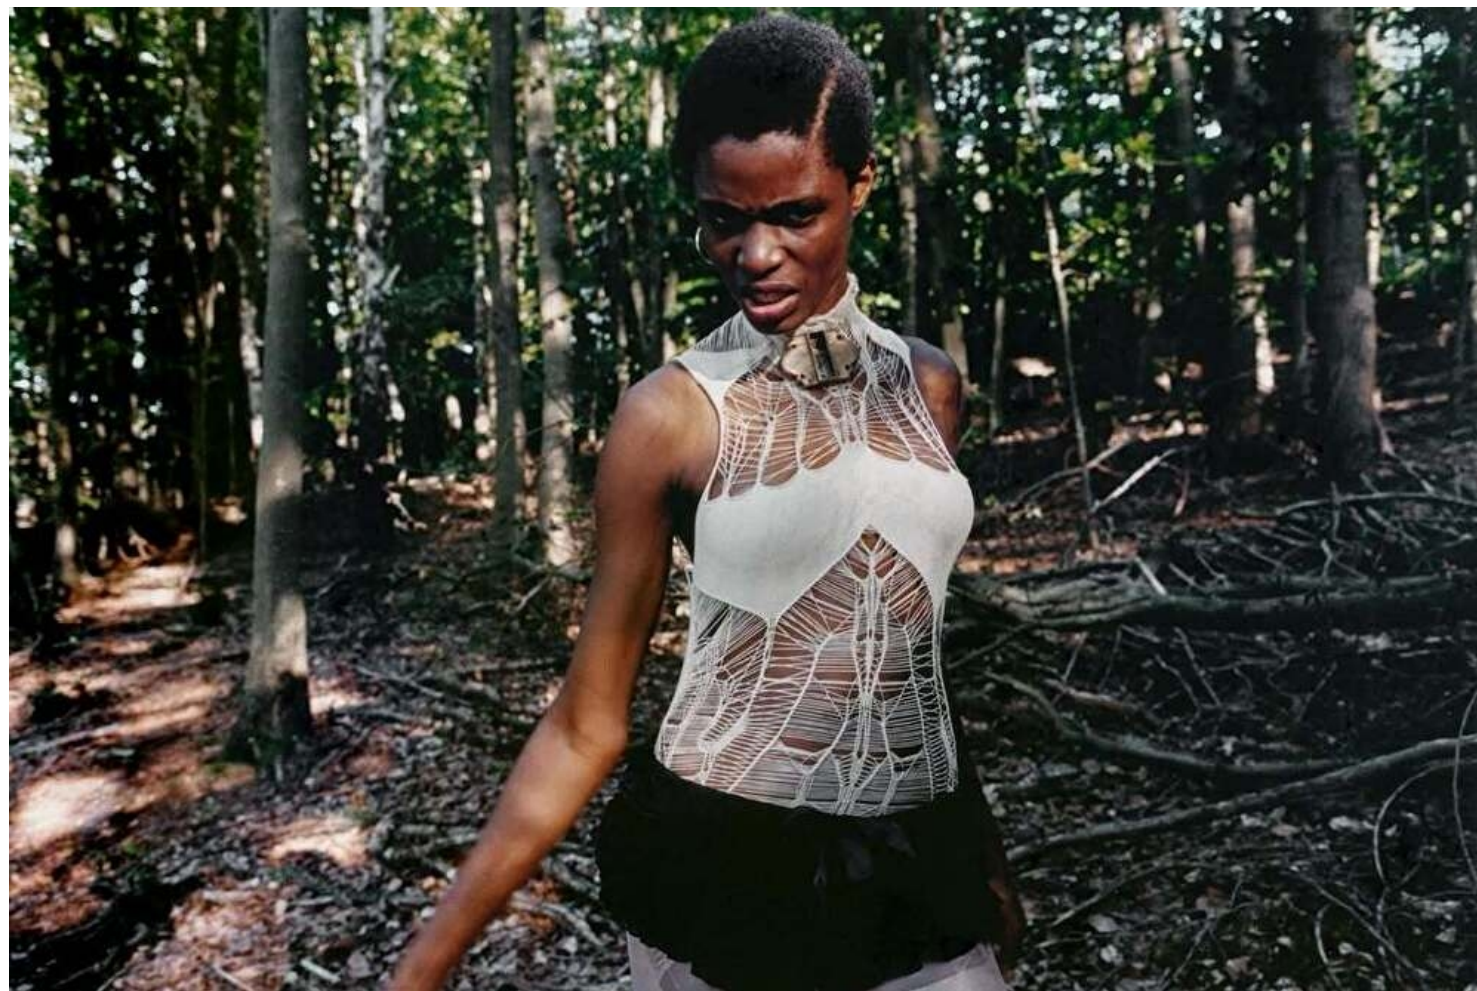

Height 180cm / 5' 11.0"

Bust 76cm / 30"

Waist 60cm / 23.5"

Hips 88cm / 34.5"

Shoes EU/US/UK 41 / 9.5 / 8

Eyes Black

Hair Black

Onyinyechi Chijioke