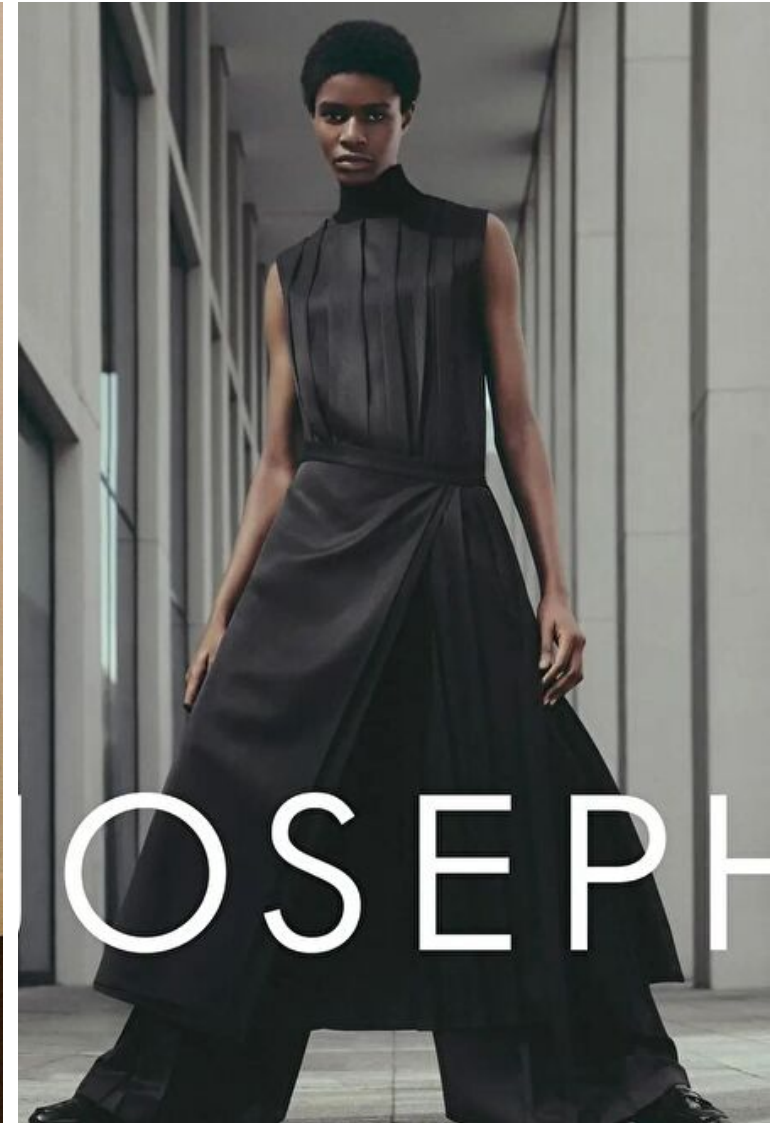

## Onyinyechi Chijioke

Height 180cm / 5' 11.0"

Bust 76cm / 30"

Waist 60cm / 23.5"

Hips 88cm / 34.5"

Shoes EU/US/UK 41 / 9.5 / 8

Eyes Black

Hair Black