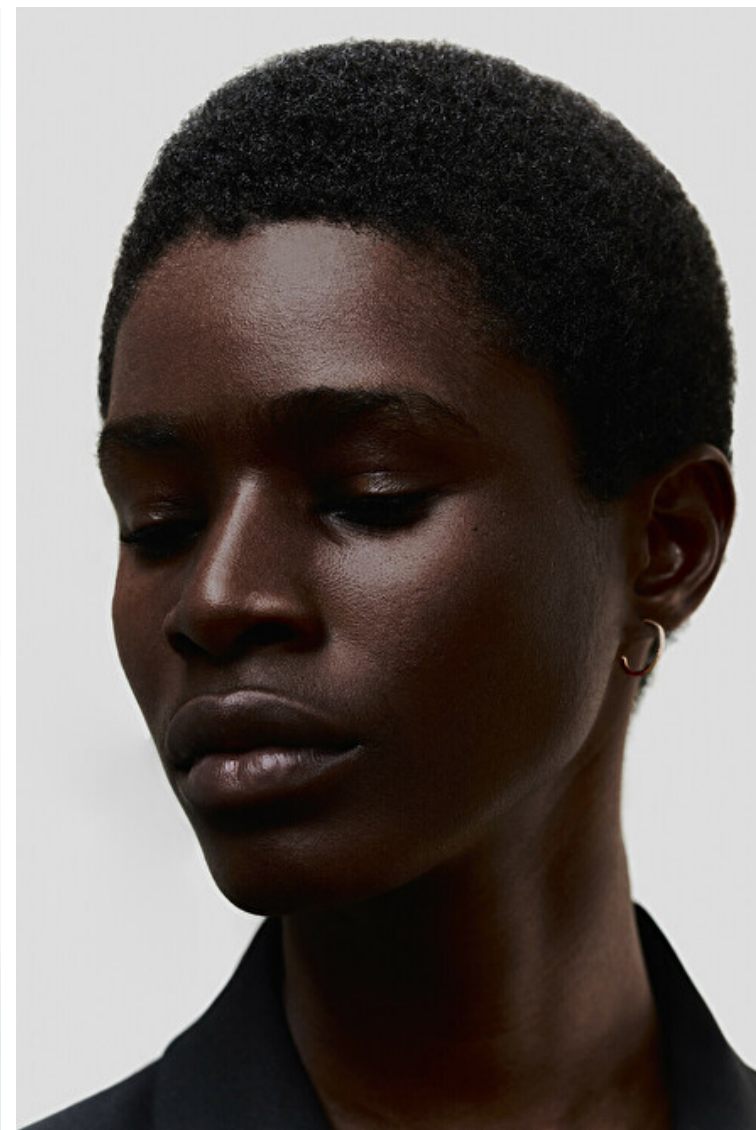

## Onyinyechi Chijioke

Height 180cm / 5' 11.0"

Bust 76cm / 30"

Waist 60cm / 23.5"

Hips 88cm / 34.5"

Shoes EU/US/UK 41 / 9.5 / 8

Eyes Black

Hair Black