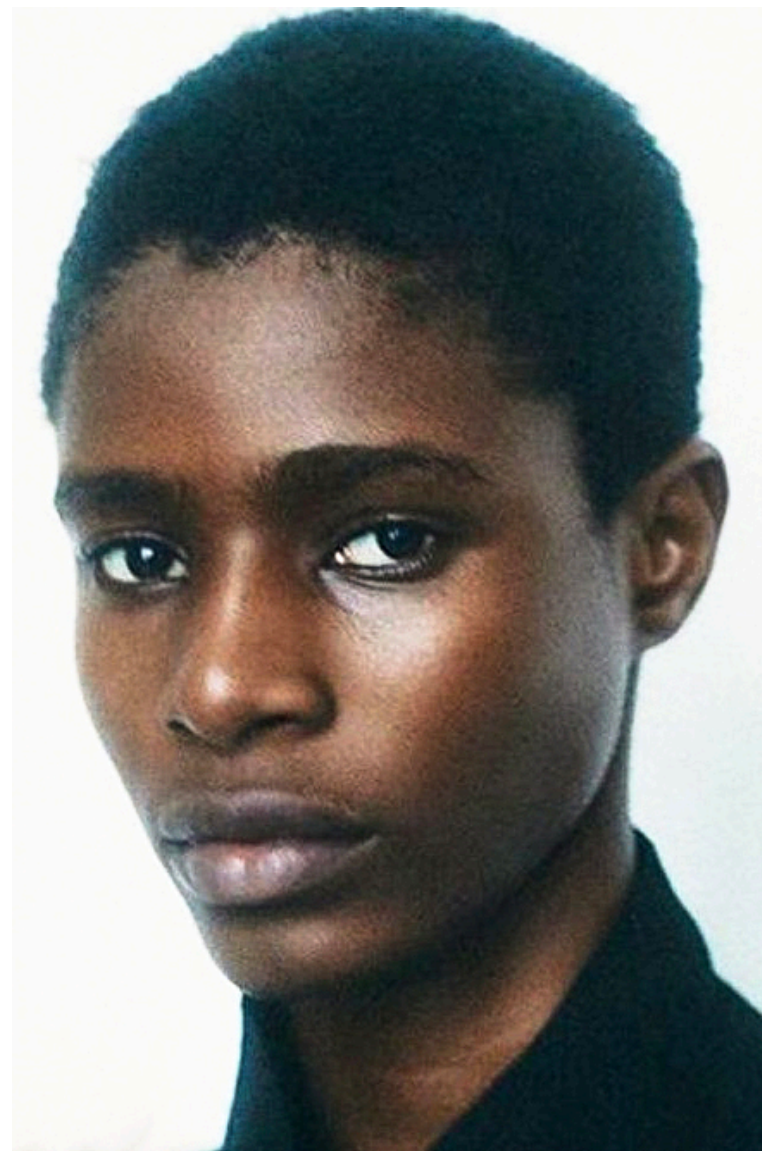

Onyinyechi Chijioke

Height 180cm / 5' 11.0"

Bust 76cm / 30"

Waist 60cm / 23.5"

Hips 88cm / 34.5"

Shoes EU/US/UK 41 / 9.5 / 8

Eyes Black

Hair Black