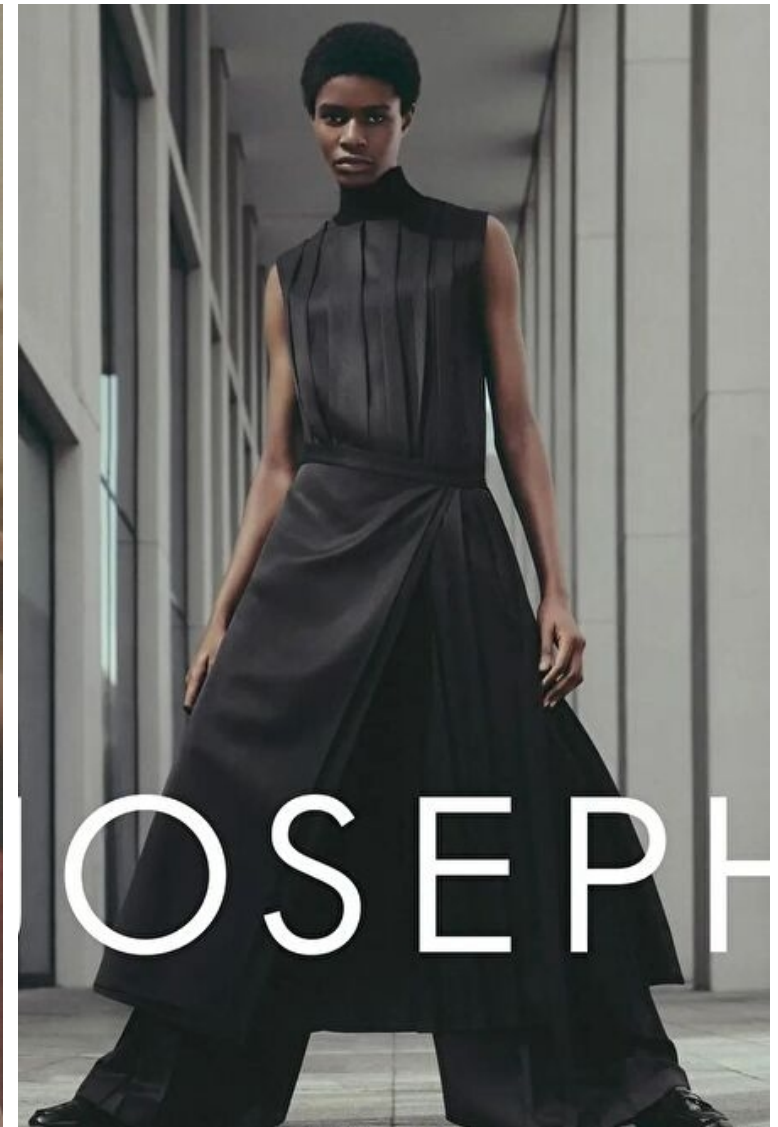

Height 180cm / 5' 11.0"

Bust 76cm / 30"

Waist 60cm / 23.5"

Hips 88cm / 34.5"

Shoes EU/US/UK 41 / 9.5 / 8

Eyes Black

Hair Black

Onyinyechi Chijioke