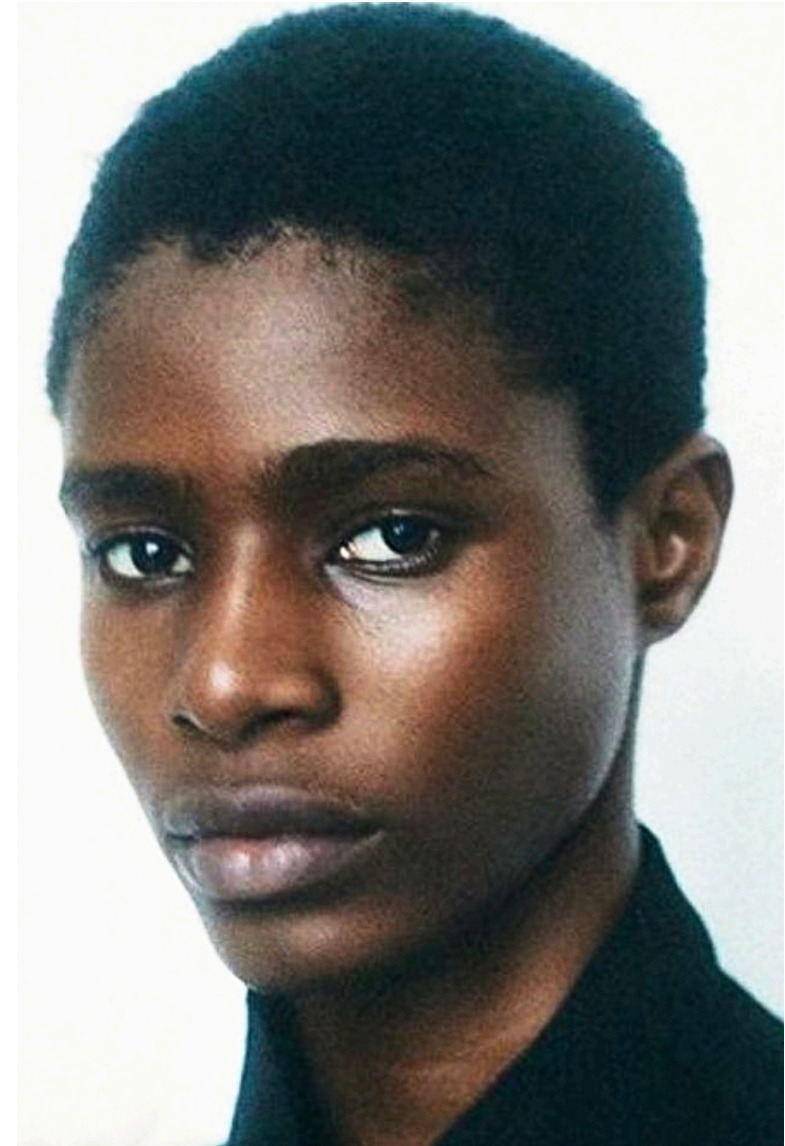

## Onyinyechi Chijioke

Height 180cm / 5' 11.0"

Bust 76cm / 30"

Waist 60cm / 23.5"

Hips 88cm / 34.5"

Shoes EU/US/UK 41 / 9.5 / 8

Eyes Black

Hair Black