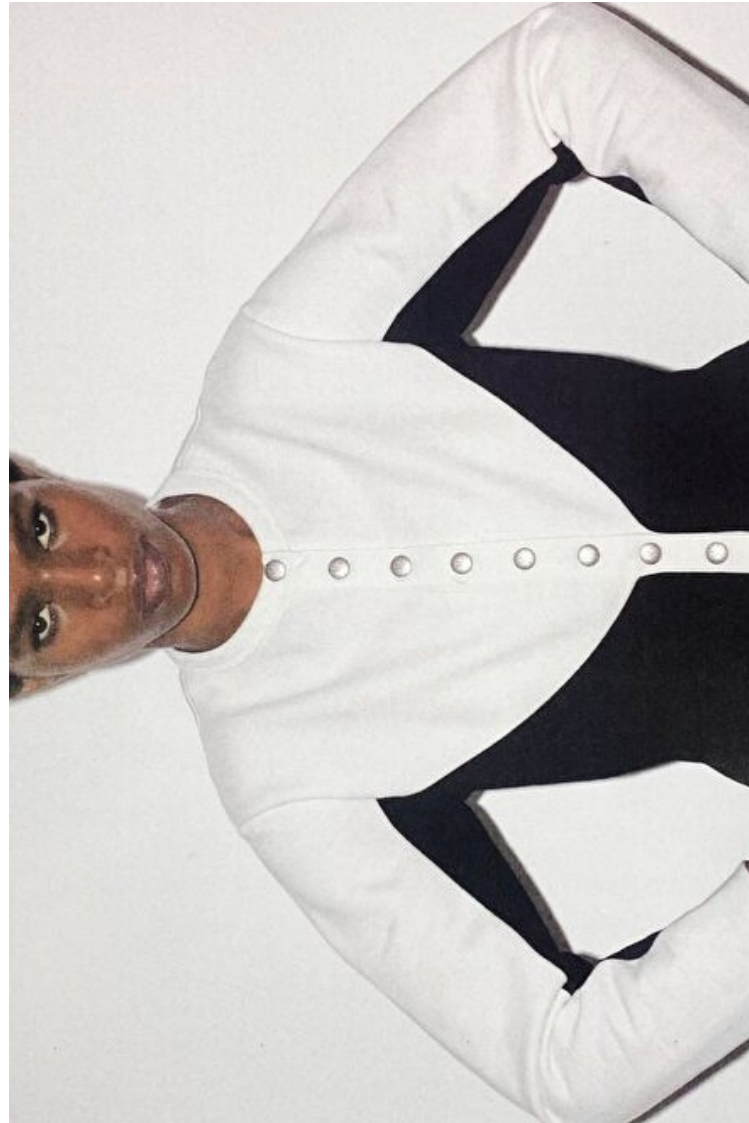

Onyinyechi Chijioke

Height 180cm / 5' 11.0"

Bust 76cm / 30"

Waist 60cm / 23.5"

Hips 88cm / 34.5"

Shoes EU/US/UK 41 / 9.5 / 8

Eyes Black

Hair Black