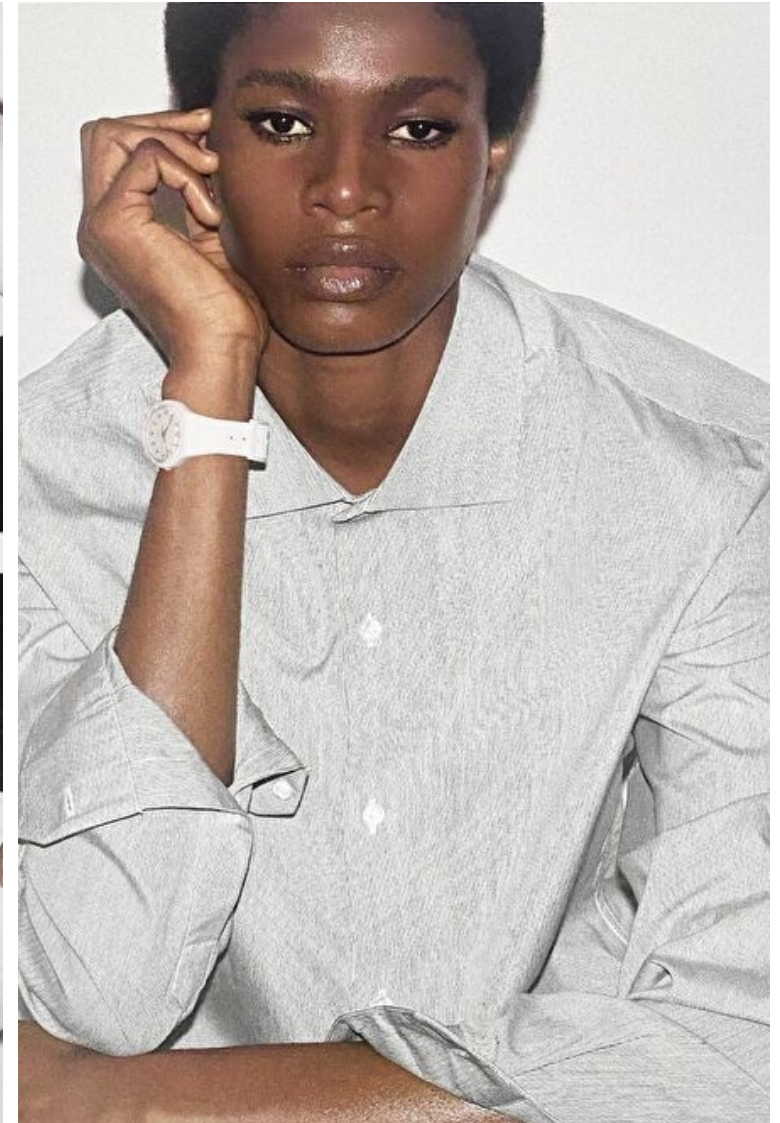

Onyinyechi Chijioke

Height 180cm / 5' 11.0"

Bust 76cm / 30"

Waist 60cm / 23.5"

Hips 88cm / 34.5"

Shoes EU/US/UK 41 / 9.5 / 8

Eyes Black

Hair Black