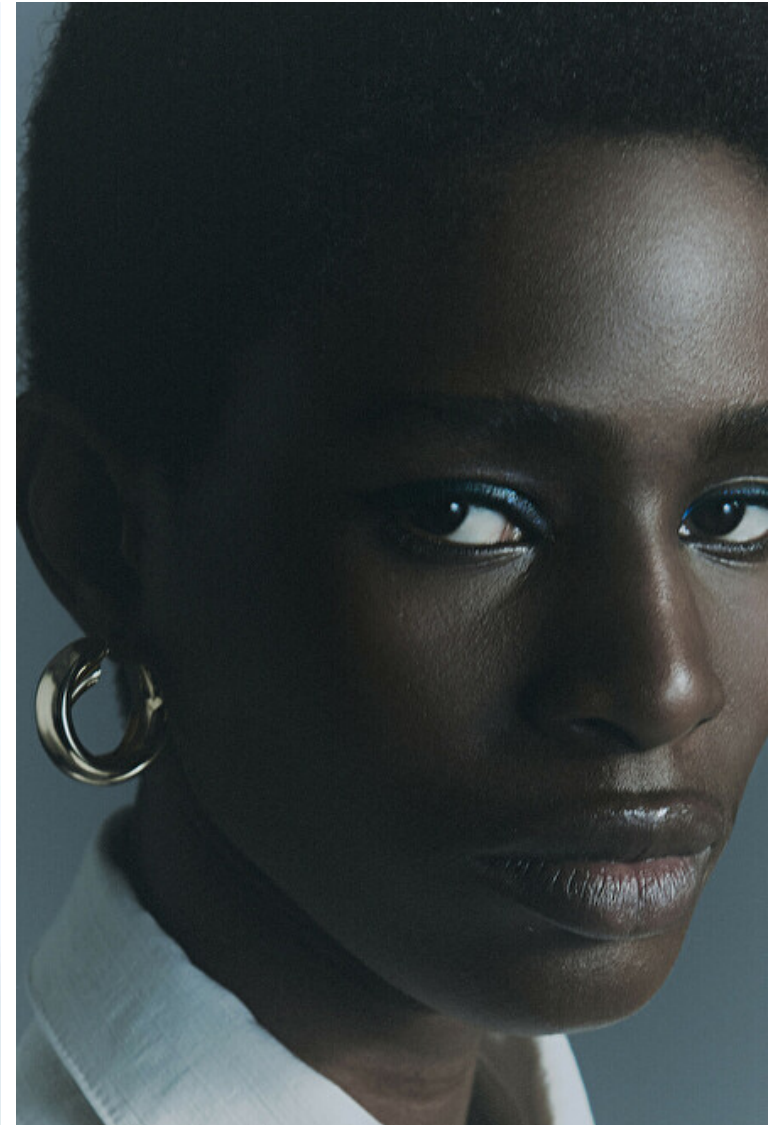

Onyinyechi Chijioke

Height 180cm / 5' 11.0"

Bust 76cm / 30"

Waist 60cm / 23.5"

Hips 88cm / 34.5"

Shoes EU/US/UK 41 / 9.5 / 8

Eyes Black

Hair Black