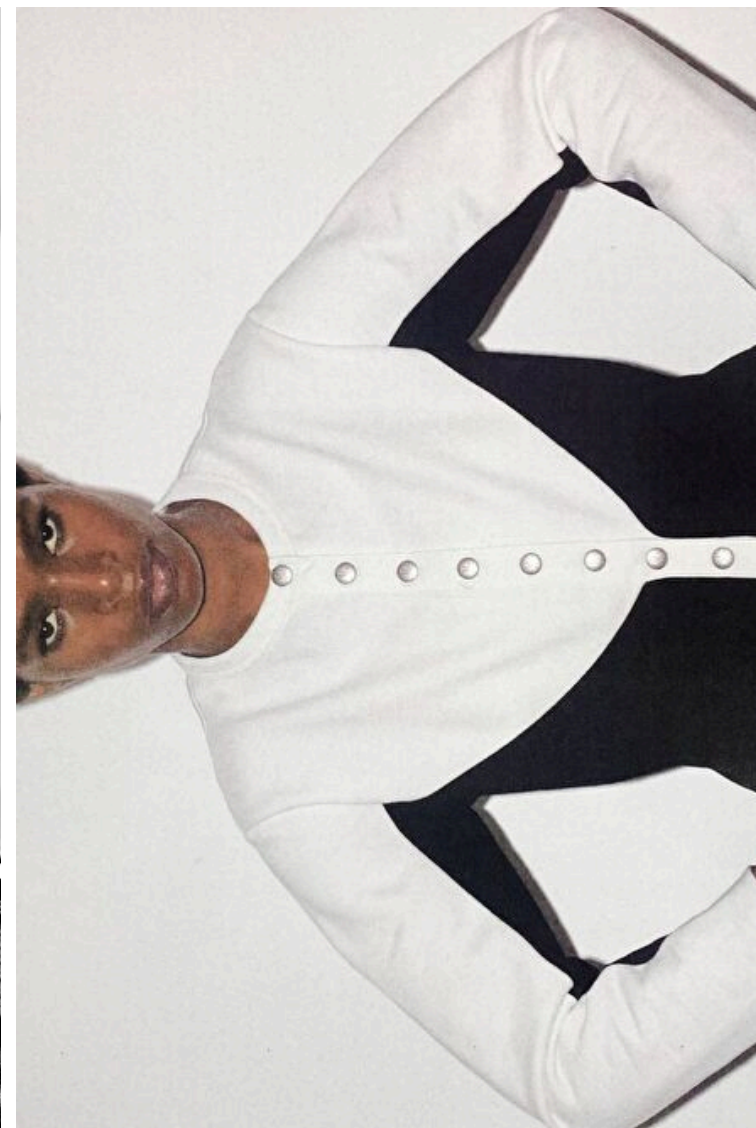

Onyinyechi Chijioke

Height 180cm / 5' 11.0"

Bust 76cm / 30"

Waist 60cm / 23.5"

Hips 88cm / 34.5"

Shoes EU/US/UK 41 / 9.5 / 8

Eyes Black

Hair Black