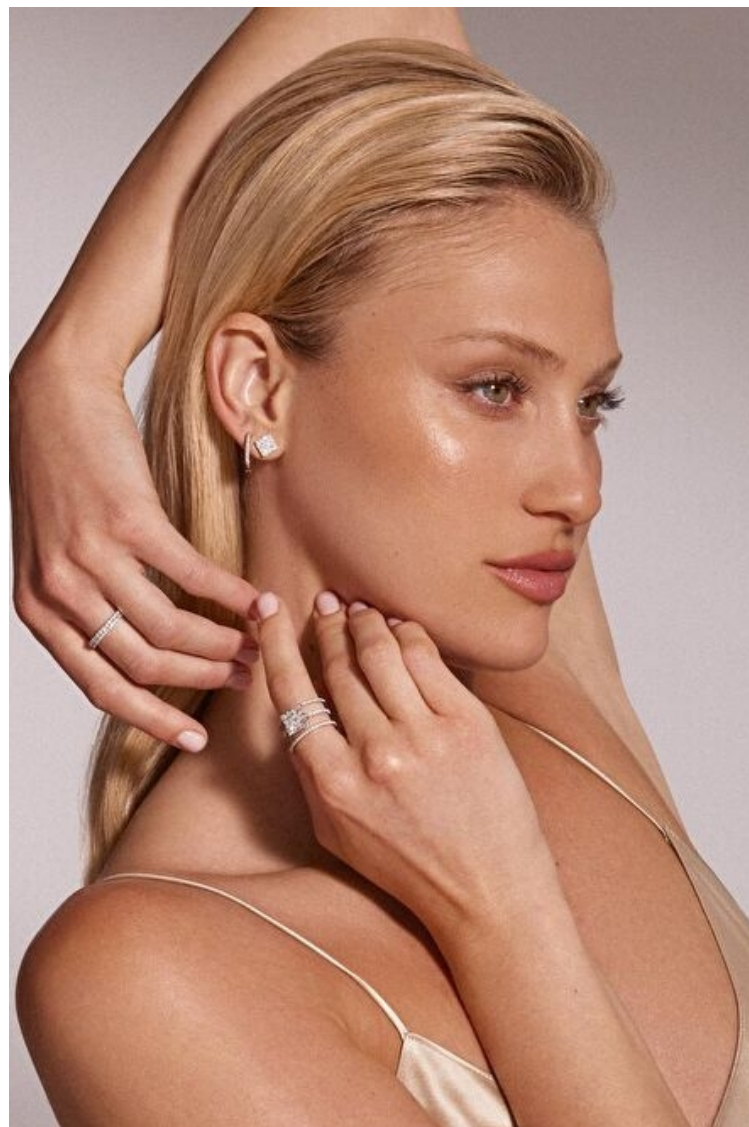

Orian Ichaki

Height 176cm / 5' 9.5"

Bust 83cm / 32.5"

Waist 62cm / 24.5"

Hips 92cm / 36"

Shoes EU/US/UK 39 / 8 / 6

Hair Blond

Eyes Green