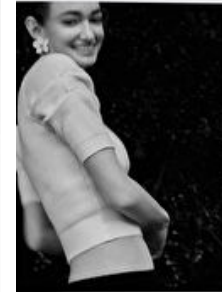

Select

MODEL MANAGEMENT

Via Giorgio Washington, 2, Milano, 20146, Lombardia, Italy

Phone: +39 02 89658300 Fax: +39 02 89658398 Email: info.milano@selectmodel.com Website: <https://www.selectmodel.com/>

Paige

Height 178cm / 5' 10.0"

Bust 78cm / 30.5"

Waist 60cm / 23.5"

Hips 89cm / 35"

Shoes EU/US/UK 39.5 / 8.5 / 6

Eyes Hazel

Hair Light brown