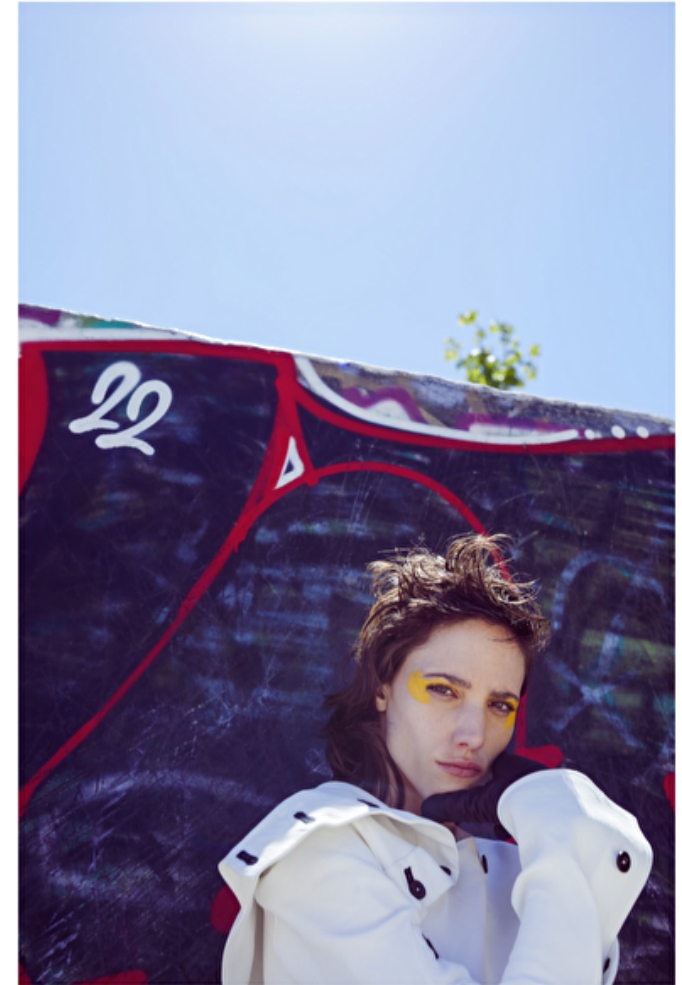

## Paula Sanz

Height 175cm / 5' 9.0"

Bust 84cm / 33"

Waist 64cm / 25"

Hips 90cm / 35.5"

Shoes EU/US/UK 39.5 / 8.5 / 6

Eyes Brown

Hair Brown