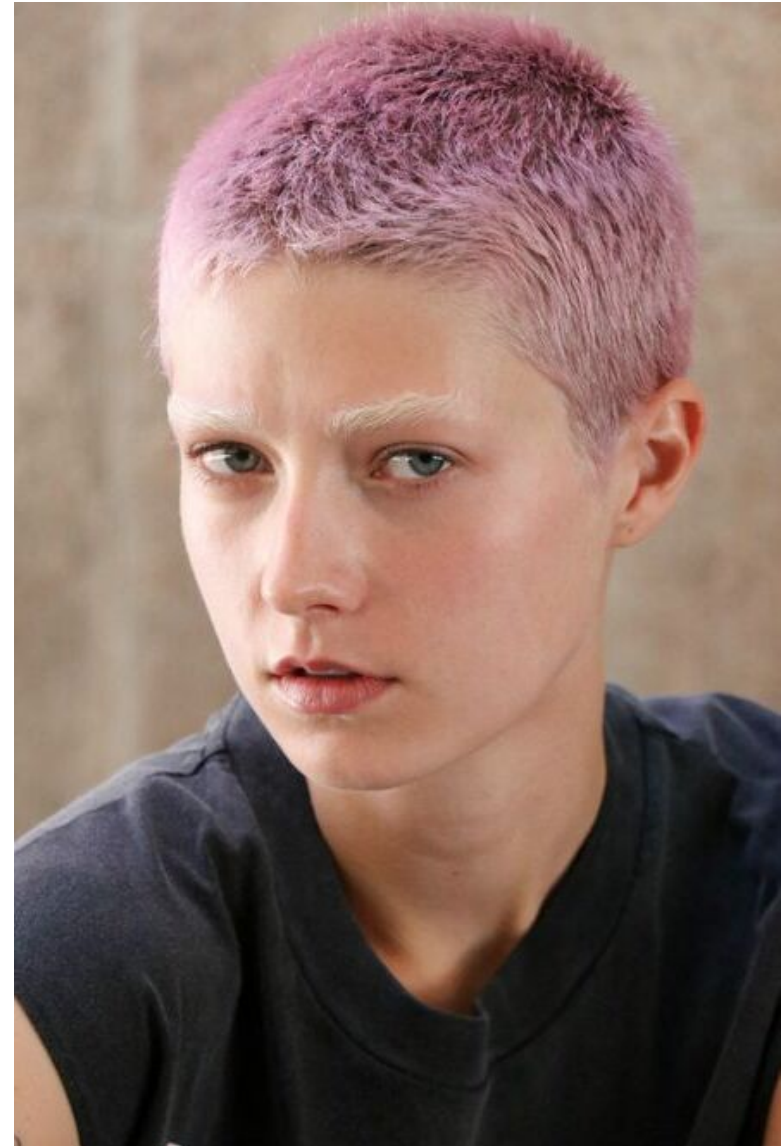

Phelix

Height 180cm / 5' 11.0"

Bust 81cm / 32"

Waist 64cm / 25"

Hips 89cm / 35"

Shoes EU/US/UK 42.5 / 11 / 9

Eyes Blue green

Hair Platinum blond