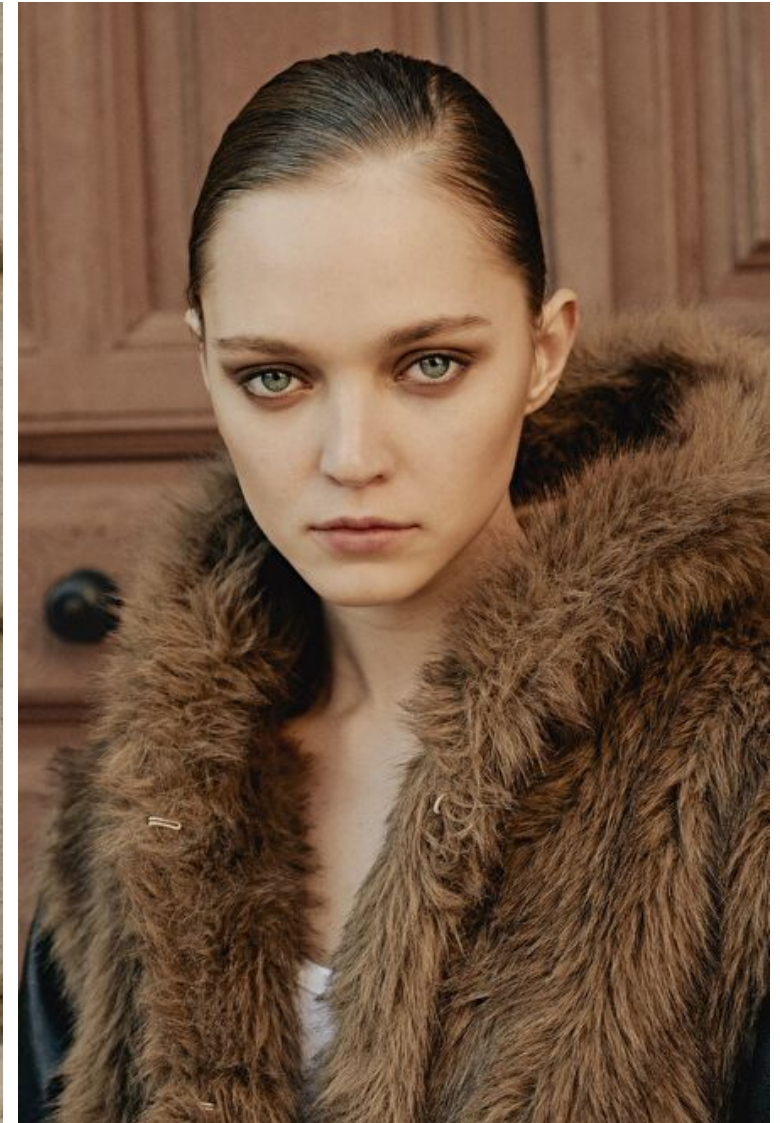

Height 175cm / 5' 9.0"

Bust 78cm / 30.5"

Waist 61cm / 24"

Hips 90cm / 35.5"

Shoes EU/US/UK 40 / 9 / 7

Eyes Blue

Hair Dark blond

Select