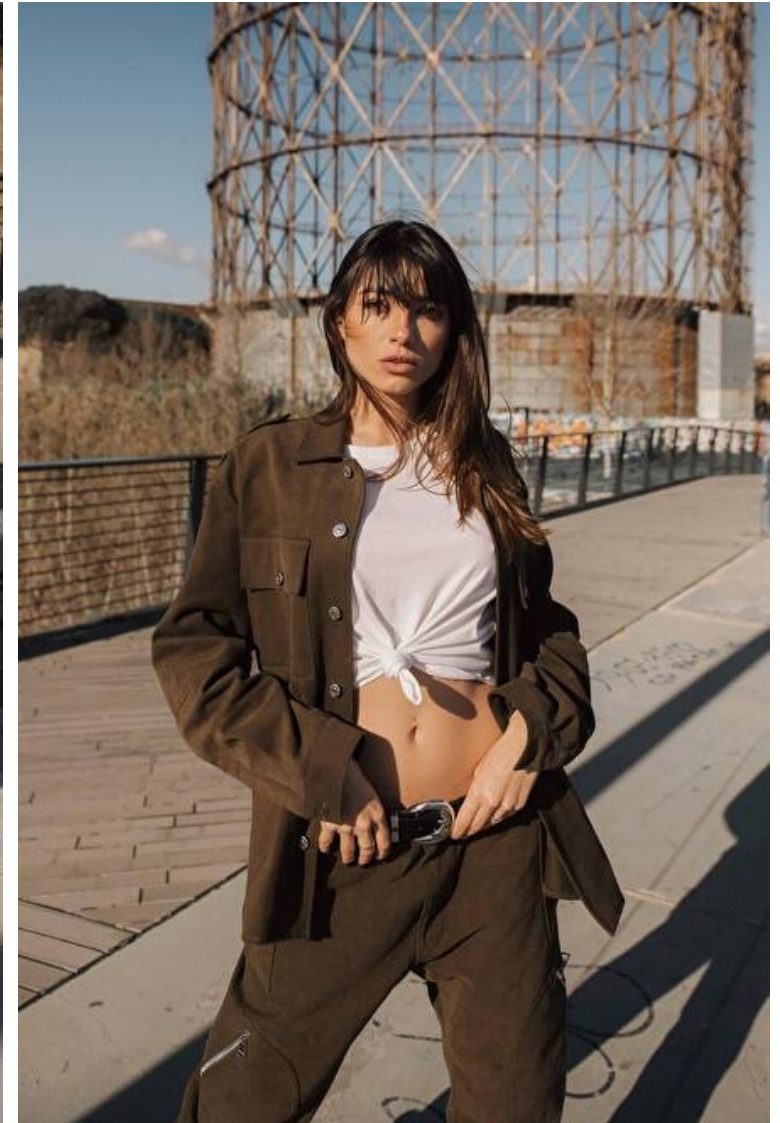

Rebecca Staffelli

Height 175cm / 5' 9.0"

Bust 85cm / 33.5"

Waist 60cm / 23.5"

Hips 90cm / 35.5"

Shoes EU/US/UK 39 / 8 / 6

Eyes Brown

Hair Brown

Cup C