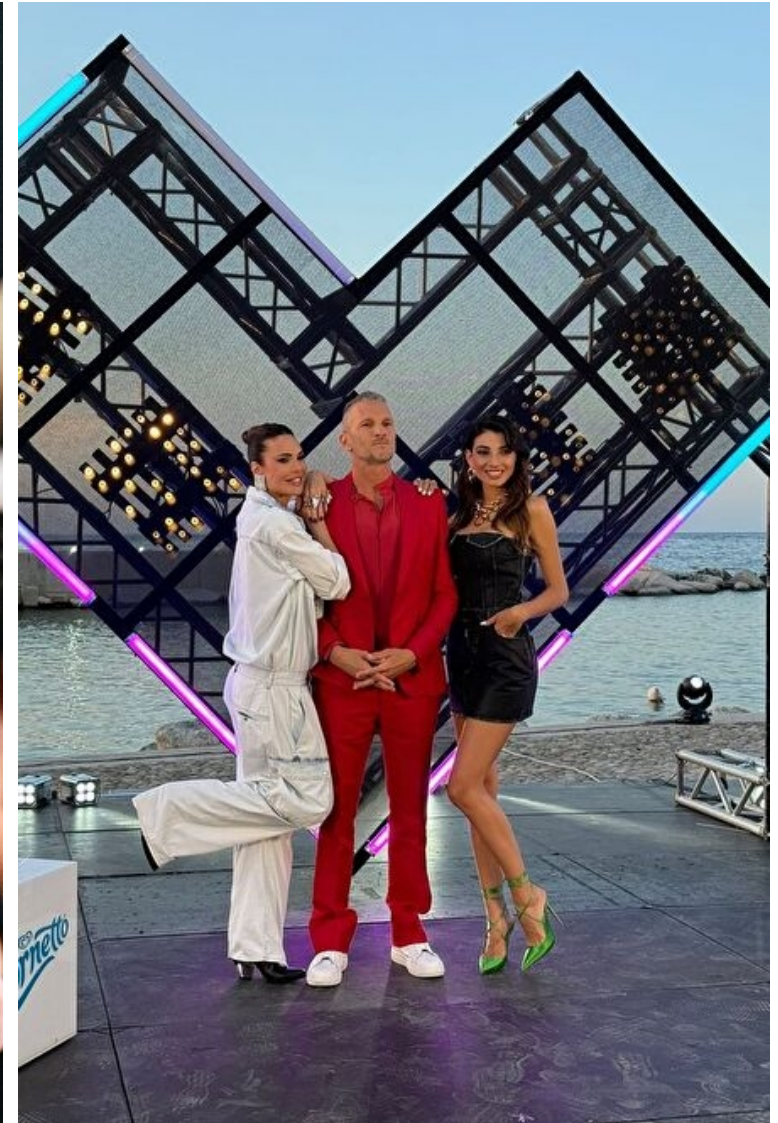

Rebecca Staffelli

Height 175cm / 5' 9.0"

Bust 85cm / 33.5"

Waist 60cm / 23.5"

Hips 90cm / 35.5"

Shoes EU/US/UK 39 / 8 / 6

Eyes Brown

Hair Brown

Height 175cm / 5' 9.0"

Bust 85cm / 33.5"

Waist 60cm / 23.5"

Hips 90cm / 35.5"

Shoes EU/US/UK 39 / 8 / 6

Eyes Brown

Hair Brown

Cup C