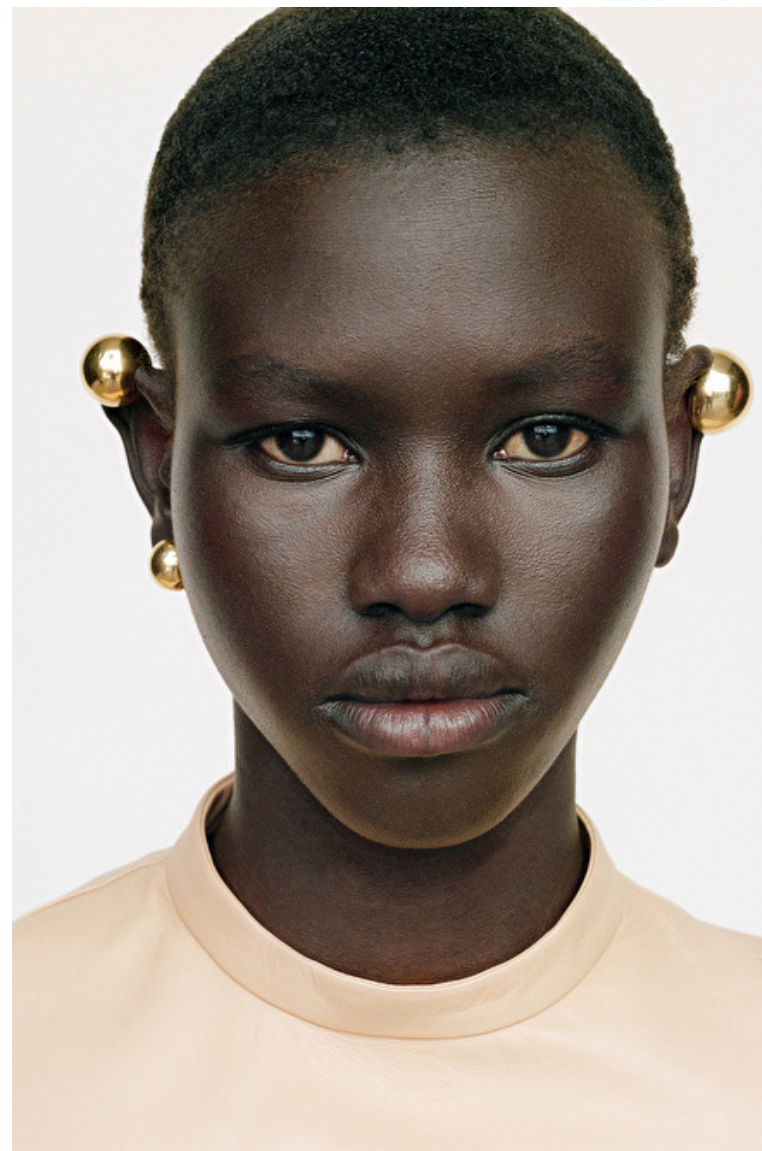

REJOICE CHUOL

Height 180cm / 5' 11.0"

Bust 75cm / 29.5"

Waist 59cm / 23"

Hips 87cm / 34.5"

Shoes EU/US/UK 40 / 9 / 7

Eyes Brown

Hair Black

Height 180cm / 5' 11.0"

Bust 75cm / 29.5"

Waist 59cm / 23"

Hips 87cm / 34.5"

Shoes EU/US/UK 40 / 9 / 7

Eyes Brown

Hair Black

Select