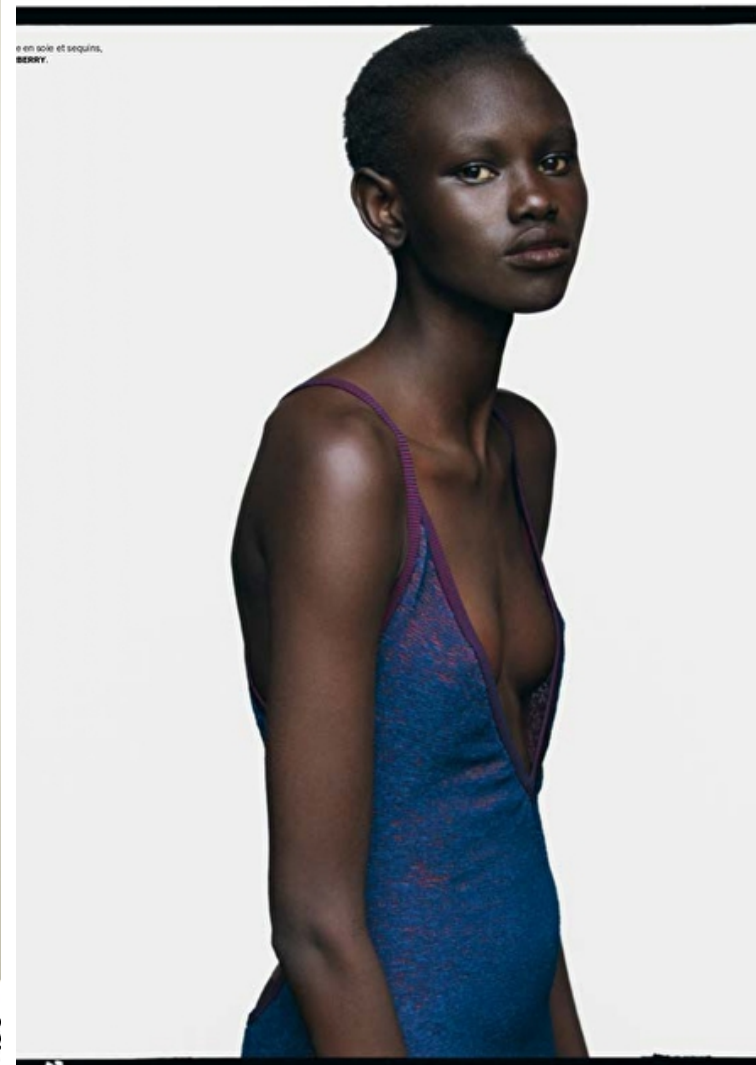

Height 180cm / 5' 11.0"

Bust 75cm / 29.5"

Waist 59cm / 23"

Hips 87cm / 34.5"

Shoes EU/US/UK 40 / 9 / 7

Eyes Brown

Hair Black

PRADA