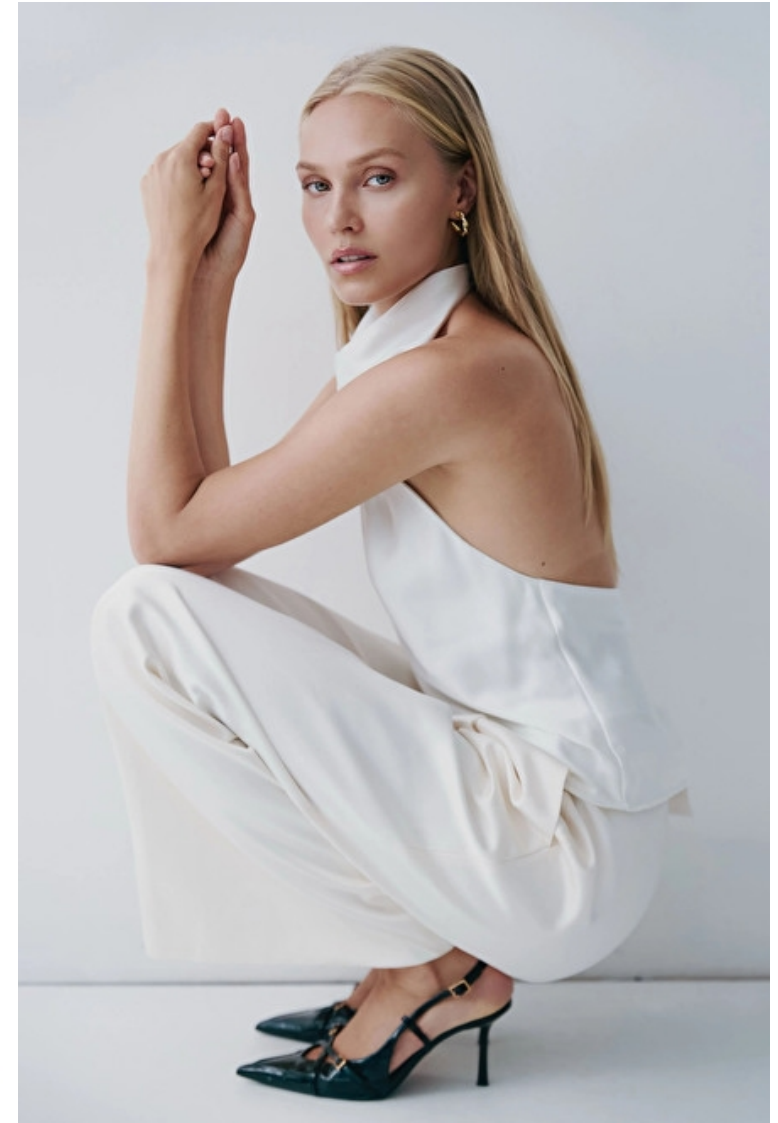

Ruth Elopuro

Height 178cm / 5' 10.0"

Bust 85cm / 33.5"

Waist 64cm / 25"

Hips 92cm / 36"

Shoes EU/US/UK 39 / 8 / 6

Eyes Green

Hair Blond