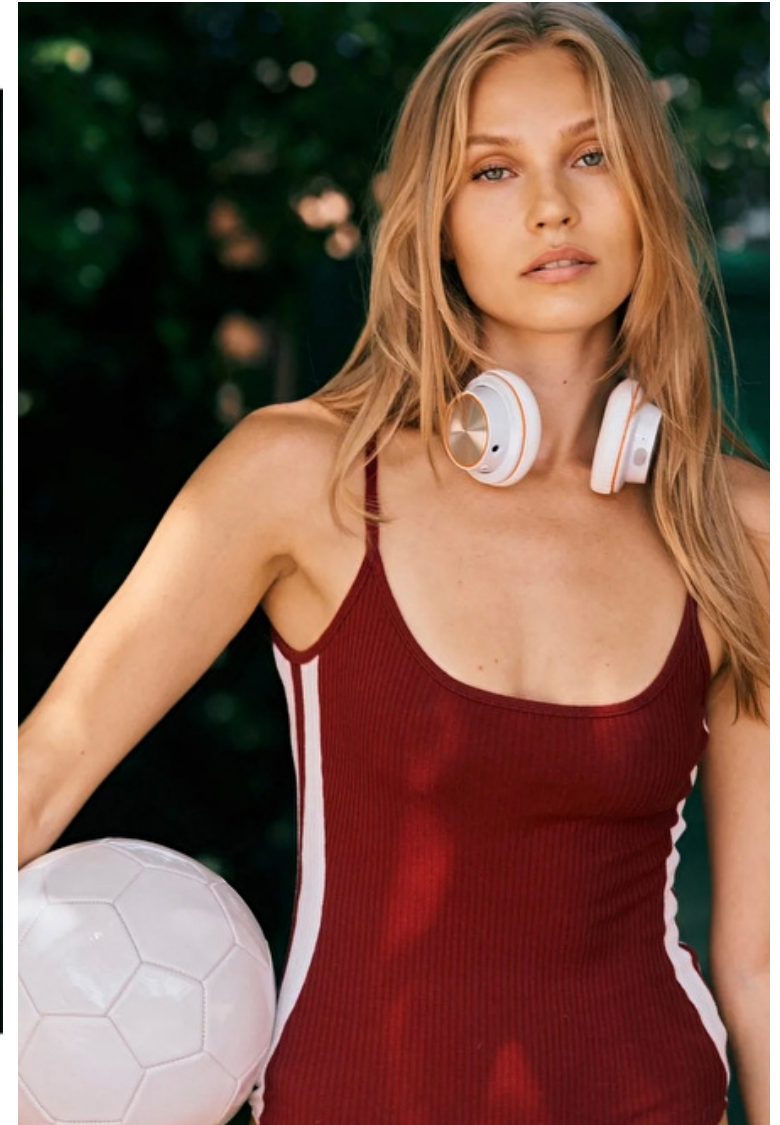

Ruth Elopuro

Height 178cm / 5' 10.0"

Bust 85cm / 33.5"

Waist 64cm / 25"

Hips 92cm / 36"

Shoes EU/US/UK 39 / 8 / 6

Eyes Green

Hair Blond