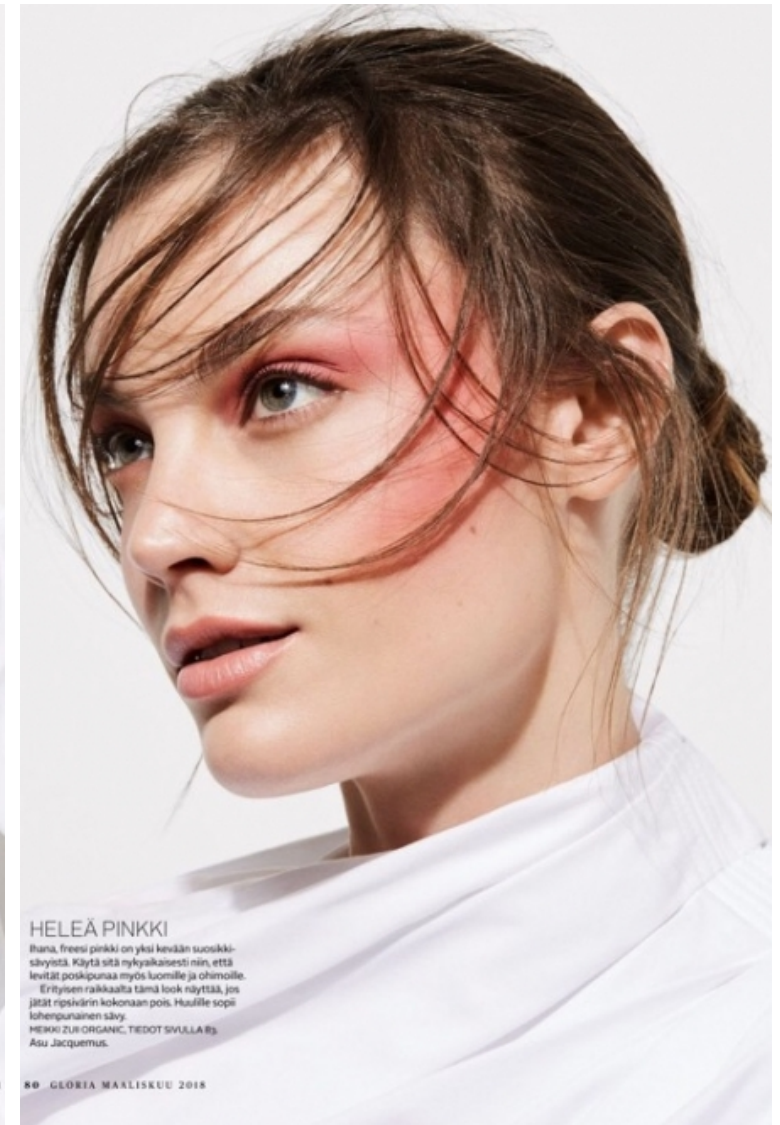

Samie Robinson

Height 174cm / 5' 8.5"

Bust 81cm / 32"

Waist 60cm / 23.5"

Hips 90cm / 35.5"

Shoes EU/US/UK 38.5 / 7.5 / 5

Eyes Blue

Hair Brown