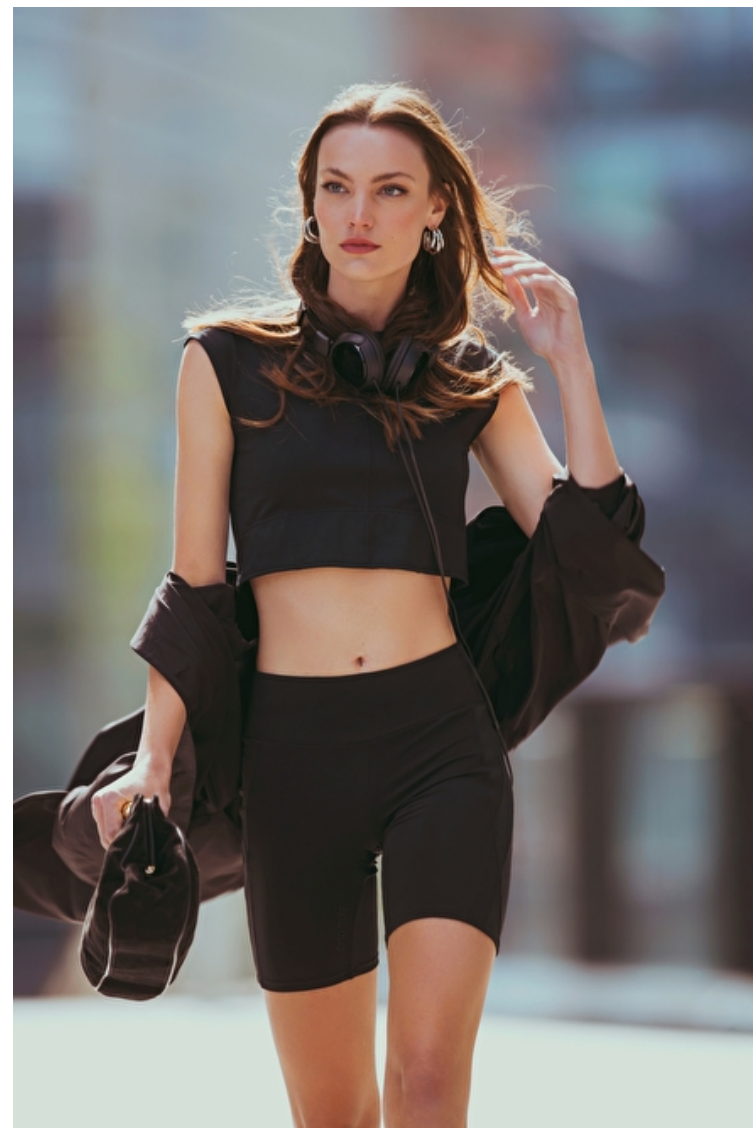

Height 174cm / 5' 8.5"

Bust 81cm / 32"

Waist 60cm / 23.5"

Hips 90cm / 35.5"

Shoes EU/US/UK 38.5 / 7.5 / 5

Eyes Blue

Hair Brown

Samie Robinson