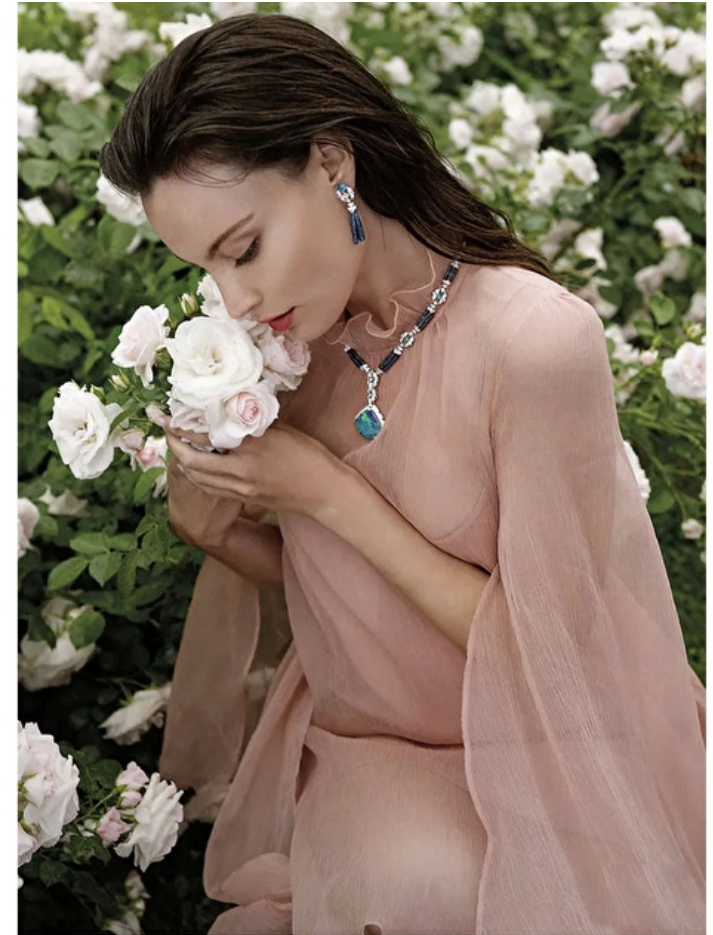

Samie Robinson

Height 174cm / 5' 8.5"

Bust 81cm / 32"

Waist 60cm / 23.5"

Hips 90cm / 35.5"

Shoes EU/US/UK 38.5 / 7.5 / 5

Eyes Blue

Hair Brown