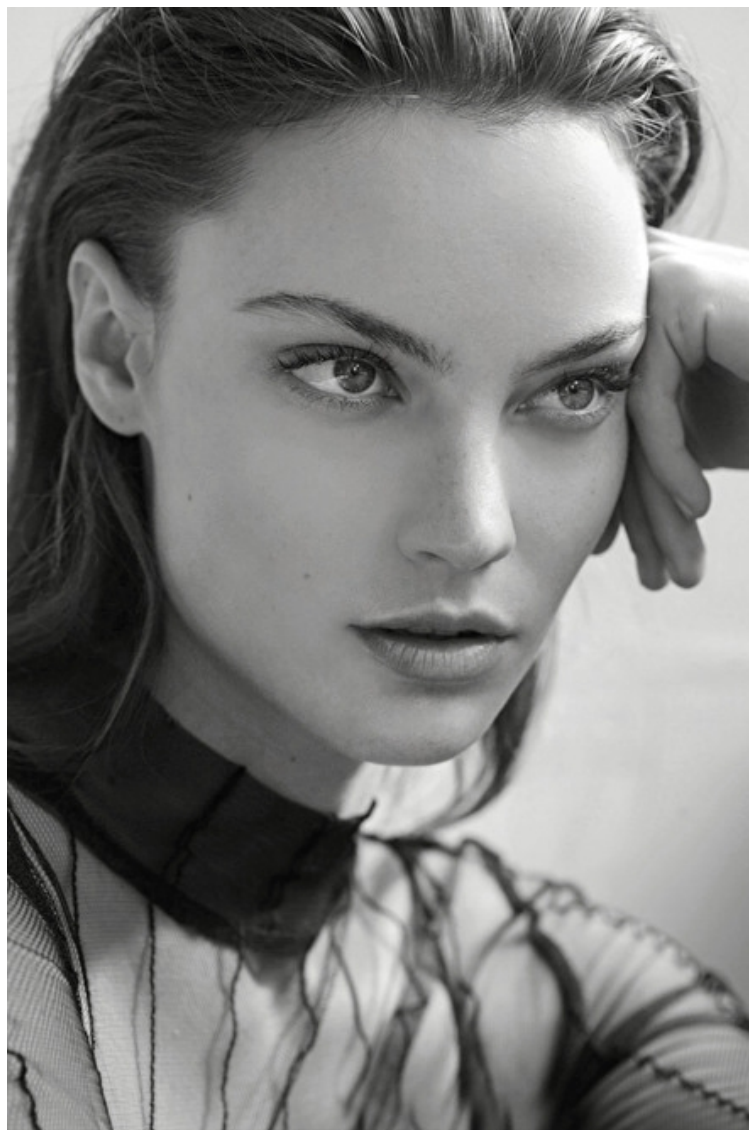

Select

MODEL MANAGEMENT

Via Giorgio Washington, 2, Milano, 20146, Lombardia, Italy

Phone: +39 02 89658300 Fax: +39 02 89658398 Email: info.milano@selectmodel.com Website: <https://www.selectmodel.com/>

Samie Robinson

Height 174cm / 5' 8.5"

Bust 81cm / 32"

Waist 60cm / 23.5"

Hips 90cm / 35.5"

Shoes EU/US/UK 38.5 / 7.5 / 5

Eyes Blue

Hair Brown