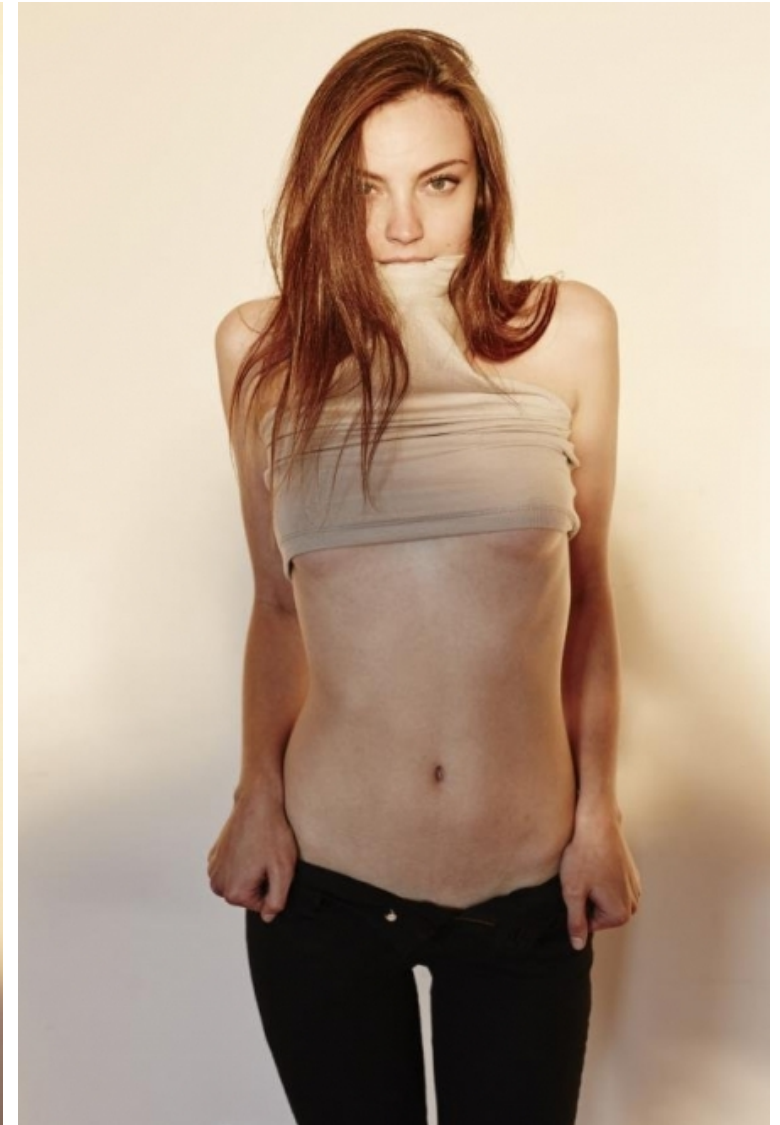

Samie Robinson

Height 174cm / 5' 8.5"

Bust 81cm / 32"

Waist 60cm / 23.5"

Hips 90cm / 35.5"

Shoes EU/US/UK 38.5 / 7.5 / 5

Eyes Blue

Hair Brown