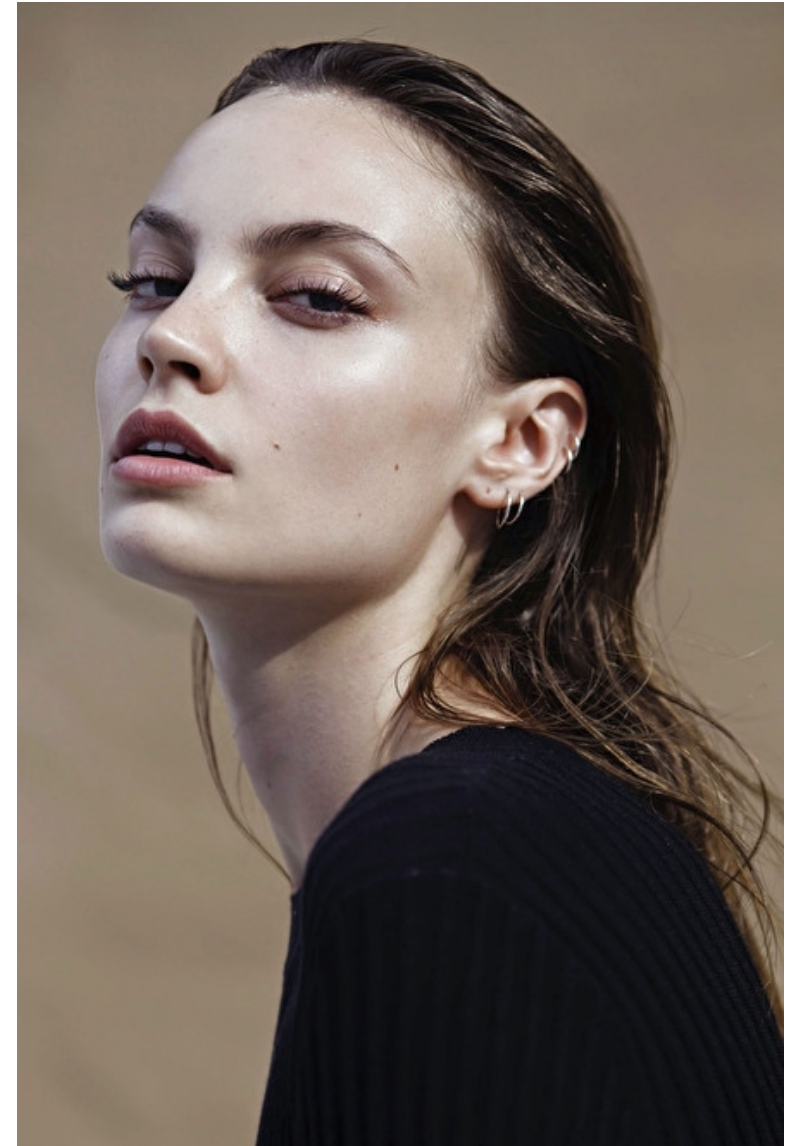

Samie Robinson

Height 174cm / 5' 8.5"

Bust 81cm / 32"

Waist 60cm / 23.5"

Hips 90cm / 35.5"

Shoes EU/US/UK 38.5 / 7.5 / 5

Eyes Blue

Hair Brown