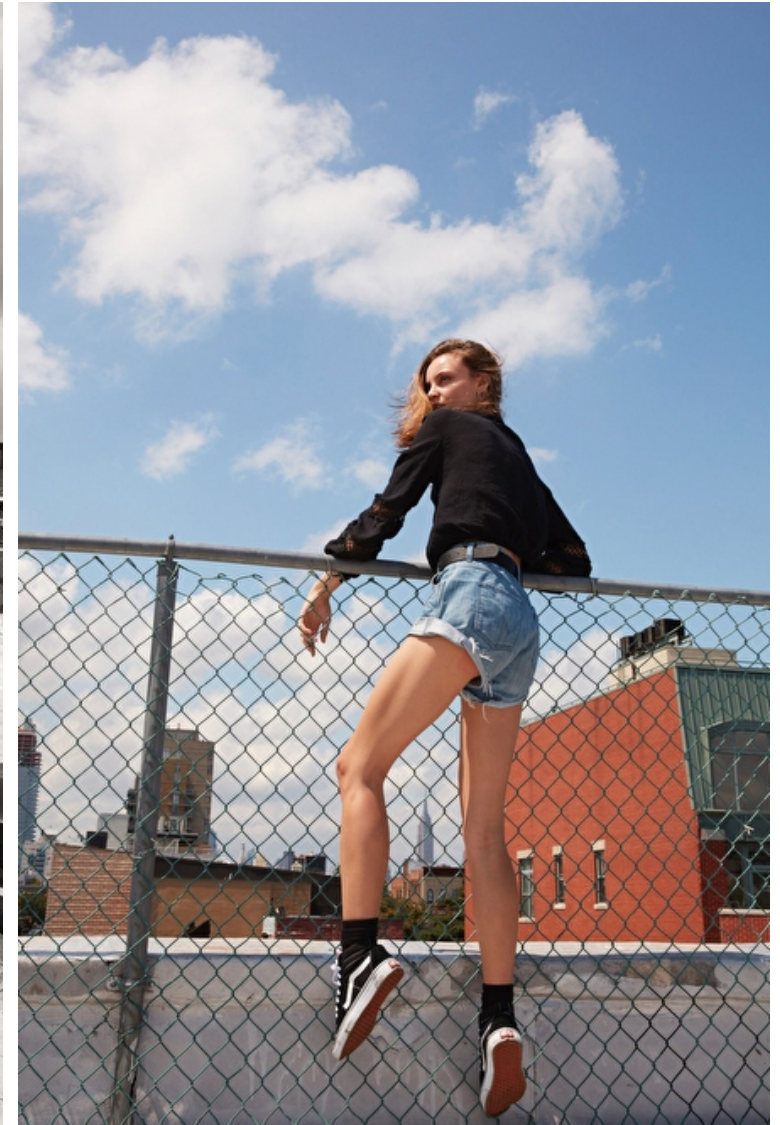

Height 174cm / 5' 8.5"

Bust 81cm / 32"

Waist 60cm / 23.5"

Hips 90cm / 35.5"

Shoes EU/US/UK 38.5 / 7.5 / 5

Eyes Blue

Hair Brown

Samie Robinson