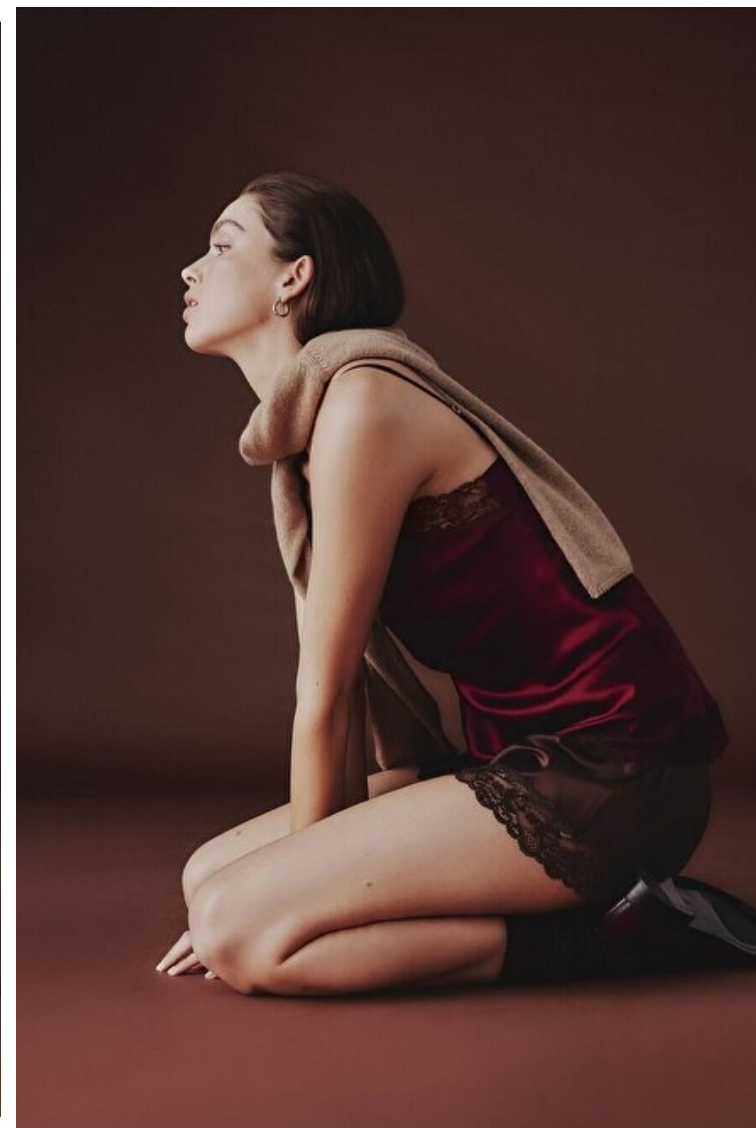

Height 180cm / 5' 11.0"

Bust 82cm / 32.5"

Waist 62cm / 24.5"

Hips 91cm / 36"

Shoes EU/US/UK 39 / 8 / 6

Hair Brown

Eyes Blue

Select