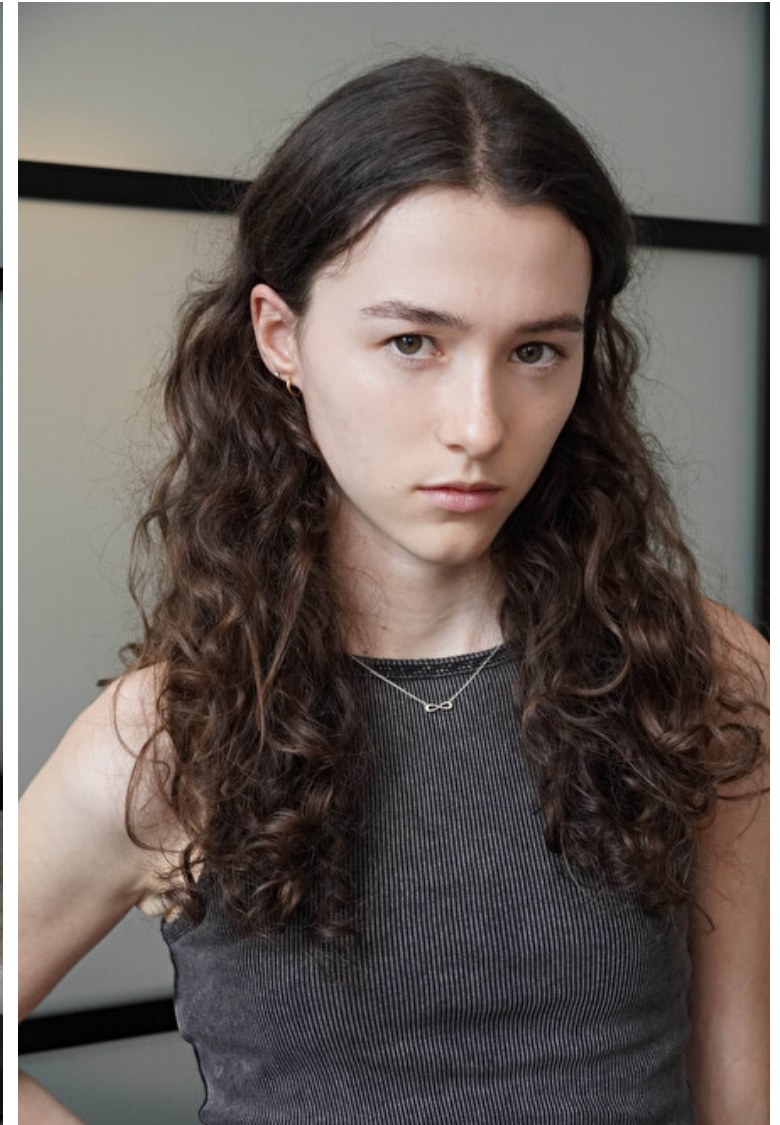

Sasha Winter

Height 180cm / 5' 11.0"

Bust 76cm / 30"

Waist 57cm / 22.5"

Hips 89cm / 35"

Shoes EU/US/UK 39 / 8 / 6

Eyes Hazel

Hair Brown