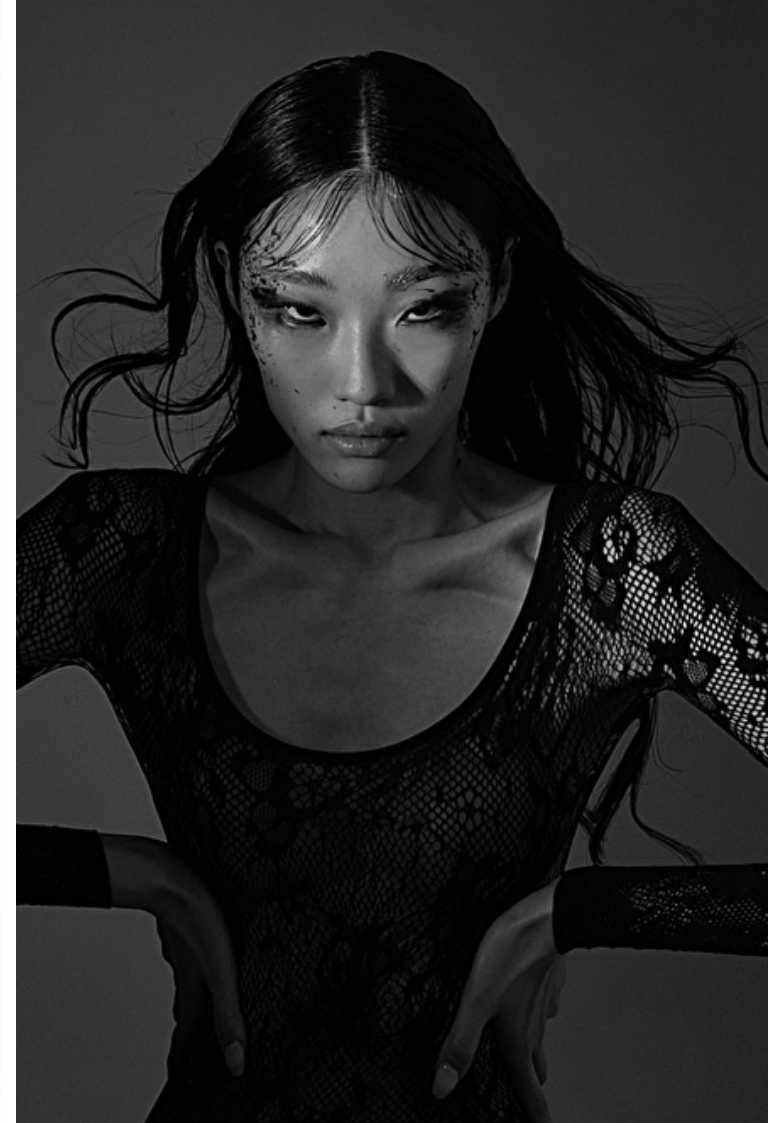

## Seo Young

Height 176cm / 5' 9.5"

Bust 81cm / 32"

Waist 61cm / 24"

Hips 86cm / 34"

Shoes EU/US/UK 40 / 9 / 7

Eyes Brown

Hair Black