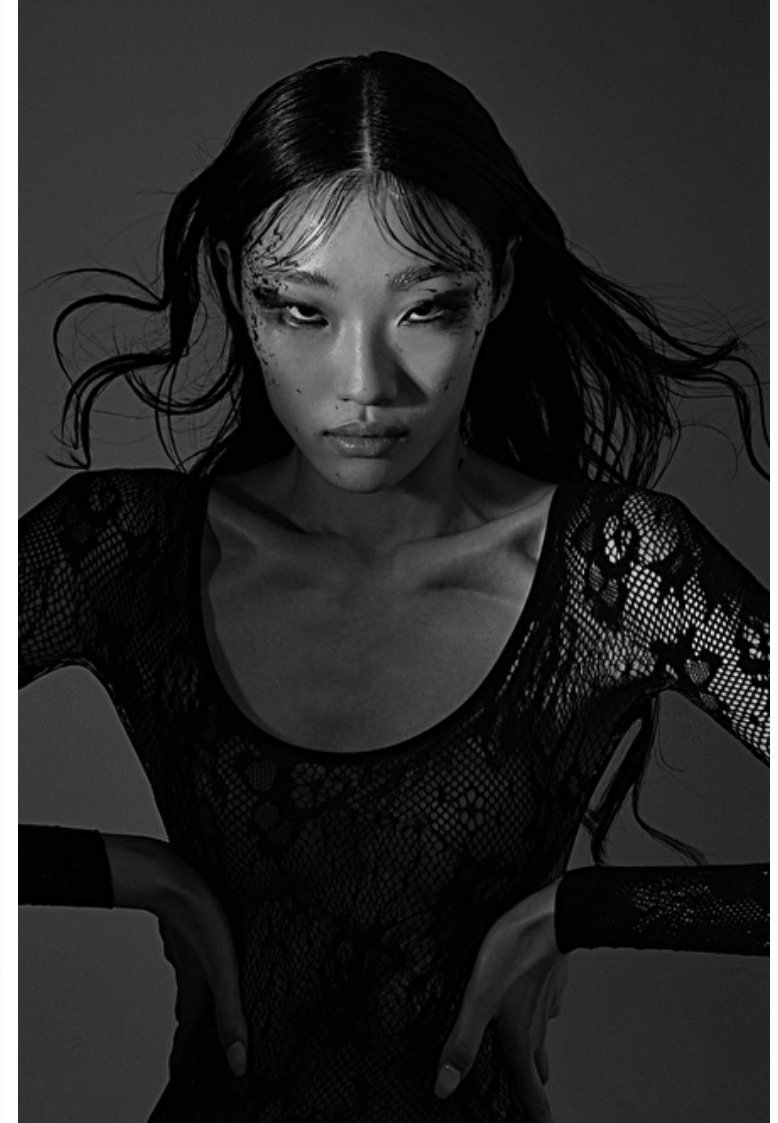

## Seo Young

Height 176cm / 5' 9.5"

Bust 81cm / 32"

Waist 61cm / 24"

Hips 86cm / 34"

Shoes EU/US/UK 40 / 9 / 7

Eyes Brown

Hair Black