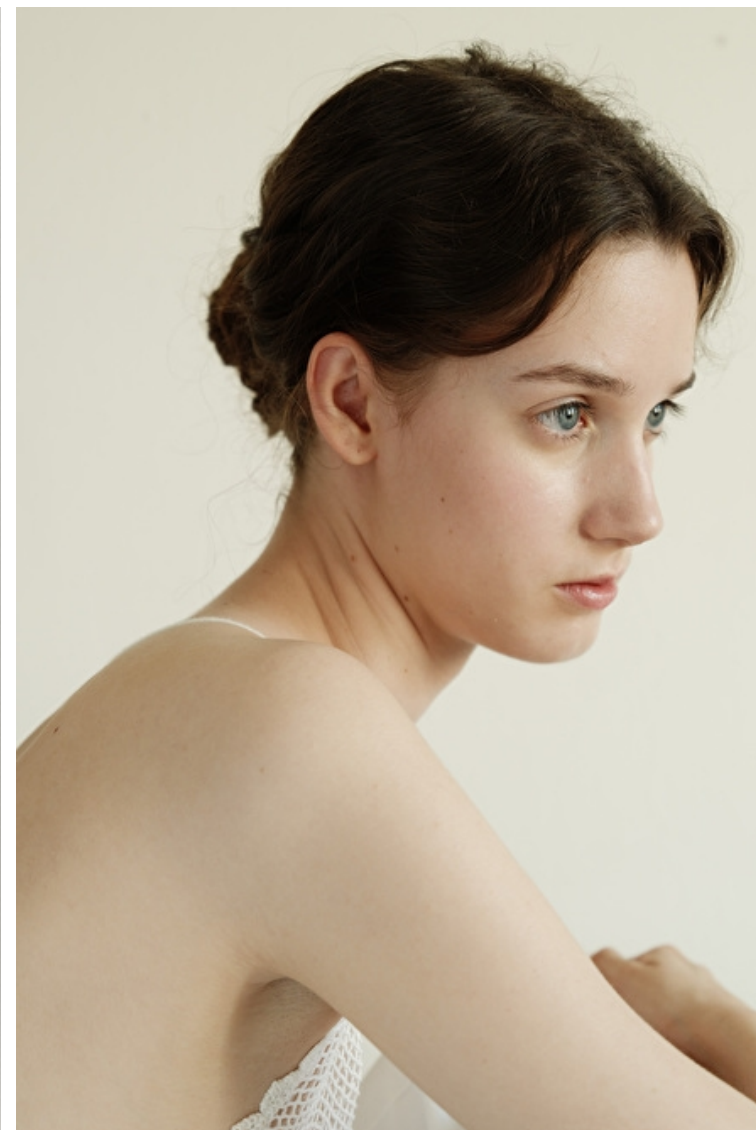

SERENA

Height 180cm / 5' 11.0"

Bust 78cm / 30.5"

Waist 58cm / 23"

Hips 88cm / 34.5"

Shoes EU/US/UK 37 / 6.5 / 4

Eyes Blue

Hair Light brown

Height 180cm / 5' 11.0"

Bust 78cm / 30.5"

Waist 58cm / 23"

Hips 88cm / 34.5"

Shoes EU/US/UK 37 / 6.5 / 4

Eyes Blue

Hair Light brown

SERENA

Height 180cm / 5' 11.0"

Bust 78cm / 30.5"

Waist 58cm / 23"

Hips 88cm / 34.5"

Shoes EU/US/UK 37 / 6.5 / 4

Eyes Blue

Hair Light brown

Select

Bust 78cm / 30.5"

Waist 58cm / 23"

Hips 88cm / 34.5"

Shoes EU/US/UK 37 / 6.5 / 4

Eyes Blue

Hair Light brown

Select

MODEL MANAGEMENT