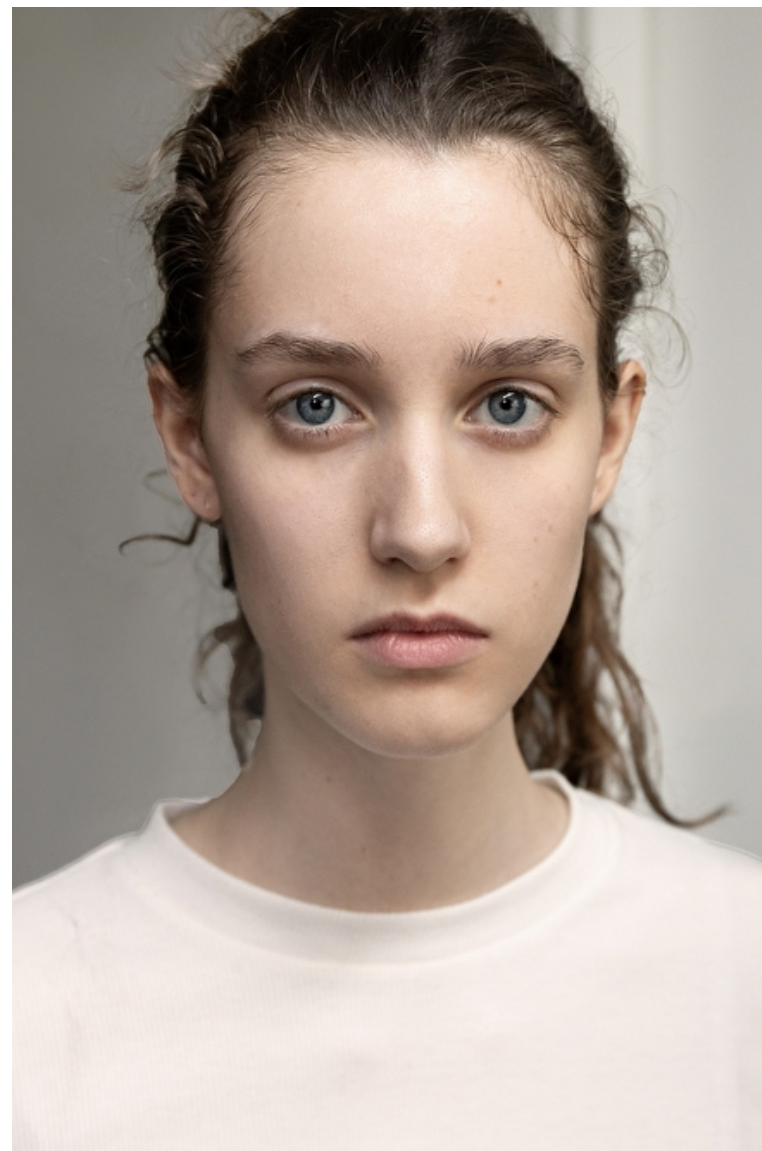

SERENA

Height 180cm / 5' 11.0"

Bust 78cm / 30.5"

Waist 58cm / 23"

Hips 88cm / 34.5"

Shoes EU/US/UK 37 / 6.5 / 4

Eyes Blue

Hair Light brown

Height 180cm / 5' 11.0"

Bust 78cm / 30.5"

Waist 58cm / 23"

Hips 88cm / 34.5"

Shoes EU/US/UK 37 / 6.5 / 4

Eyes Blue

Hair Light brown

SERENA

Height 180cm / 5' 11.0"

Bust 78cm / 30.5"

Waist 58cm / 23"

Hips 88cm / 34.5"

Shoes EU/US/UK 37 / 6.5 / 4

Eyes Blue

Hair Light brown

Select