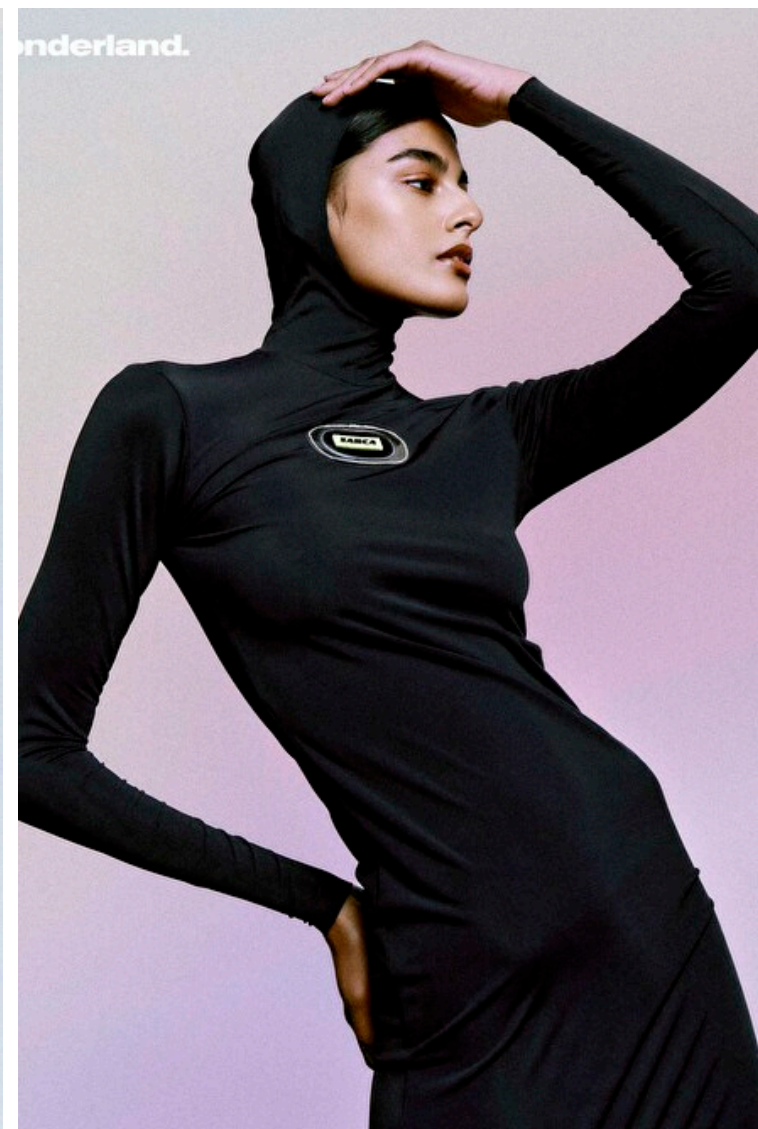

Select

MODEL MANAGEMENT

Via Giorgio Washington, 2, Milano, 20146, Lombardia, Italy

Phone: +39 02 89658300 Fax: +39 02 89658398 Email: info.milano@selectmodel.com Website: <https://www.selectmodel.com/>

Shania Lobo

Height 173cm / 5' 8.0"

Bust 78cm / 30.5"

Waist 58cm / 23"

Hips 88cm / 34.5"

Shoes EU/US/UK 38 / 7.5 / 5

Eyes Black

Hair Black