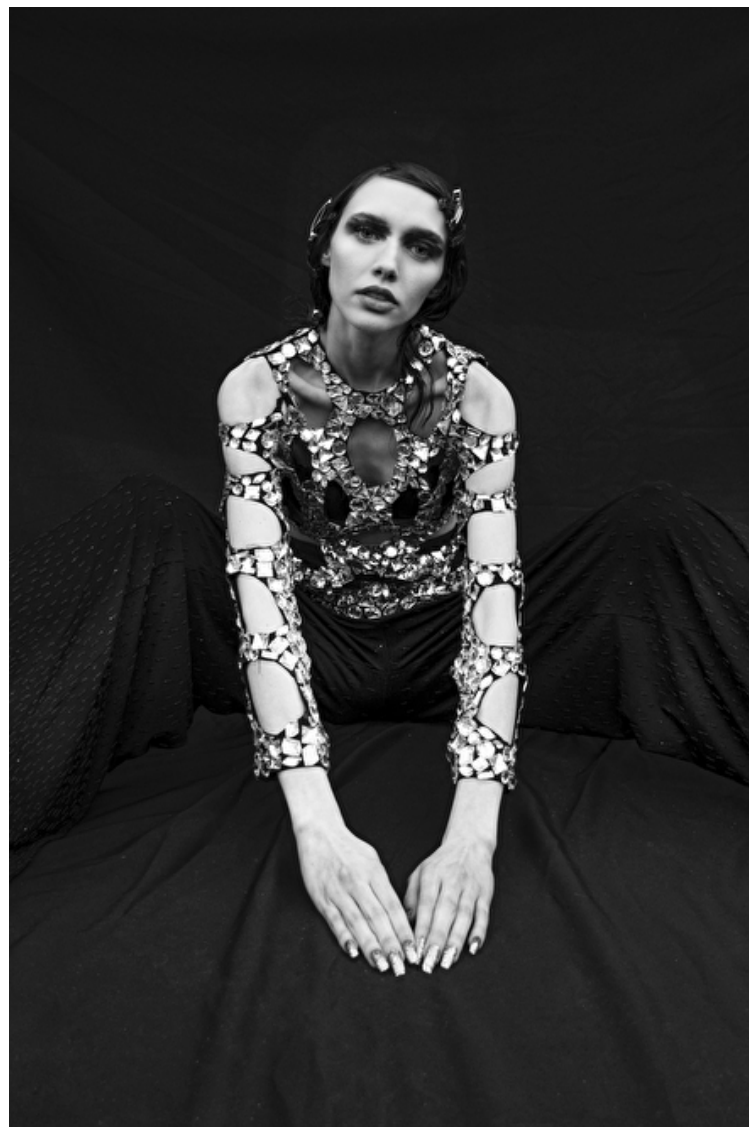

Height 178cm / 5' 10.0"

Bust 81cm / 32"

Waist 61cm / 24"

Hips 86cm / 34"

Shoes EU/US/UK 40 / 9 / 7

Eyes Blue

Hair Dark brown

Shelby Smith