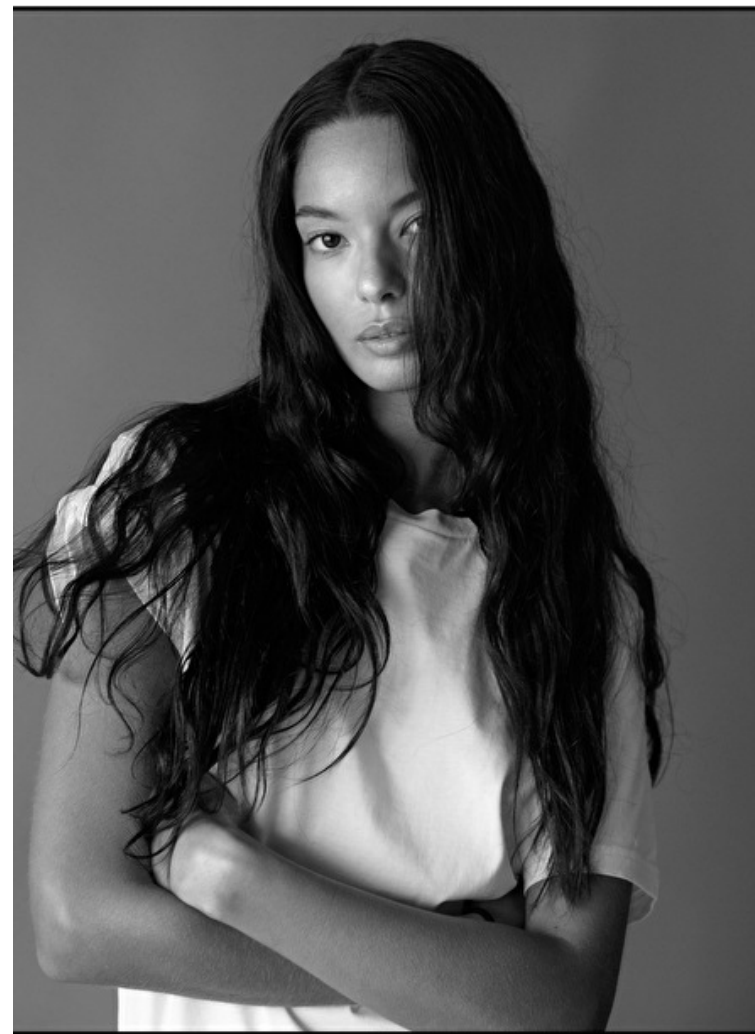

Select

MODEL MANAGEMENT

Via Giorgio Washington, 2, Milano, 20146, Lombardia, Italy

Phone: +39 02 89658300 Fax: +39 02 89658398 Email: info.milano@selectmodel.com Website: <https://www.selectmodel.com/>

Sheila Pereira

Height 173cm / 5' 8.0"

Bust 83cm / 32.5"

Waist 57cm / 22.5"

Hips 92cm / 36"

Shoes EU/US/UK 39 / 8 / 6

Eyes Brown

Hair Dark brown

Cup B