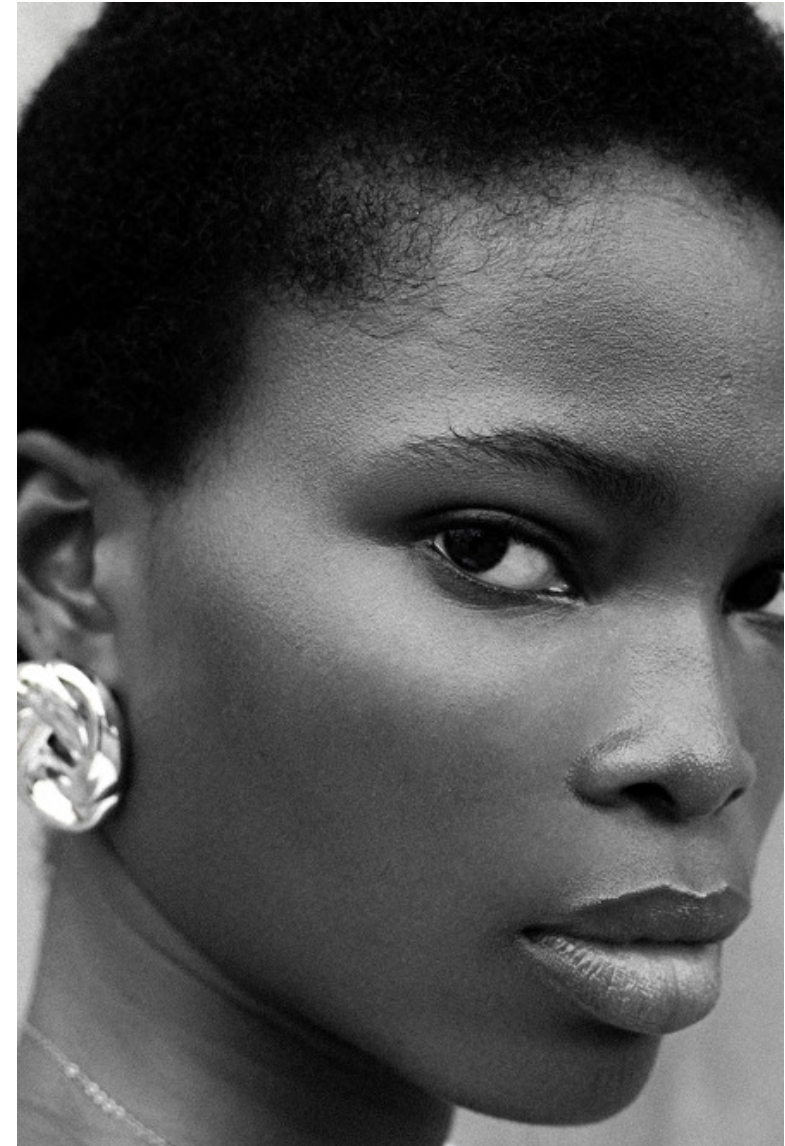

Simbiat Unde

Height 177cm / 5' 9.5"

Bust 74cm / 29"

Waist 59cm / 23"

Hips 88cm / 34.5"

Shoes EU/US/UK 40 / 9 / 7

Eyes Black

Hair Black

Height 177cm / 5' 9.5"

Bust 74cm / 29"

Waist 59cm / 23"

Hips 88cm / 34.5"

Shoes EU/US/UK 40 / 9 / 7

Eyes Black

Hair Black

Simbiat Unde