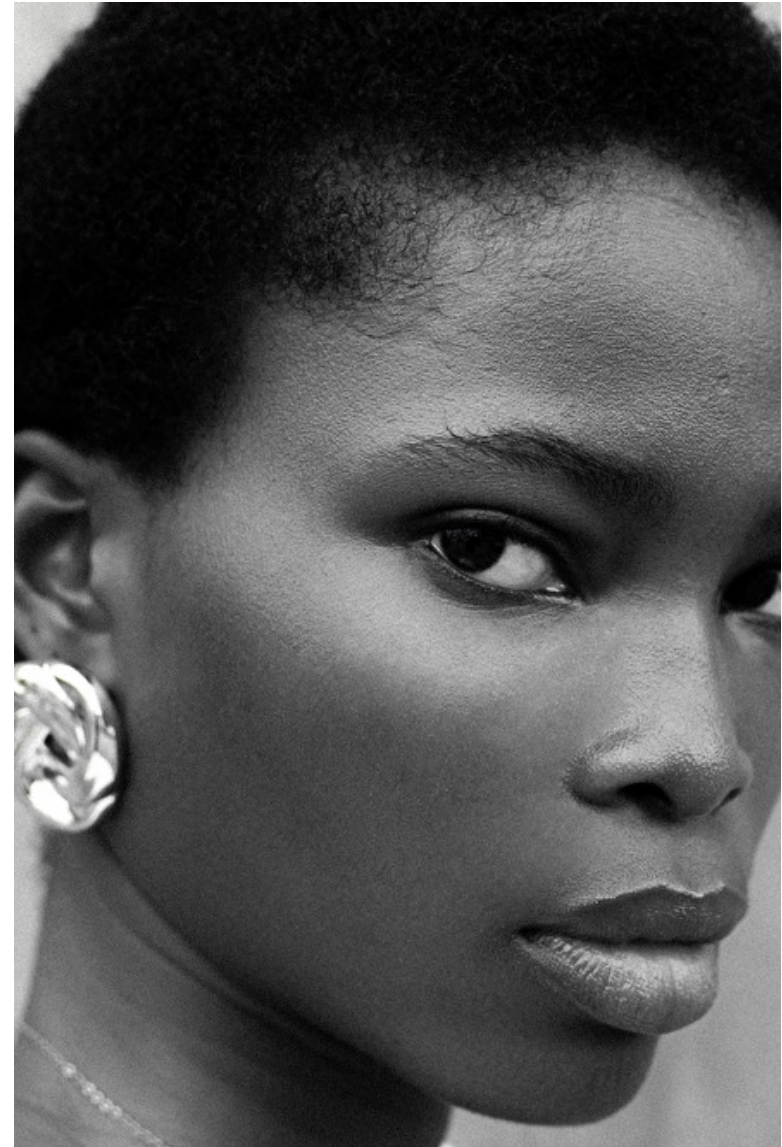

Simbiat Unde

Height 177cm / 5' 9.5"

Bust 74cm / 29"

Waist 59cm / 23"

Hips 88cm / 34.5"

Shoes EU/US/UK 40 / 9 / 7

Eyes Black

Hair Black

Height 177cm / 5' 9.5"

Bust 74cm / 29"

Waist 59cm / 23"

Hips 88cm / 34.5"

Shoes EU/US/UK 40 / 9 / 7

Eyes Black

Hair Black

Simbiat Unde