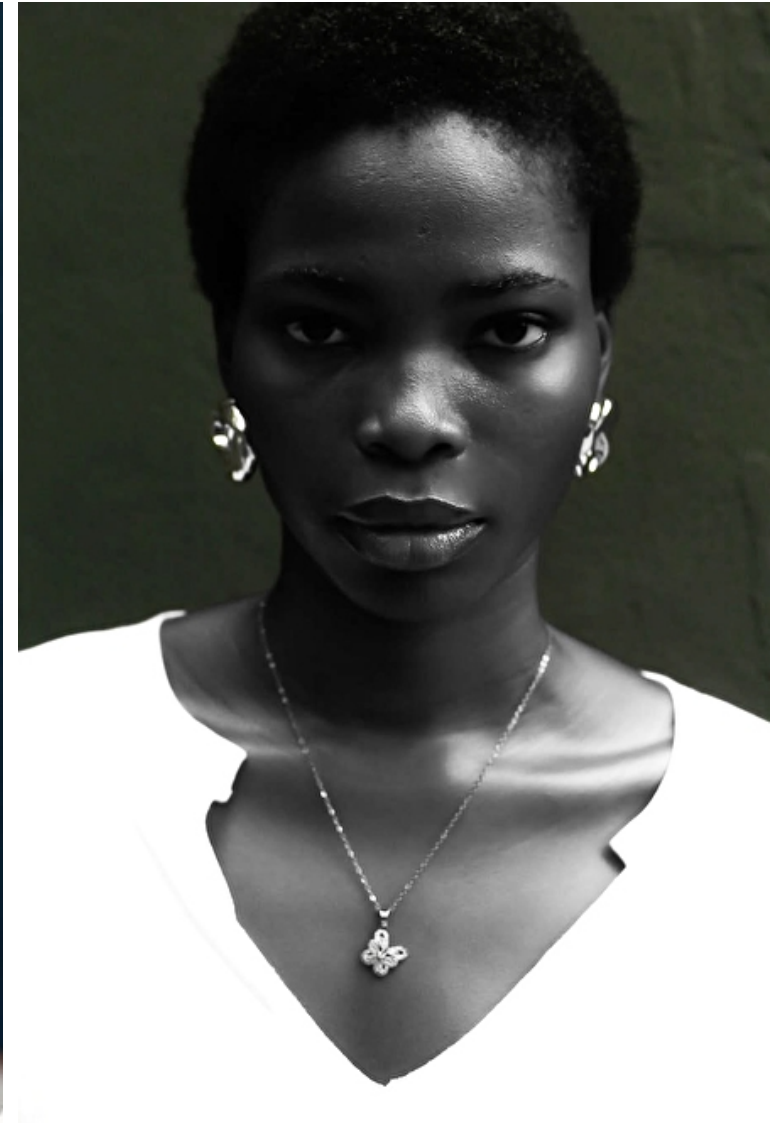

Simbiat Unde

Height 177cm / 5' 9.5"

Bust 74cm / 29"

Waist 59cm / 23"

Hips 88cm / 34.5"

Shoes EU/US/UK 40 / 9 / 7

Eyes Black

Hair Black

Height 177cm / 5' 9.5"

Bust 74cm / 29"

Waist 59cm / 23"

Hips 88cm / 34.5"

Shoes EU/US/UK 40 / 9 / 7

Eyes Black

Hair Black

Simbiat Unde