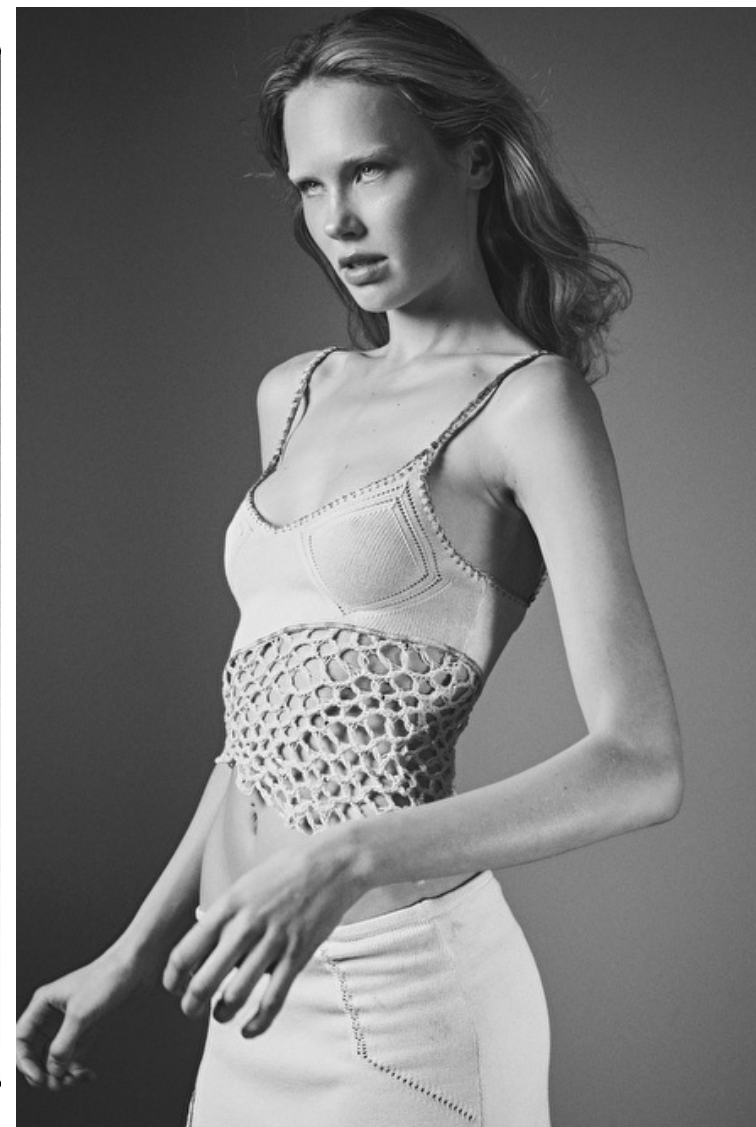

Height 181cm / 5' 11.5"

Bust 82cm / 32.5"

Waist 60cm / 23.5"

Hips 89cm / 35"

Shoes EU/US/UK 41 / 9.5 / 8

Eyes Blue

Hair Blond

Siri Lehland