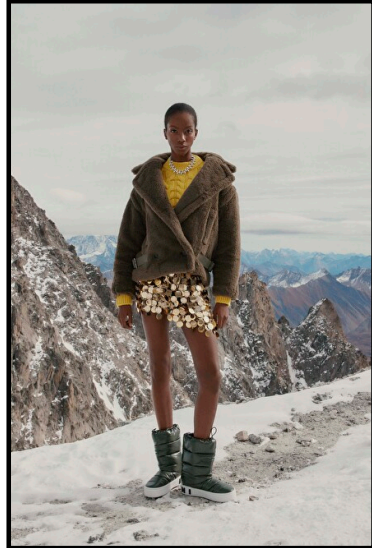

Select

MODEL MANAGEMENT

Height 180cm / 5' 11.0" - Bust 82cm / 32.5" - Waist 57cm / 22.5" - Hips 86cm / 34" -
Shoes EU/US/UK 39 / 8 / 6 - Eyes Black - Hair Dark brown

SKARLA ALI

Select

MODEL MANAGEMENT

Height 180cm / 5' 11.0" - Bust 82cm / 32.5" - Waist 57cm / 22.5" - Hips 86cm / 34" -
Shoes EU/US/UK 39 / 8 / 6 - Eyes Black - Hair Dark brown

SKARLA ALI

Select

MODEL MANAGEMENT

Height 180cm / 5' 11.0" - Bust 82cm / 32.5" - Waist 57cm / 22.5" - Hips 86cm / 34" -
Shoes EU/US/UK 39 / 8 / 6 - Eyes Black - Hair Dark brown

SKARLA ALI

Select

MODEL MANAGEMENT