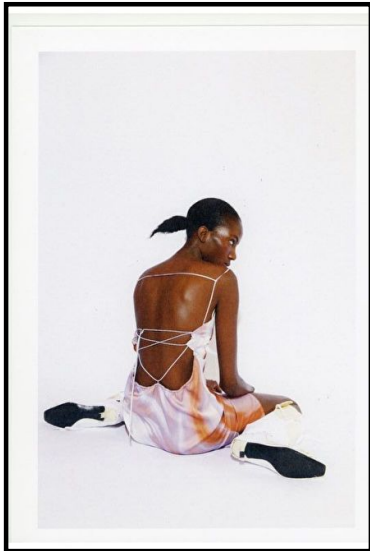

Select

MODEL MANAGEMENT

Height 180cm / 5' 11.0" - Bust 82cm / 32.5" - Waist 57cm / 22.5" - Hips 86cm / 34" -
Shoes EU/US/UK 39 / 8 / 6 - Eyes Black - Hair Dark brown

SKARLA ALI