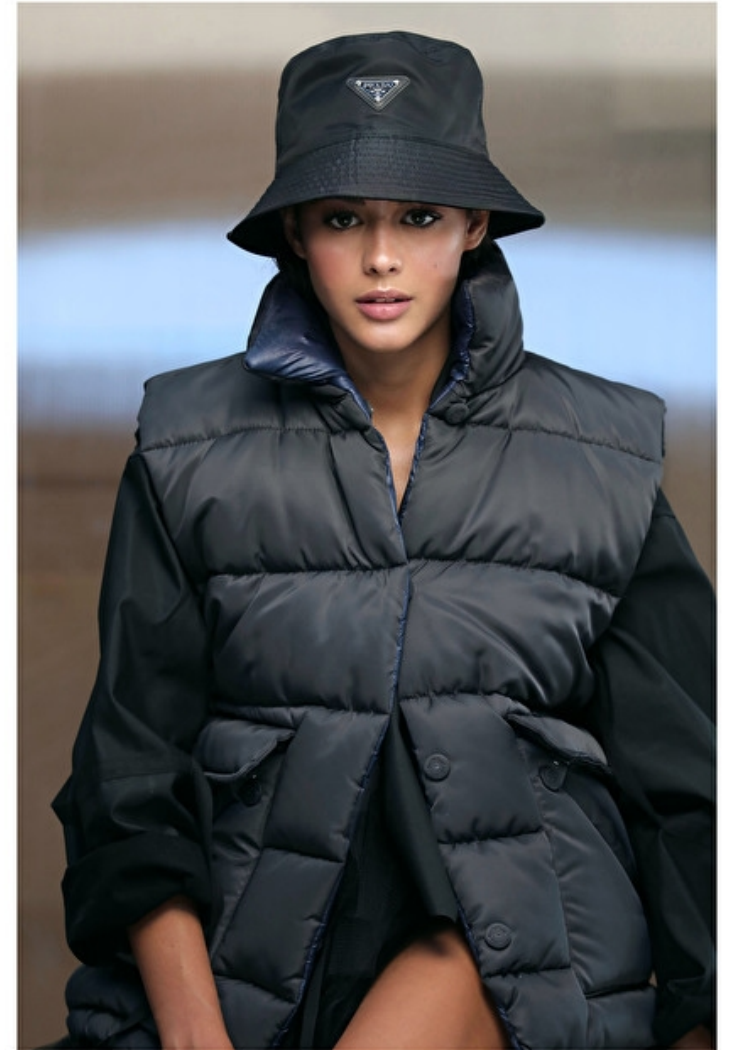

Sofia Ferraris

Height 175cm / 5' 9.0"

Bust 88cm / 34.5"

Waist 63cm / 25"

Hips 89cm / 35"

Shoes EU/US/UK 38 / 7.5 / 5

Eyes Brown

Hair Brown