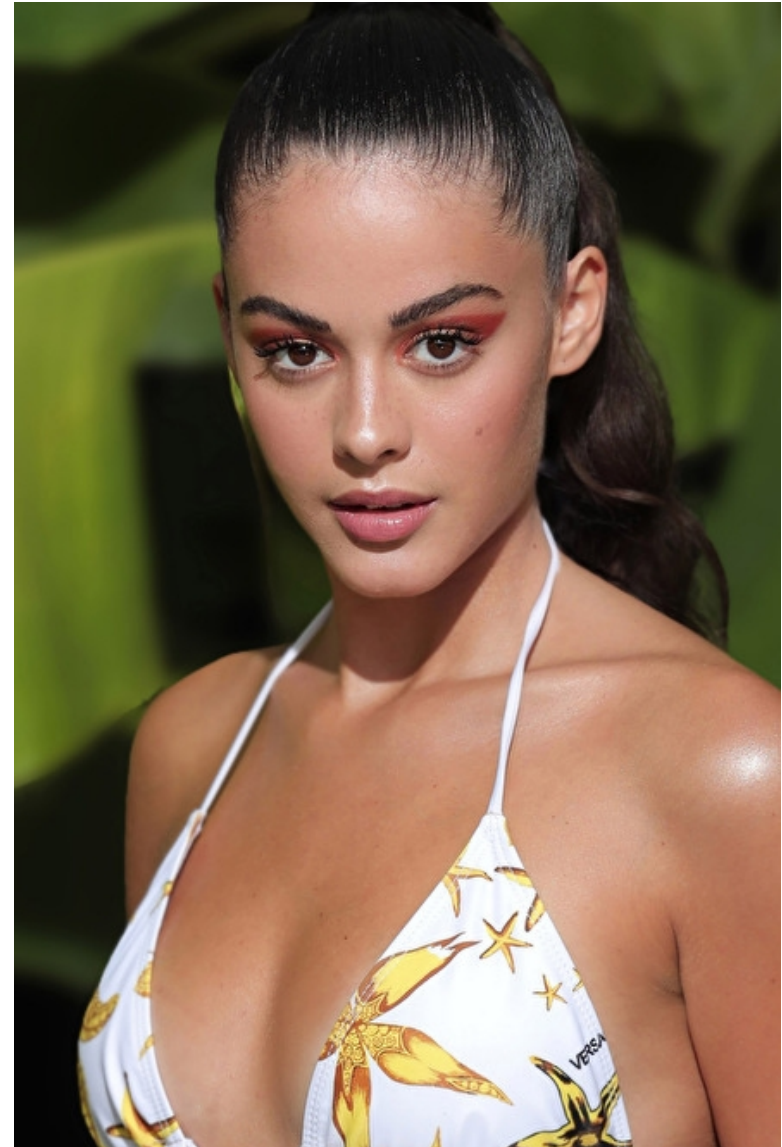

Sofia Ferraris

Height 175cm / 5' 9.0"

Bust 88cm / 34.5"

Waist 63cm / 25"

Hips 89cm / 35"

Shoes EU/US/UK 38 / 7.5 / 5

Eyes Brown

Hair Brown