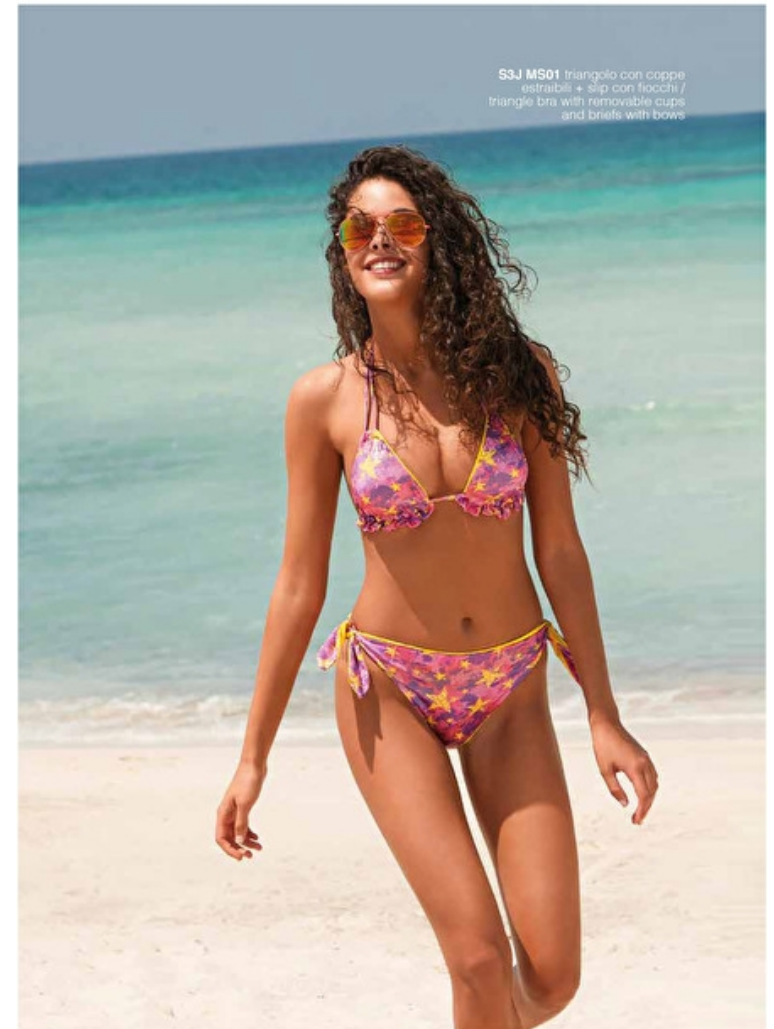

Sofia Ferraris

Height 175cm / 5' 9.0"

Bust 88cm / 34.5"

Waist 63cm / 25"

Hips 89cm / 35"

Shoes EU/US/UK 38 / 7.5 / 5

Eyes Brown

Hair Brown