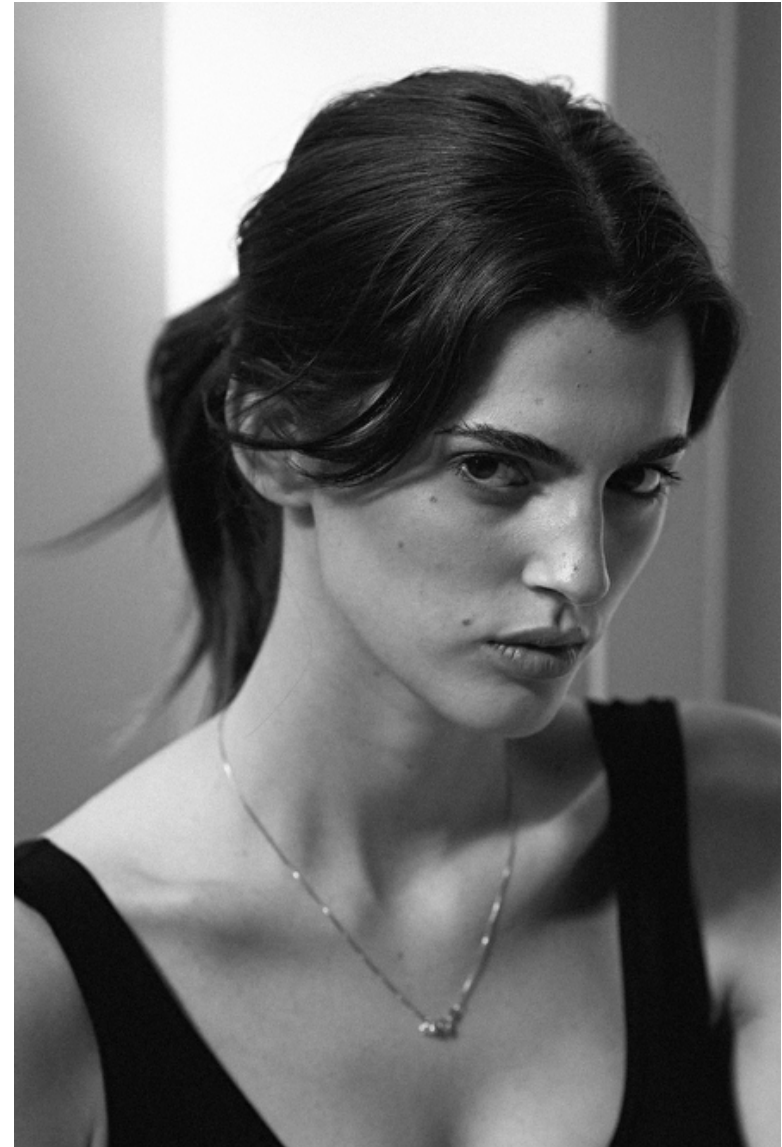

## Sofia Lo

Height 179cm / 5' 10.5"

Bust 82cm / 32.5"

Waist 62cm / 24.5"

Hips 92cm / 36"

Shoes EU/US/UK 39.5 / 8.5 / 6

Eyes Brown

Hair Dark brown