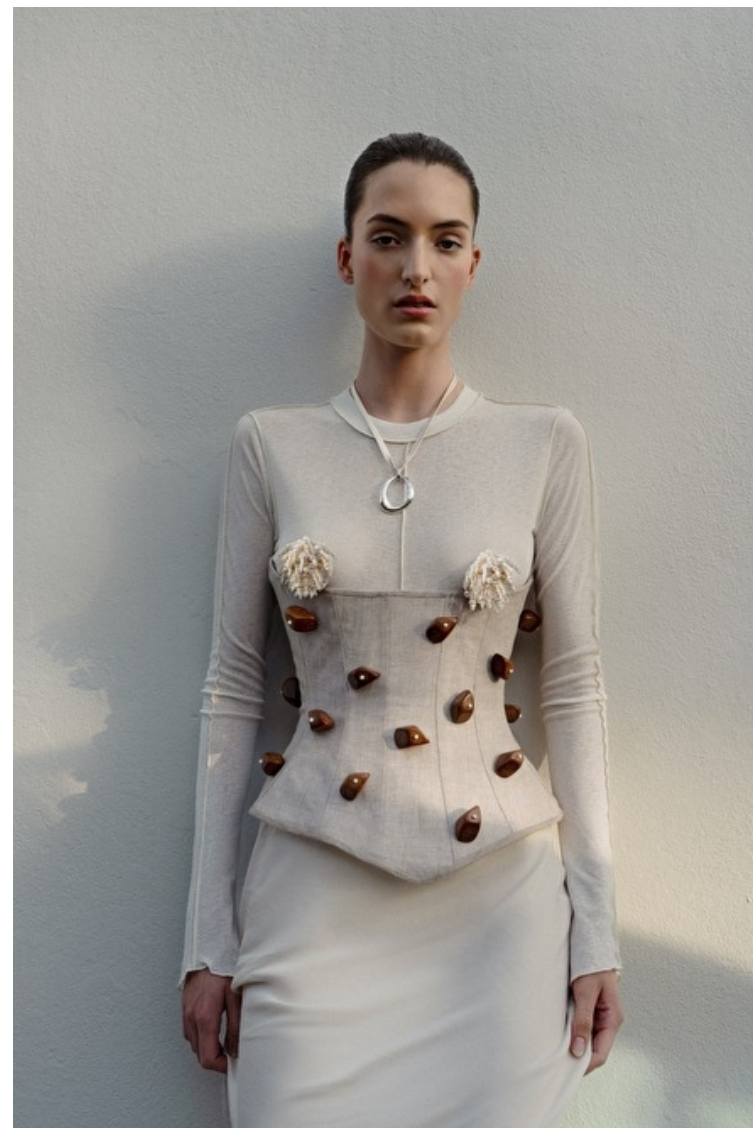

Height 179cm / 5' 10.5"

Bust 86cm / 34"

Waist 64cm / 25"

Hips 93cm / 36.5"

Shoes EU/US/UK 40.5 / 9.5 / 7

Eyes Blue

Hair Dark brown

Select