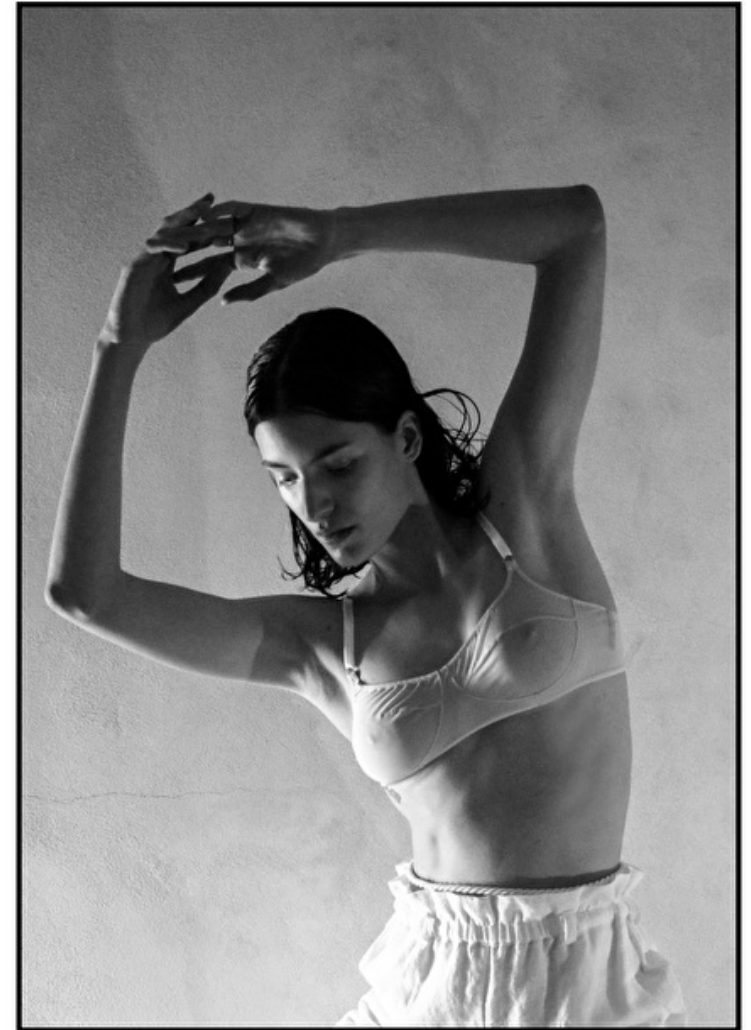

Height 179cm / 5' 10.5"

Bust 86cm / 34"

Waist 64cm / 25"

Hips 93cm / 36.5"

Shoes EU/US/UK 40.5 / 9.5 / 7

Eyes Blue

Hair Dark brown

Sophia Scata