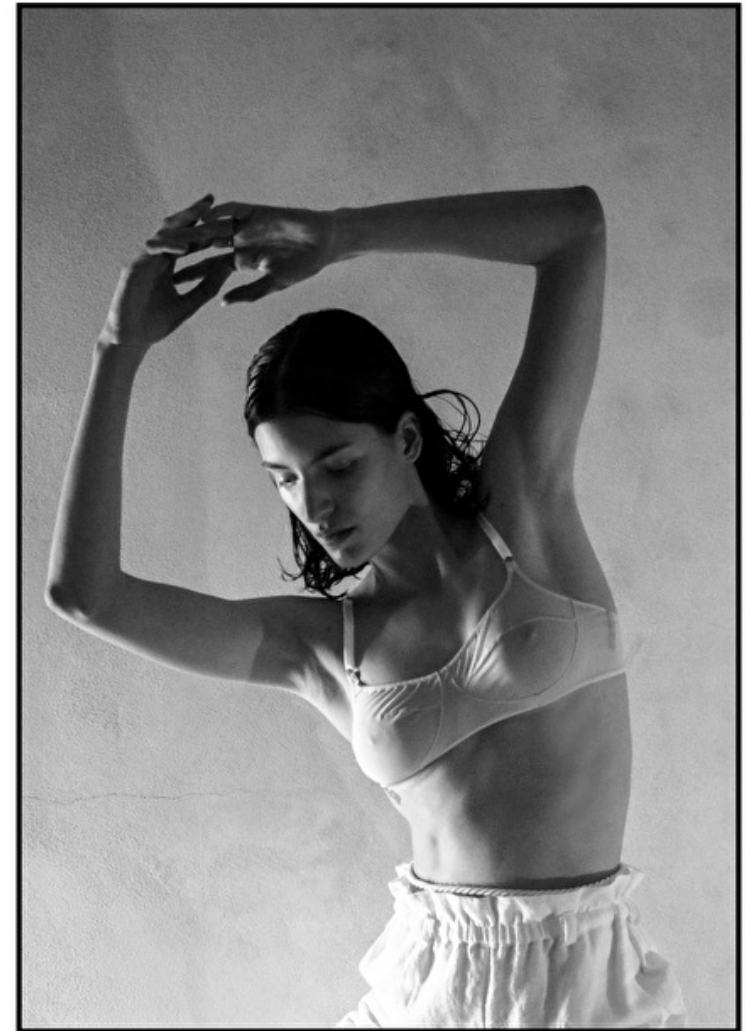

Height 179cm / 5' 10.5"

Bust 86cm / 34"

Waist 64cm / 25"

Hips 92cm / 36"

Shoes EU/US/UK 40.5 / 9.5 / 7

Eyes Blue

Hair Dark brown

Select