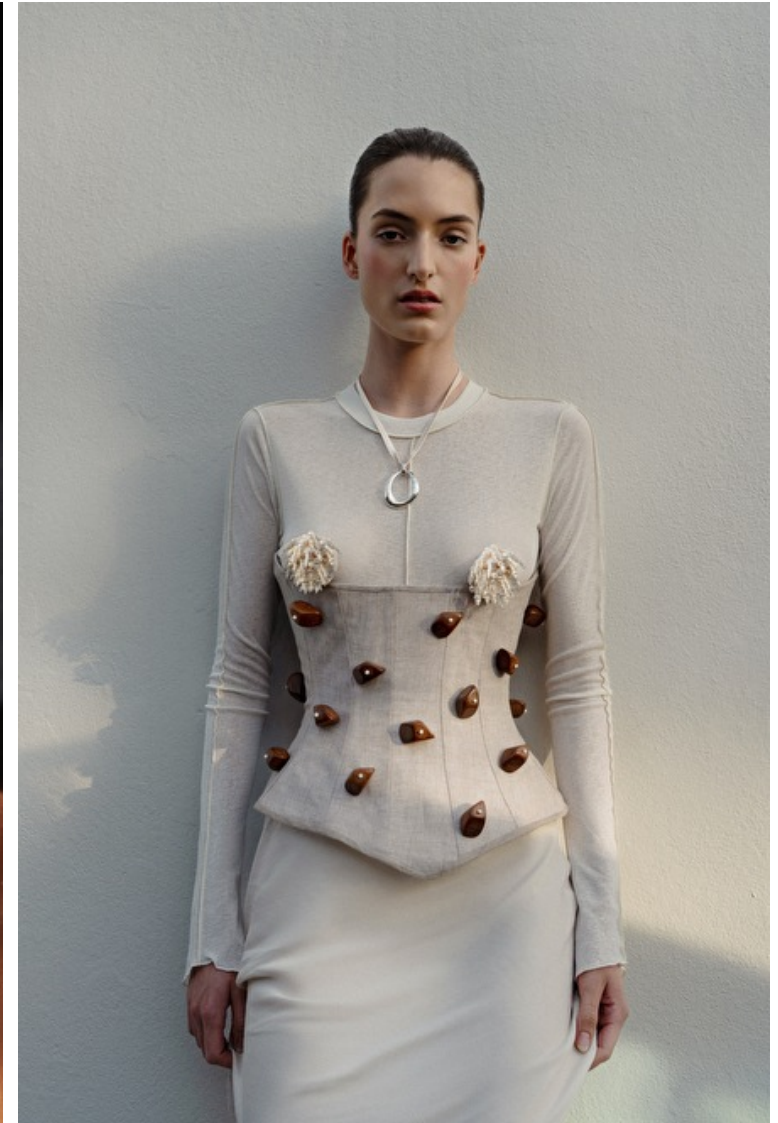

Height 179cm / 5' 10.5"

Bust 86cm / 34"

Waist 64cm / 25"

Hips 92cm / 36"

Shoes EU/US/UK 40.5 / 9.5 / 7

Eyes Blue

Hair Dark brown

Select