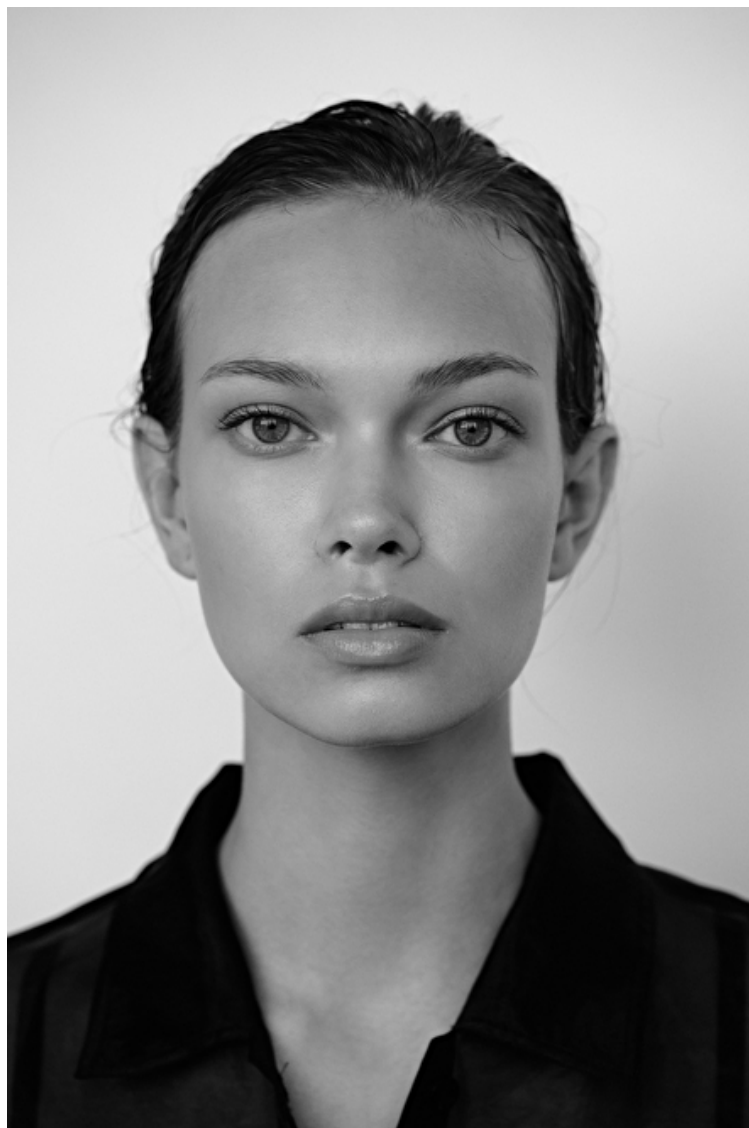

Height 181cm / 5' 11.5"

Bust 80cm / 31.5"

Waist 60cm / 23.5"

Hips 89cm / 35"

Shoes EU/US/UK 41 / 9.5 / 8

Eyes Blue

Hair Blond

Select