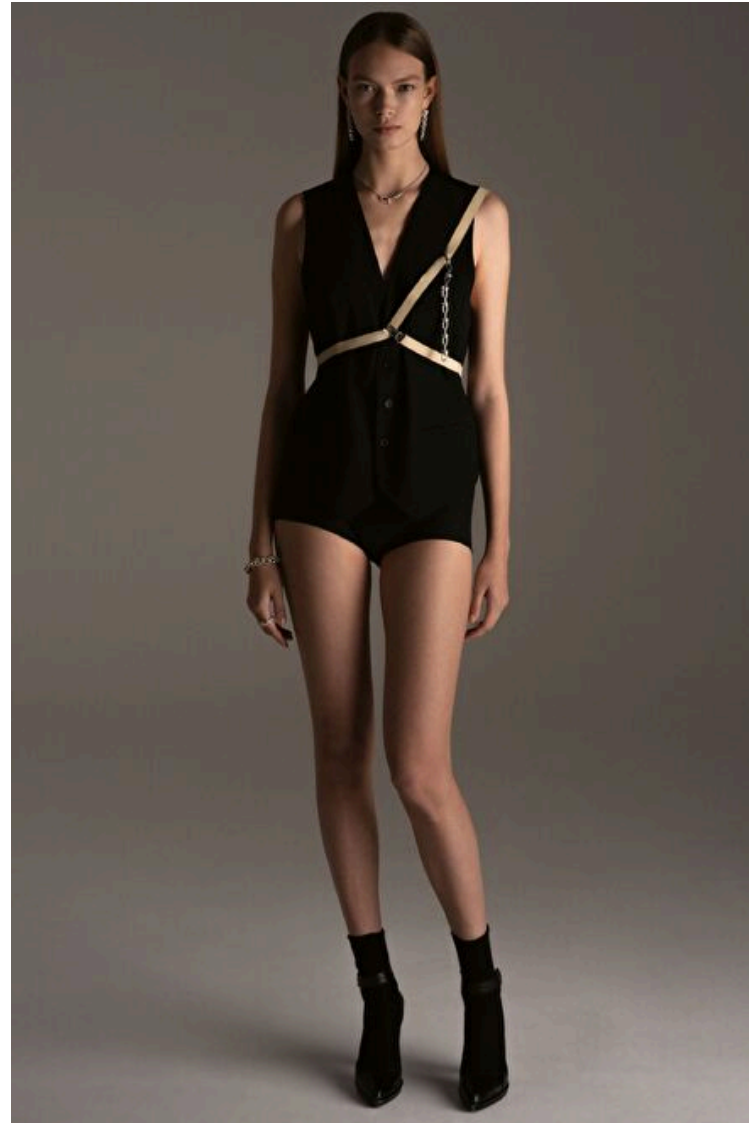

Height 181cm / 5' 11.5"

Bust 80cm / 31.5"

Waist 60cm / 23.5"

Hips 89cm / 35"

Shoes EU/US/UK 41 / 9.5 / 8

Eyes Blue

Hair Blond

Sophie

Height 181cm / 5' 11.5"

Bust 80cm / 31.5"

Waist 60cm / 23.5"

Hips 89cm / 35"

Shoes EU/US/UK 41 / 9.5 / 8

Eyes Blue

Hair Blond

Select