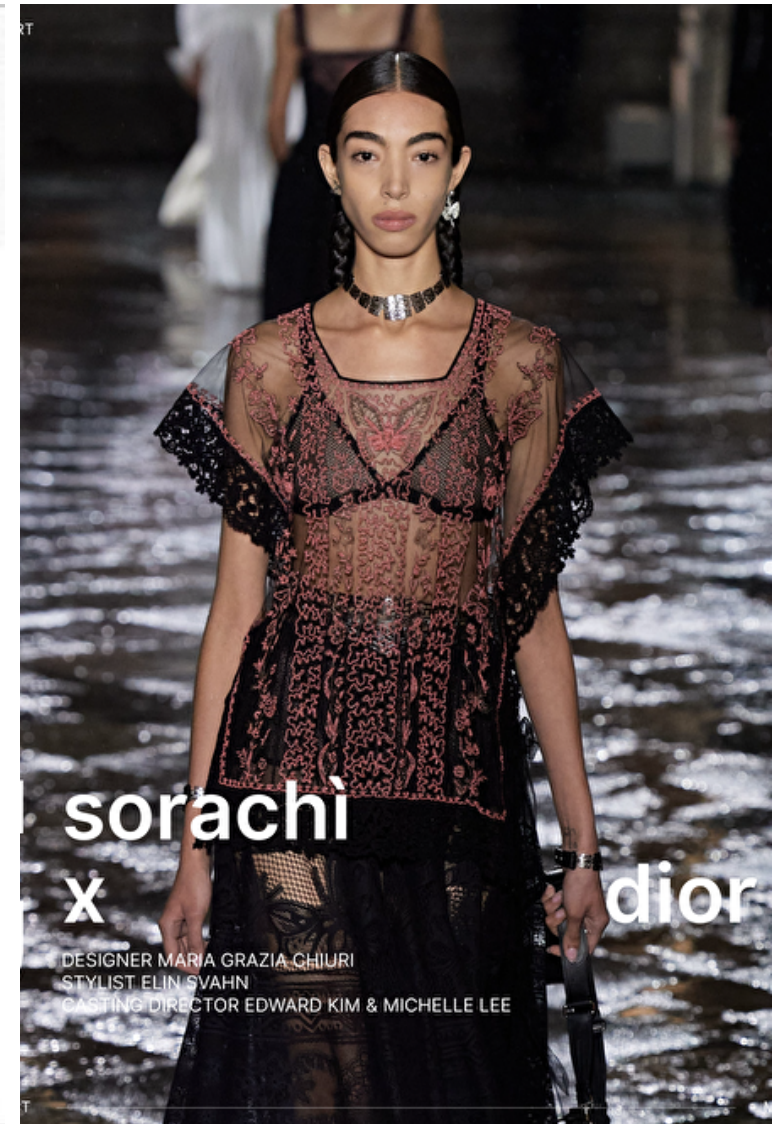

Bust 79cm / 31"

Waist 61cm / 24"

Hips 86cm / 34"

Shoes EU/US/UK 39.5 / 8.5 / 6

Eyes Brown

Hair Brown

PURPLE

Sorachi