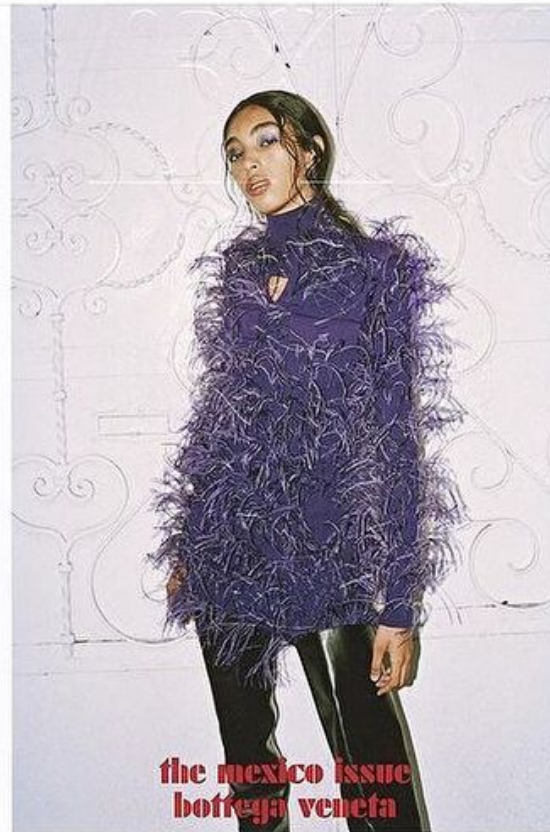

Bust 79cm / 31"

Waist 61cm / 24"

Hips 86cm / 34"

Shoes EU/US/UK 39.5 / 8.5 / 6

Eyes Brown

Hair Brown

PURPLE

Sorachi