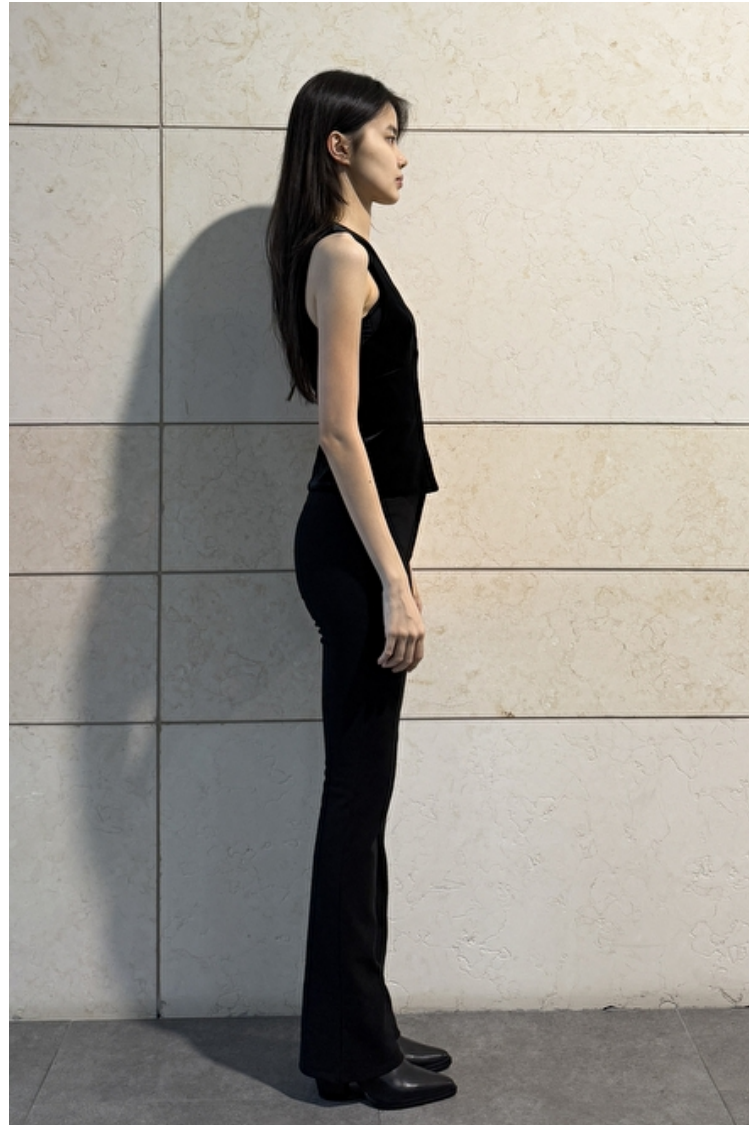

Height 177cm / 5' 9.5"

Bust 76cm / 30"

Waist 57cm / 22.5"

Hips 86cm / 34"

Shoes EU/US/UK 38 / 7.5 / 5

Eyes Dark brown

Hair Dark brown

Soyoung Lee