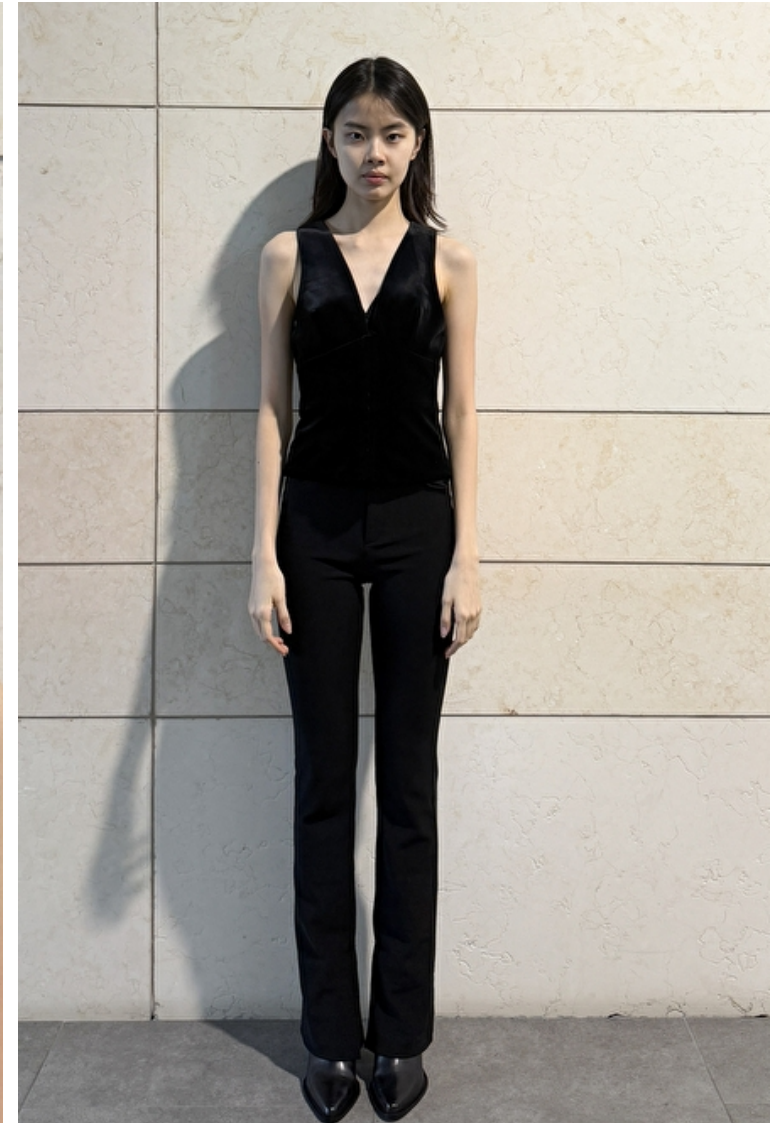

Height 177cm / 5' 9.5"

Bust 76cm / 30"

Waist 57cm / 22.5"

Hips 86cm / 34"

Shoes EU/US/UK 38 / 7.5 / 5

Eyes Dark brown

Hair Dark brown

Soyoung Lee