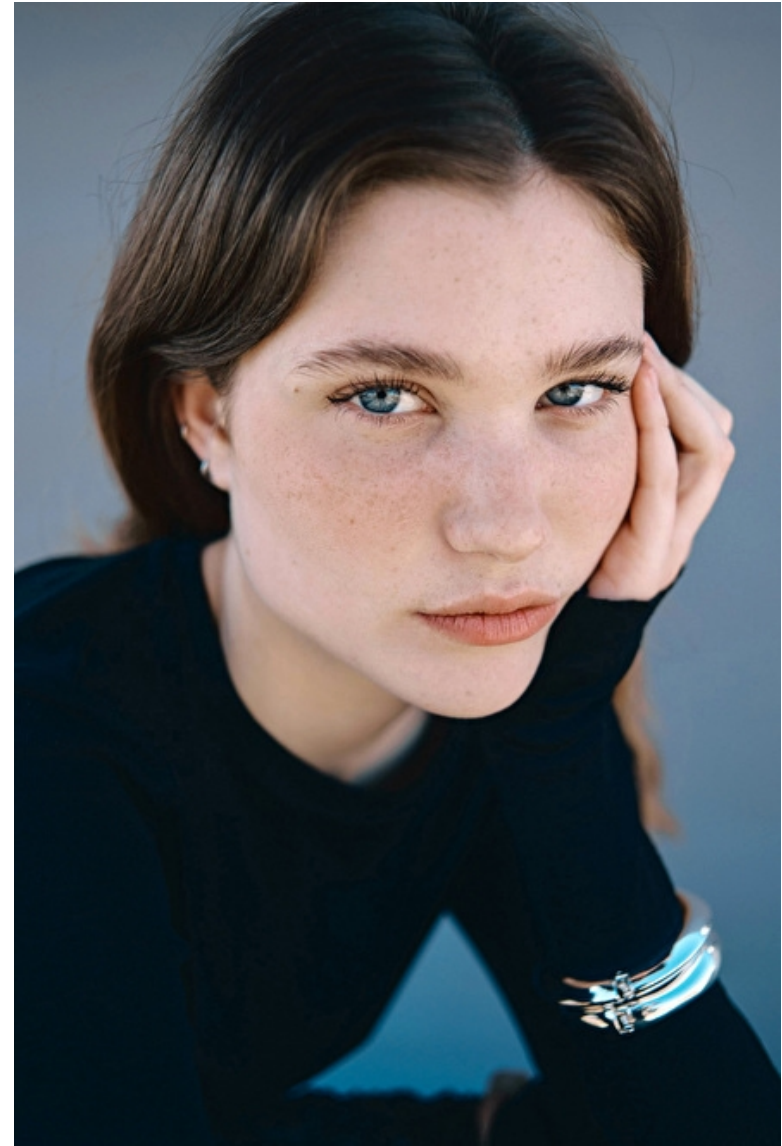

## Stephanie Lee

Height 178cm / 5' 10.0"

Bust 82cm / 32.5"

Waist 60cm / 23.5"

Hips 88cm / 34.5"

Shoes EU/US/UK 39 / 8 / 6

Eyes Blue

Hair Dark blond