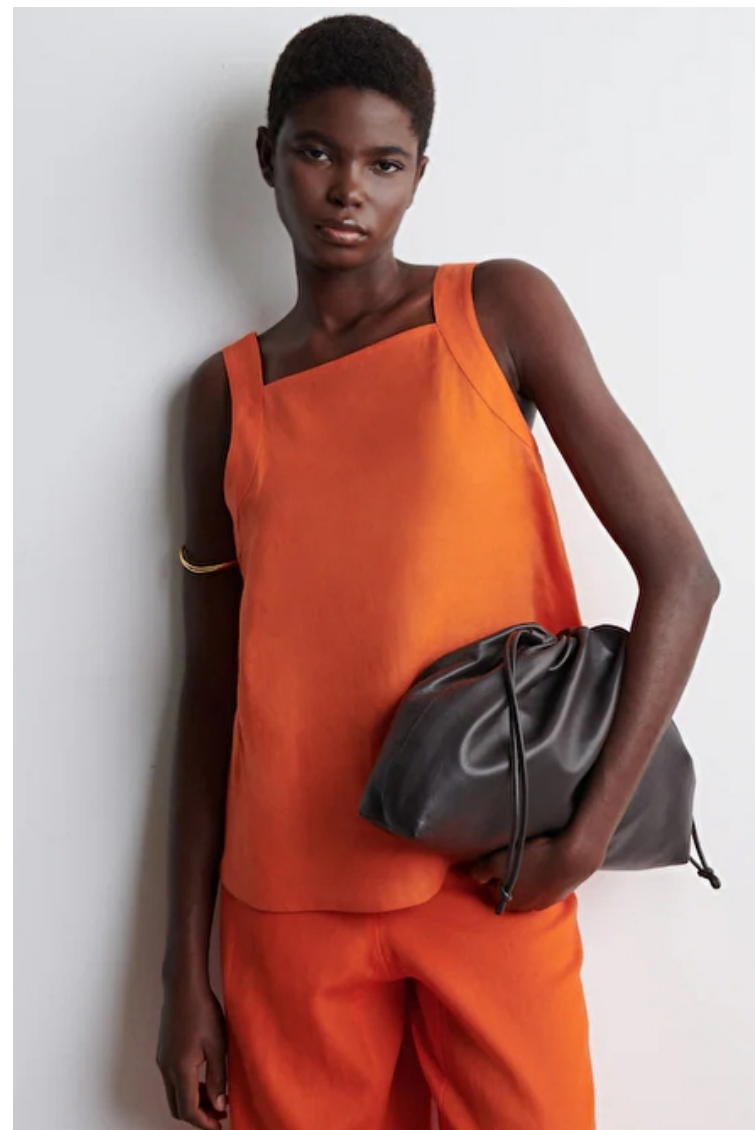

Bust 76cm / 30"

Waist 61cm / 24"

Hips 86cm / 34"

Shoes EU/US/UK 39 / 8 / 6

Eyes Black

Hair Black

Select

MODEL MANAGEMENT