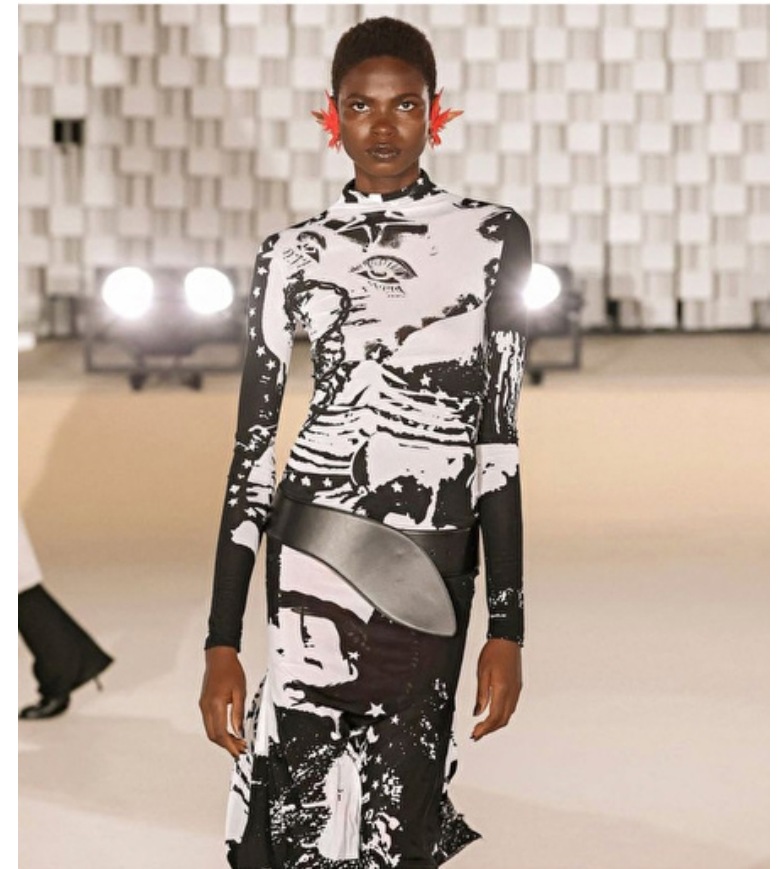

Success

Height 178cm / 5' 10.0"

Bust 76cm / 30"

Waist 61cm / 24"

Hips 86cm / 34"

Shoes EU/US/UK 39 / 8 / 6

Eyes Black

Hair Black

Top Newcomers F/W 2025

Industry Selects: Karl Templer

Success Nwokocha