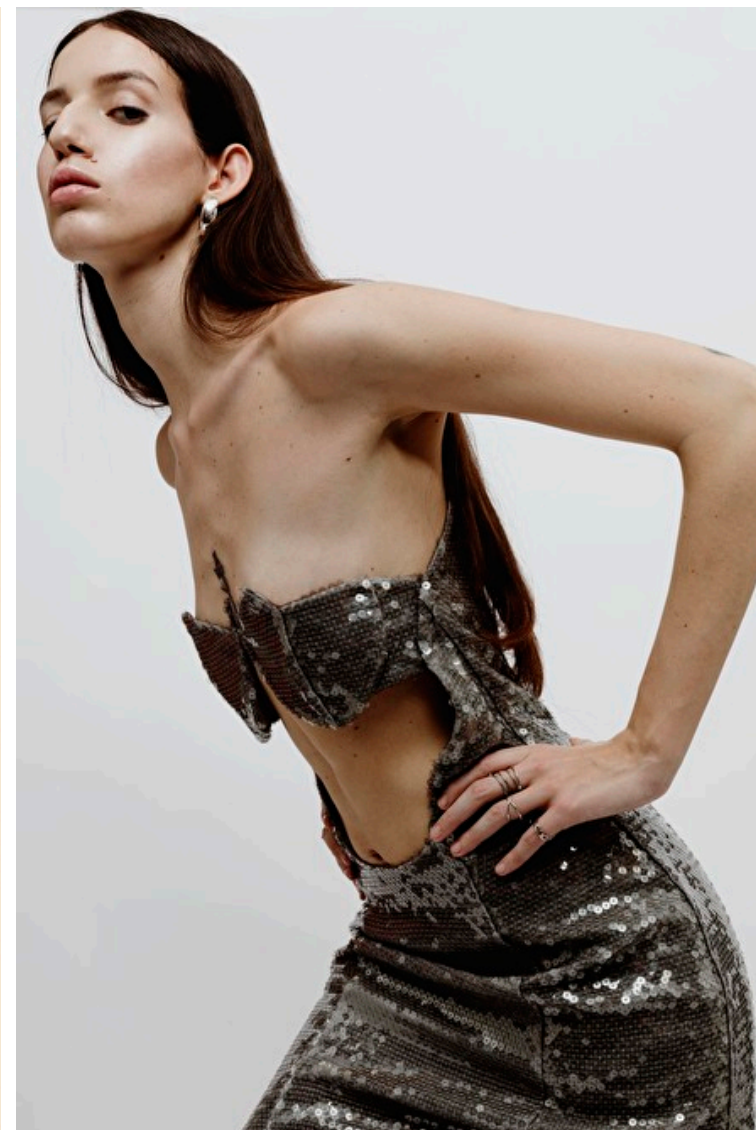

Sveva Talarico

Height 180cm / 5' 11.0"

Bust 78cm / 30.5"

Waist 60cm / 23.5"

Hips 91cm / 36"

Shoes EU/US/UK 40 / 9 / 7

Eyes Brown

Hair Dark brown