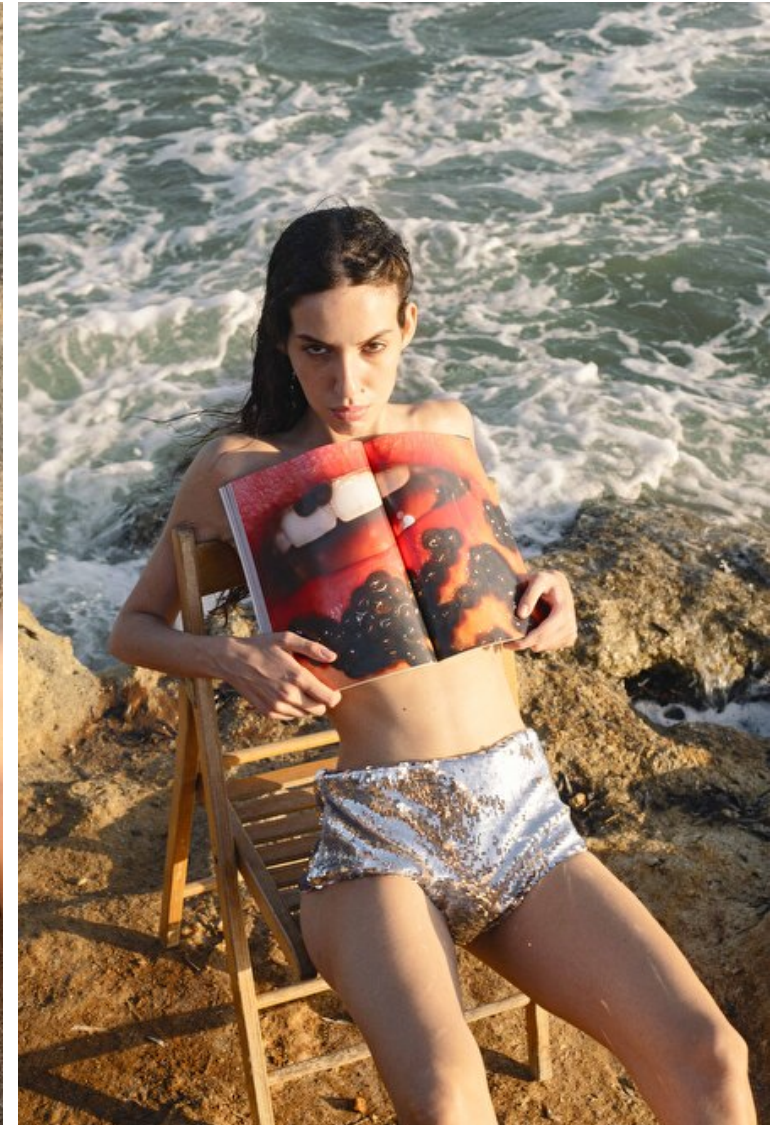

Sveva Talarico

Height 180cm / 5' 11.0"

Bust 78cm / 30.5"

Waist 60cm / 23.5"

Hips 91cm / 36"

Shoes EU/US/UK 40 / 9 / 7

Eyes Brown

Hair Dark brown