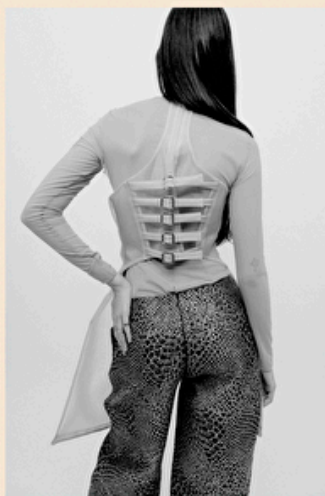

Sveva Talarico

Height 180cm / 5' 11.0"

Bust 78cm / 30.5"

Waist 60cm / 23.5"

Hips 91cm / 36"

Shoes EU/US/UK 40 / 9 / 7

Eyes Brown

Hair Dark brown