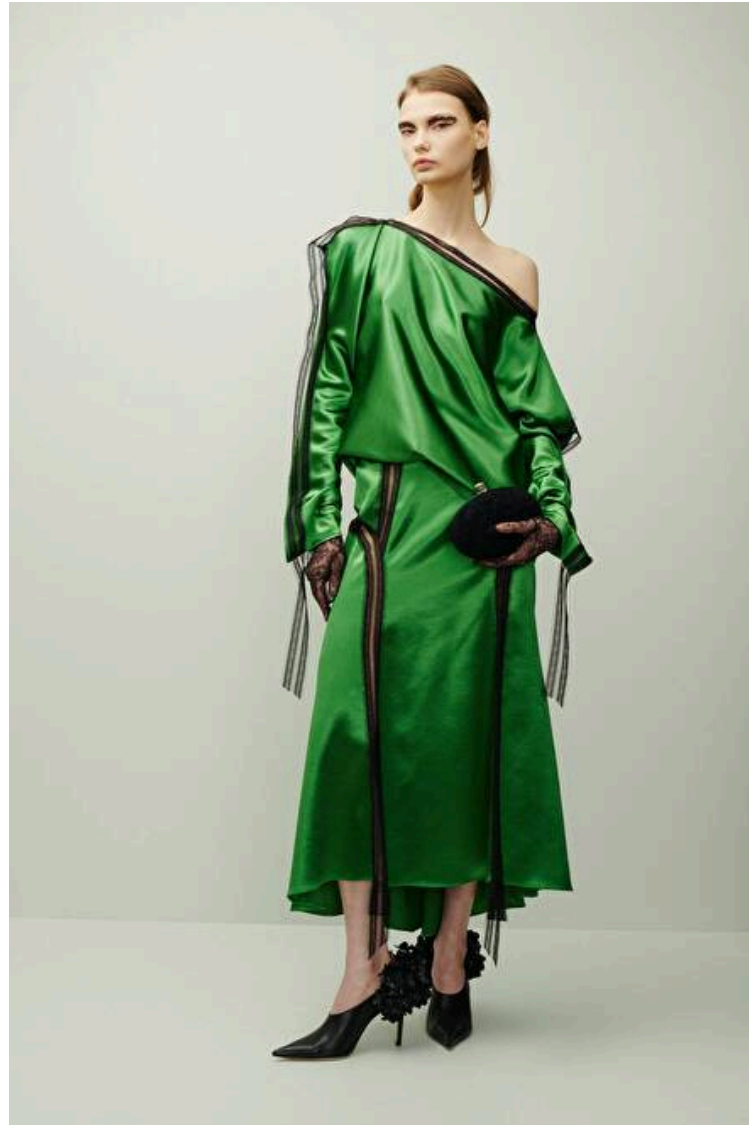

Height 180cm / 5' 11.0"

Bust 79cm / 31"

Waist 62cm / 24.5"

Hips 88cm / 34.5"

Shoes EU/US/UK 40 / 9 / 7

Eyes Green

Hair Brown

Select