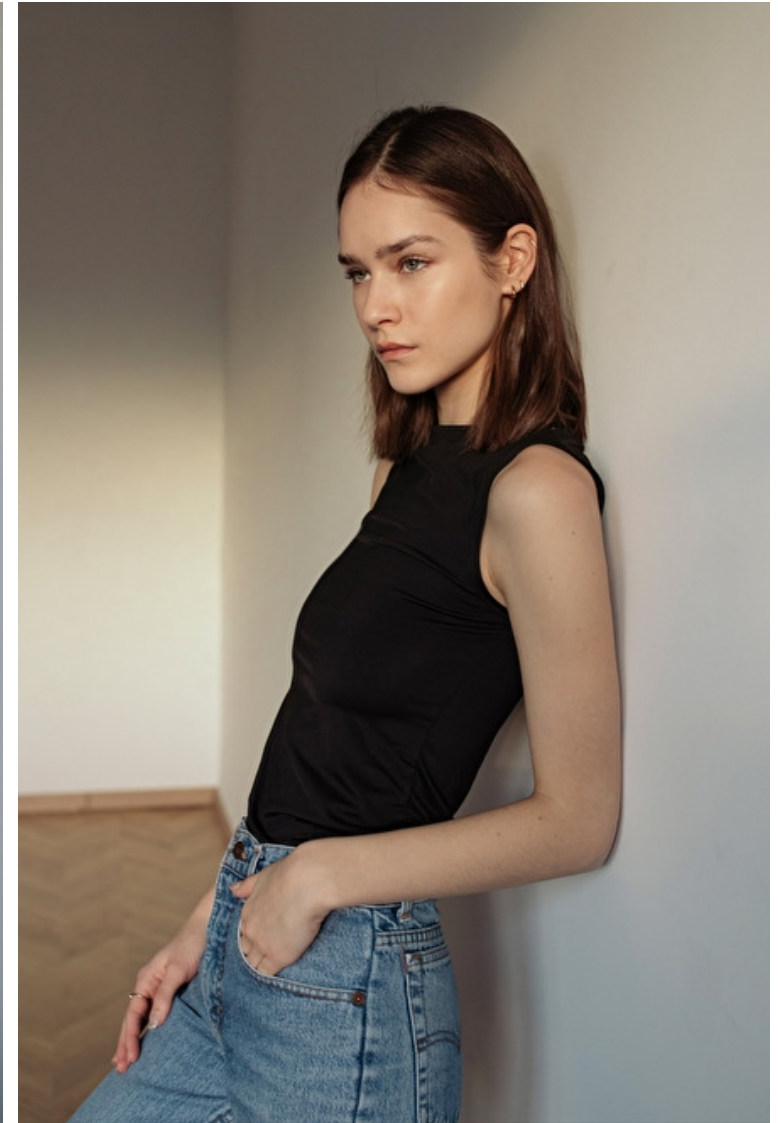

Height 176cm / 5' 9.5"

Bust 78cm / 30.5"

Waist 58cm / 23"

Hips 89cm / 35"

Shoes EU/US/UK 39 / 8 / 6

Eyes Green

Hair Light brown

Select