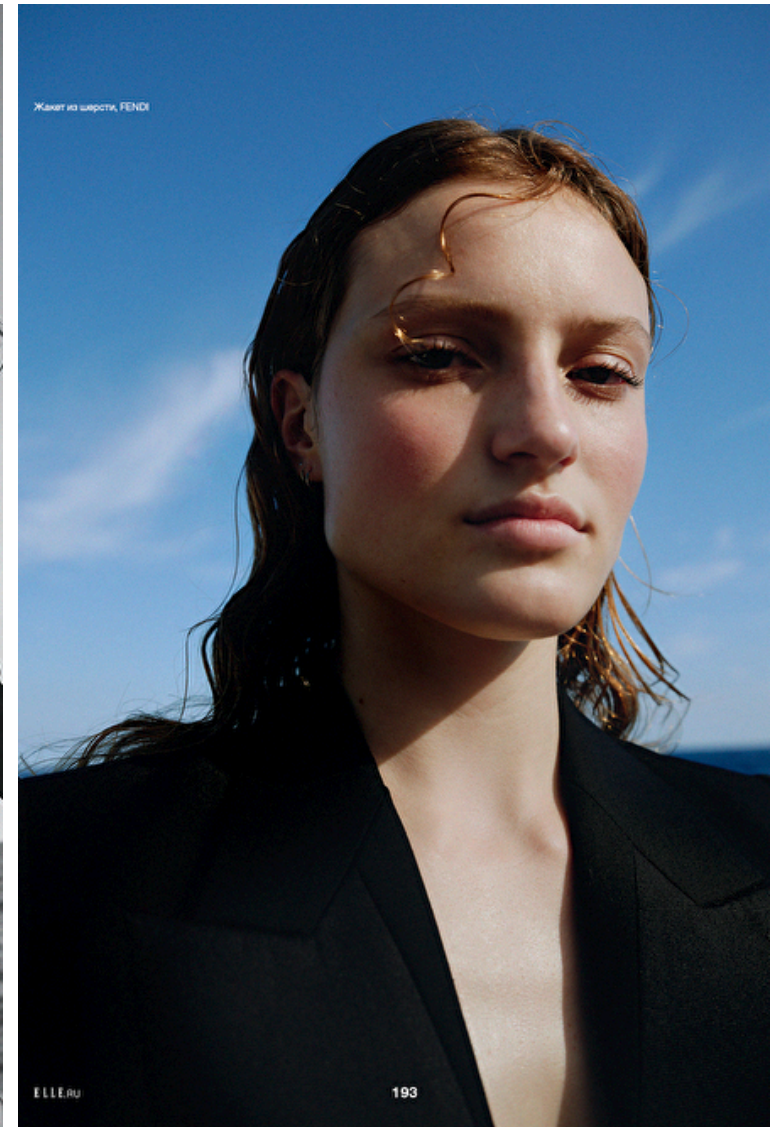

Height 176cm / 5' 9.5"

Bust 81cm / 32"

Waist 62cm / 24.5"

Hips 88cm / 34.5"

Shoes EU/US/UK 38 / 7.5 / 5

Eyes Green

Hair Light brown

Select