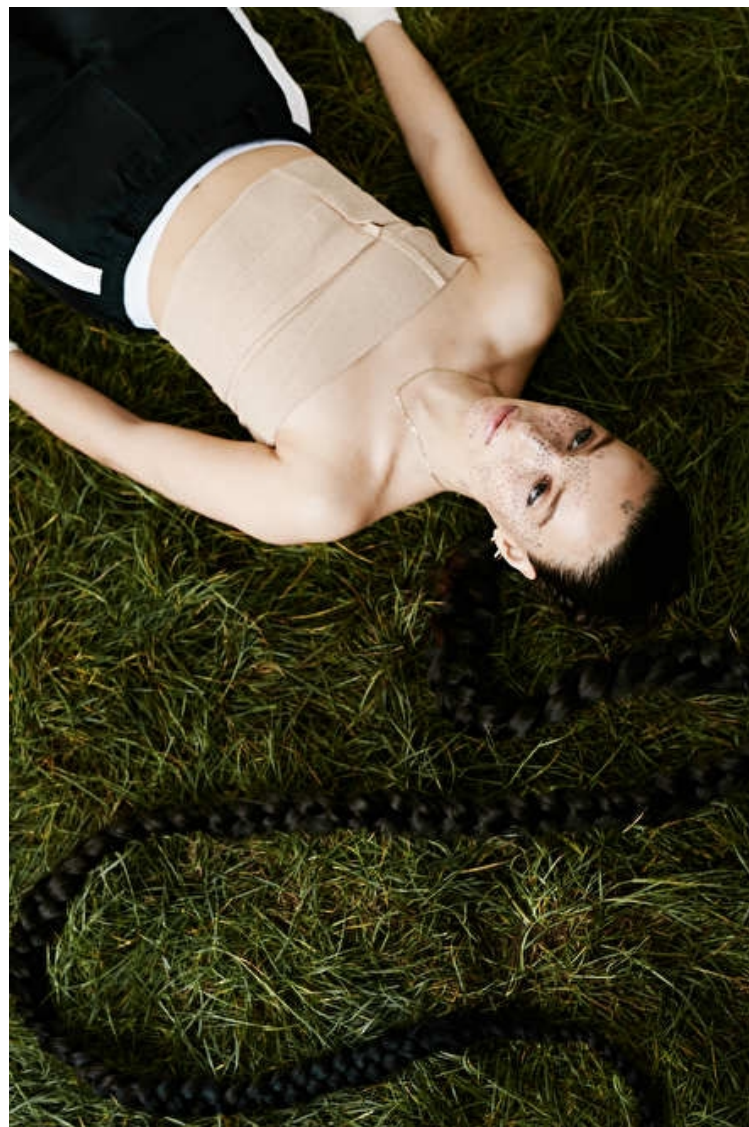

Height 170cm / 5' 7.0"

Bust 78cm / 30.5"

Waist 60cm / 23.5"

Hips 92cm / 36"

Shoes EU/US/UK 39 / 8 / 6

Eyes Brown

Hair Black

Tilila Oulhaj