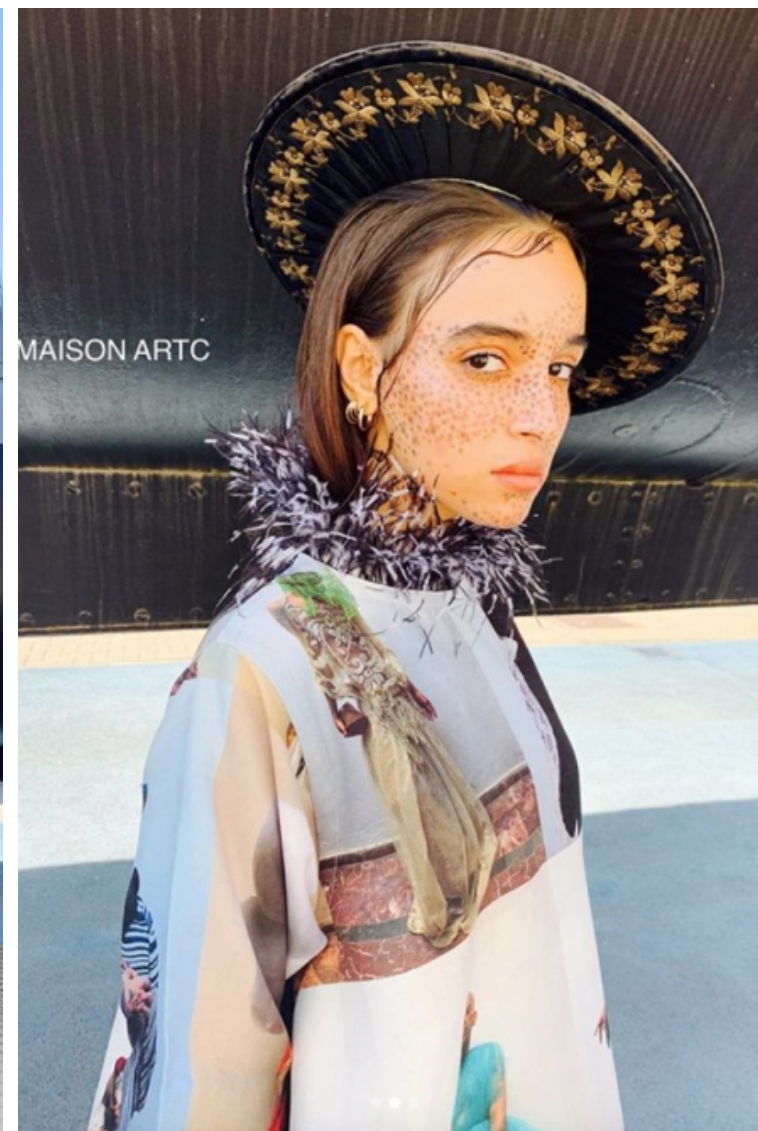

Height 170cm / 5' 7.0"

Bust 78cm / 30.5"

Waist 60cm / 23.5"

Hips 92cm / 36"

Shoes EU/US/UK 39 / 8 / 6

Eyes Brown

Hair Black

Select