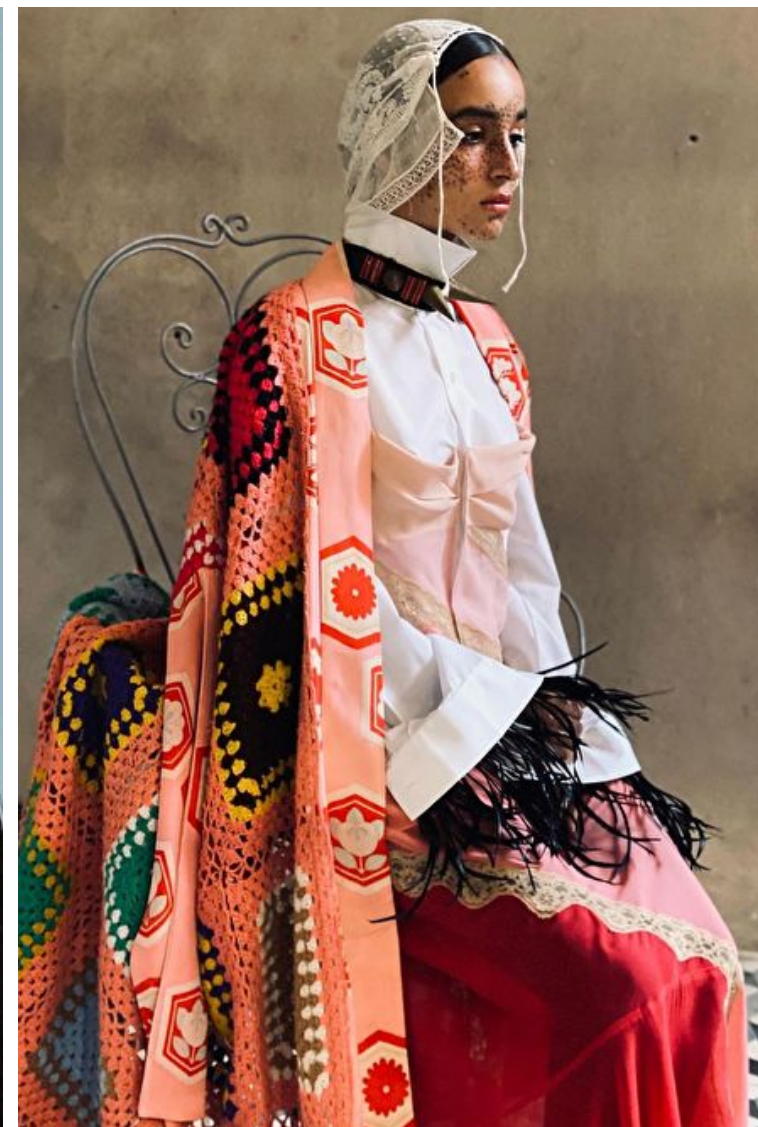

Height 170cm / 5' 7.0"

Bust 78cm / 30.5"

Waist 60cm / 23.5"

Hips 92cm / 36"

Shoes EU/US/UK 39 / 8 / 6

Eyes Brown

Hair Black

Tilila Oulhaj