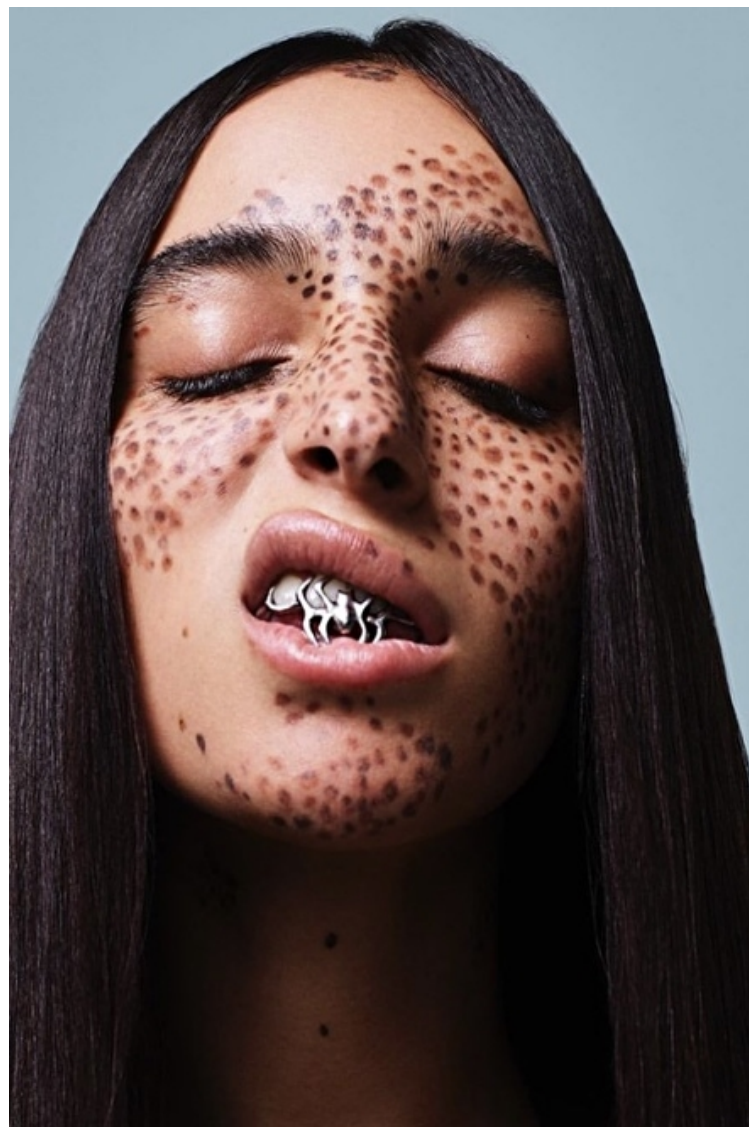

Height 170cm / 5' 7.0"

Bust 78cm / 30.5"

Waist 60cm / 23.5"

Hips 92cm / 36"

Shoes EU/US/UK 39 / 8 / 6

Eyes Brown

Hair Black

Select