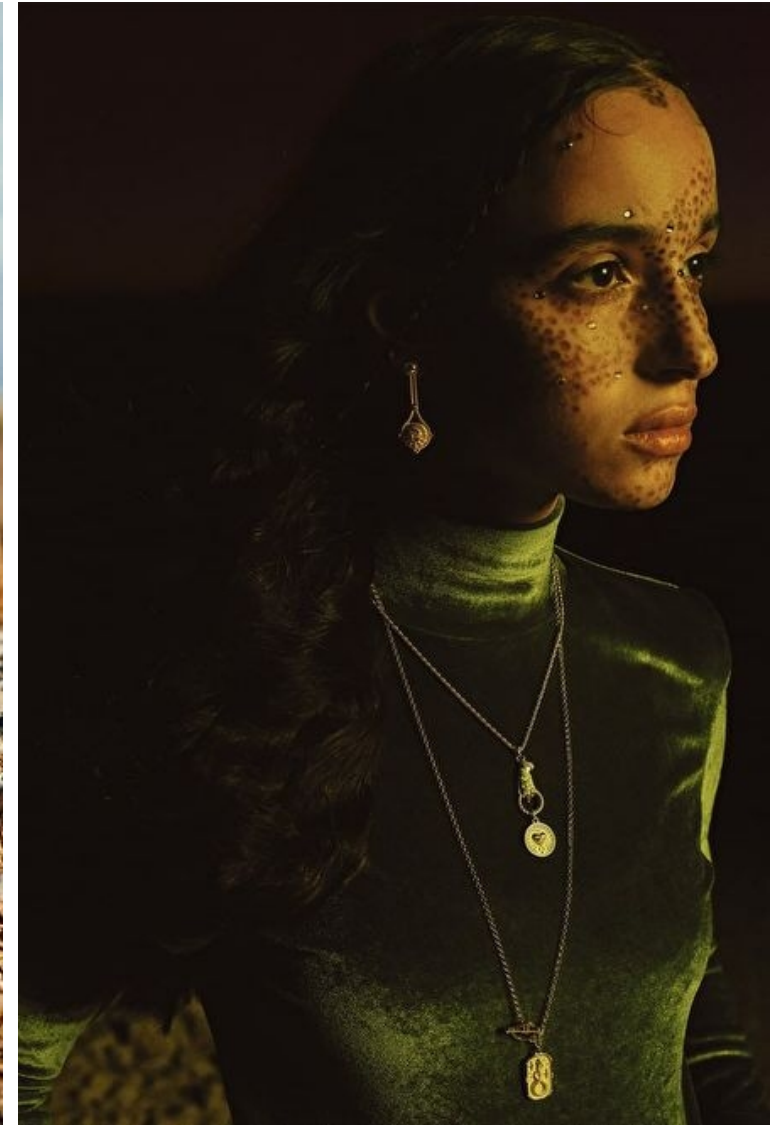

Height 170cm / 5' 7.0"

Bust 78cm / 30.5"

Waist 60cm / 23.5"

Hips 92cm / 36"

Shoes EU/US/UK 39 / 8 / 6

Eyes Brown

Hair Black

Tilila Oulhaj