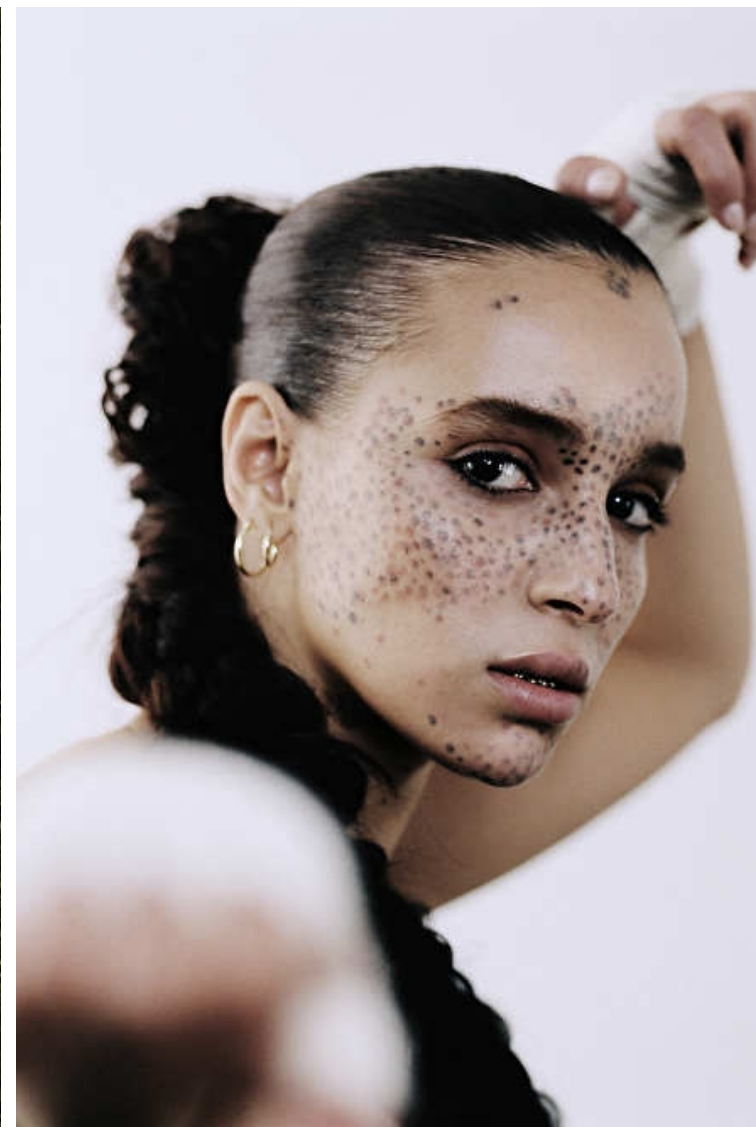

Height 170cm / 5' 7.0"

Bust 78cm / 30.5"

Waist 60cm / 23.5"

Hips 92cm / 36"

Shoes EU/US/UK 39 / 8 / 6

Eyes Brown

Hair Black

Tilila Oulhaj