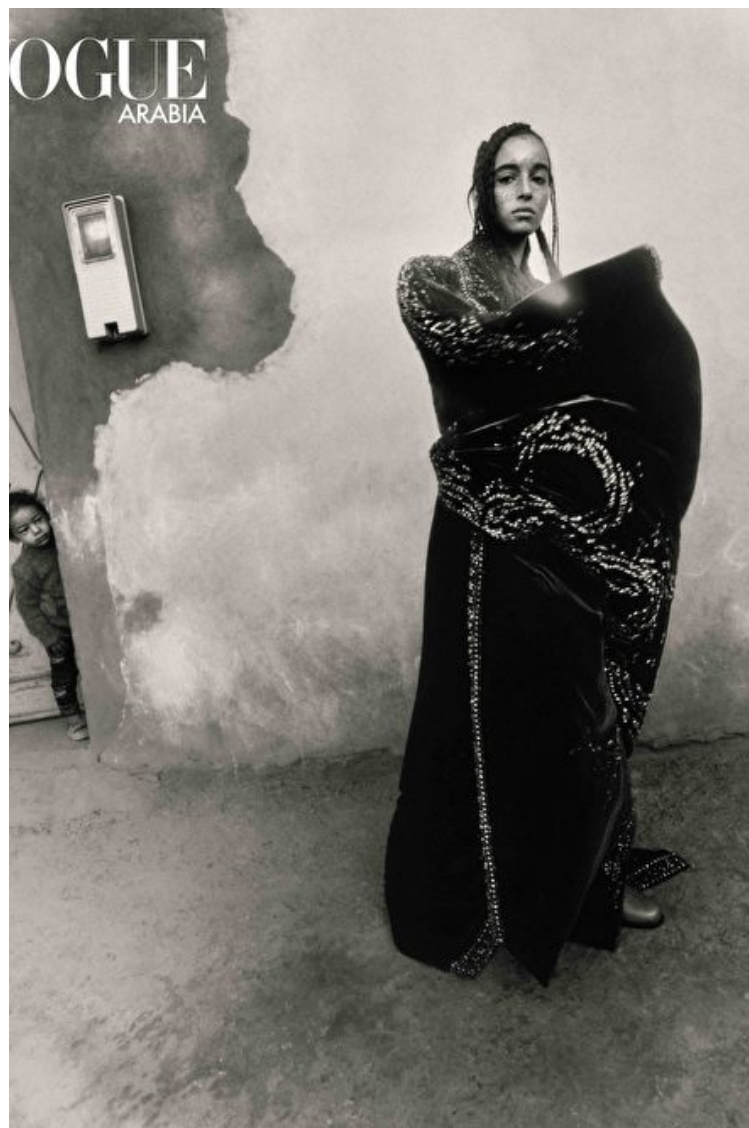

Height 170cm / 5' 7.0"

Bust 78cm / 30.5"

Waist 60cm / 23.5"

Hips 92cm / 36"

Shoes EU/US/UK 39 / 8 / 6

Eyes Brown

Hair Black

Select