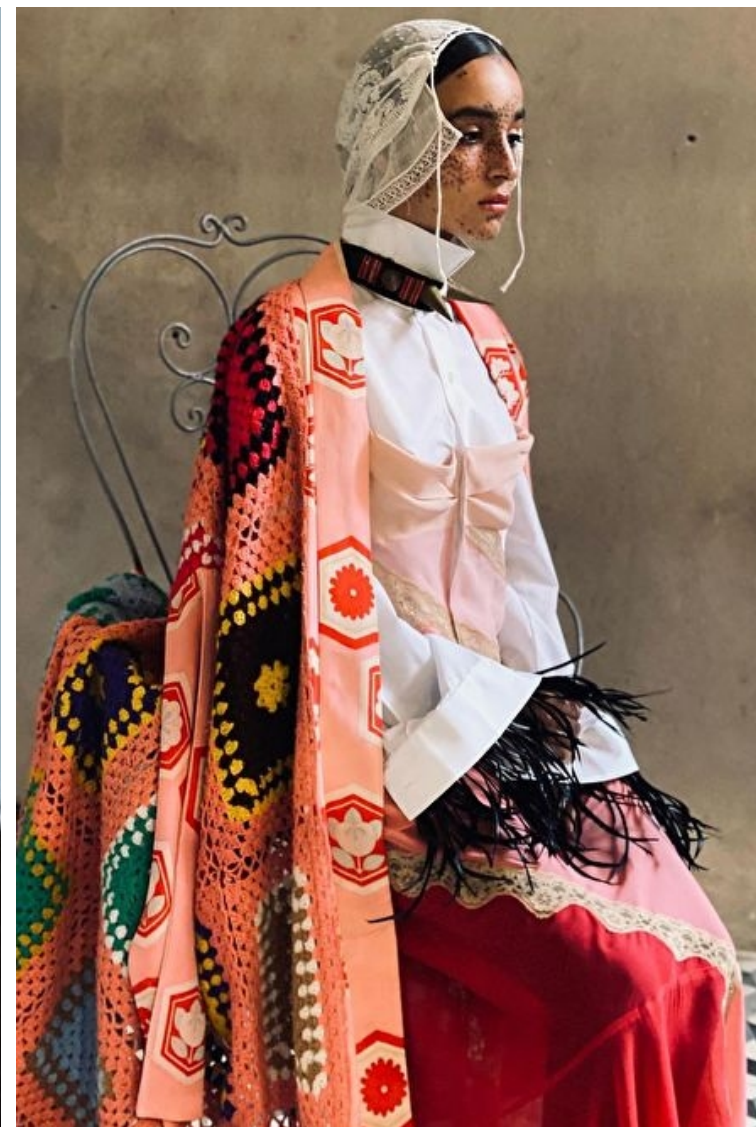

Height 170cm / 5' 7.0"

Bust 78cm / 30.5"

Waist 60cm / 23.5"

Hips 92cm / 36"

Shoes EU/US/UK 39 / 8 / 6

Eyes Brown

Hair Black

Select