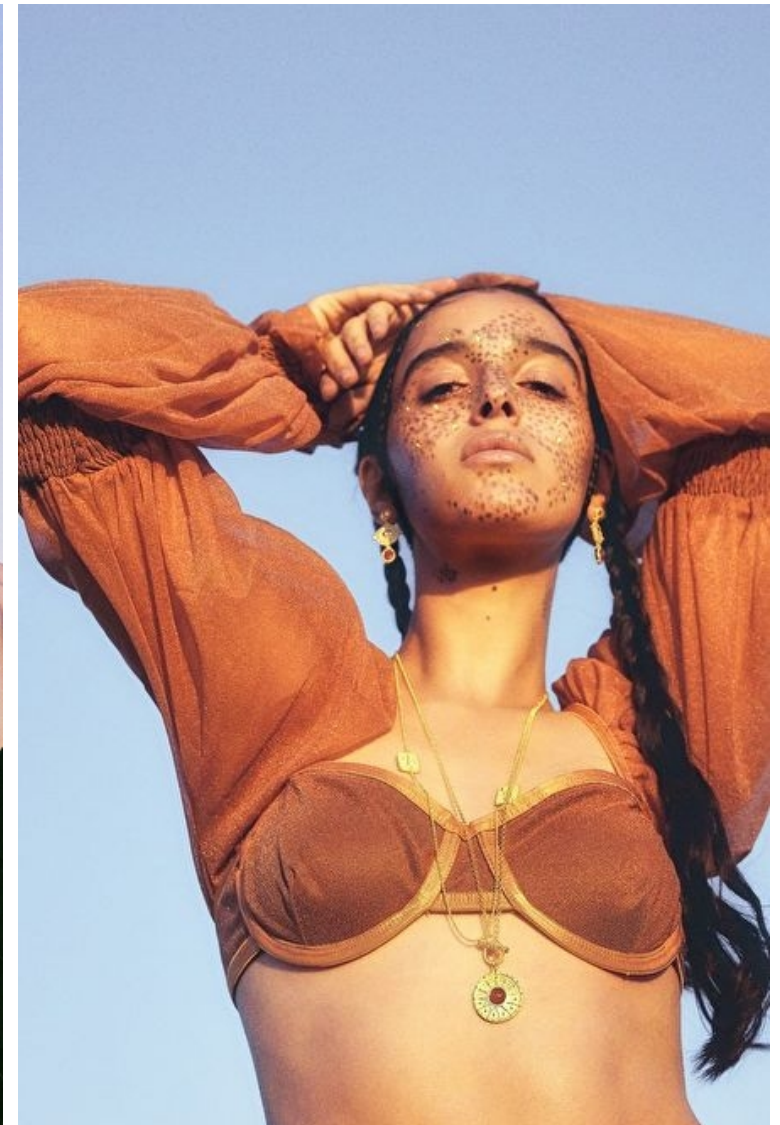

Height 170cm / 5' 7.0"

Bust 78cm / 30.5"

Waist 60cm / 23.5"

Hips 92cm / 36"

Shoes EU/US/UK 39 / 8 / 6

Eyes Brown

Hair Black

Select